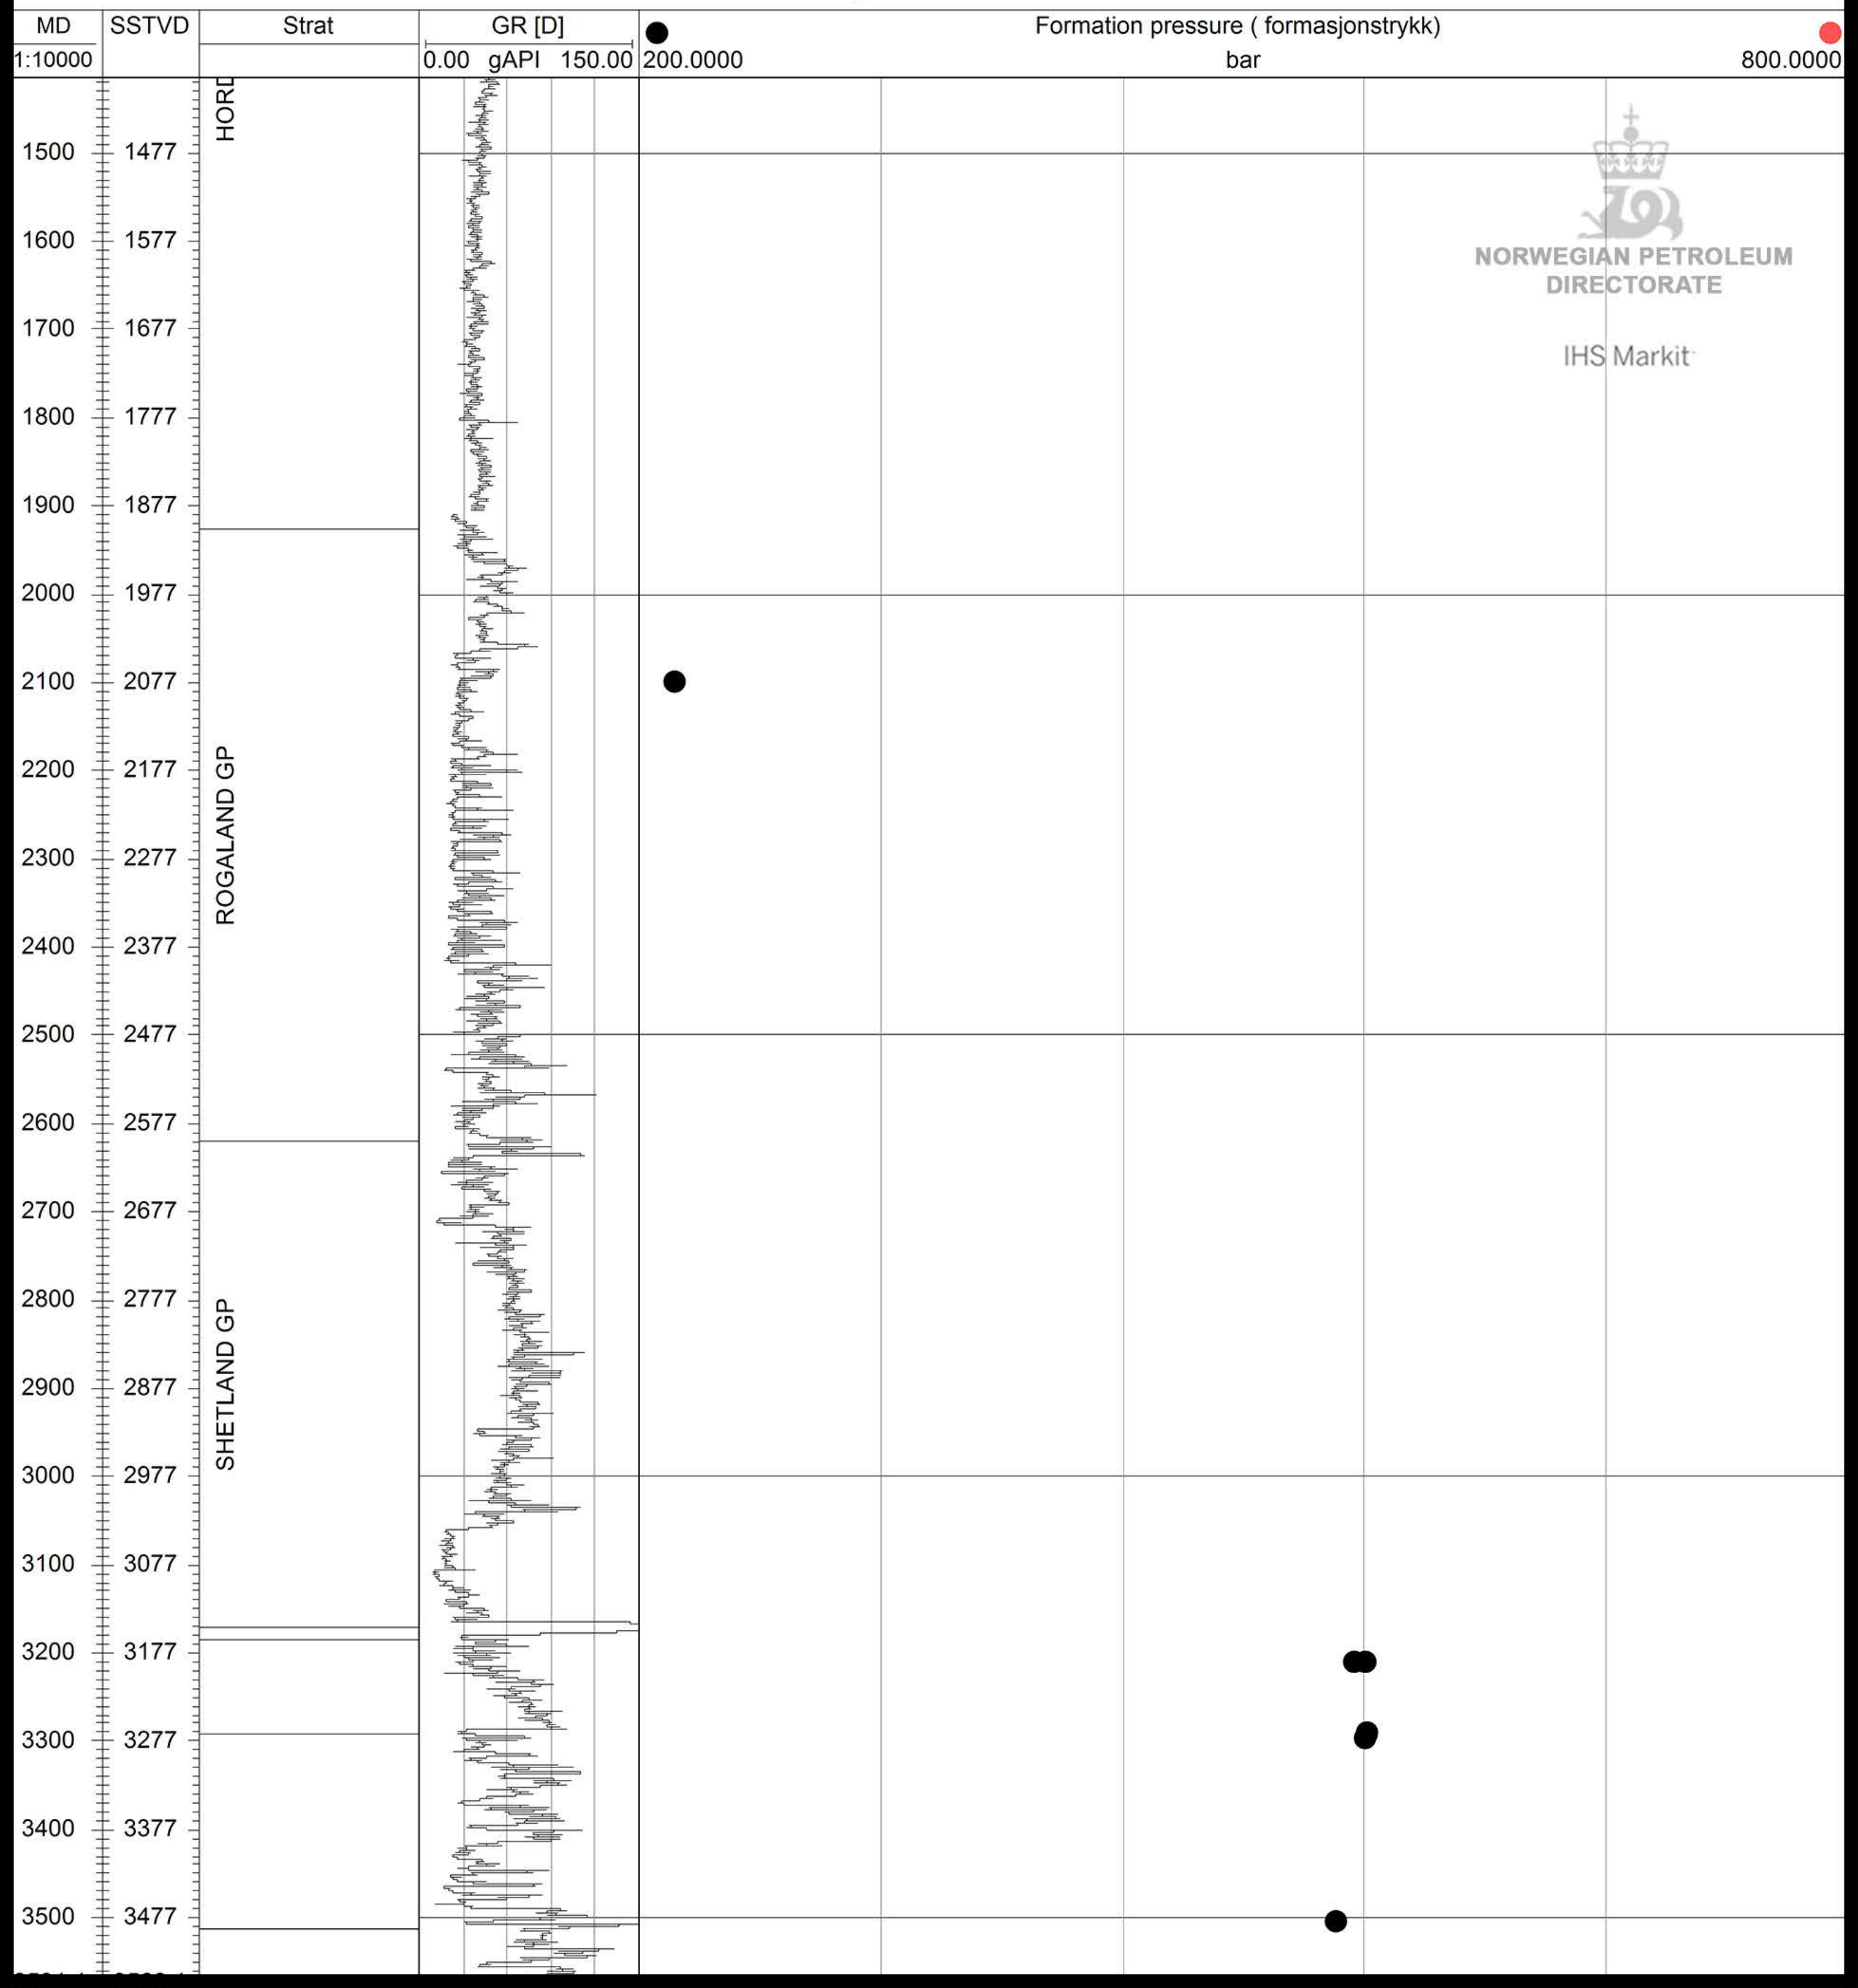

# ☀ 25/4-1

NORWEGIAN PETROLEUM  
DIRECTORATE

IHS Markit