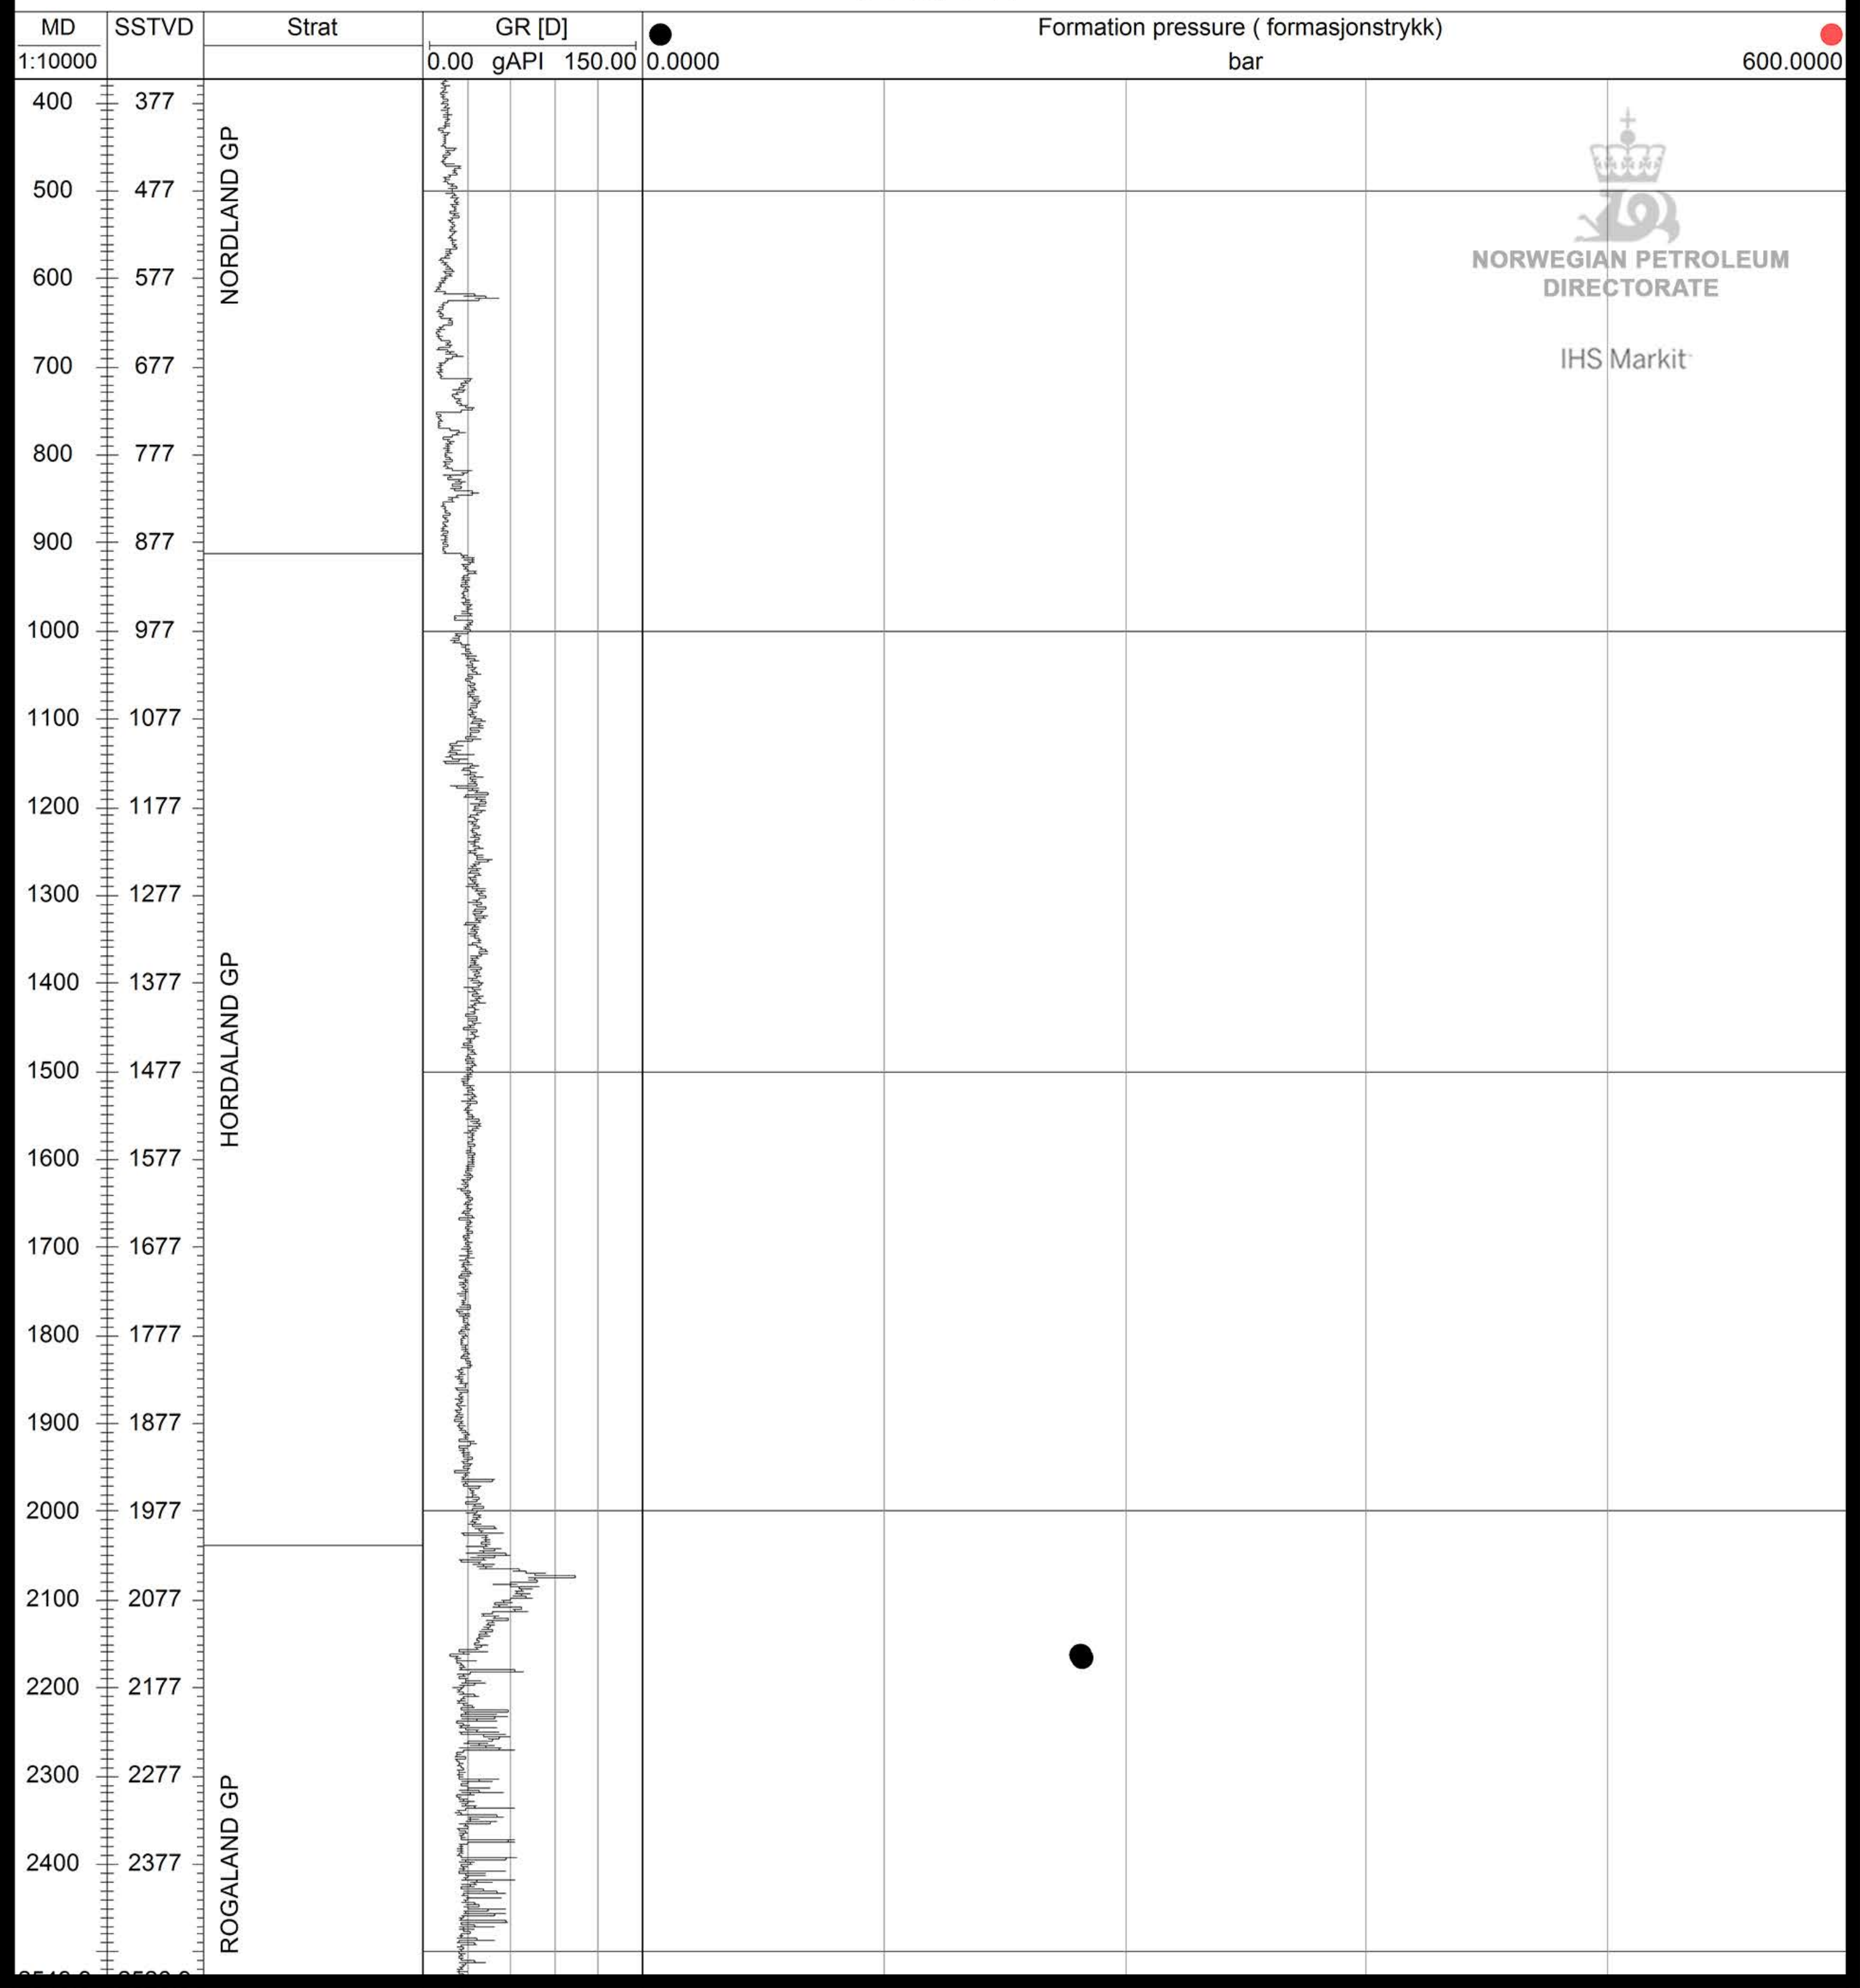

● 25/4-2

NORWEGIAN PETROLEUM
DIRECTORATE

IHS Markit