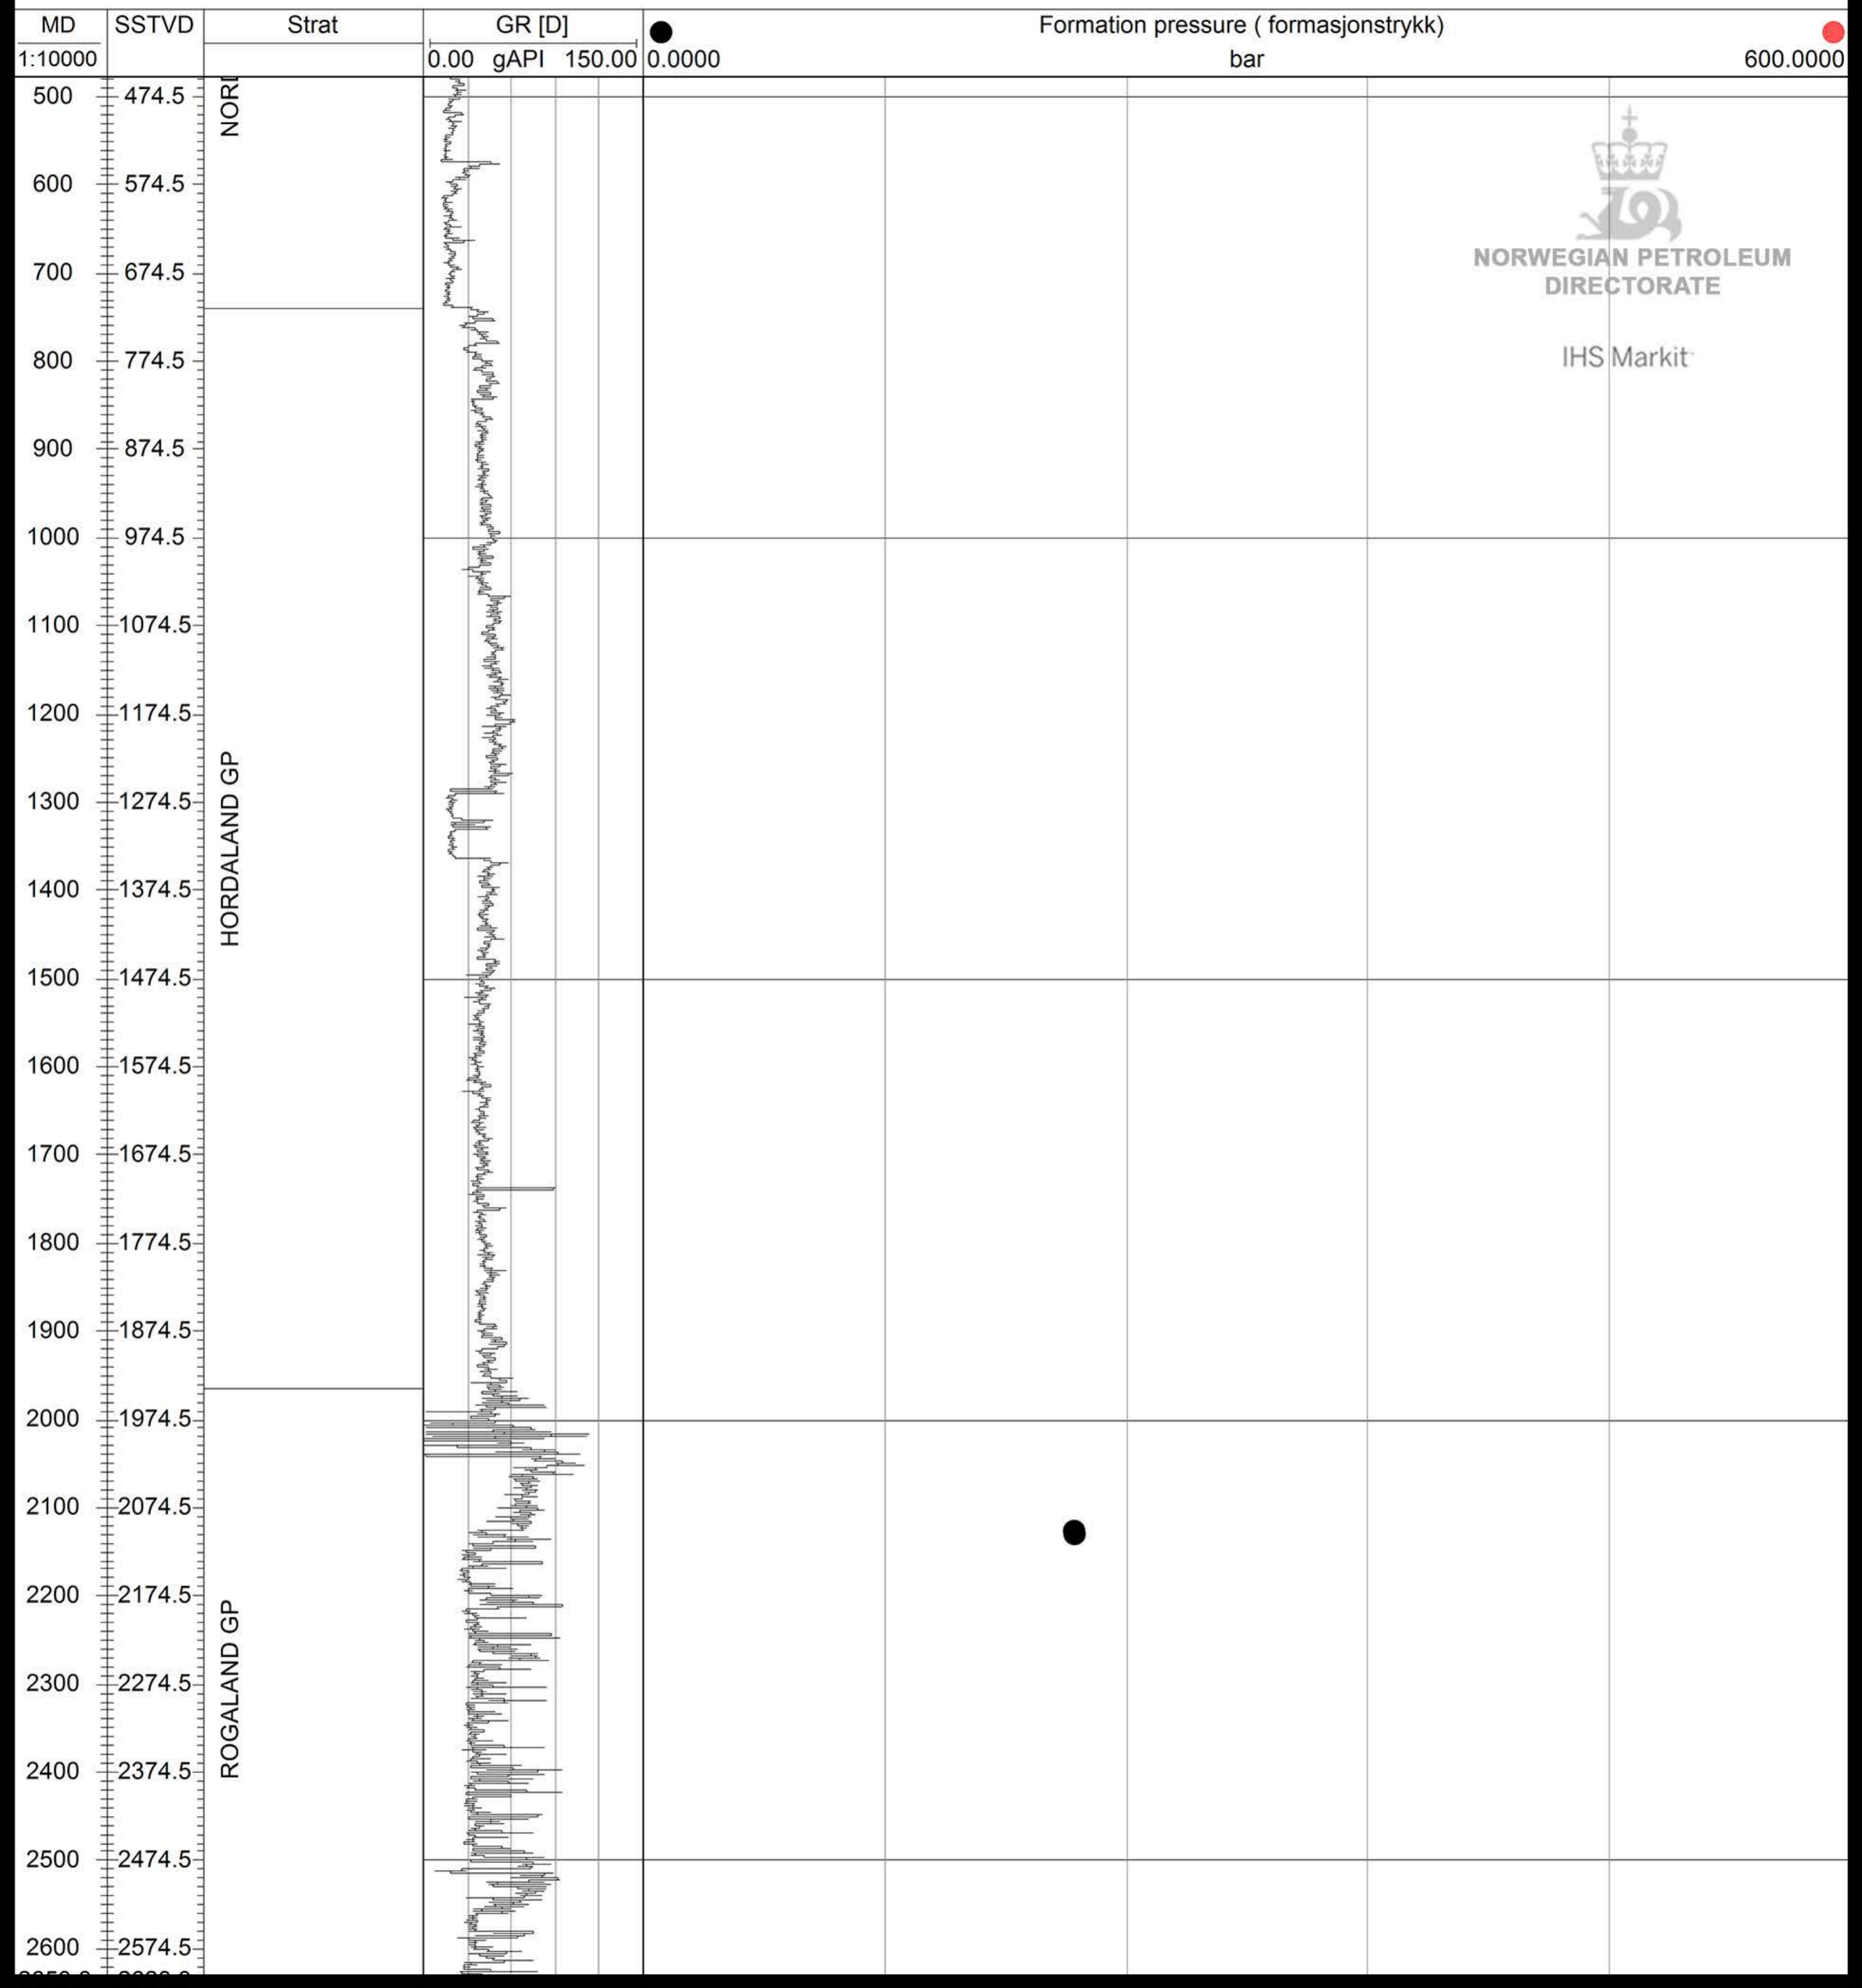

25/4-3

NORWEGIAN PETROLEUM
DIRECTORATE

IHS Markit