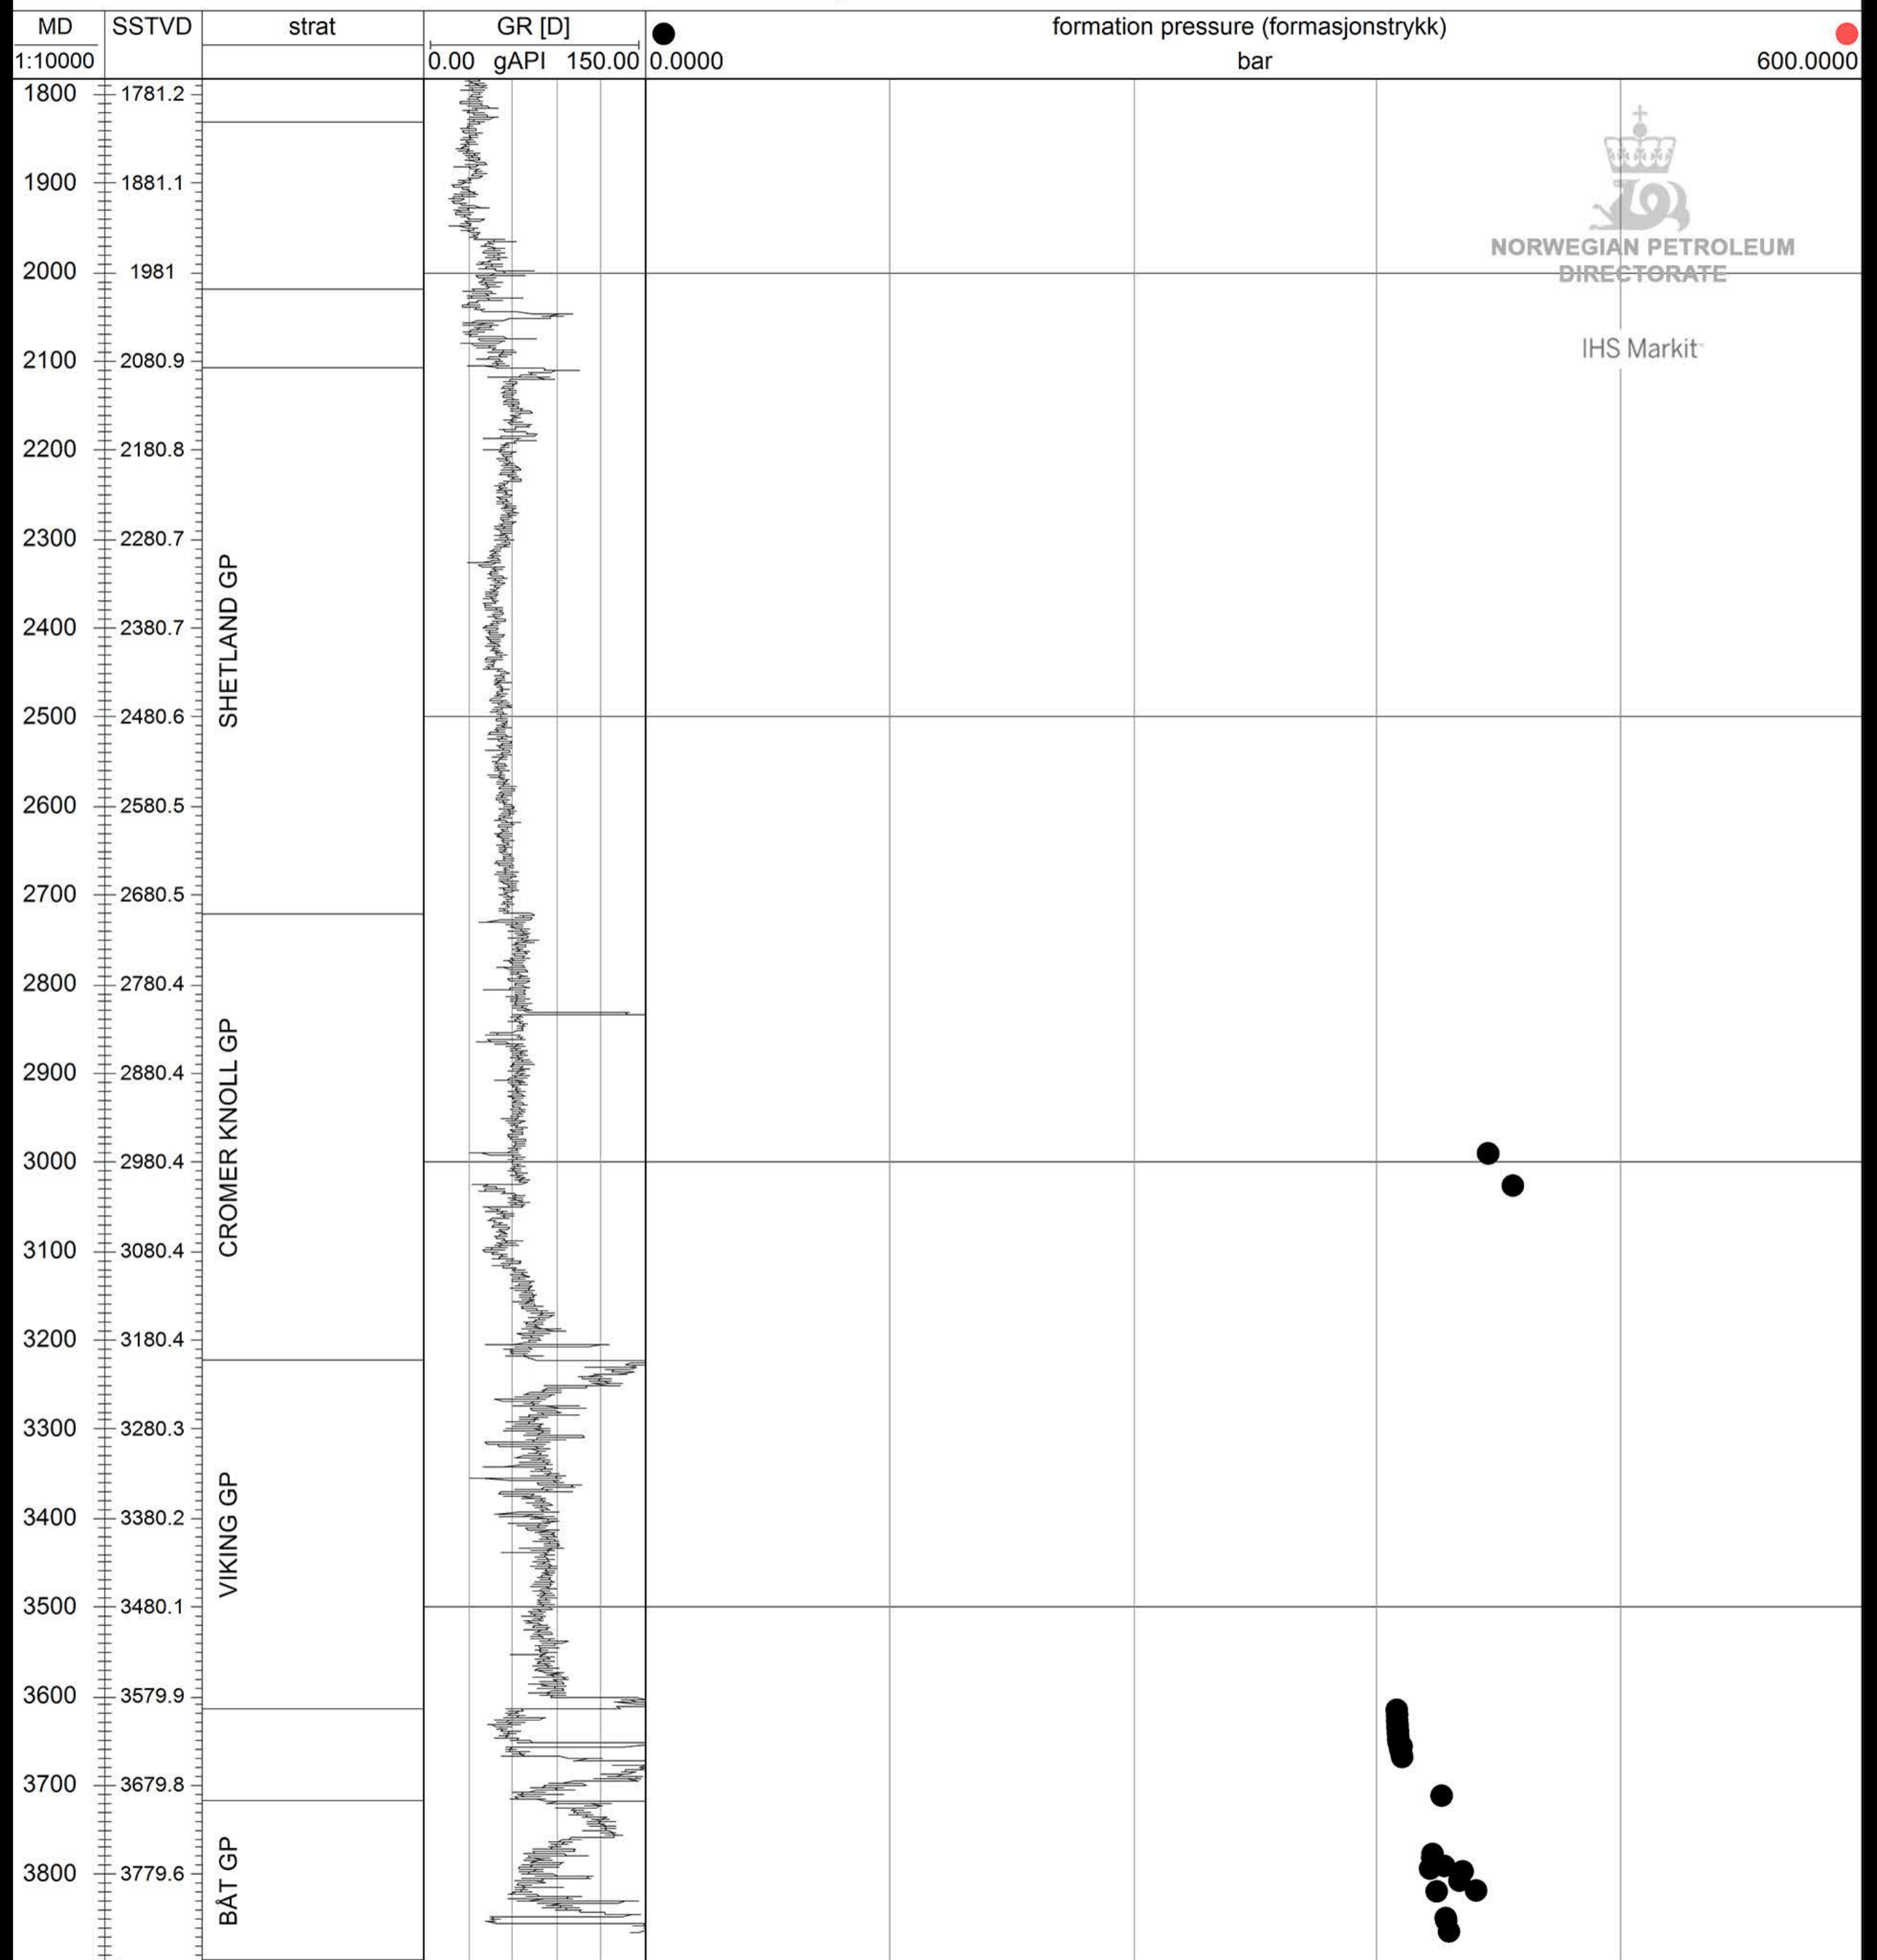

# ⚙️ 6507/5-2

NORWEGIAN PETROLEUM  
DIRECTORATE

IHS Markit