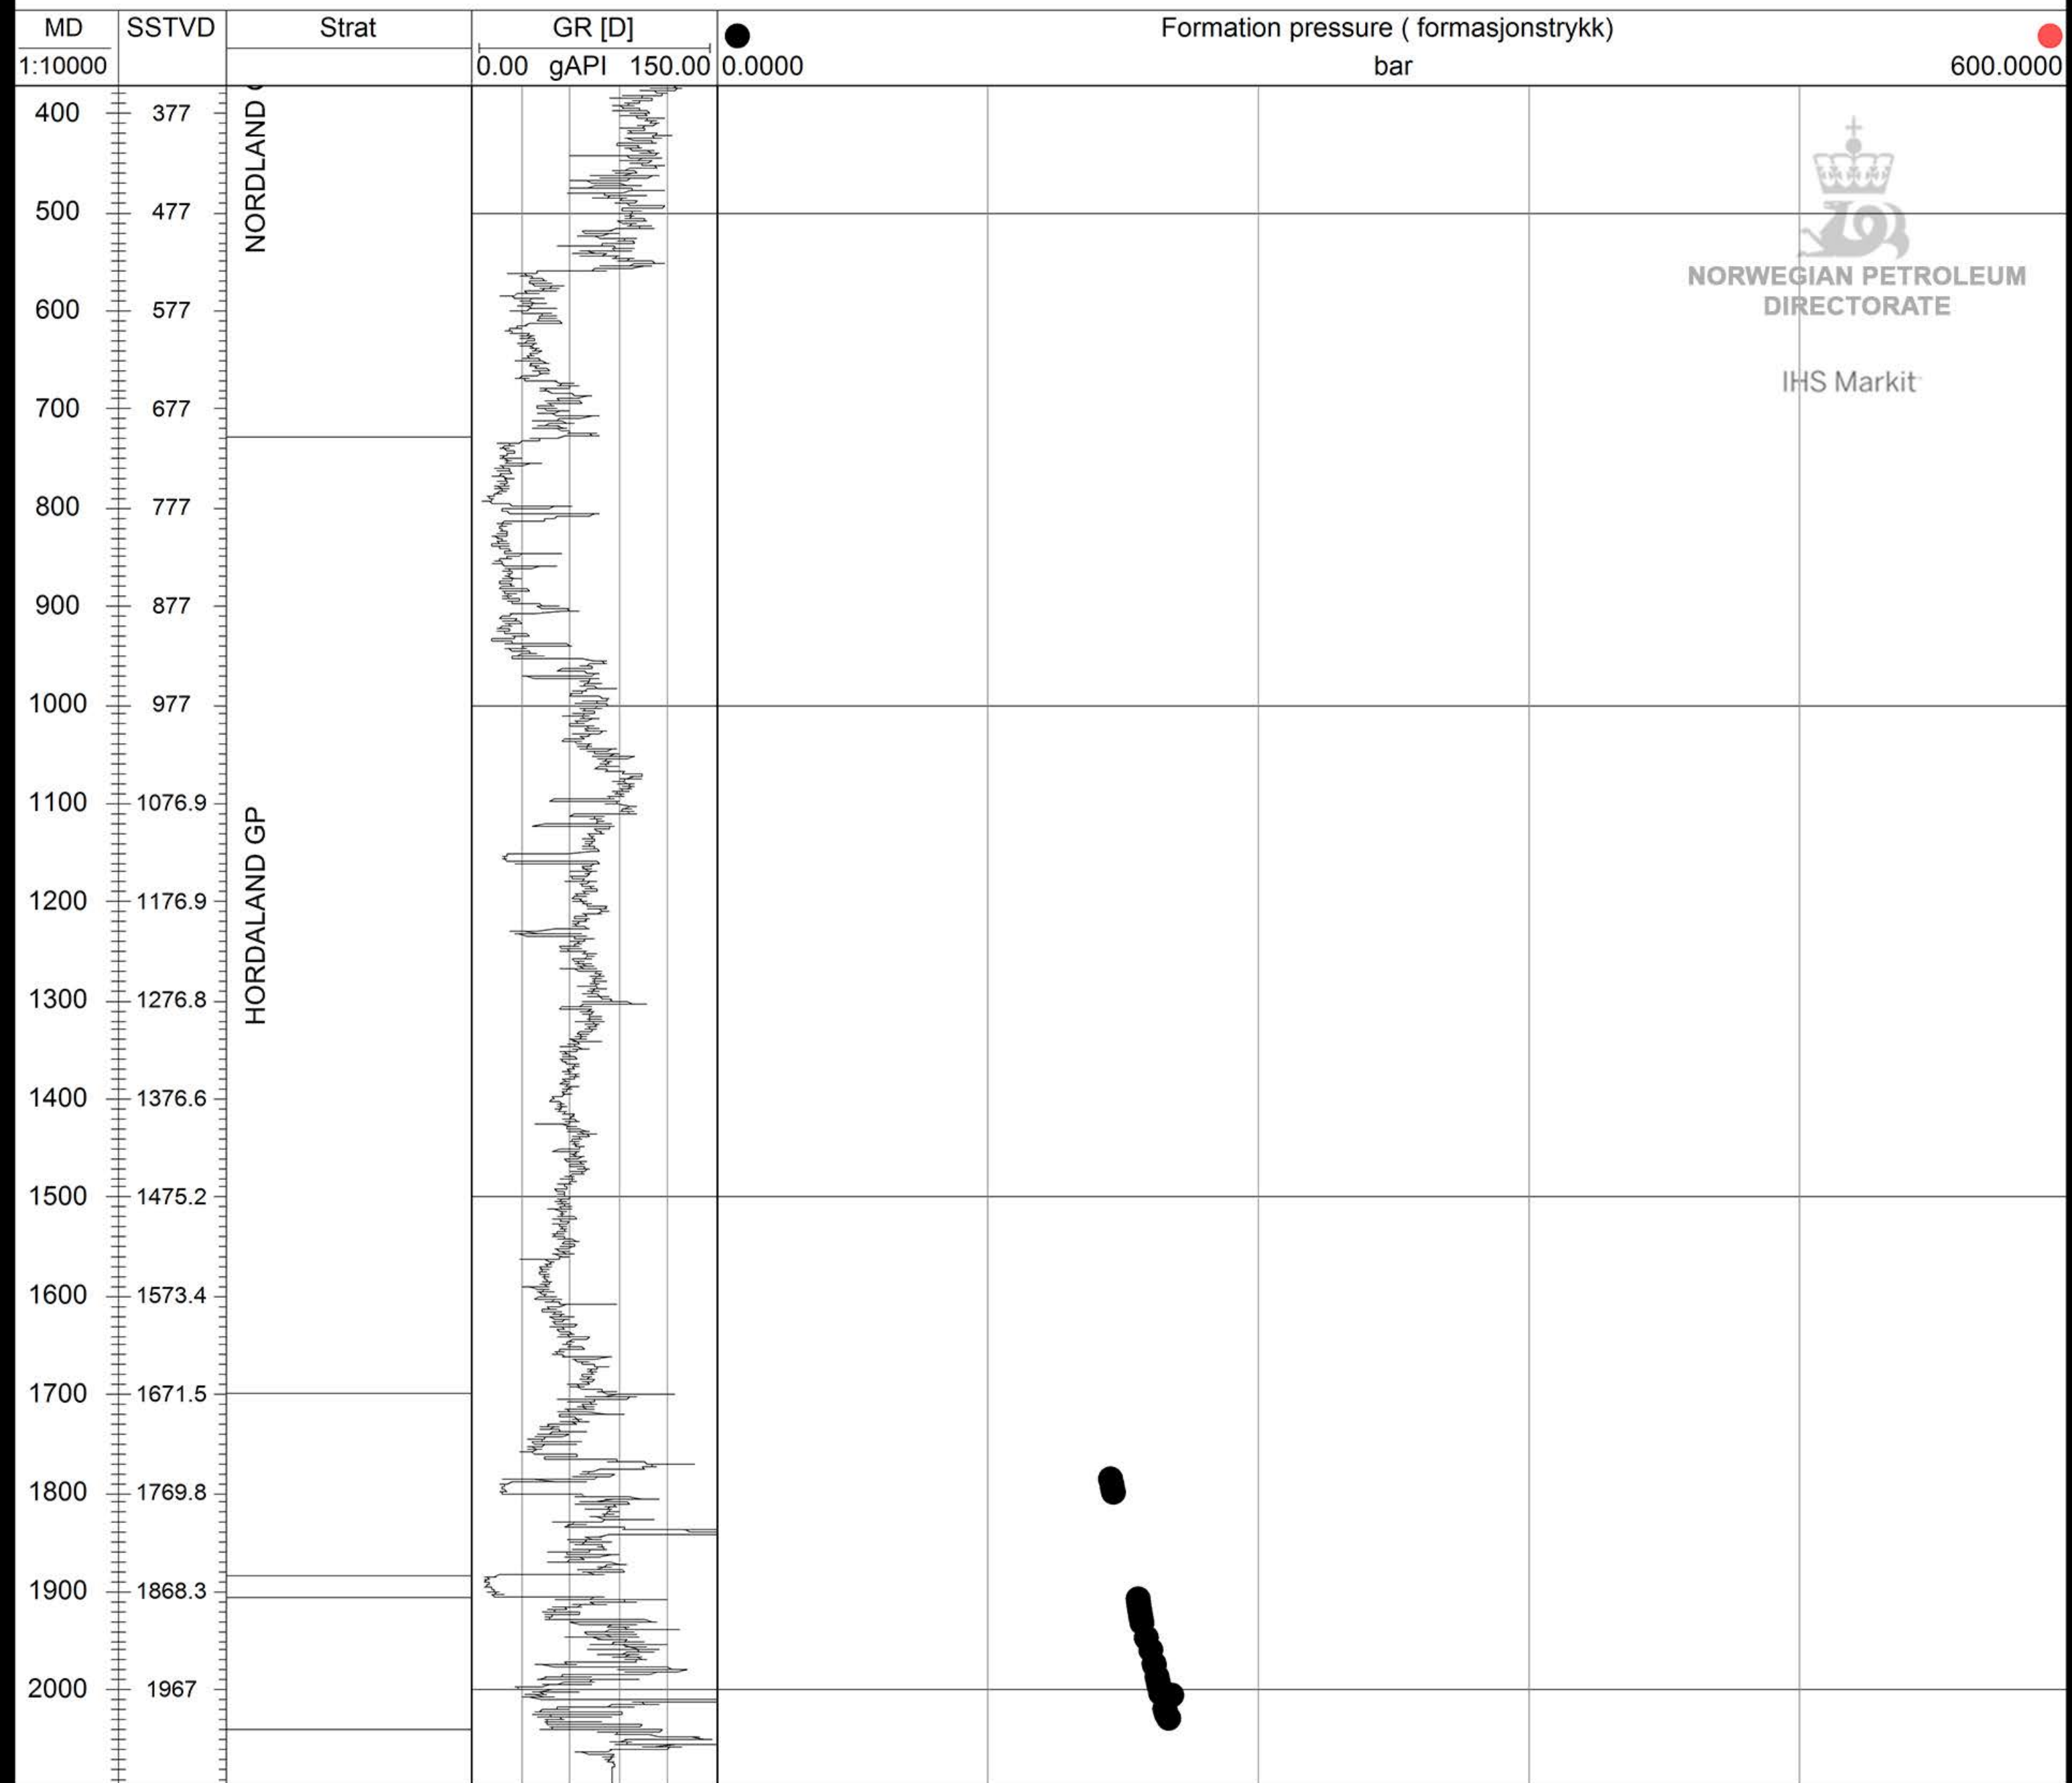

# ● 25/8-12 S

NORWEGIAN PETROLEUM  
DIRECTORATE

IHS Markit