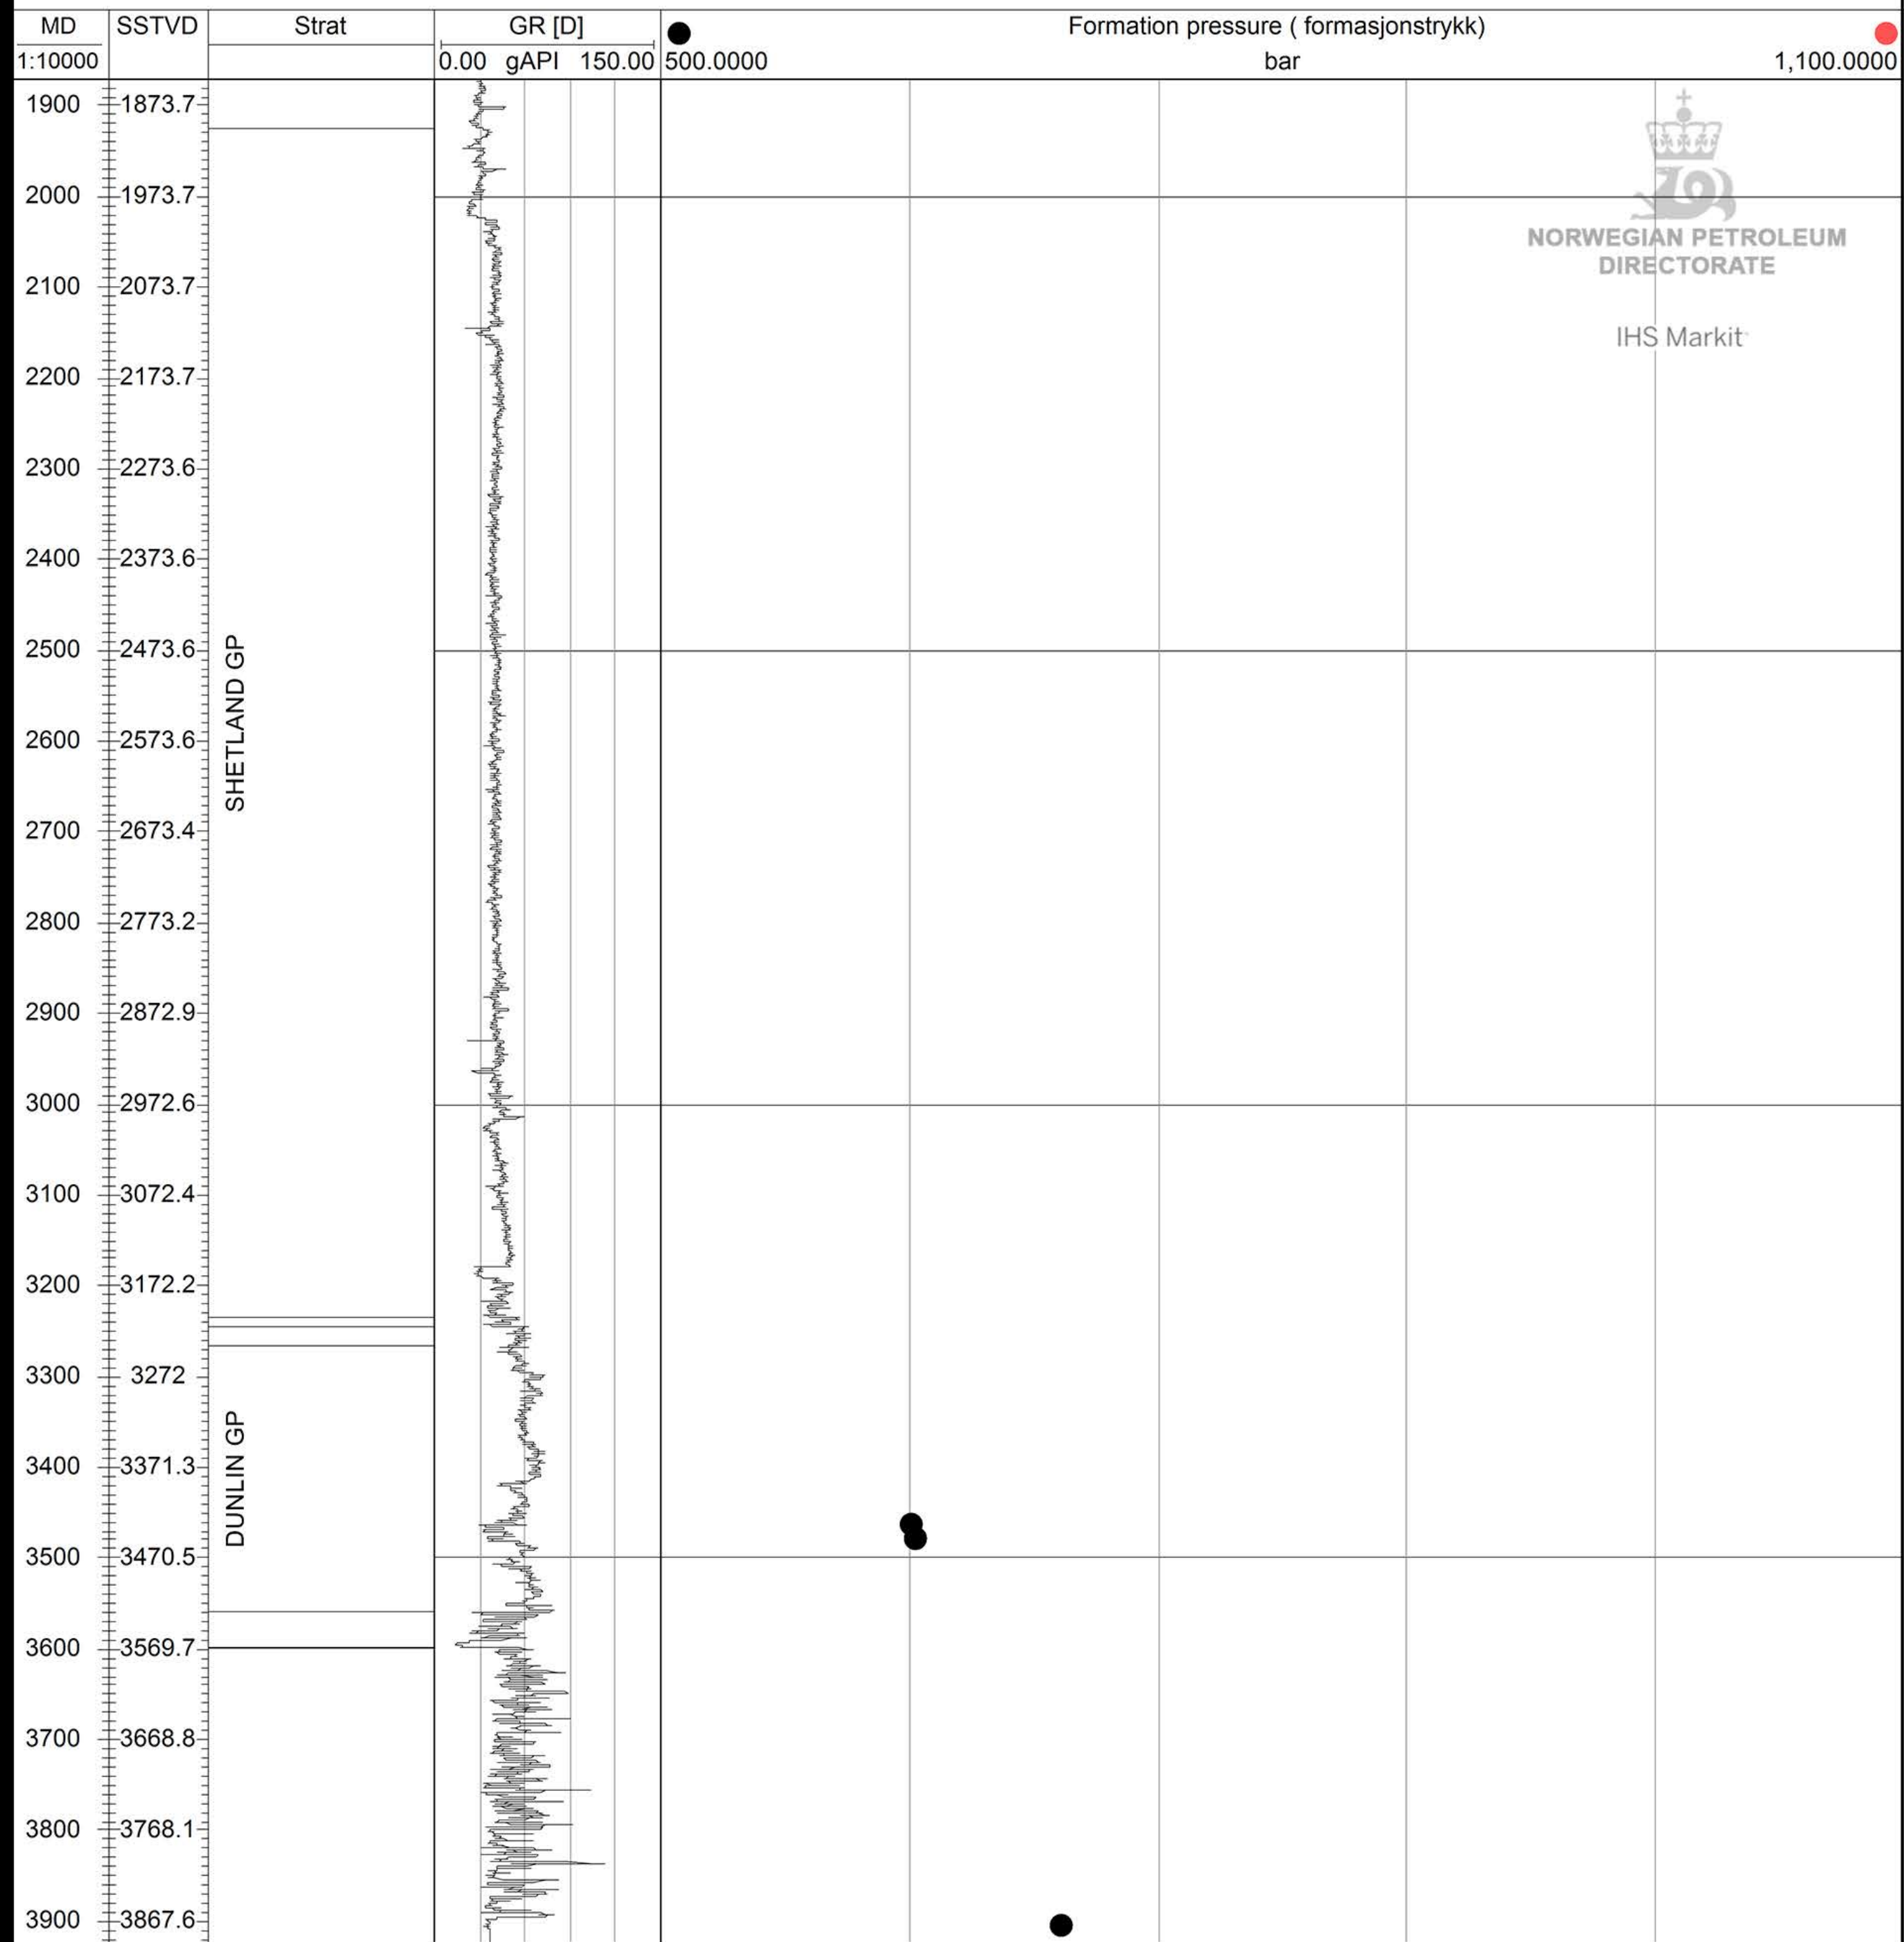

# ● 34/4-5

NORWEGIAN PETROLEUM  
DIRECTORATE

IHS Markit