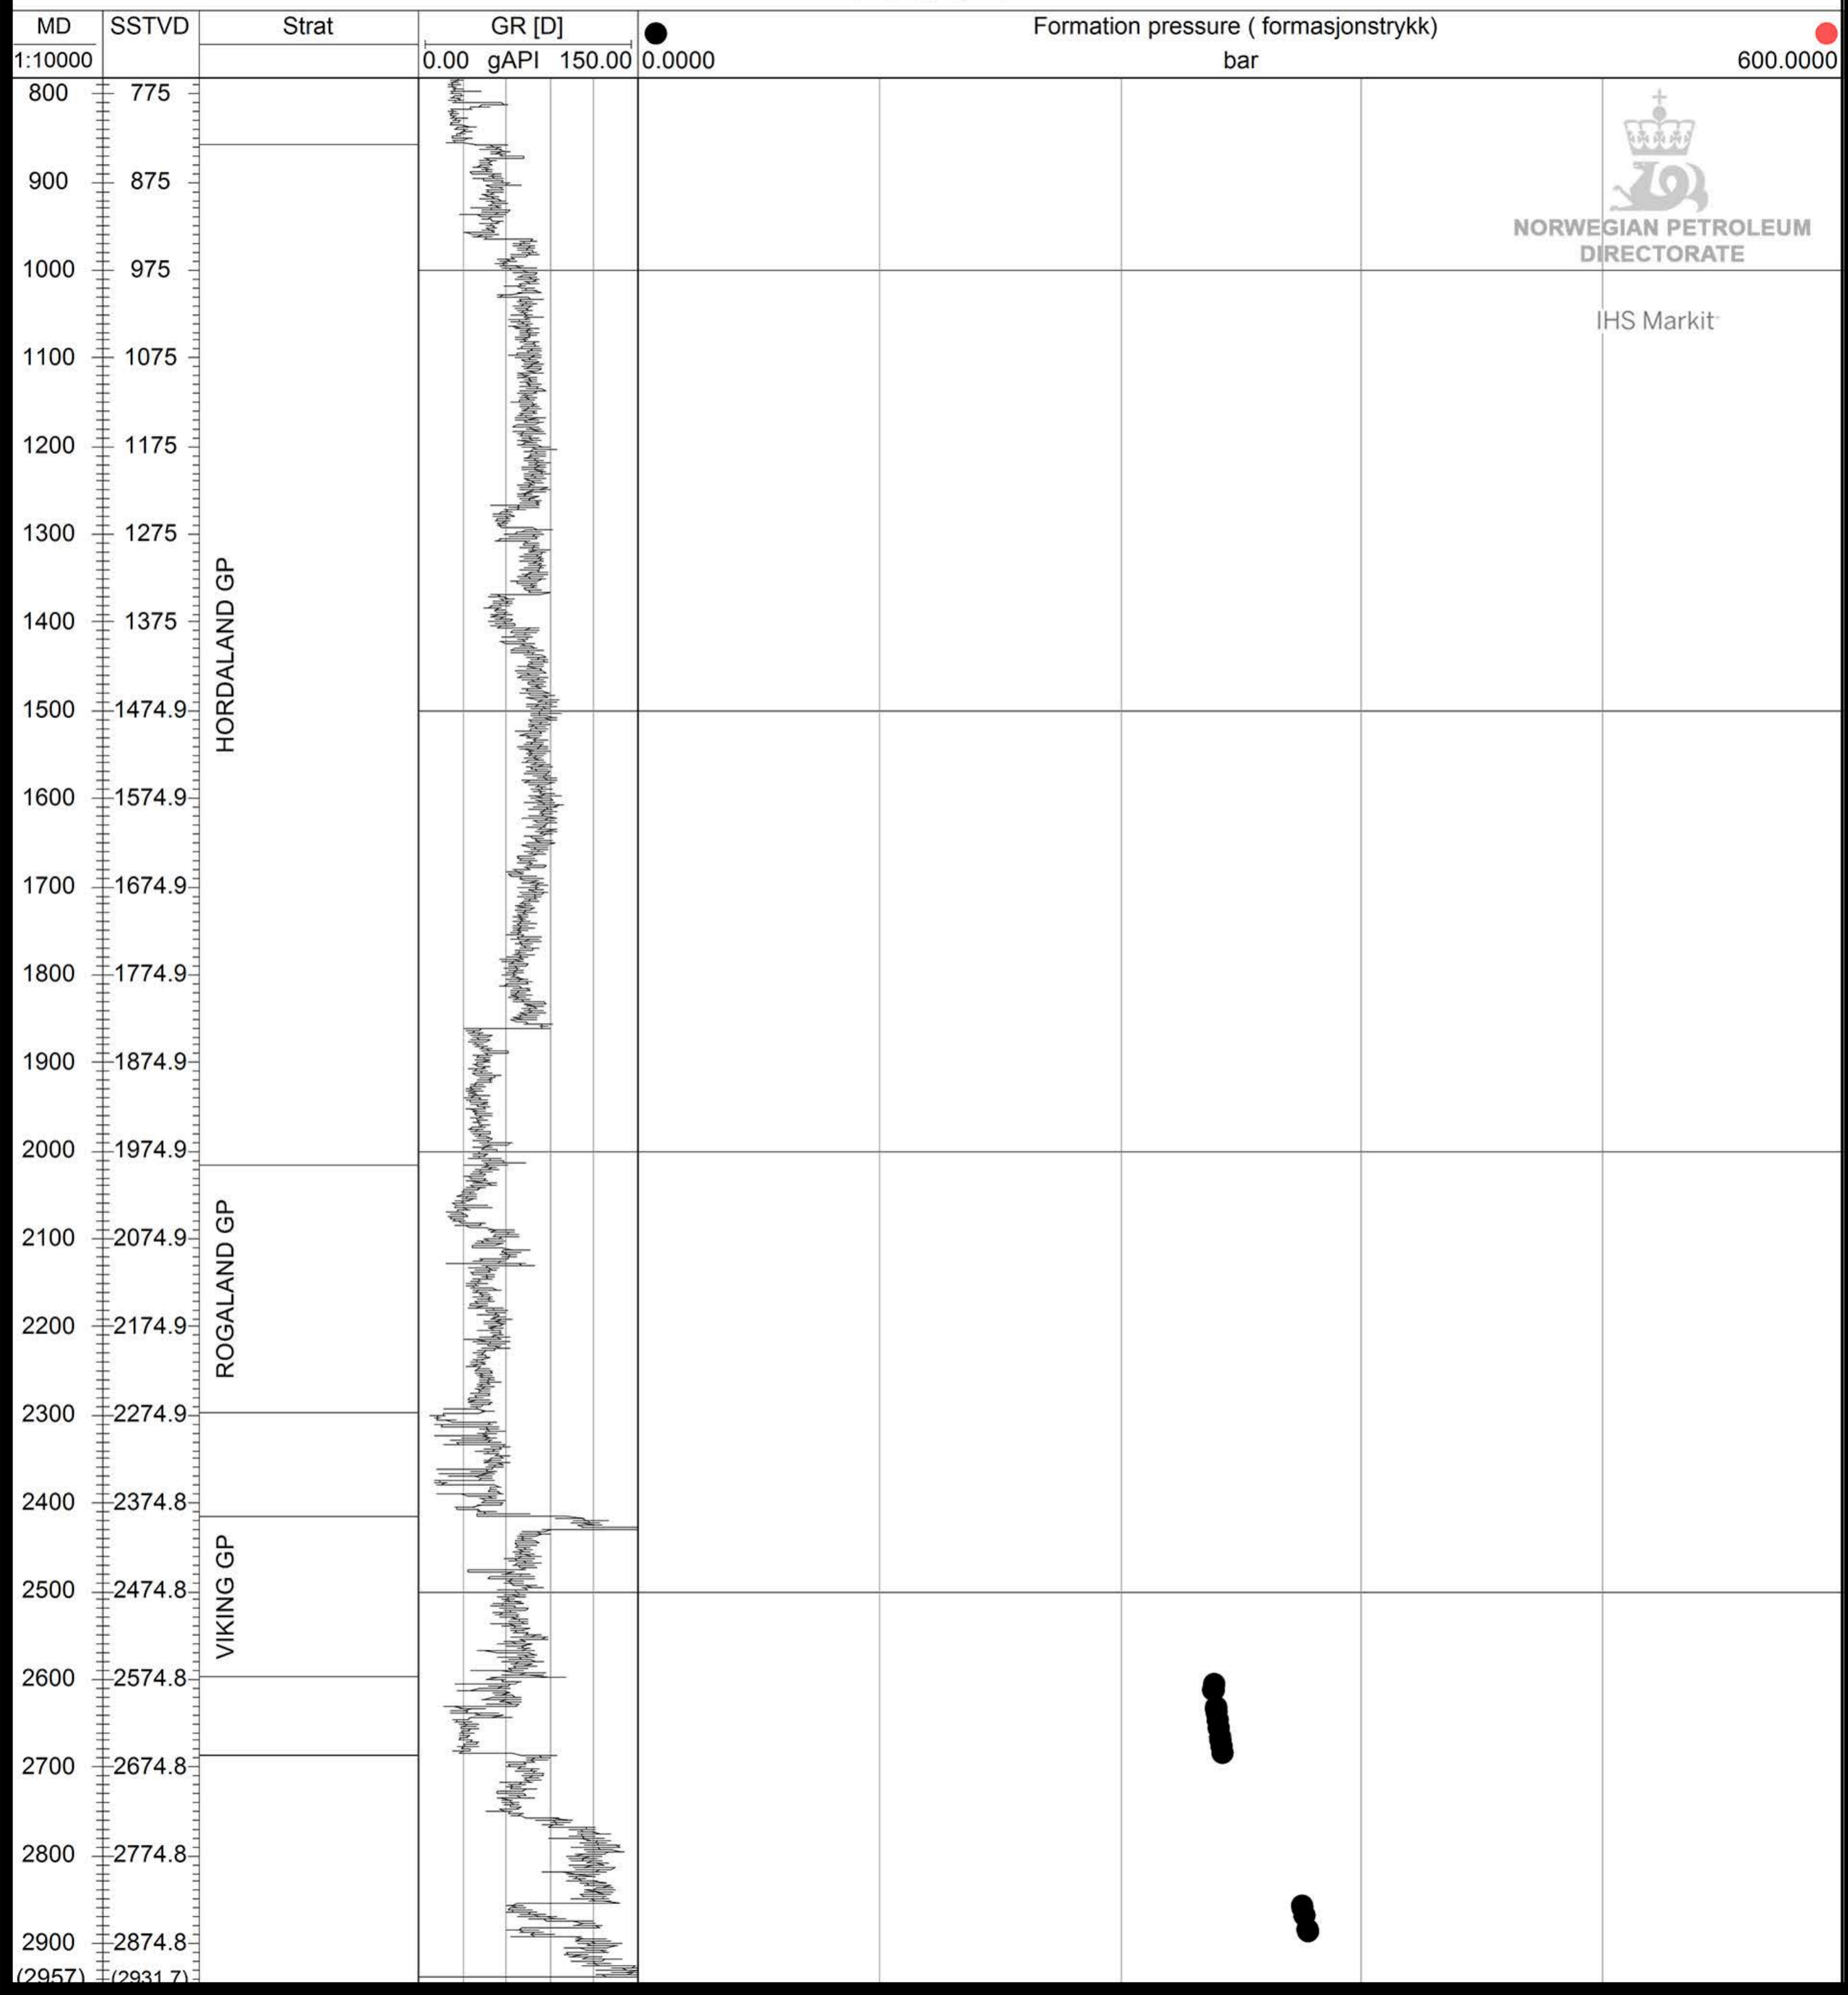

# 30/6-4

NORWEGIAN PETROLEUM  
DIRECTORATE

IHS Markit