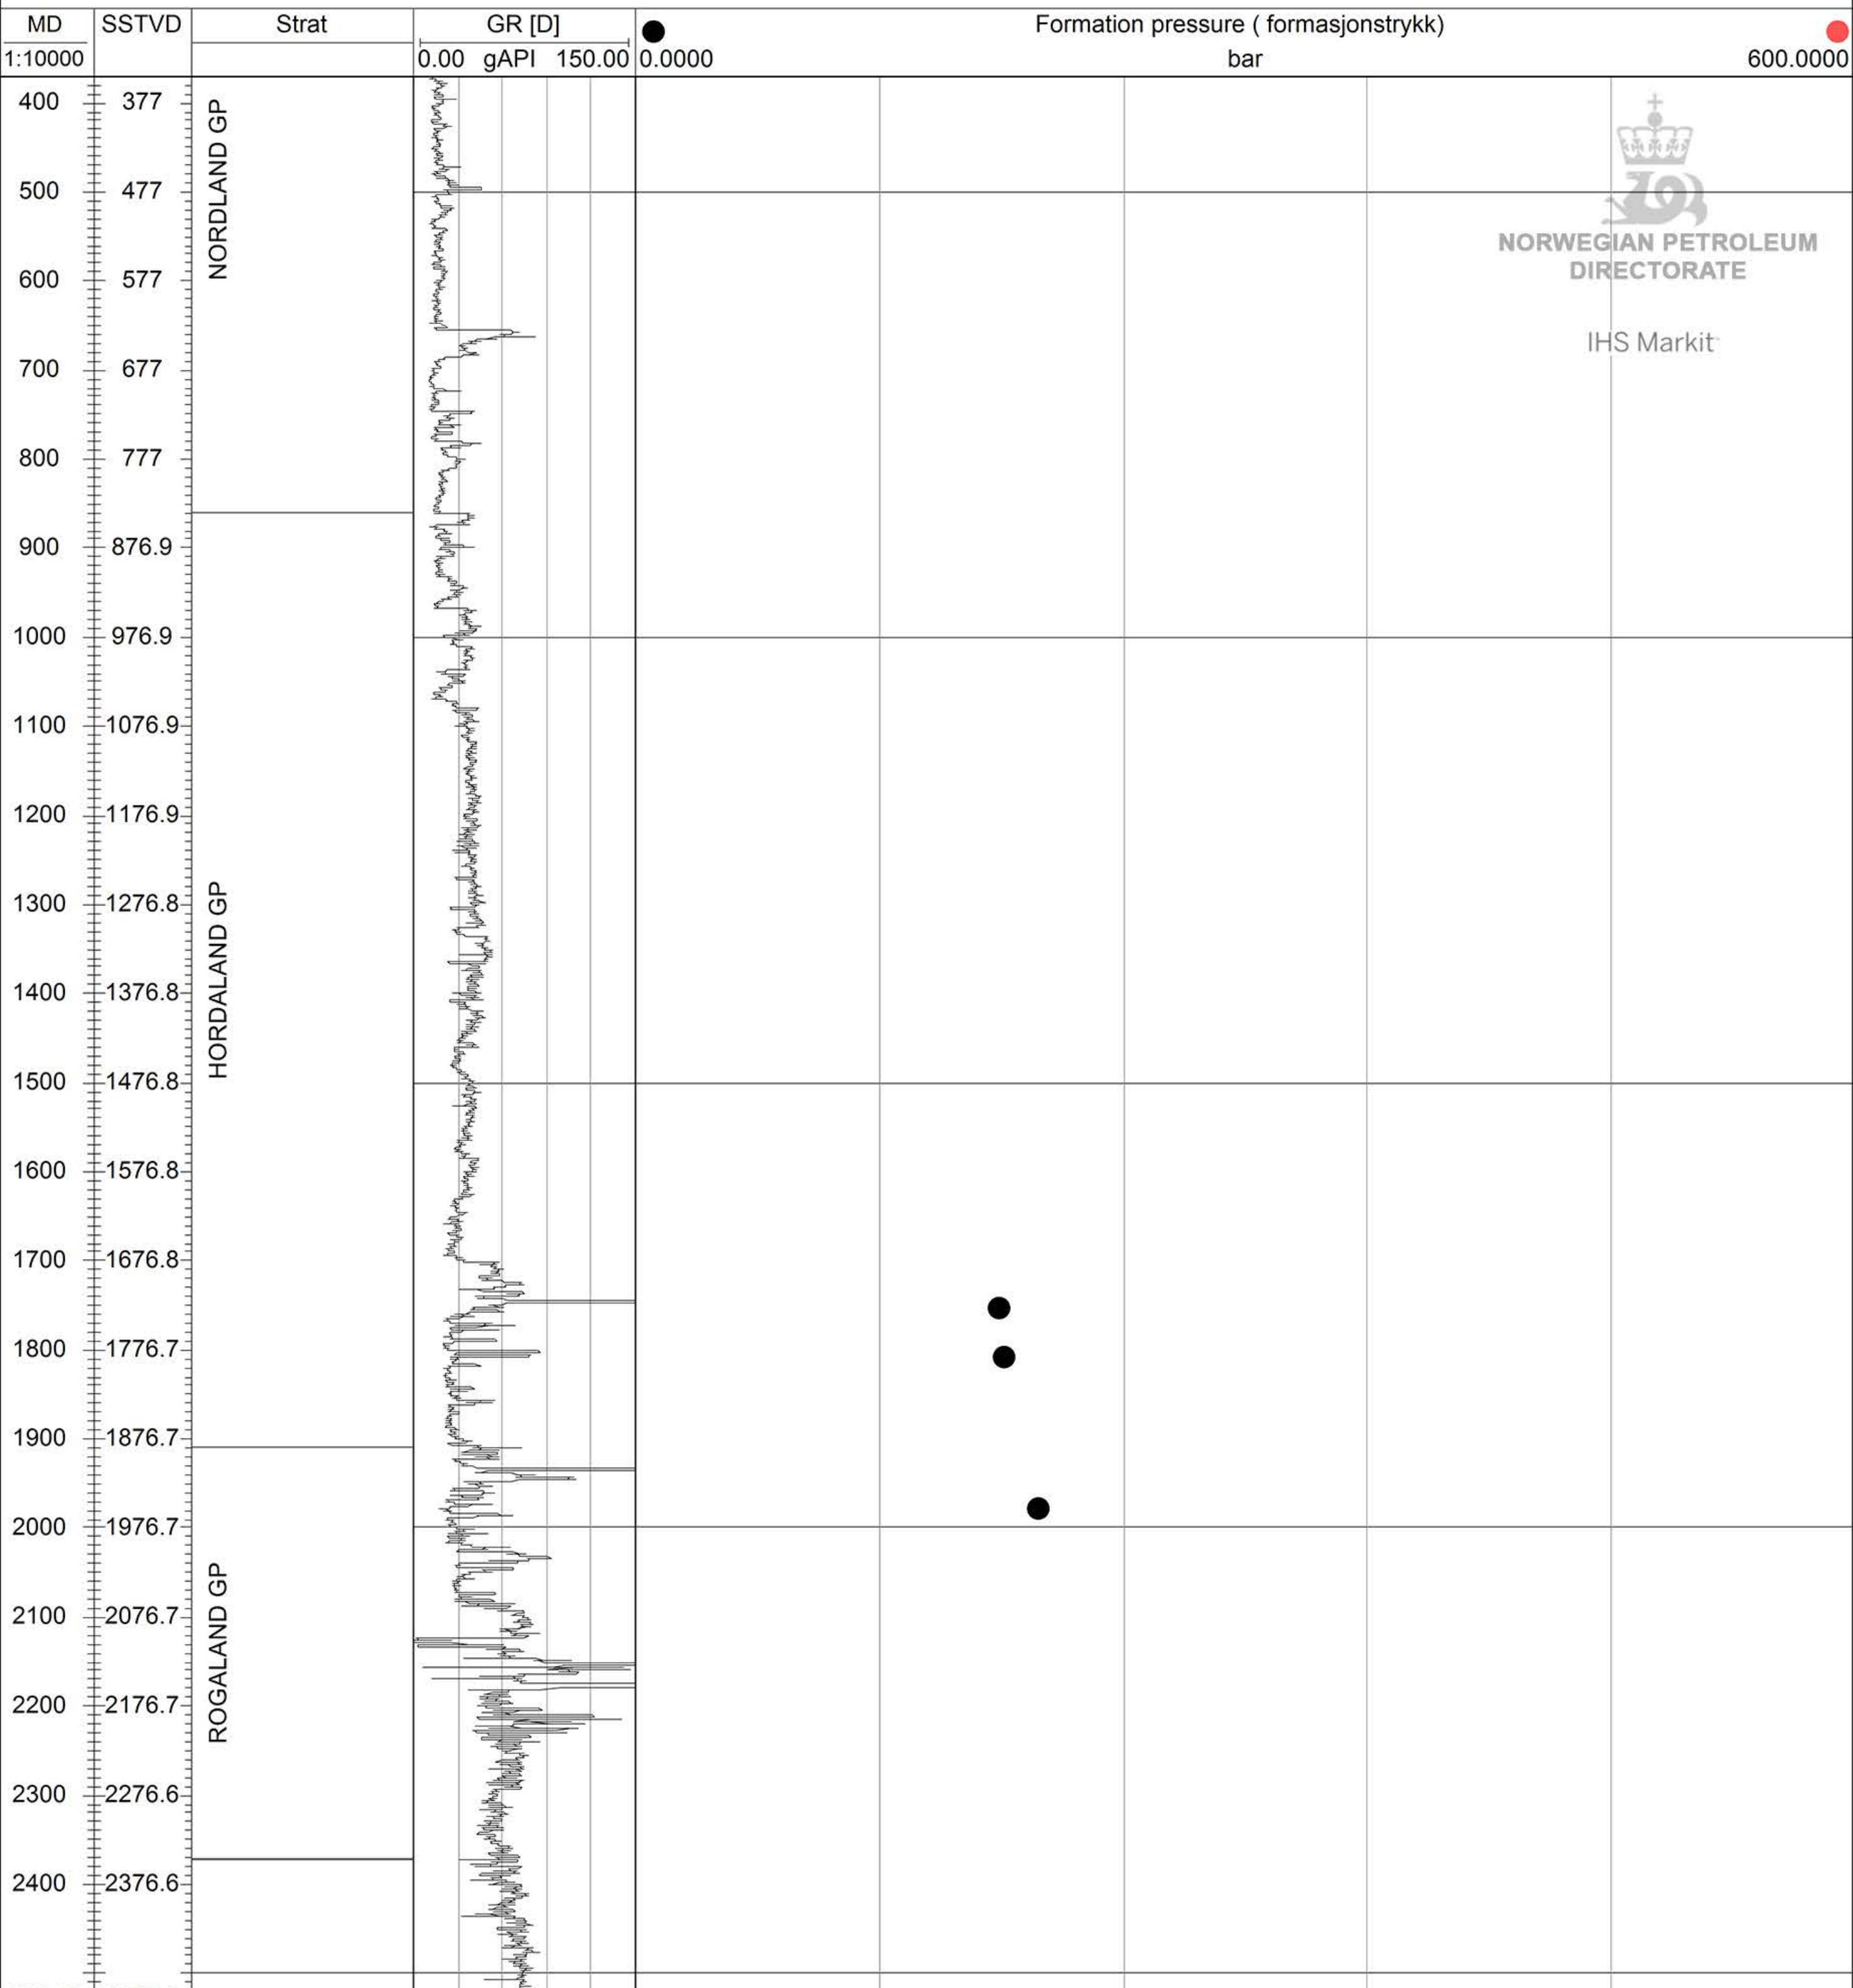

☀ 30/7-2

NORWEGIAN PETROLEUM
DIRECTORATE

IHS Markit