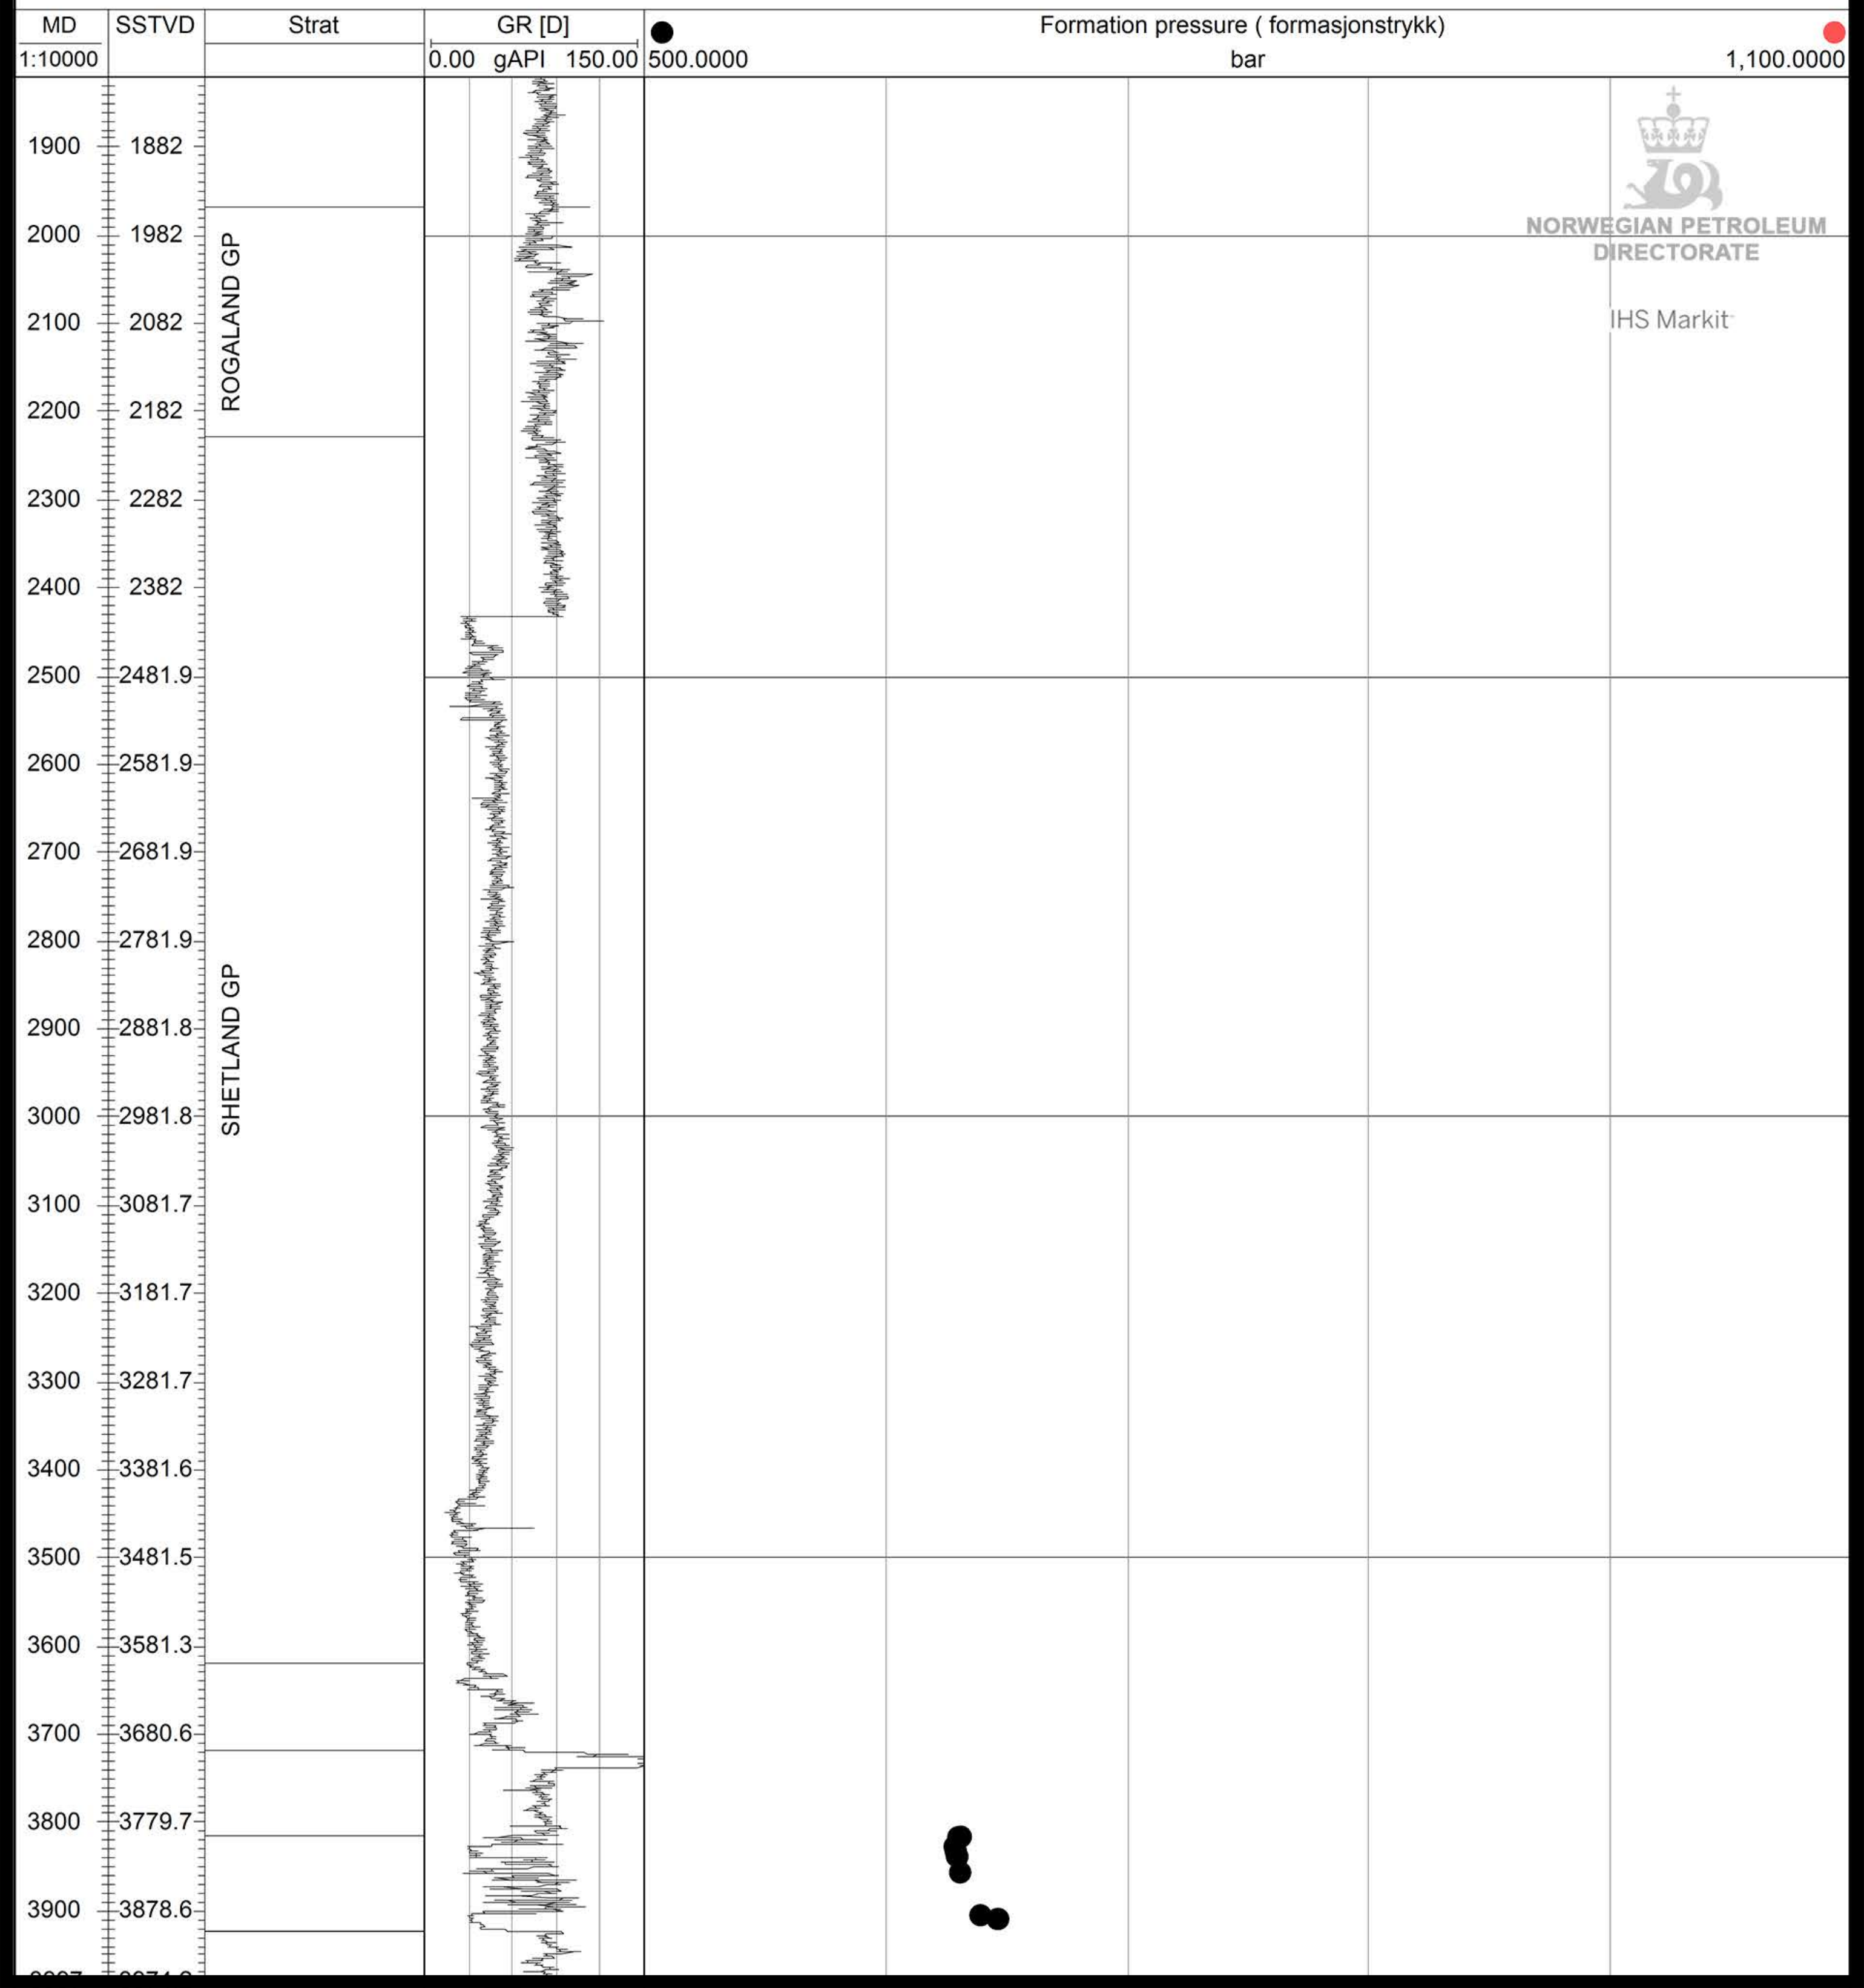

30/3-9

NORWEGIAN PETROLEUM
DIRECTORATE

IHS Markit