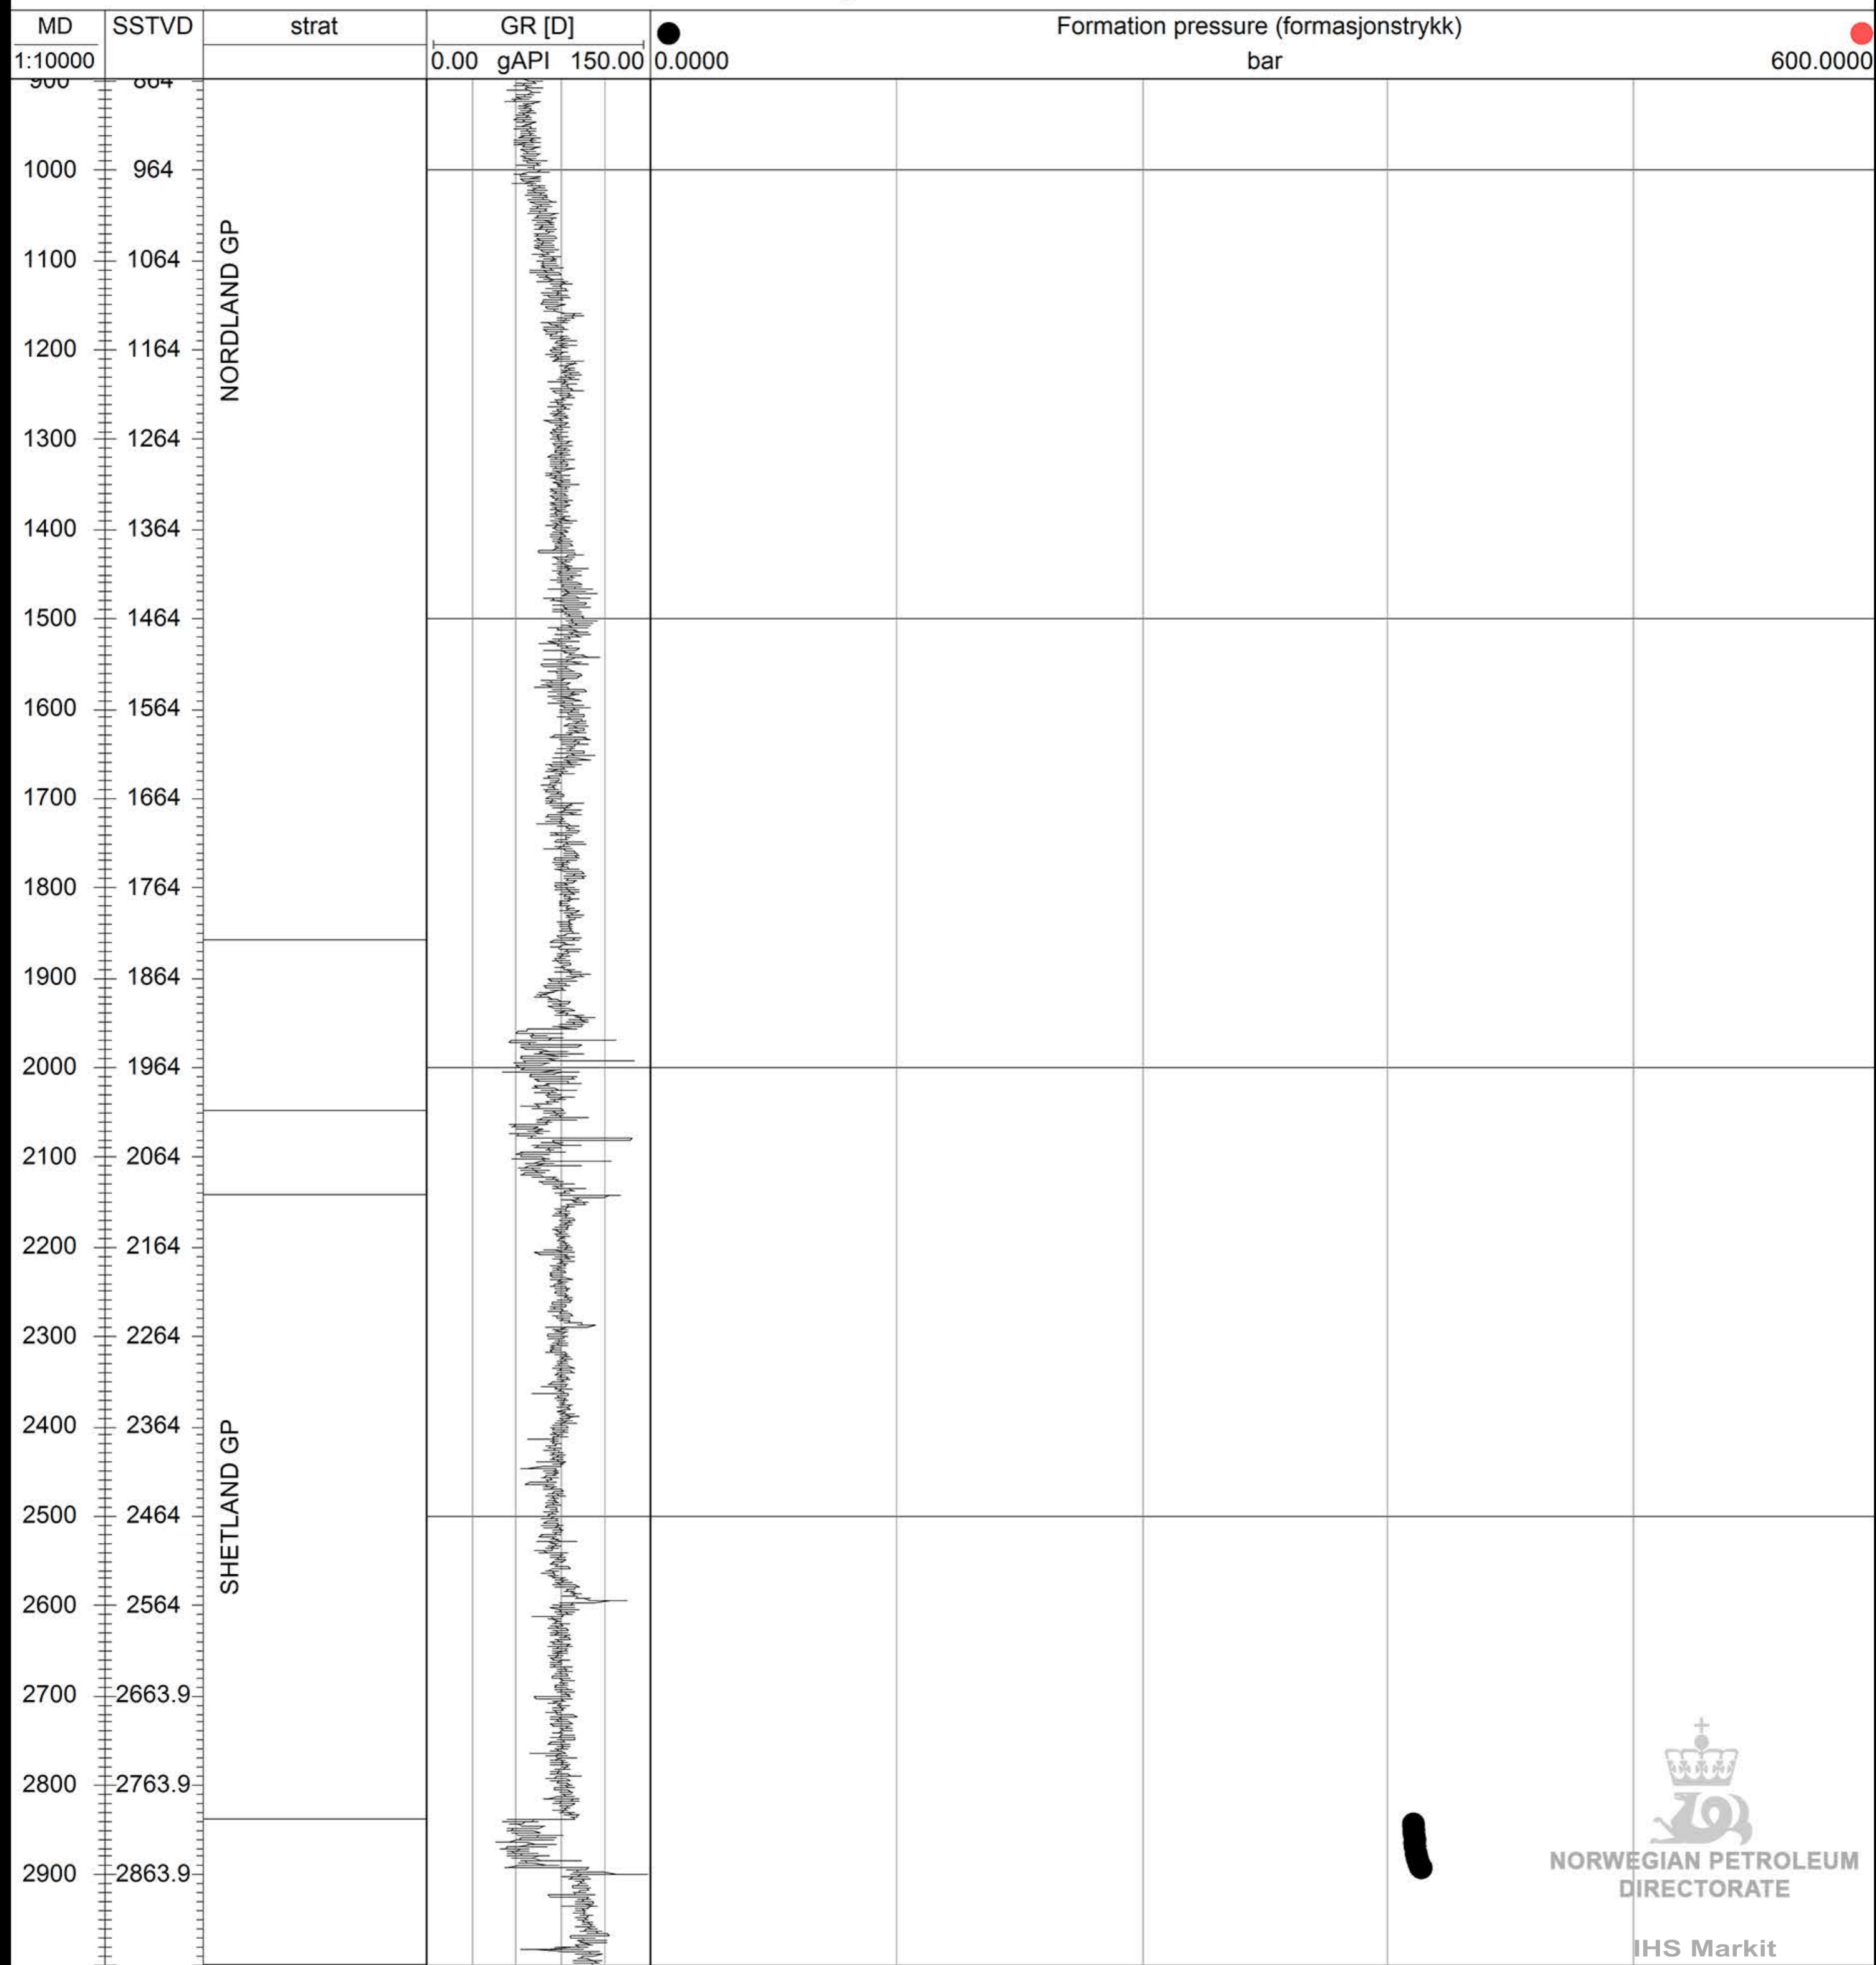

# ☀ 6507/5-3

NORWEGIAN PETROLEUM  
DIRECTORATE

IHS Markit