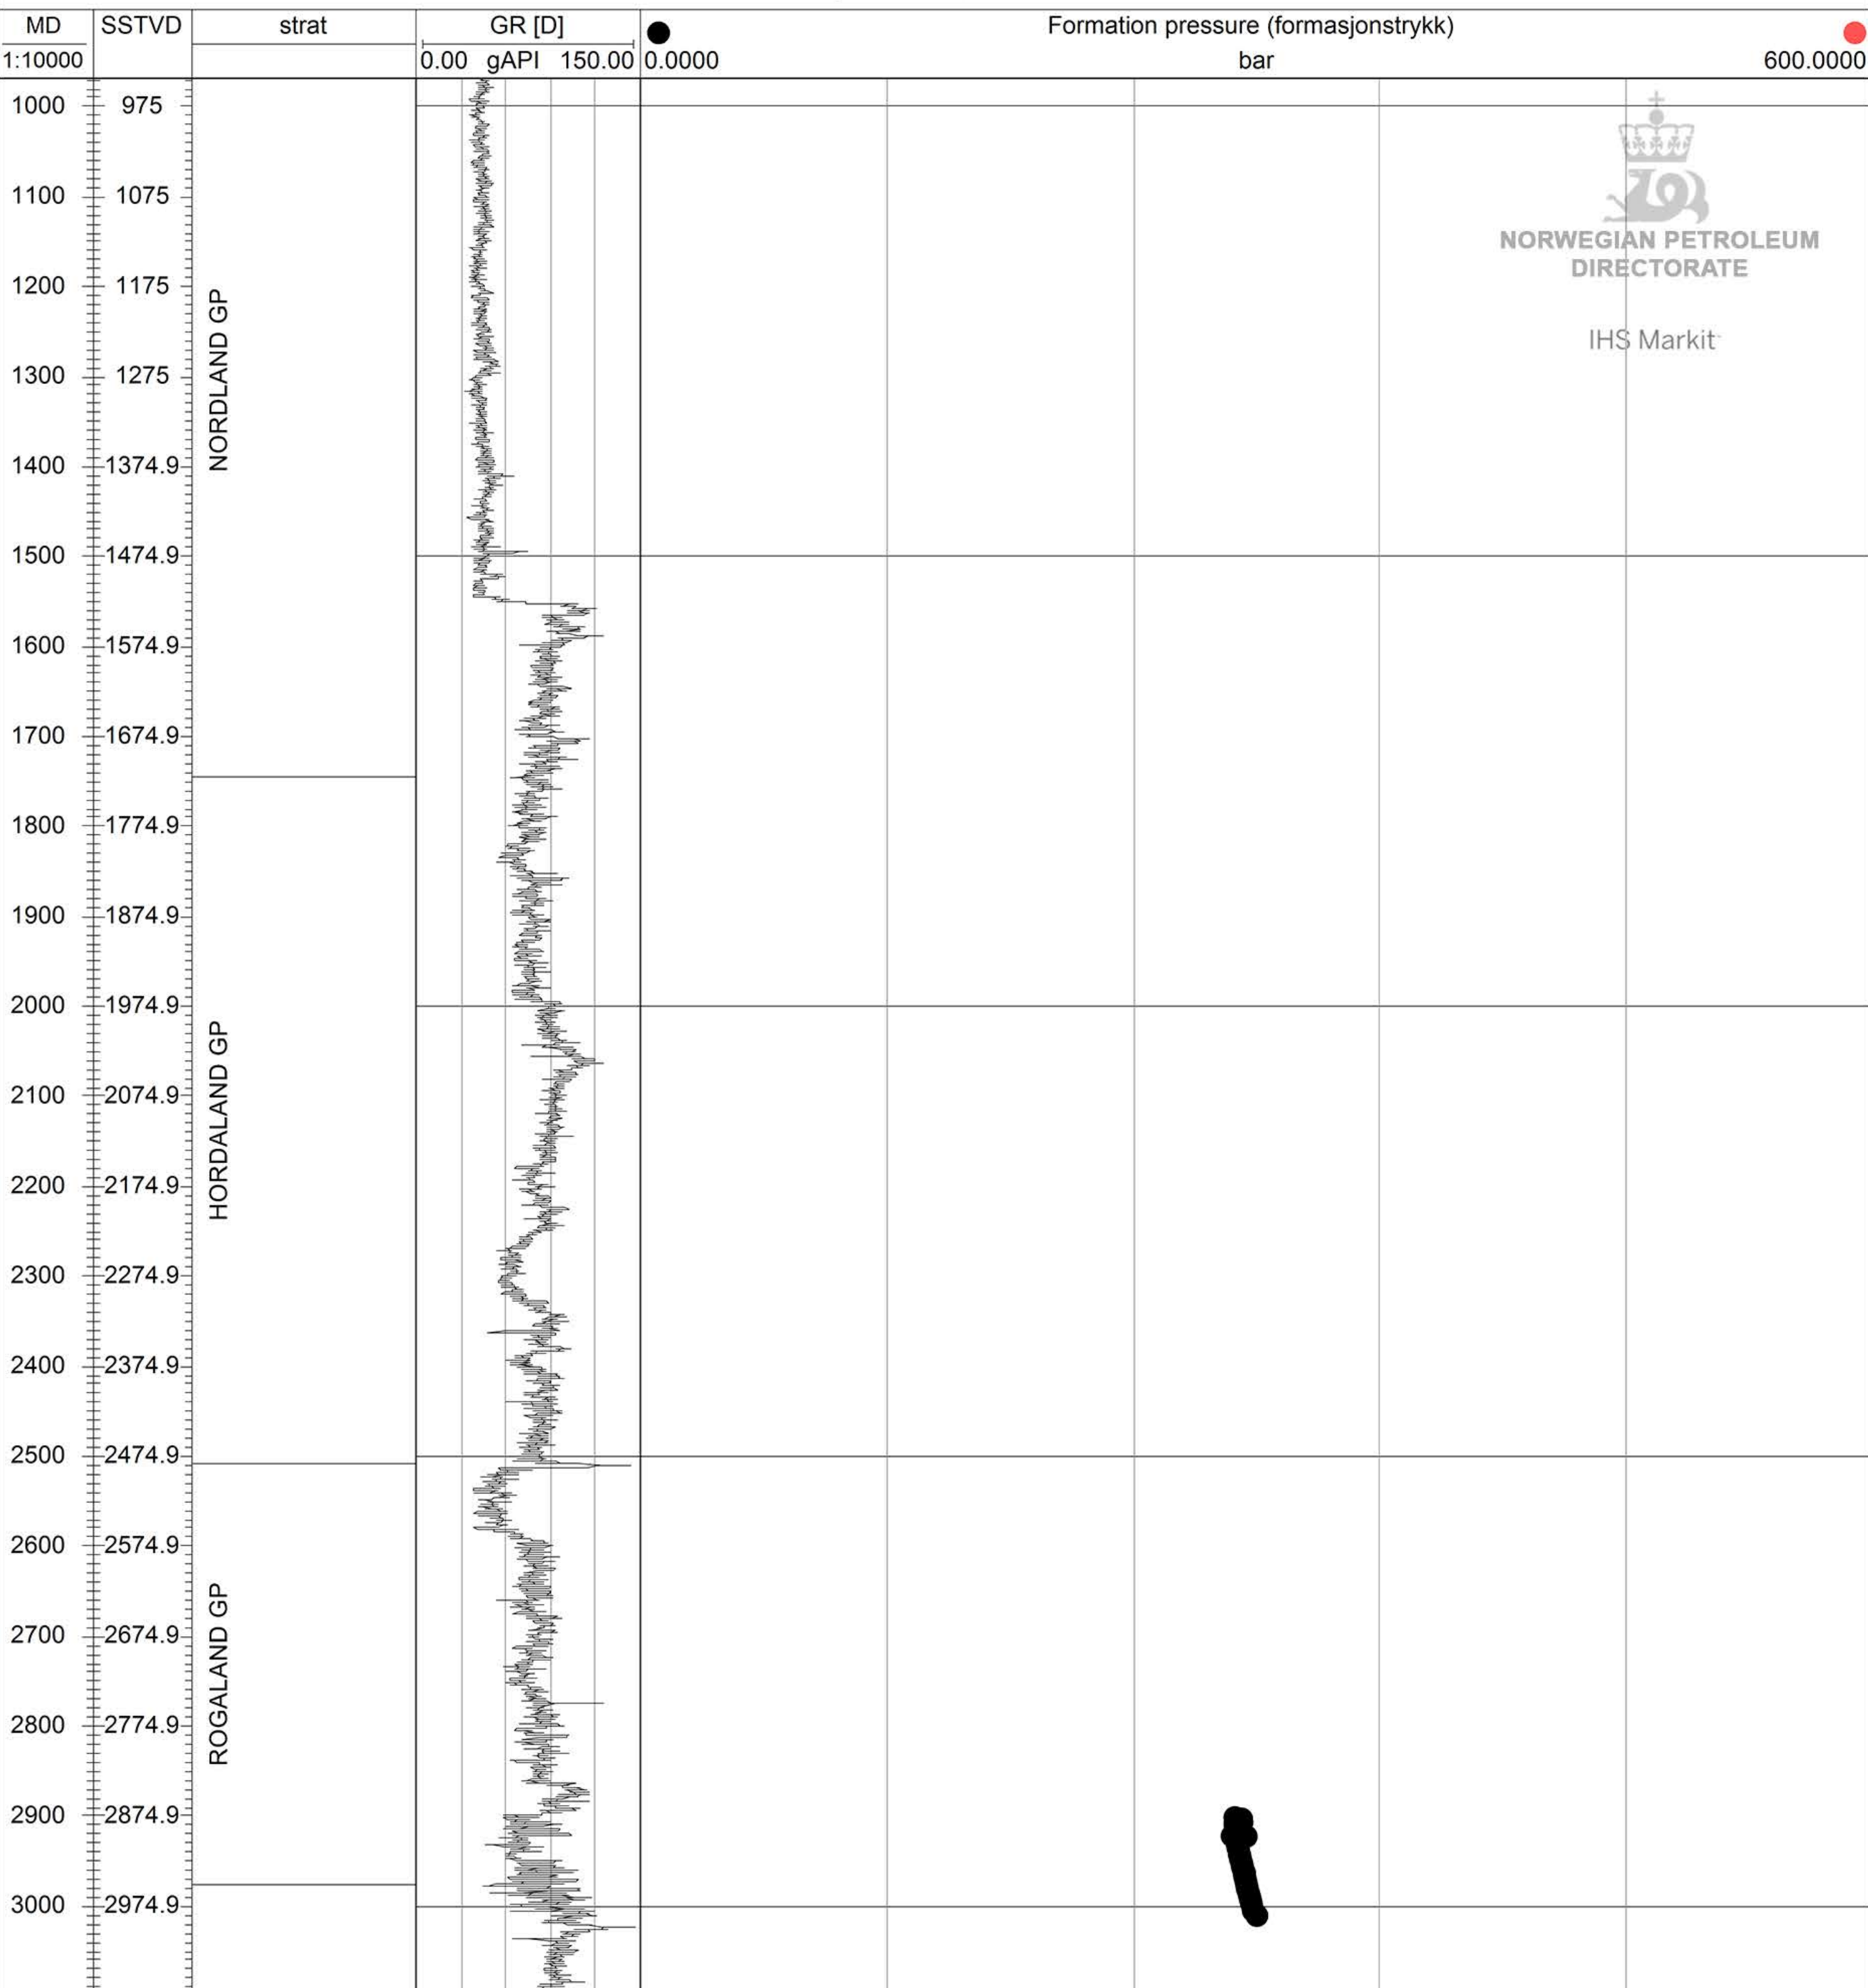

★ 6305/8-1

**NORWEGIAN PETROLEUM
 DIRECTORATE**
 IHS Markit