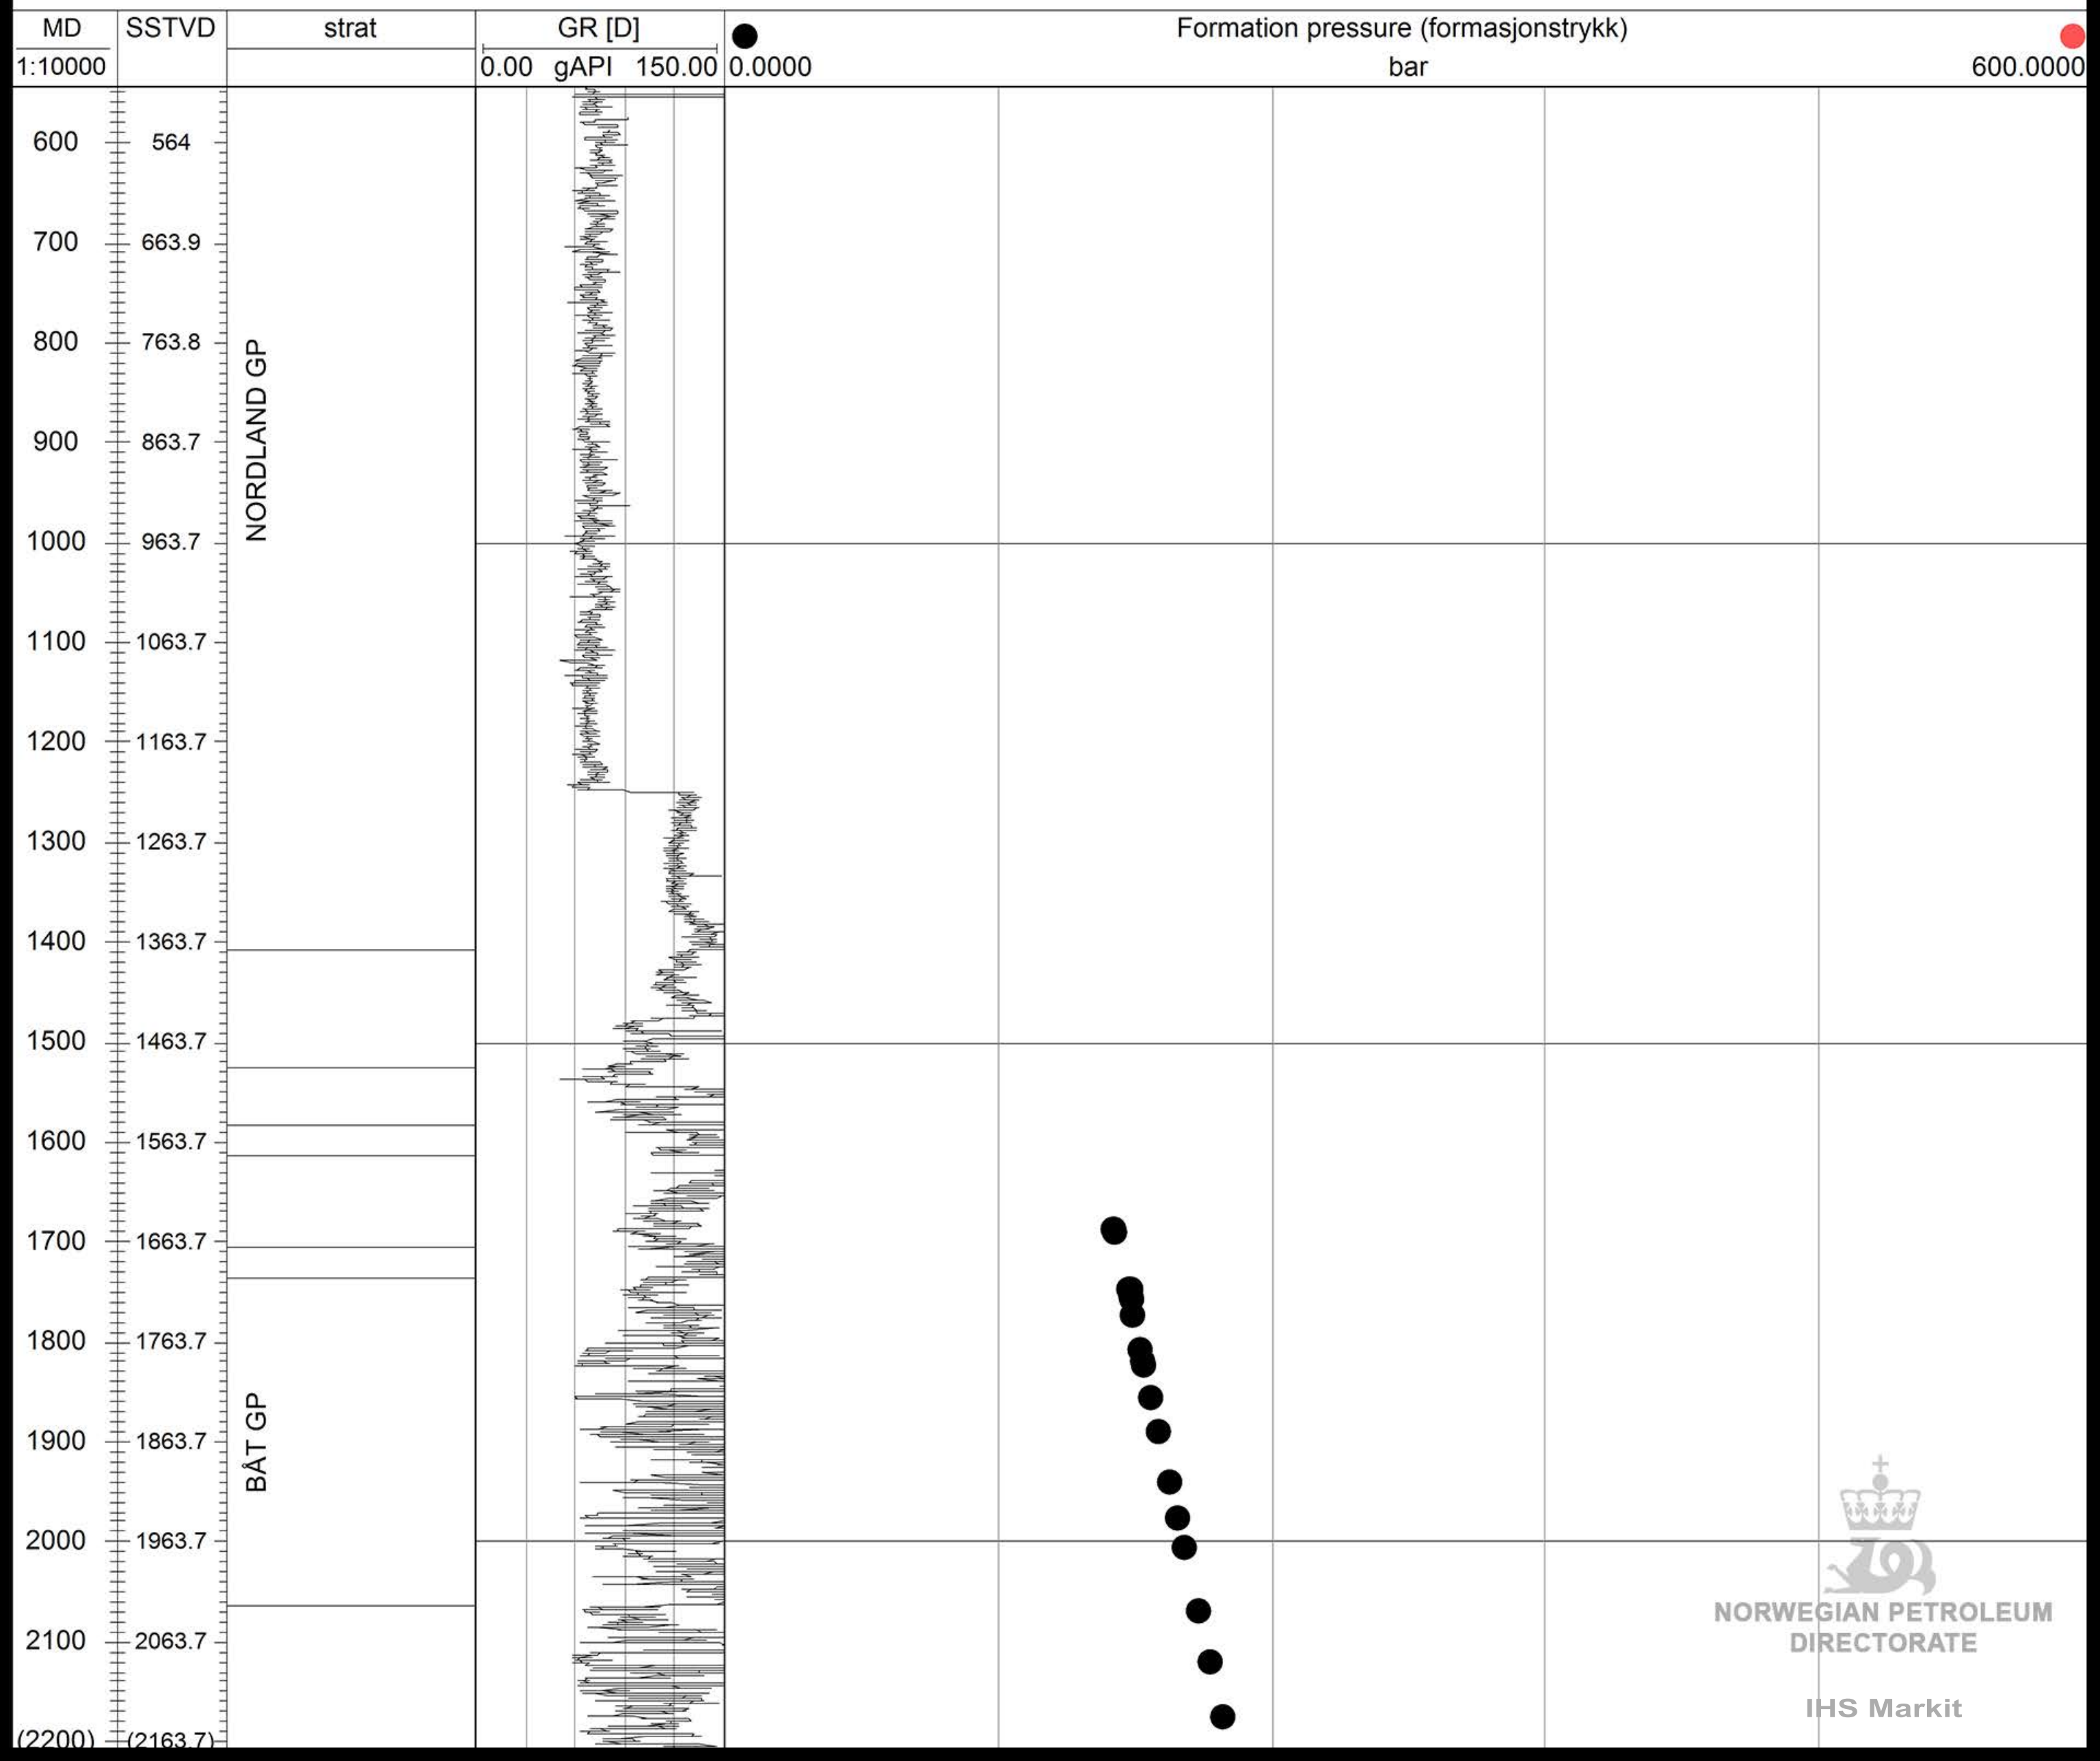

● 6608/11-2

NORWEGIAN PETROLEUM
DIRECTORATE

IHS Markit