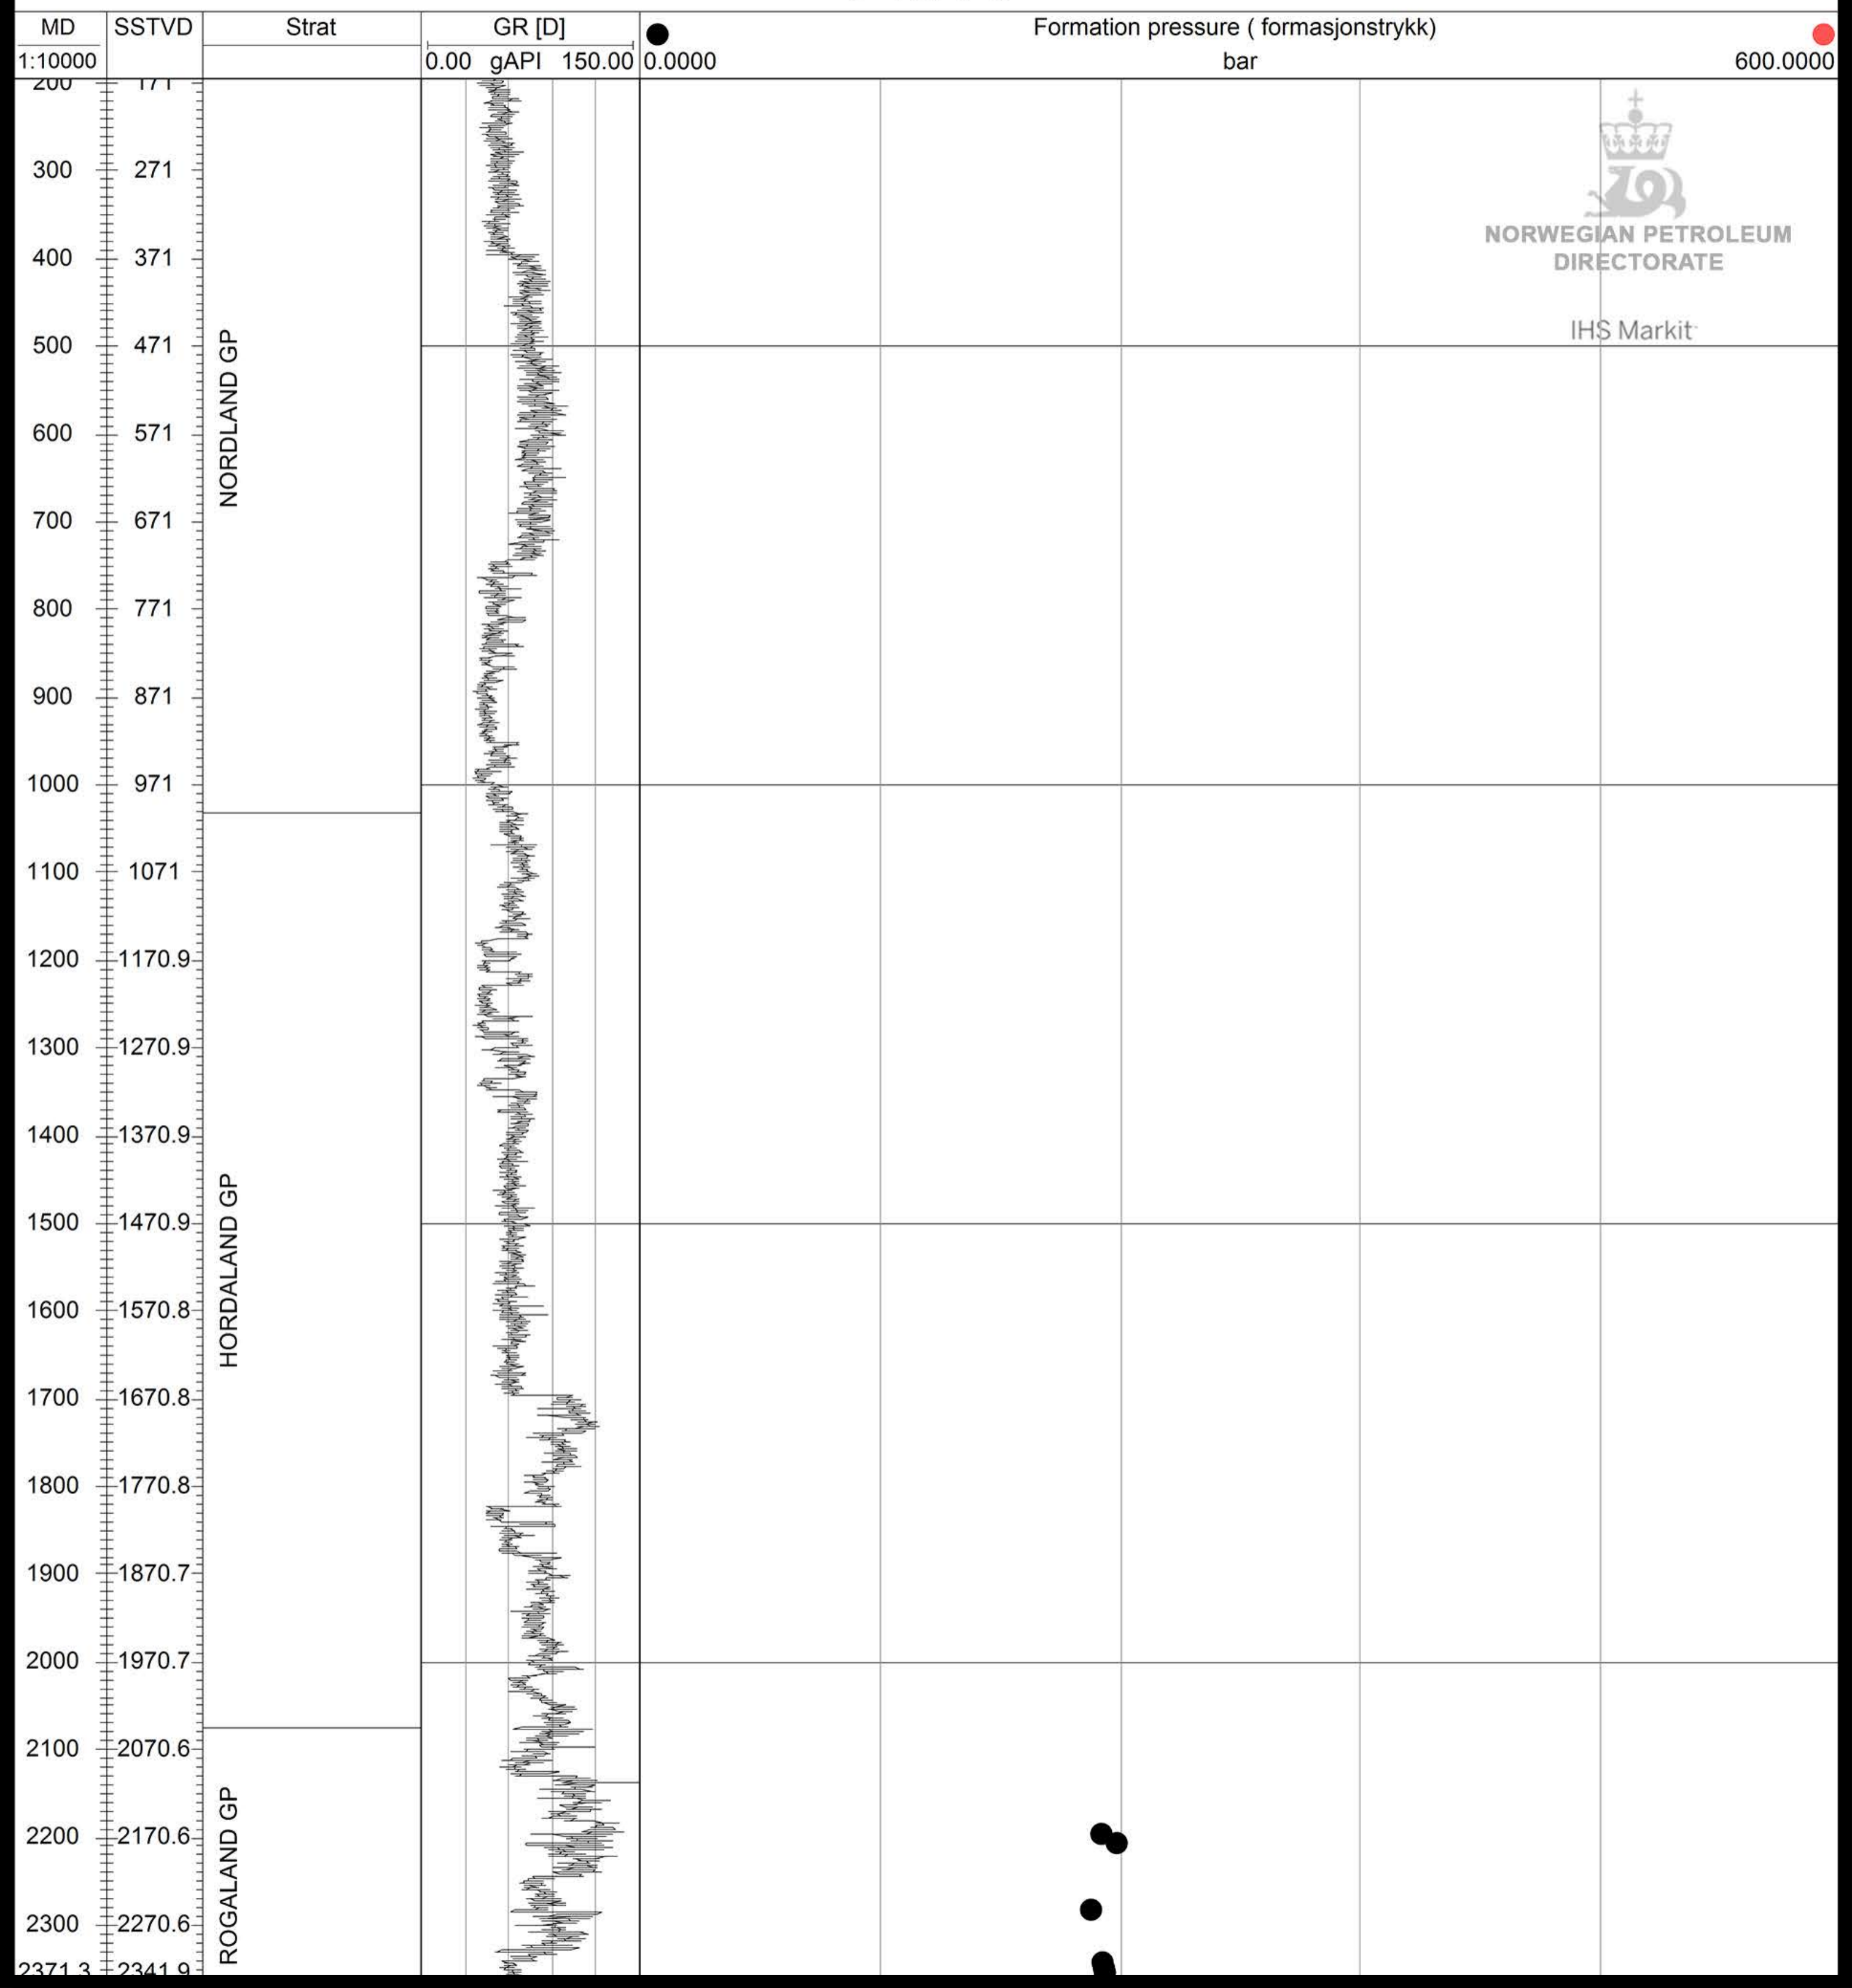

16/4-3

NORWEGIAN PETROLEUM
DIRECTORATE

IHS Markit