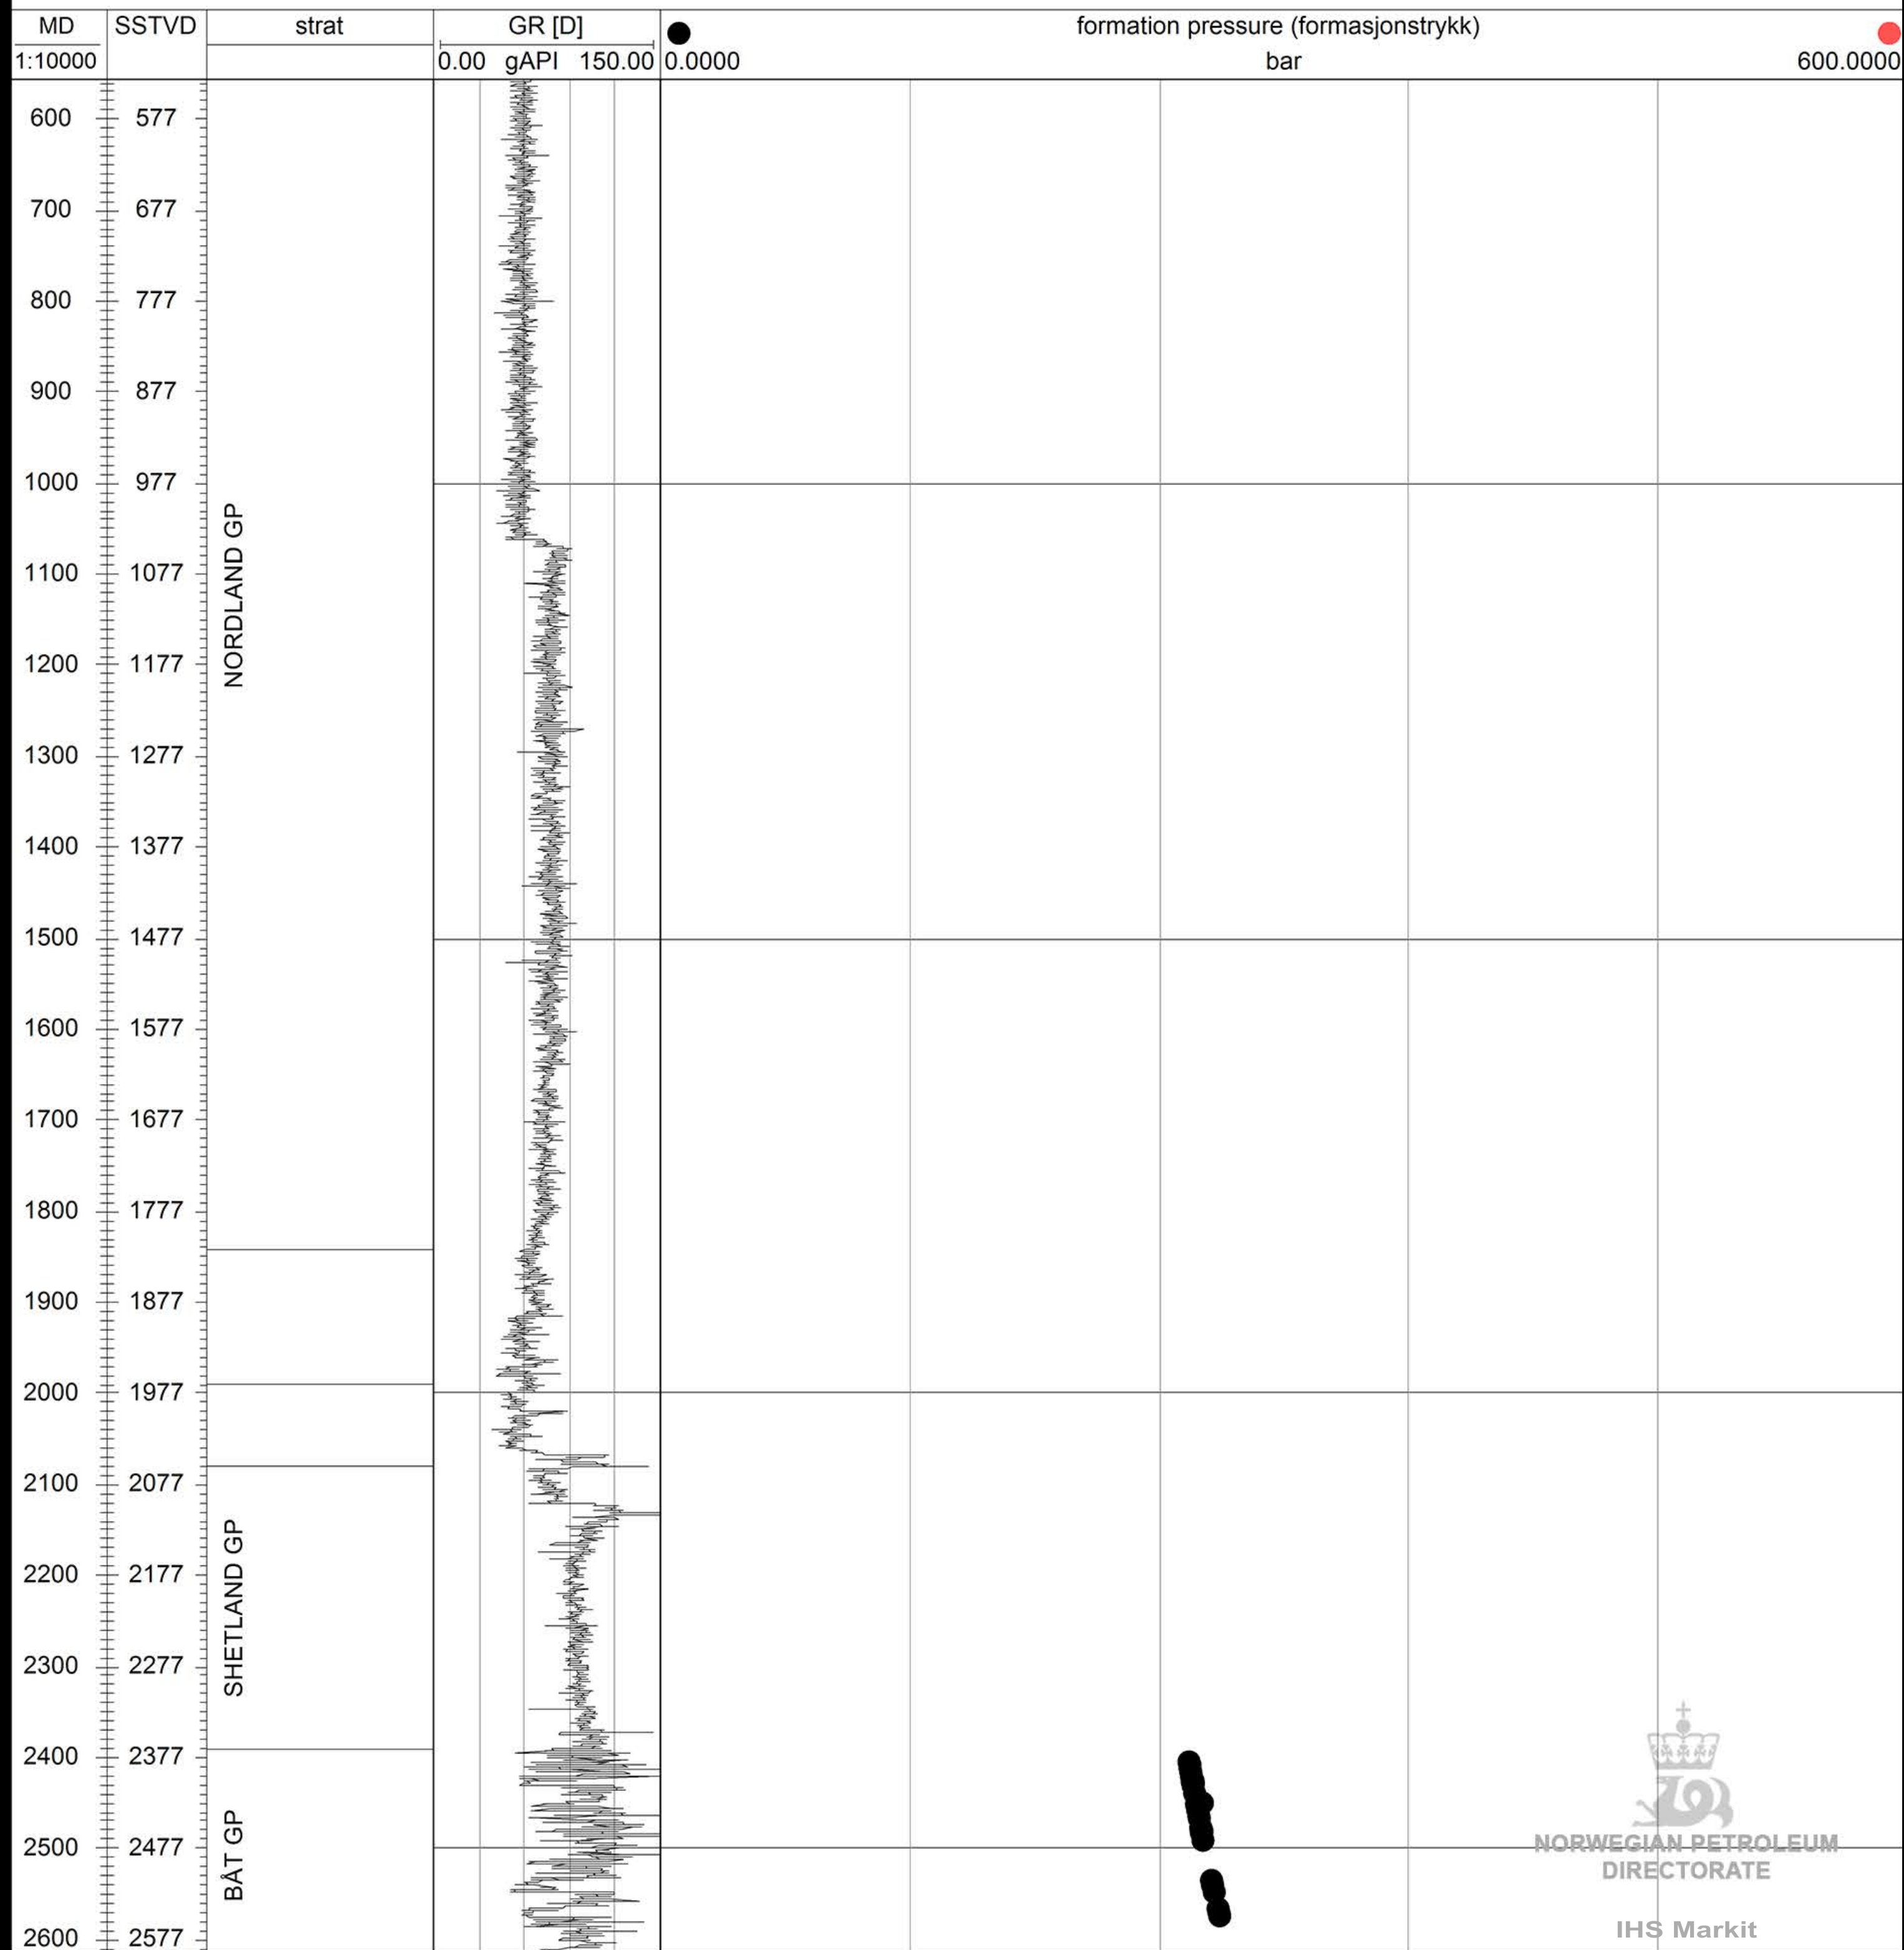

# ● 6507/7-13

NORWEGIAN PETROLEUM  
DIRECTORATE

IHS Markit