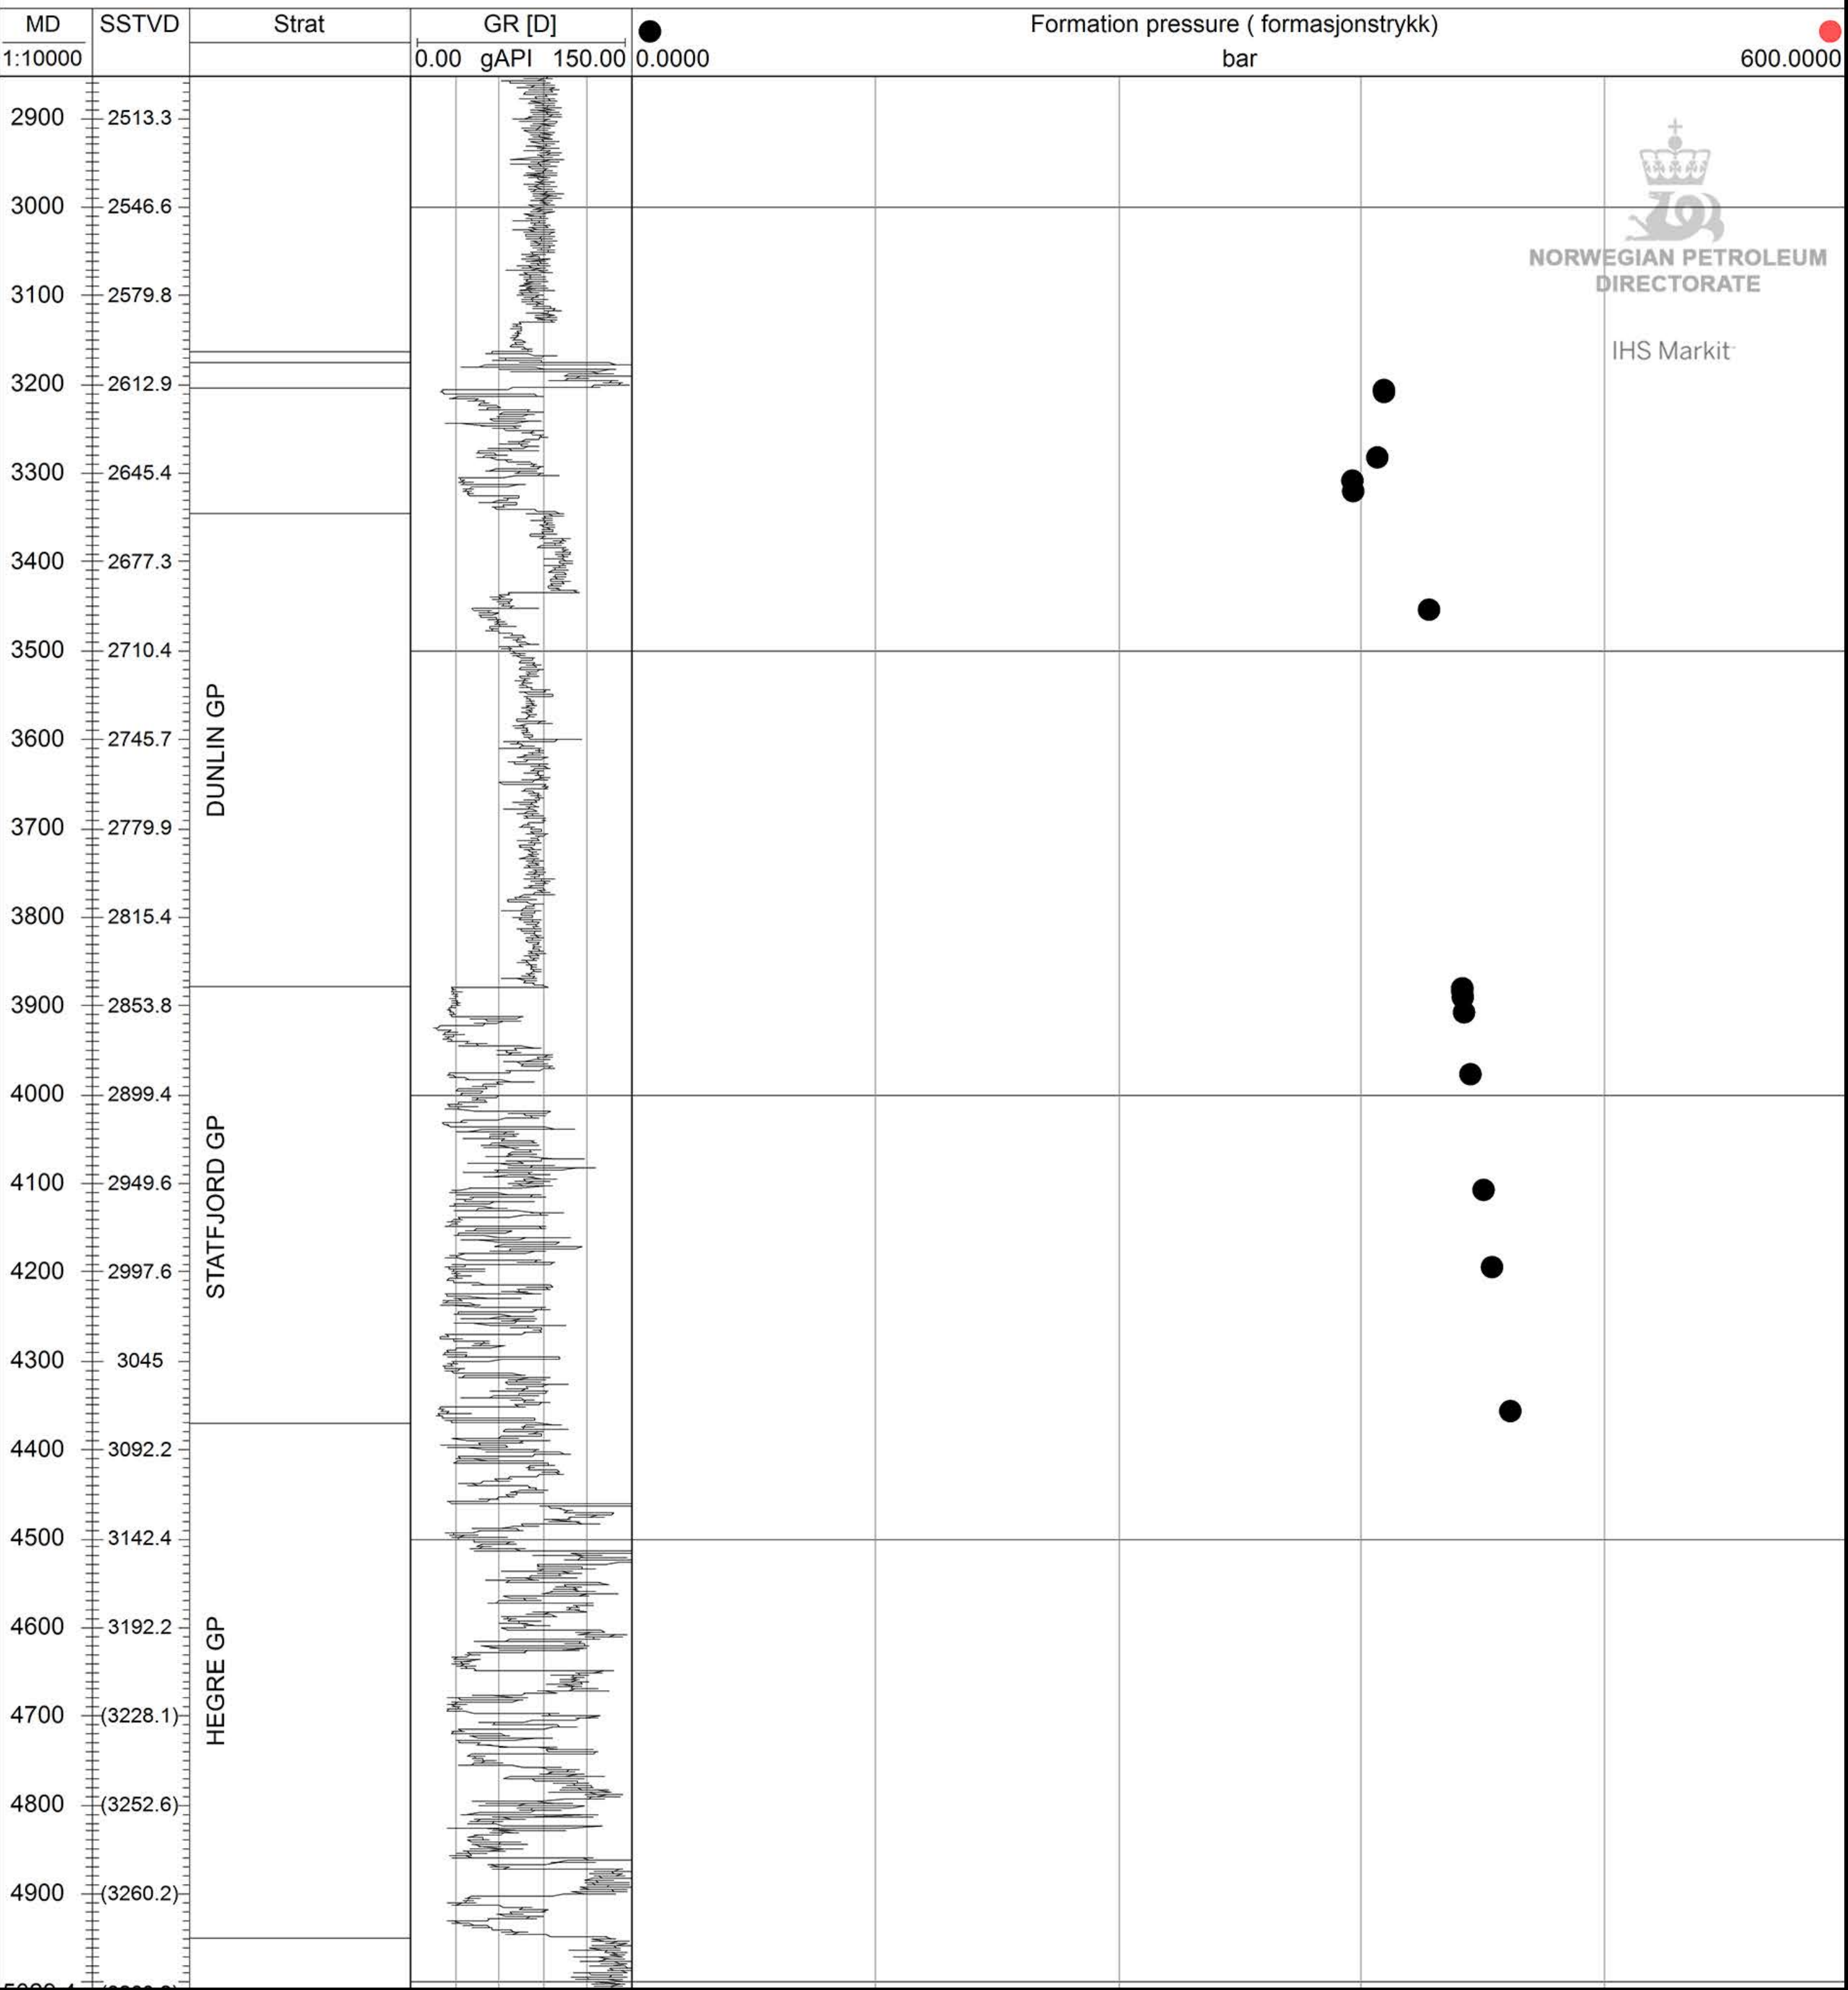

● 34/10-43 S

NORWEGIAN PETROLEUM
DIRECTORATE

IHS Markit