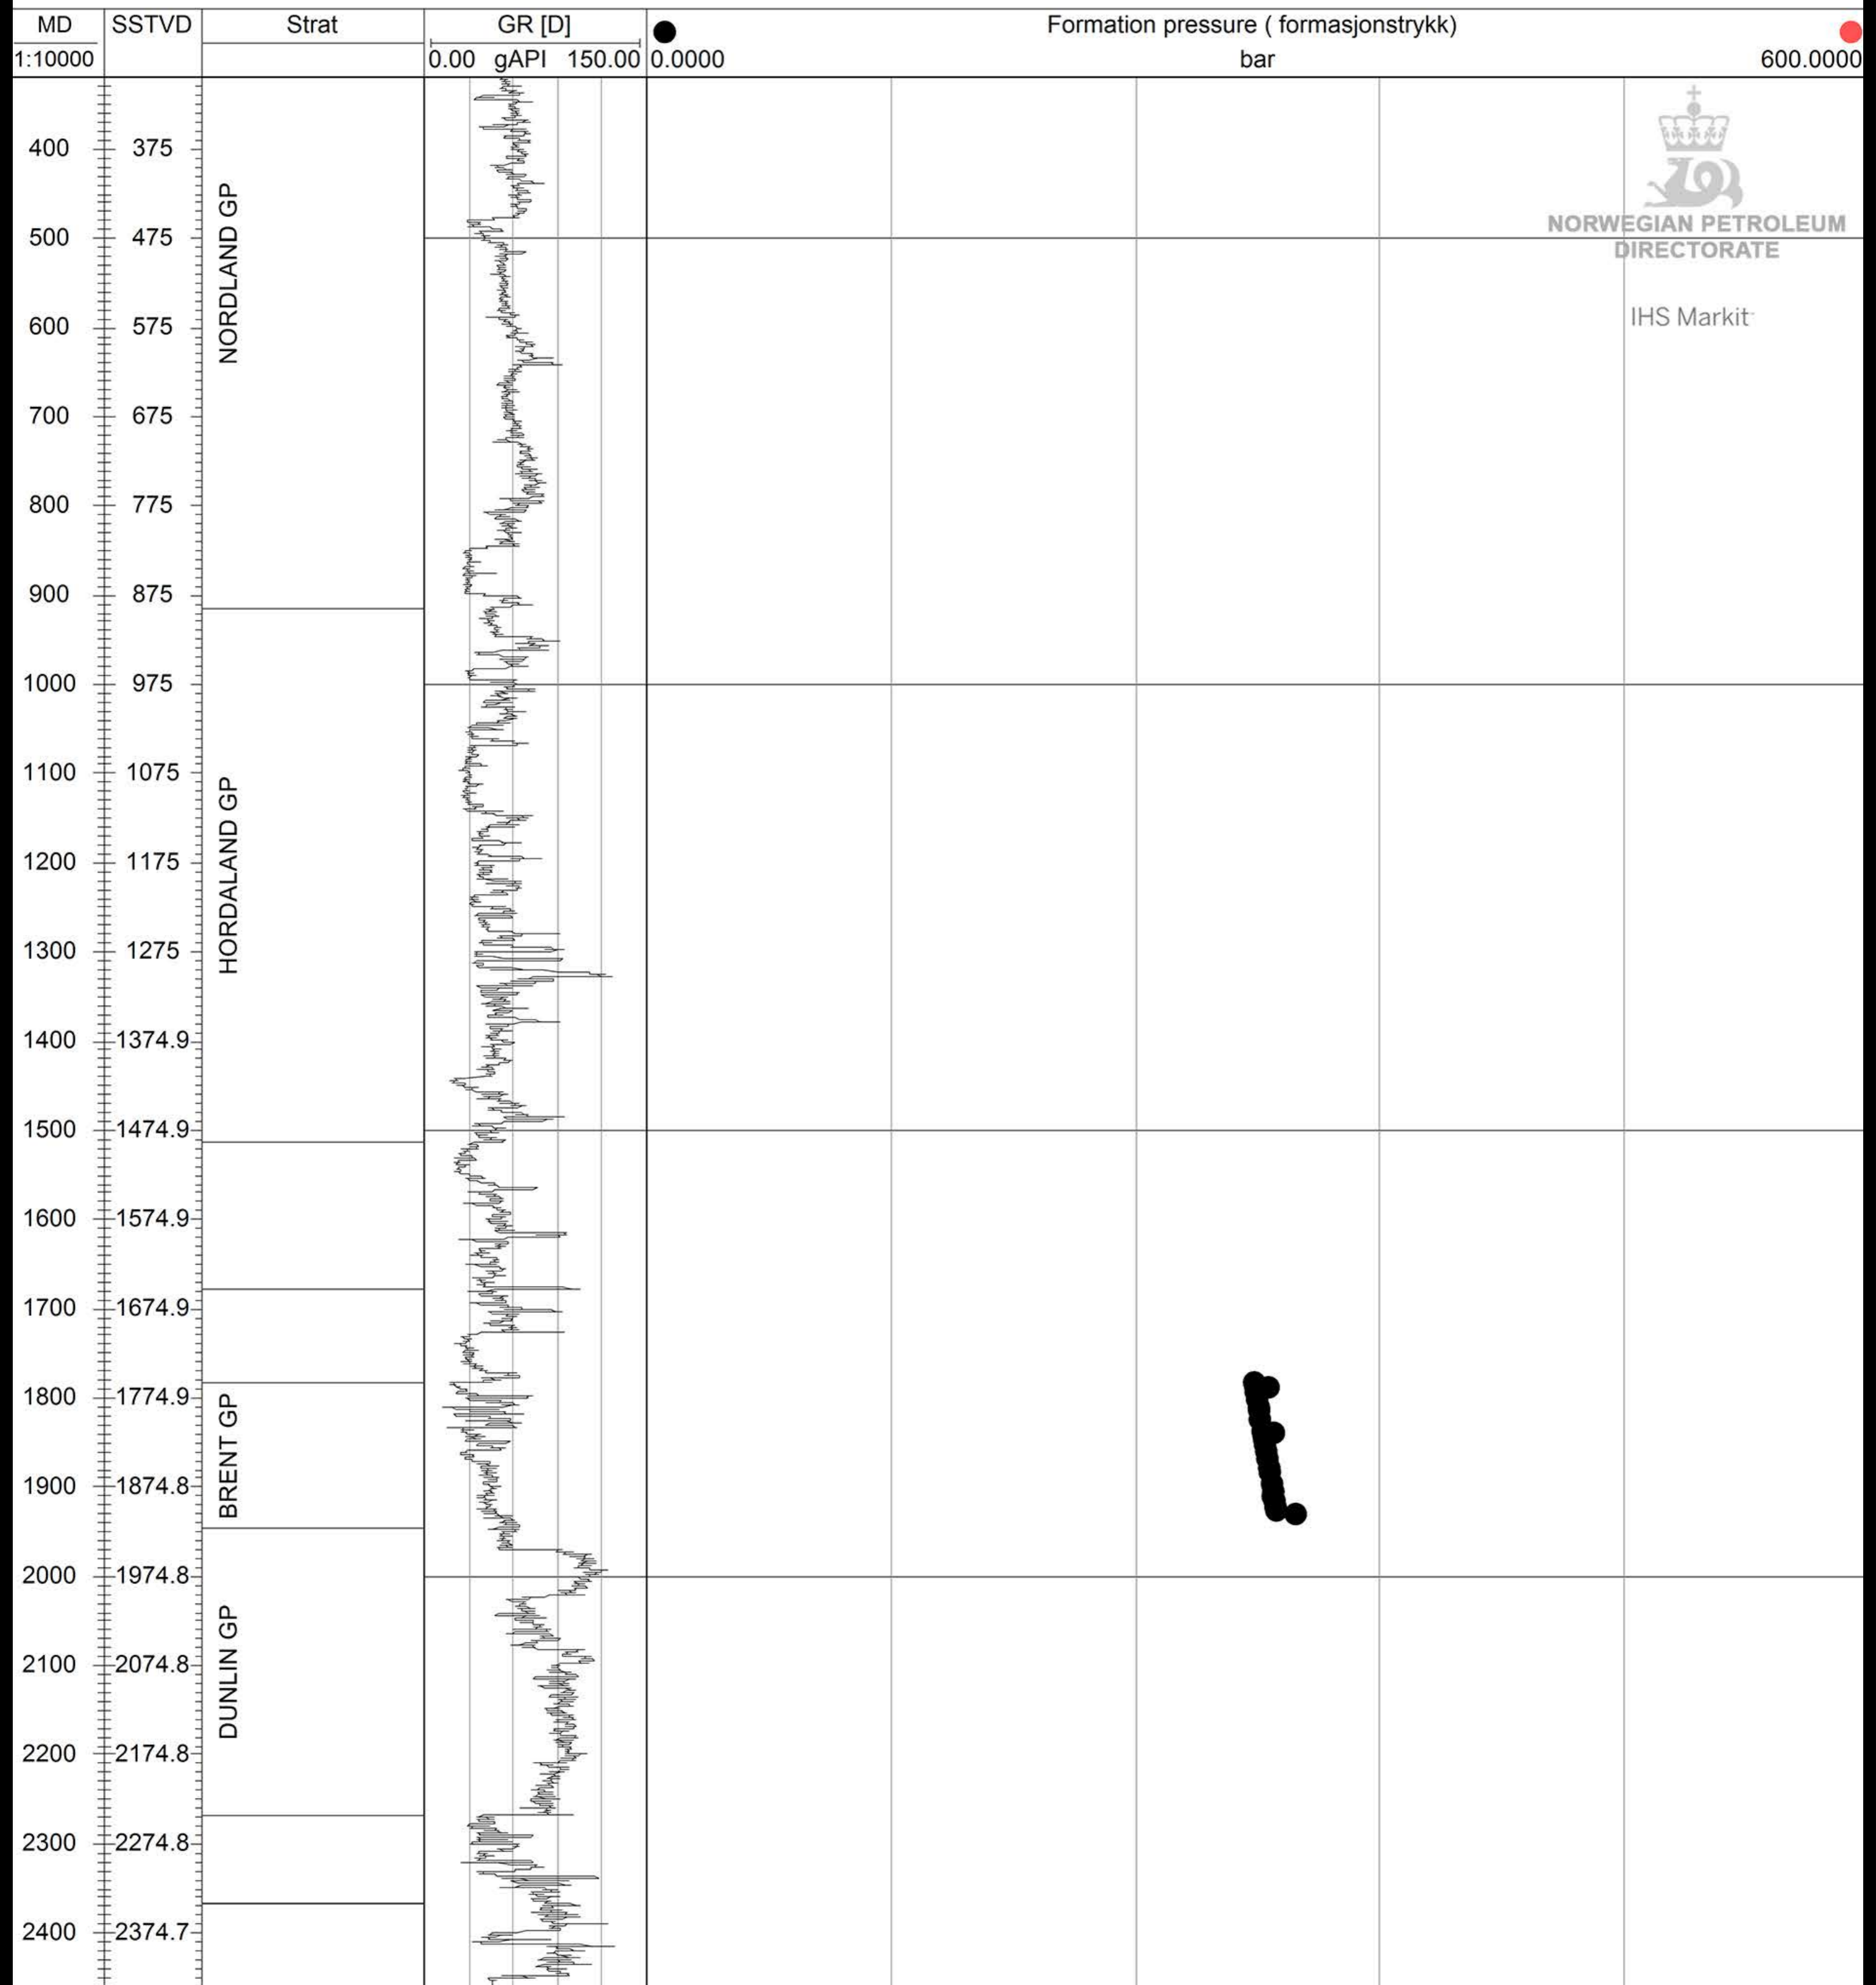

● 34/10-1

NORWEGIAN PETROLEUM
DIRECTORATE

IHS Markit