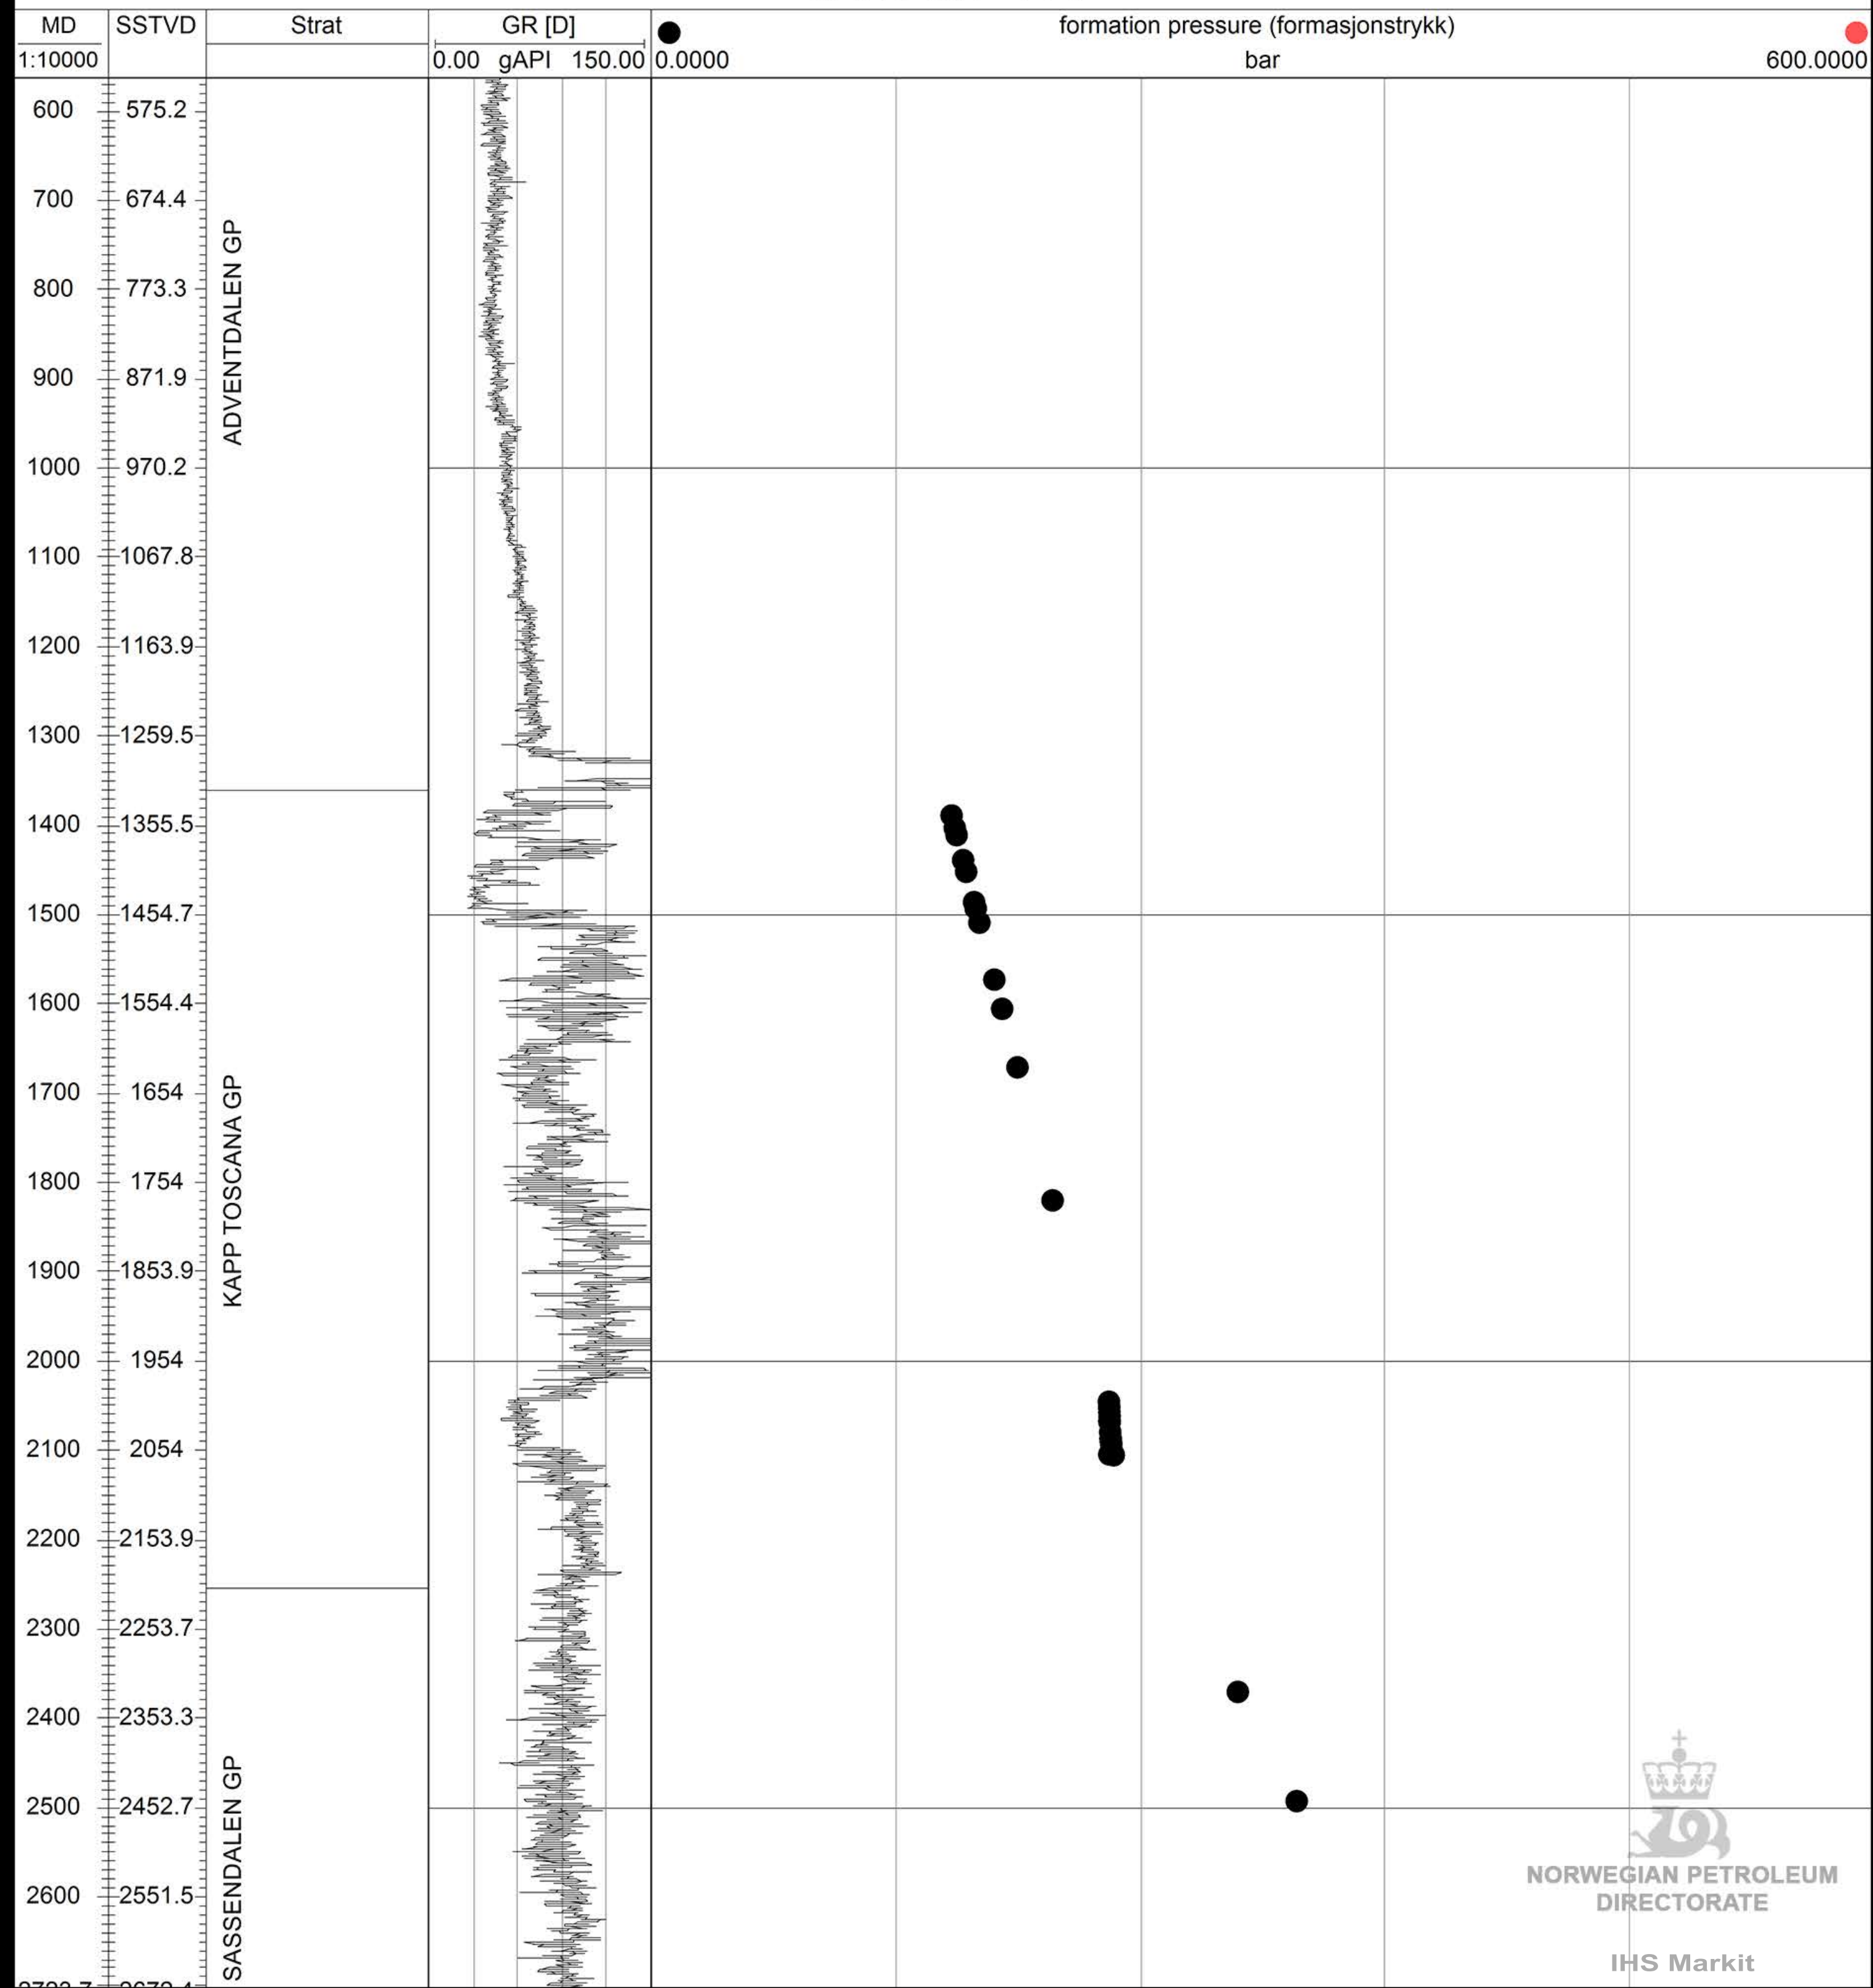

# 7228/7-1 A

NORWEGIAN PETROLEUM  
DIRECTORATE

IHS Markit