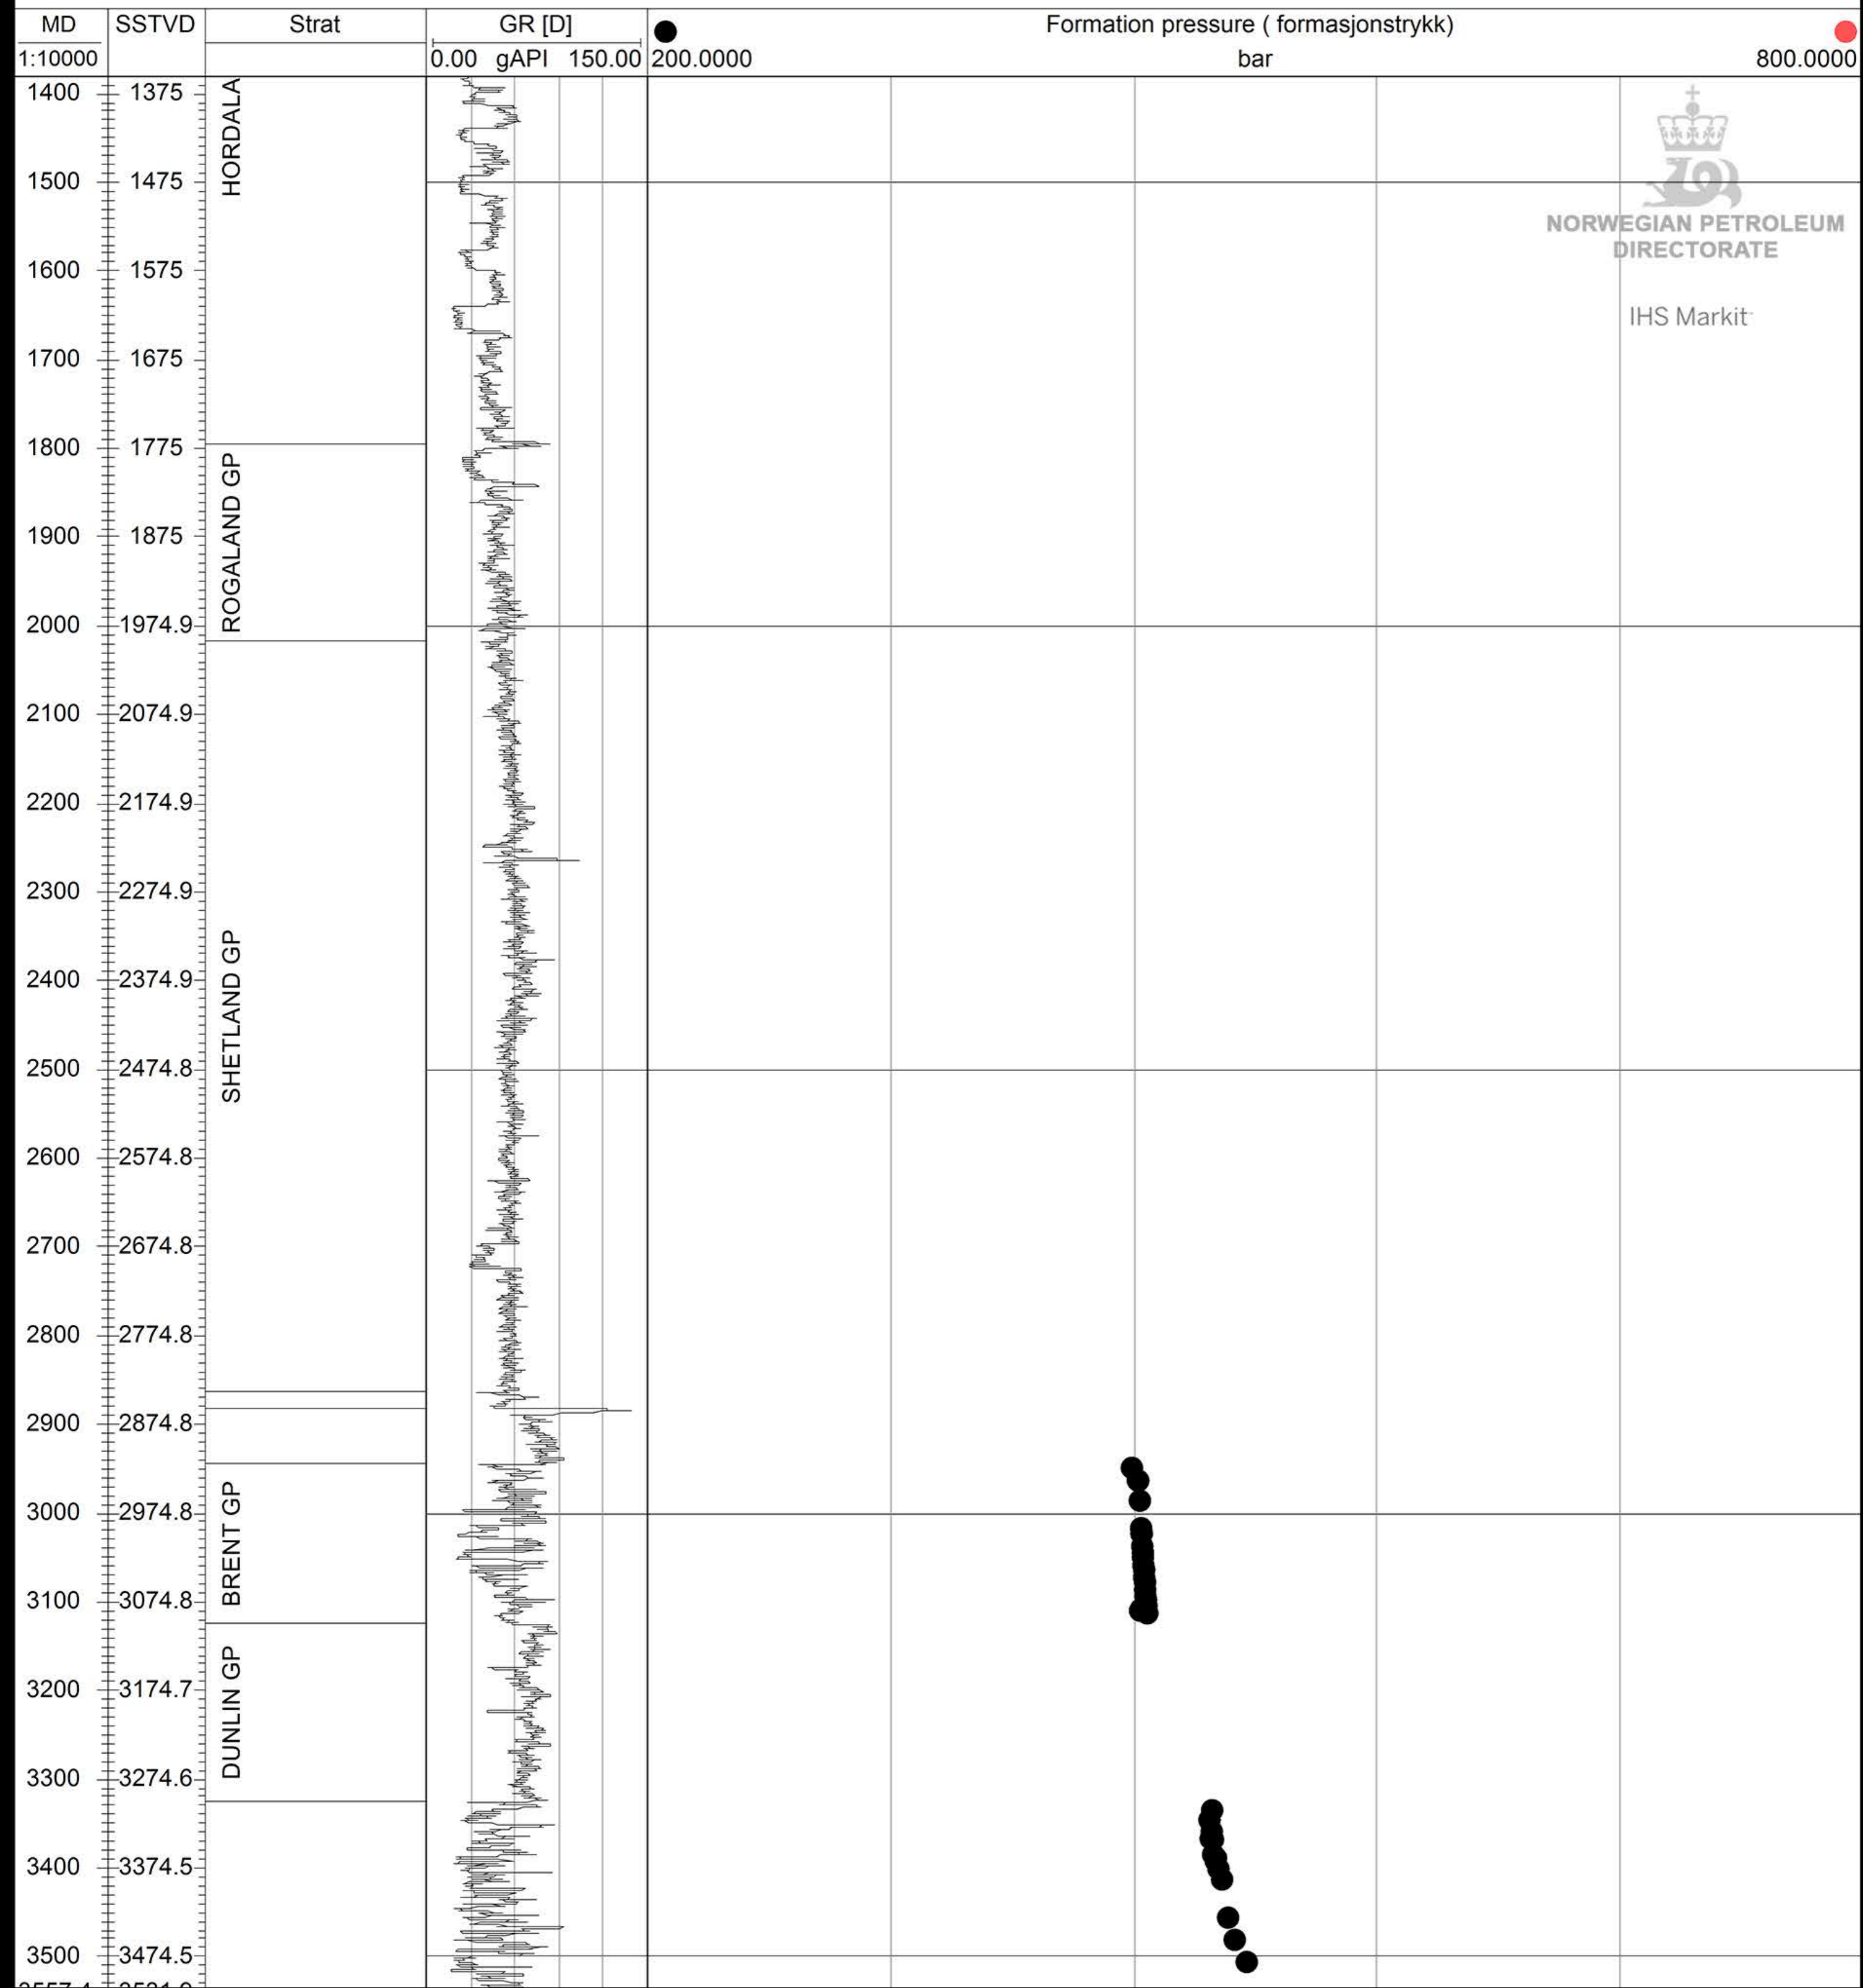

34/10-2

NORWEGIAN PETROLEUM
DIRECTORATE

IHS Markit