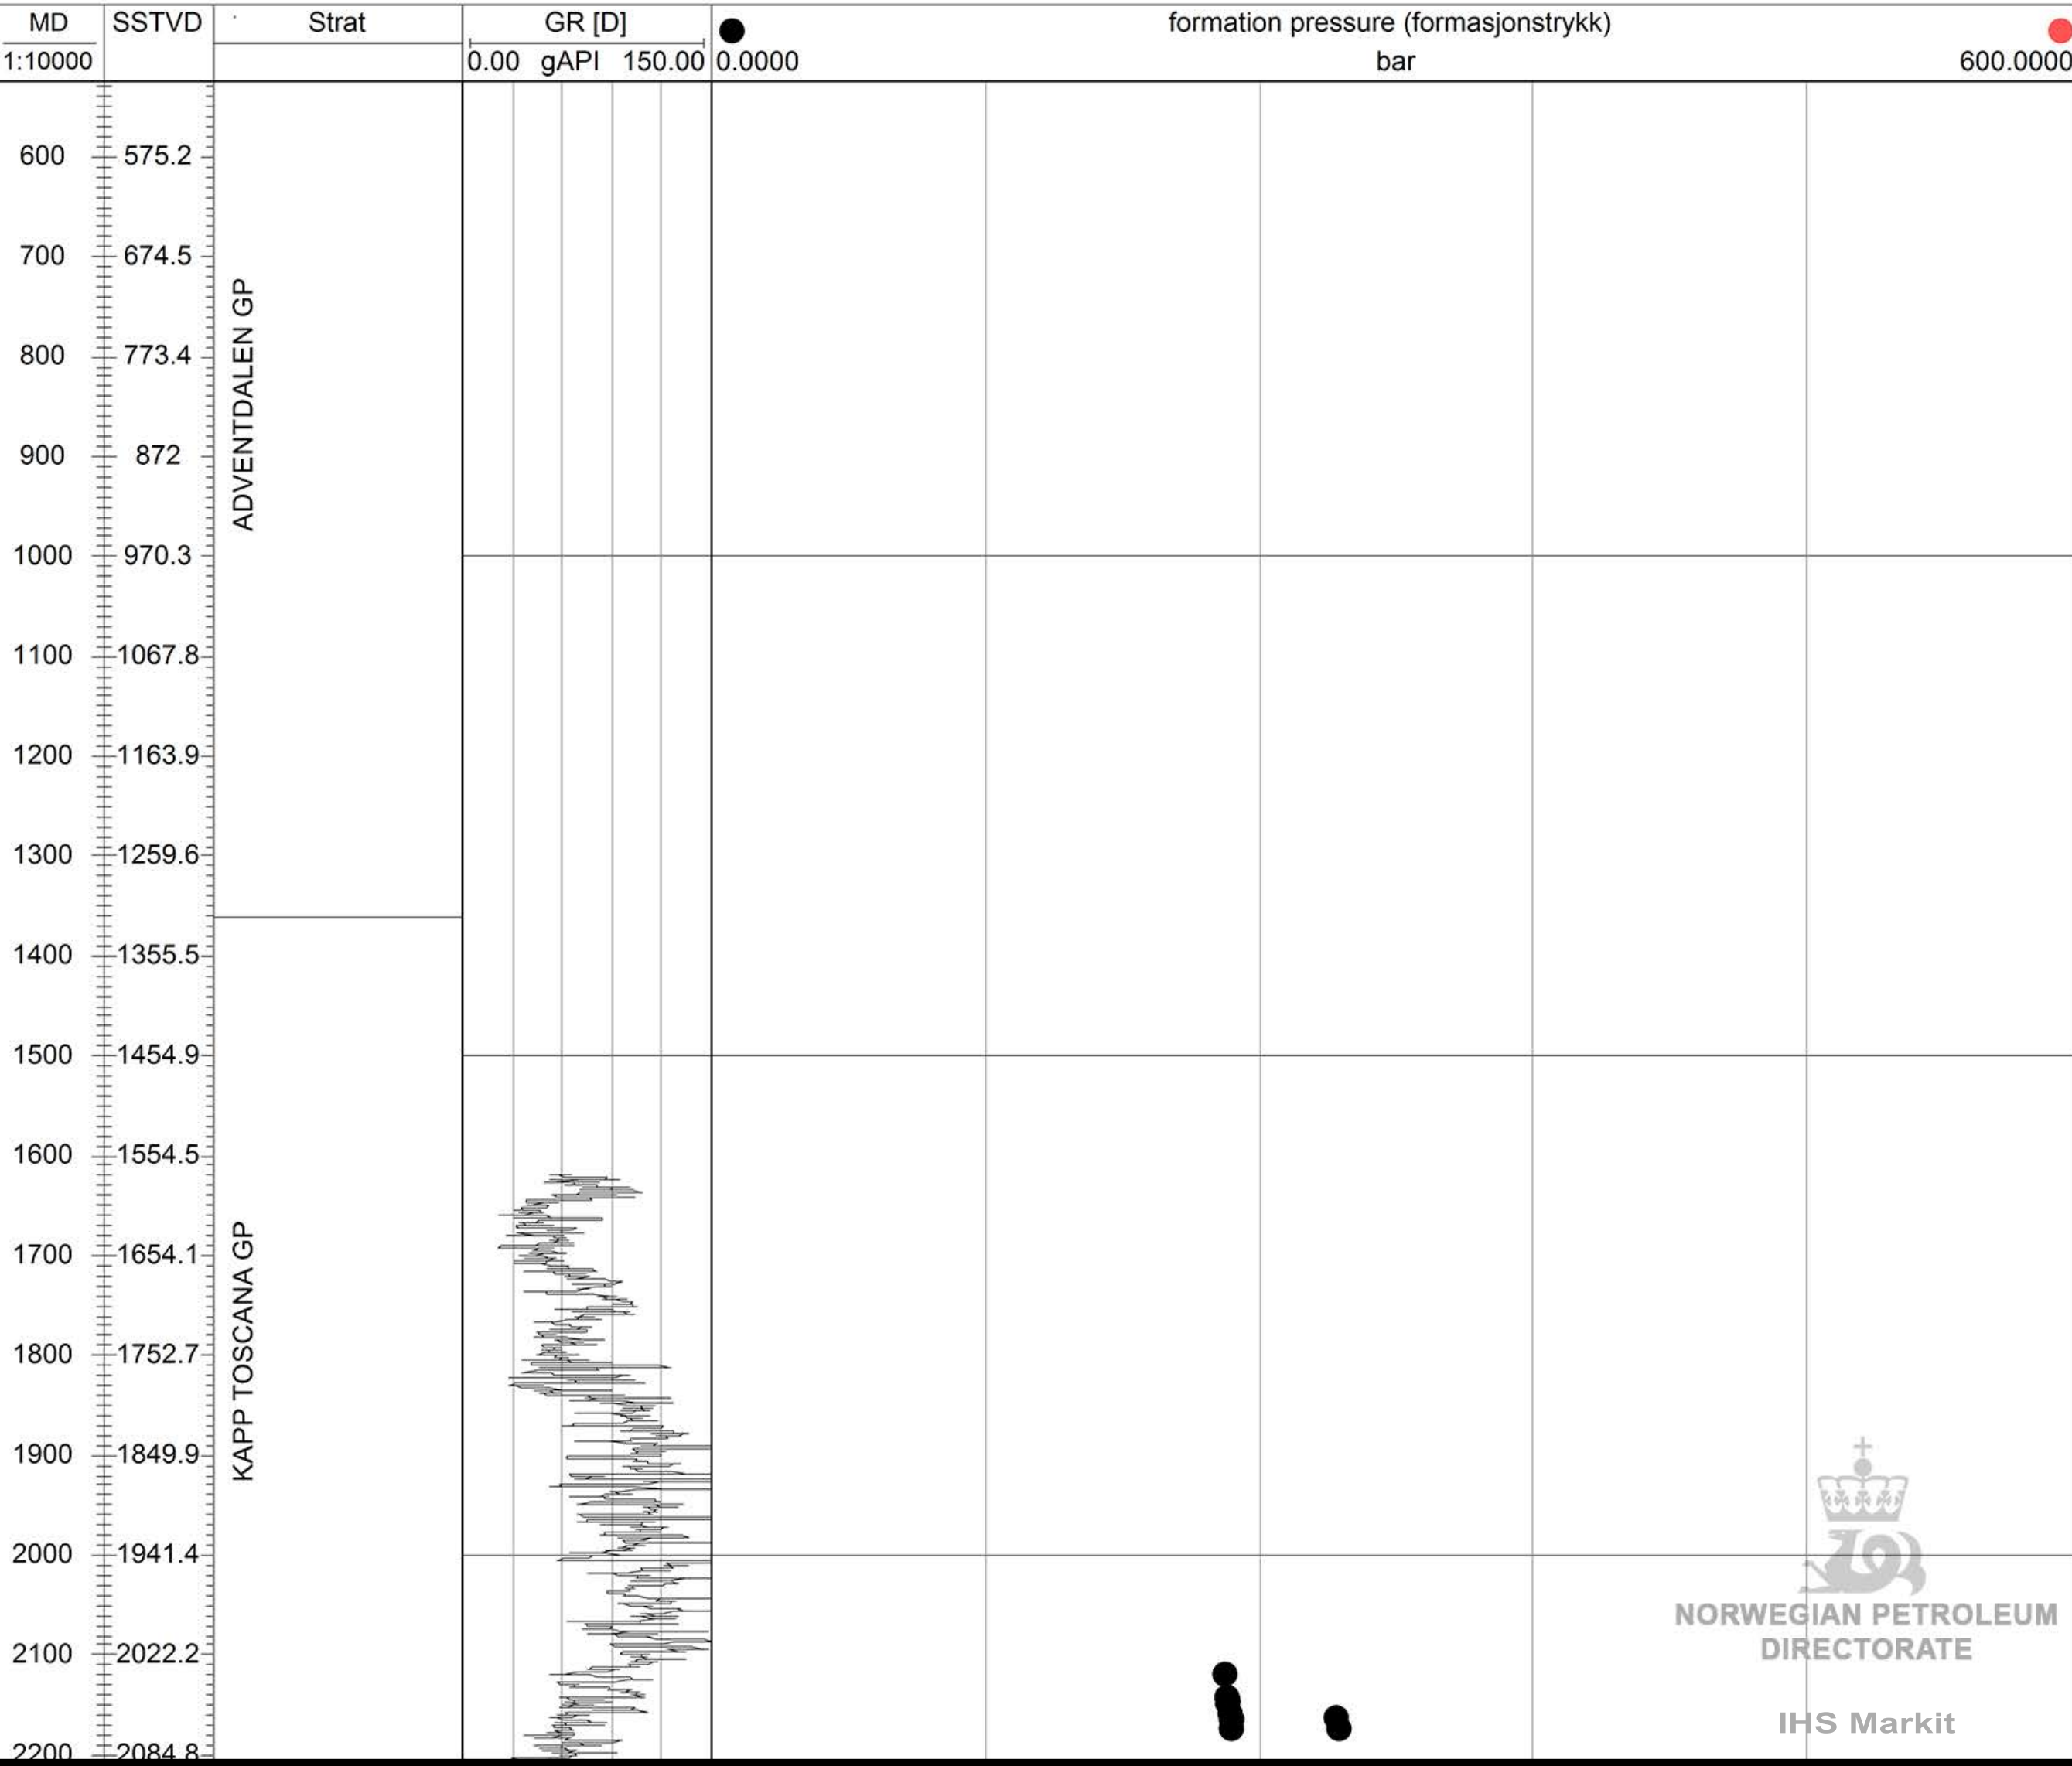

# 7228/7-1 B

NORWEGIAN PETROLEUM  
DIRECTORATE

IHS Markit