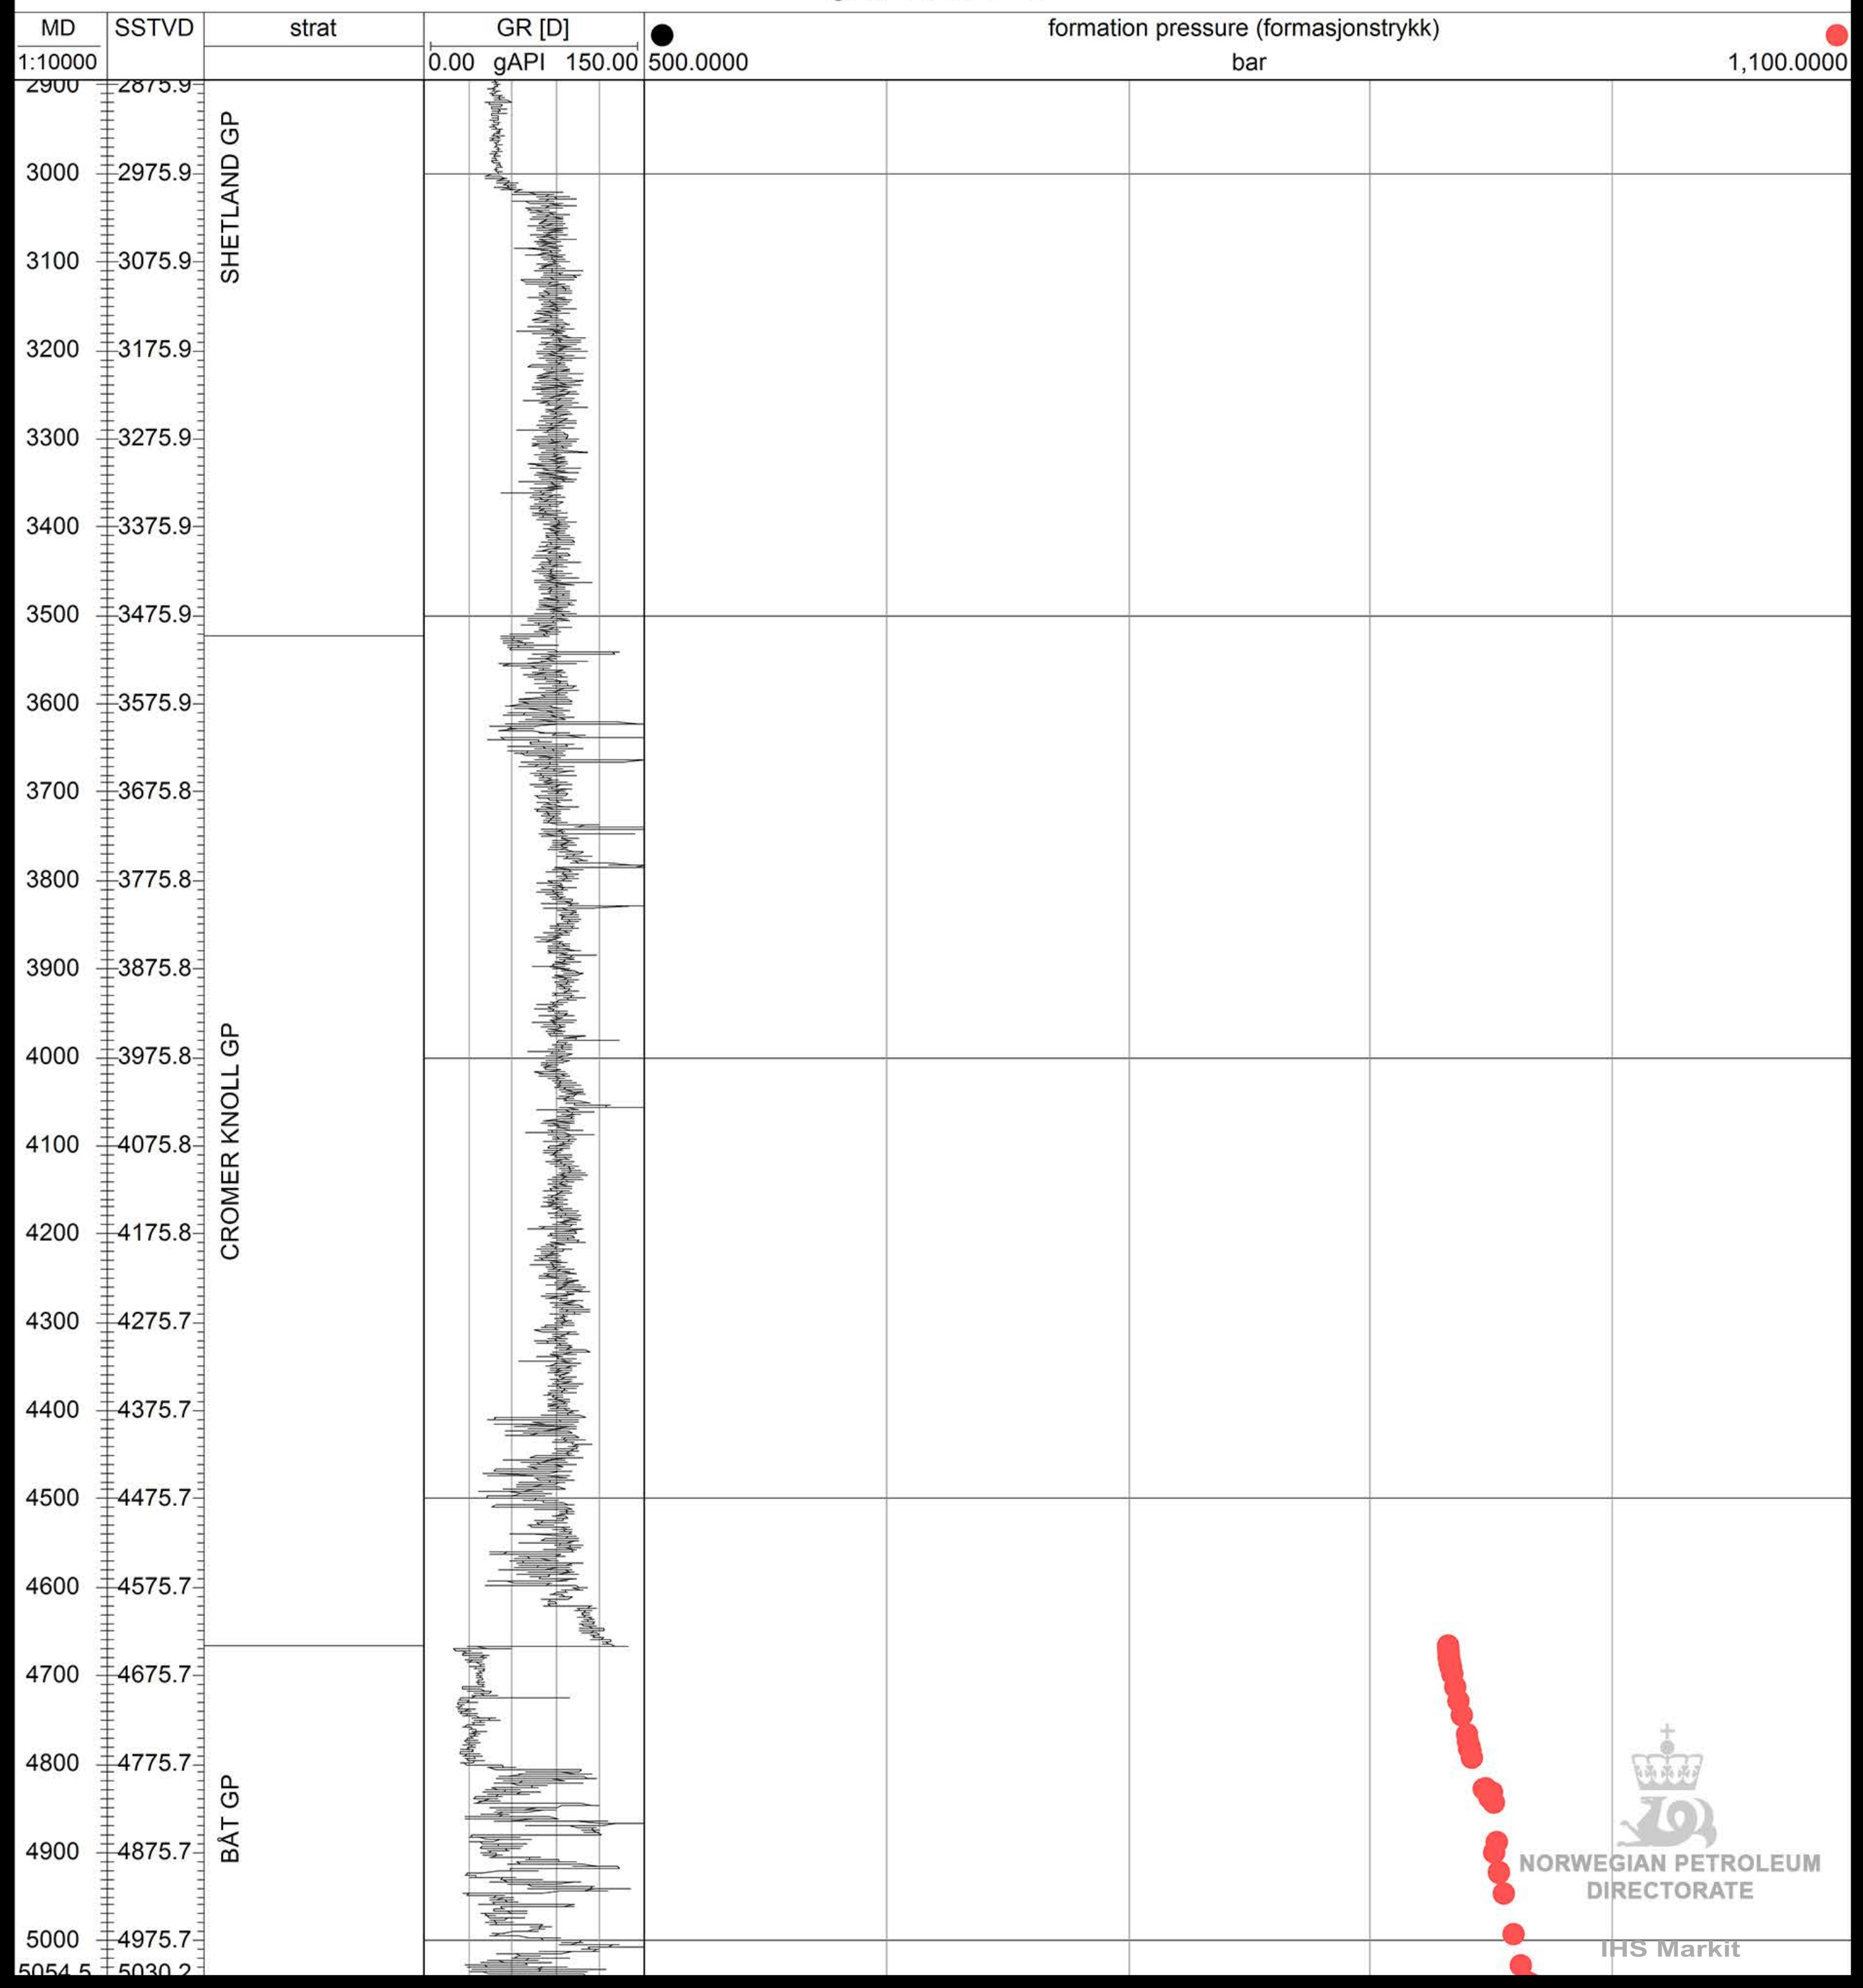

# 6406/1-1

NORWEGIAN PETROLEUM  
DIRECTORATE

IHS Markit