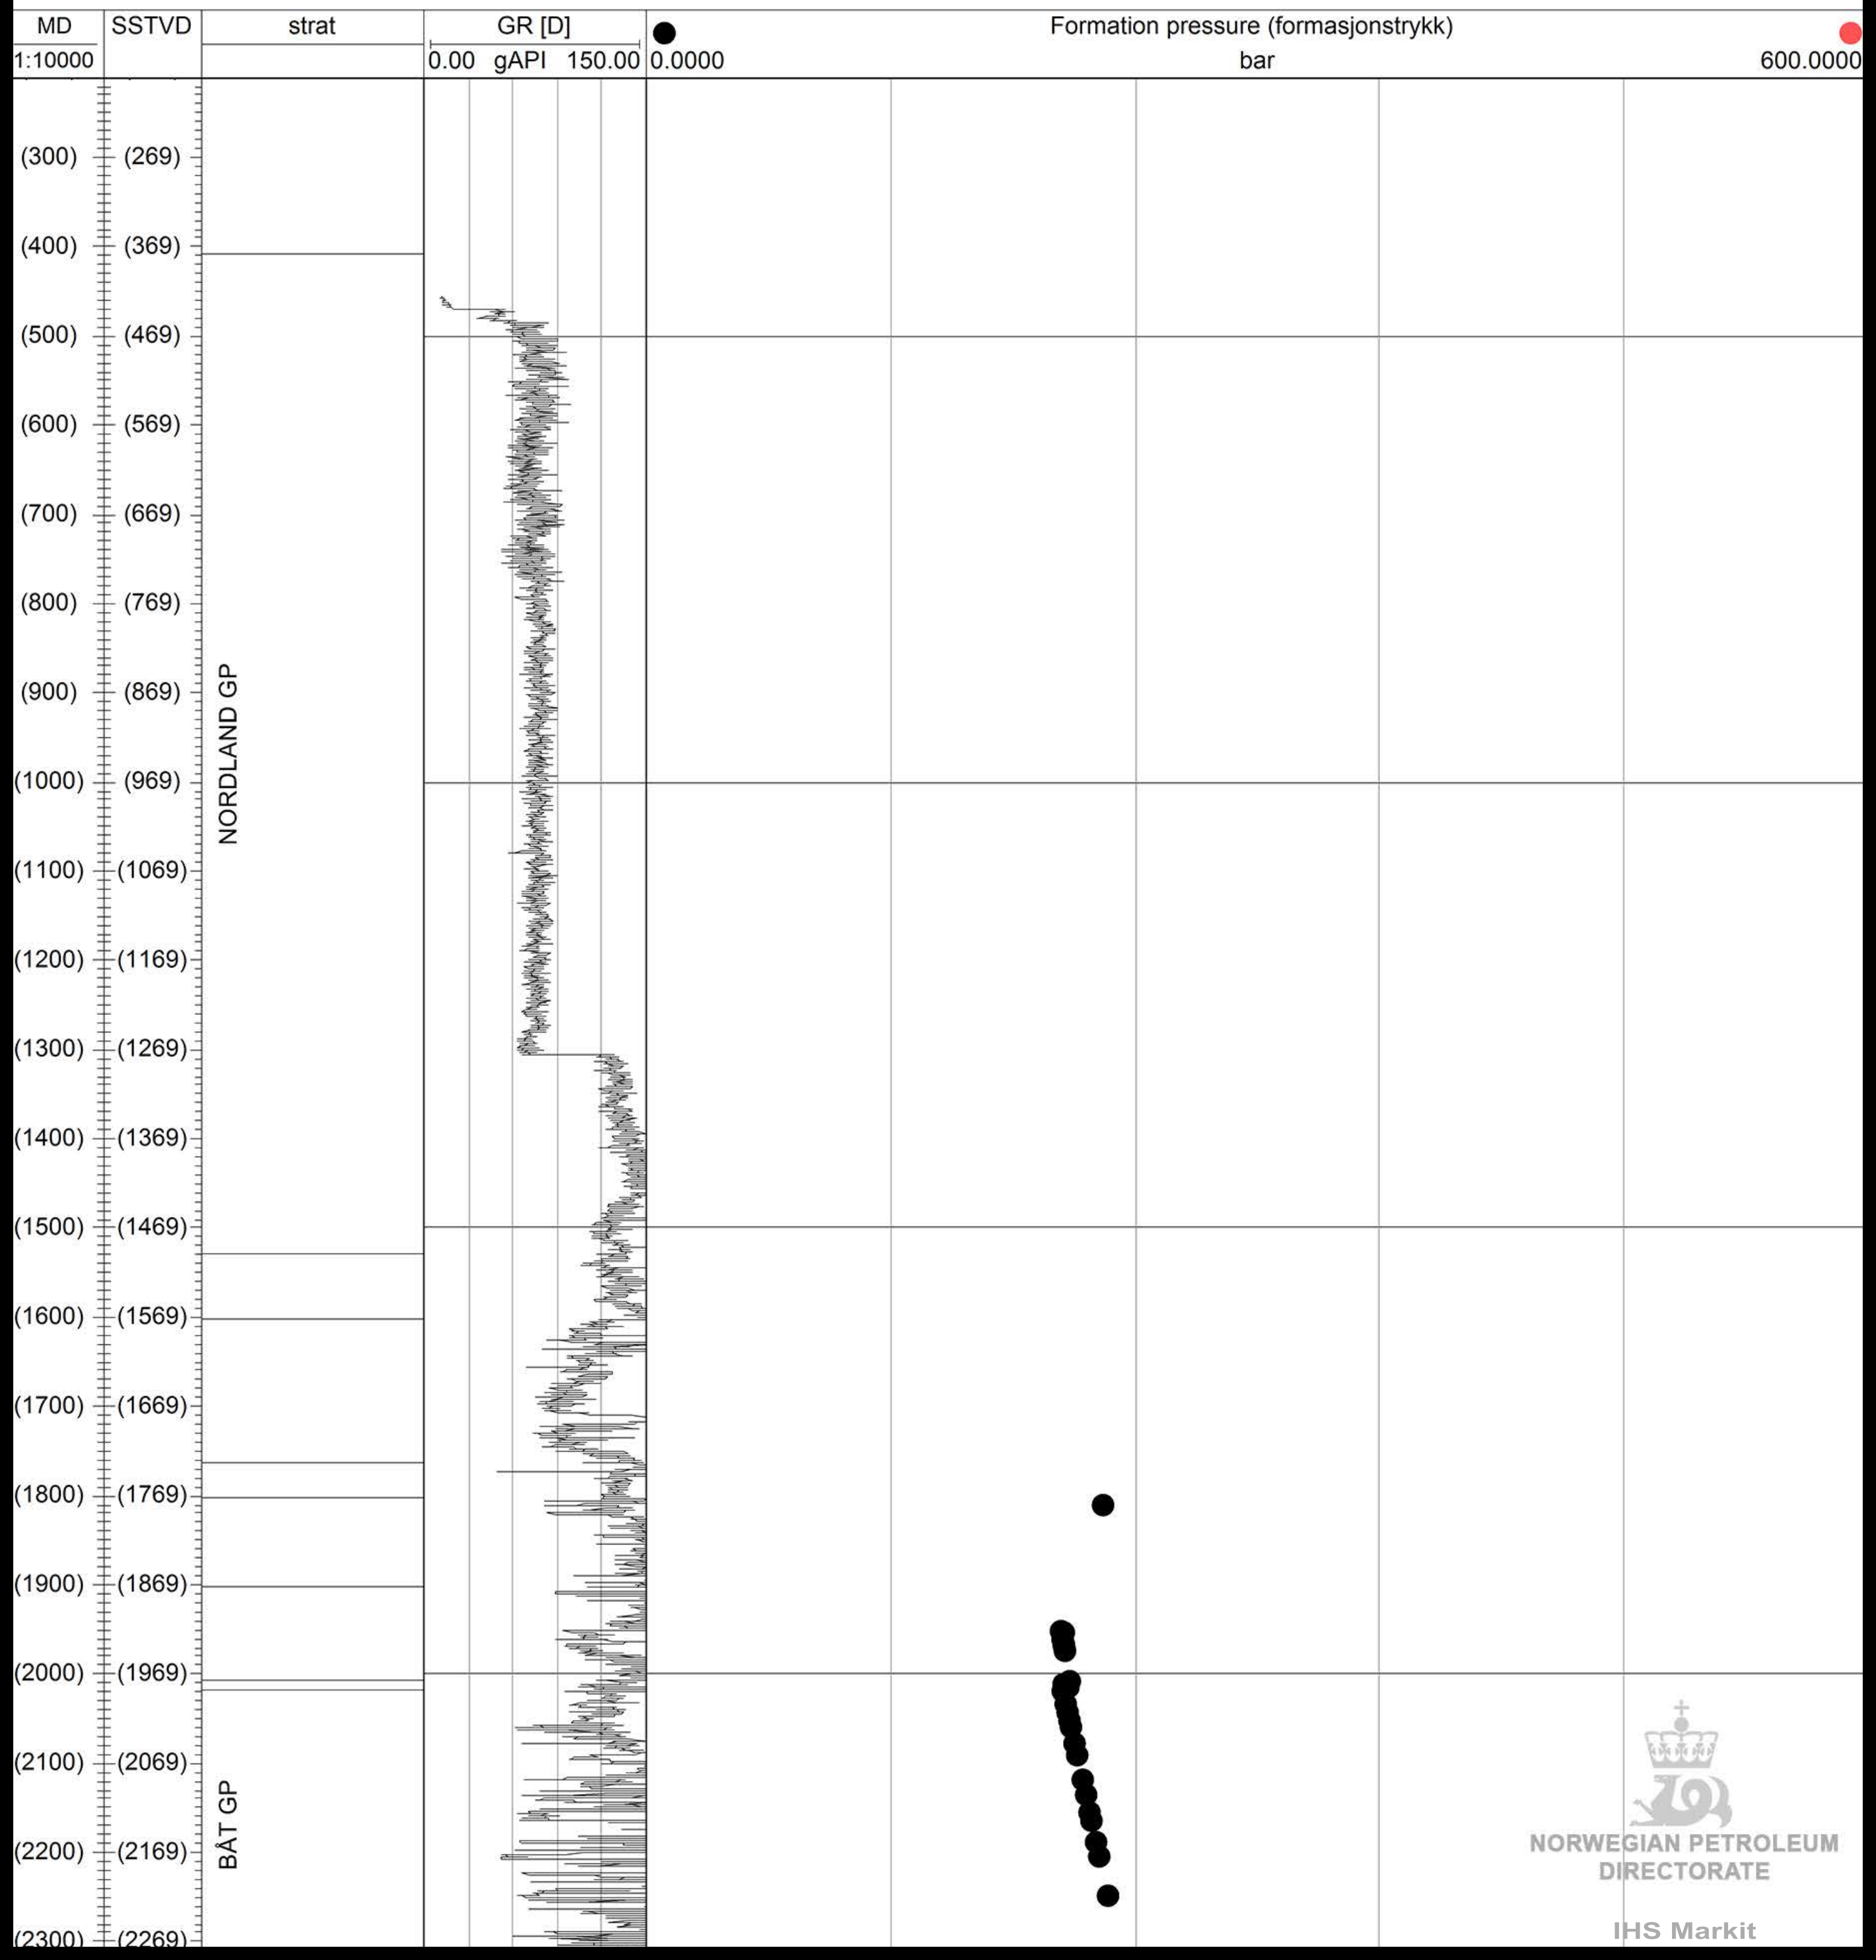

# ● 6608/10-7

NORWEGIAN PETROLEUM  
DIRECTORATE

IHS Markit