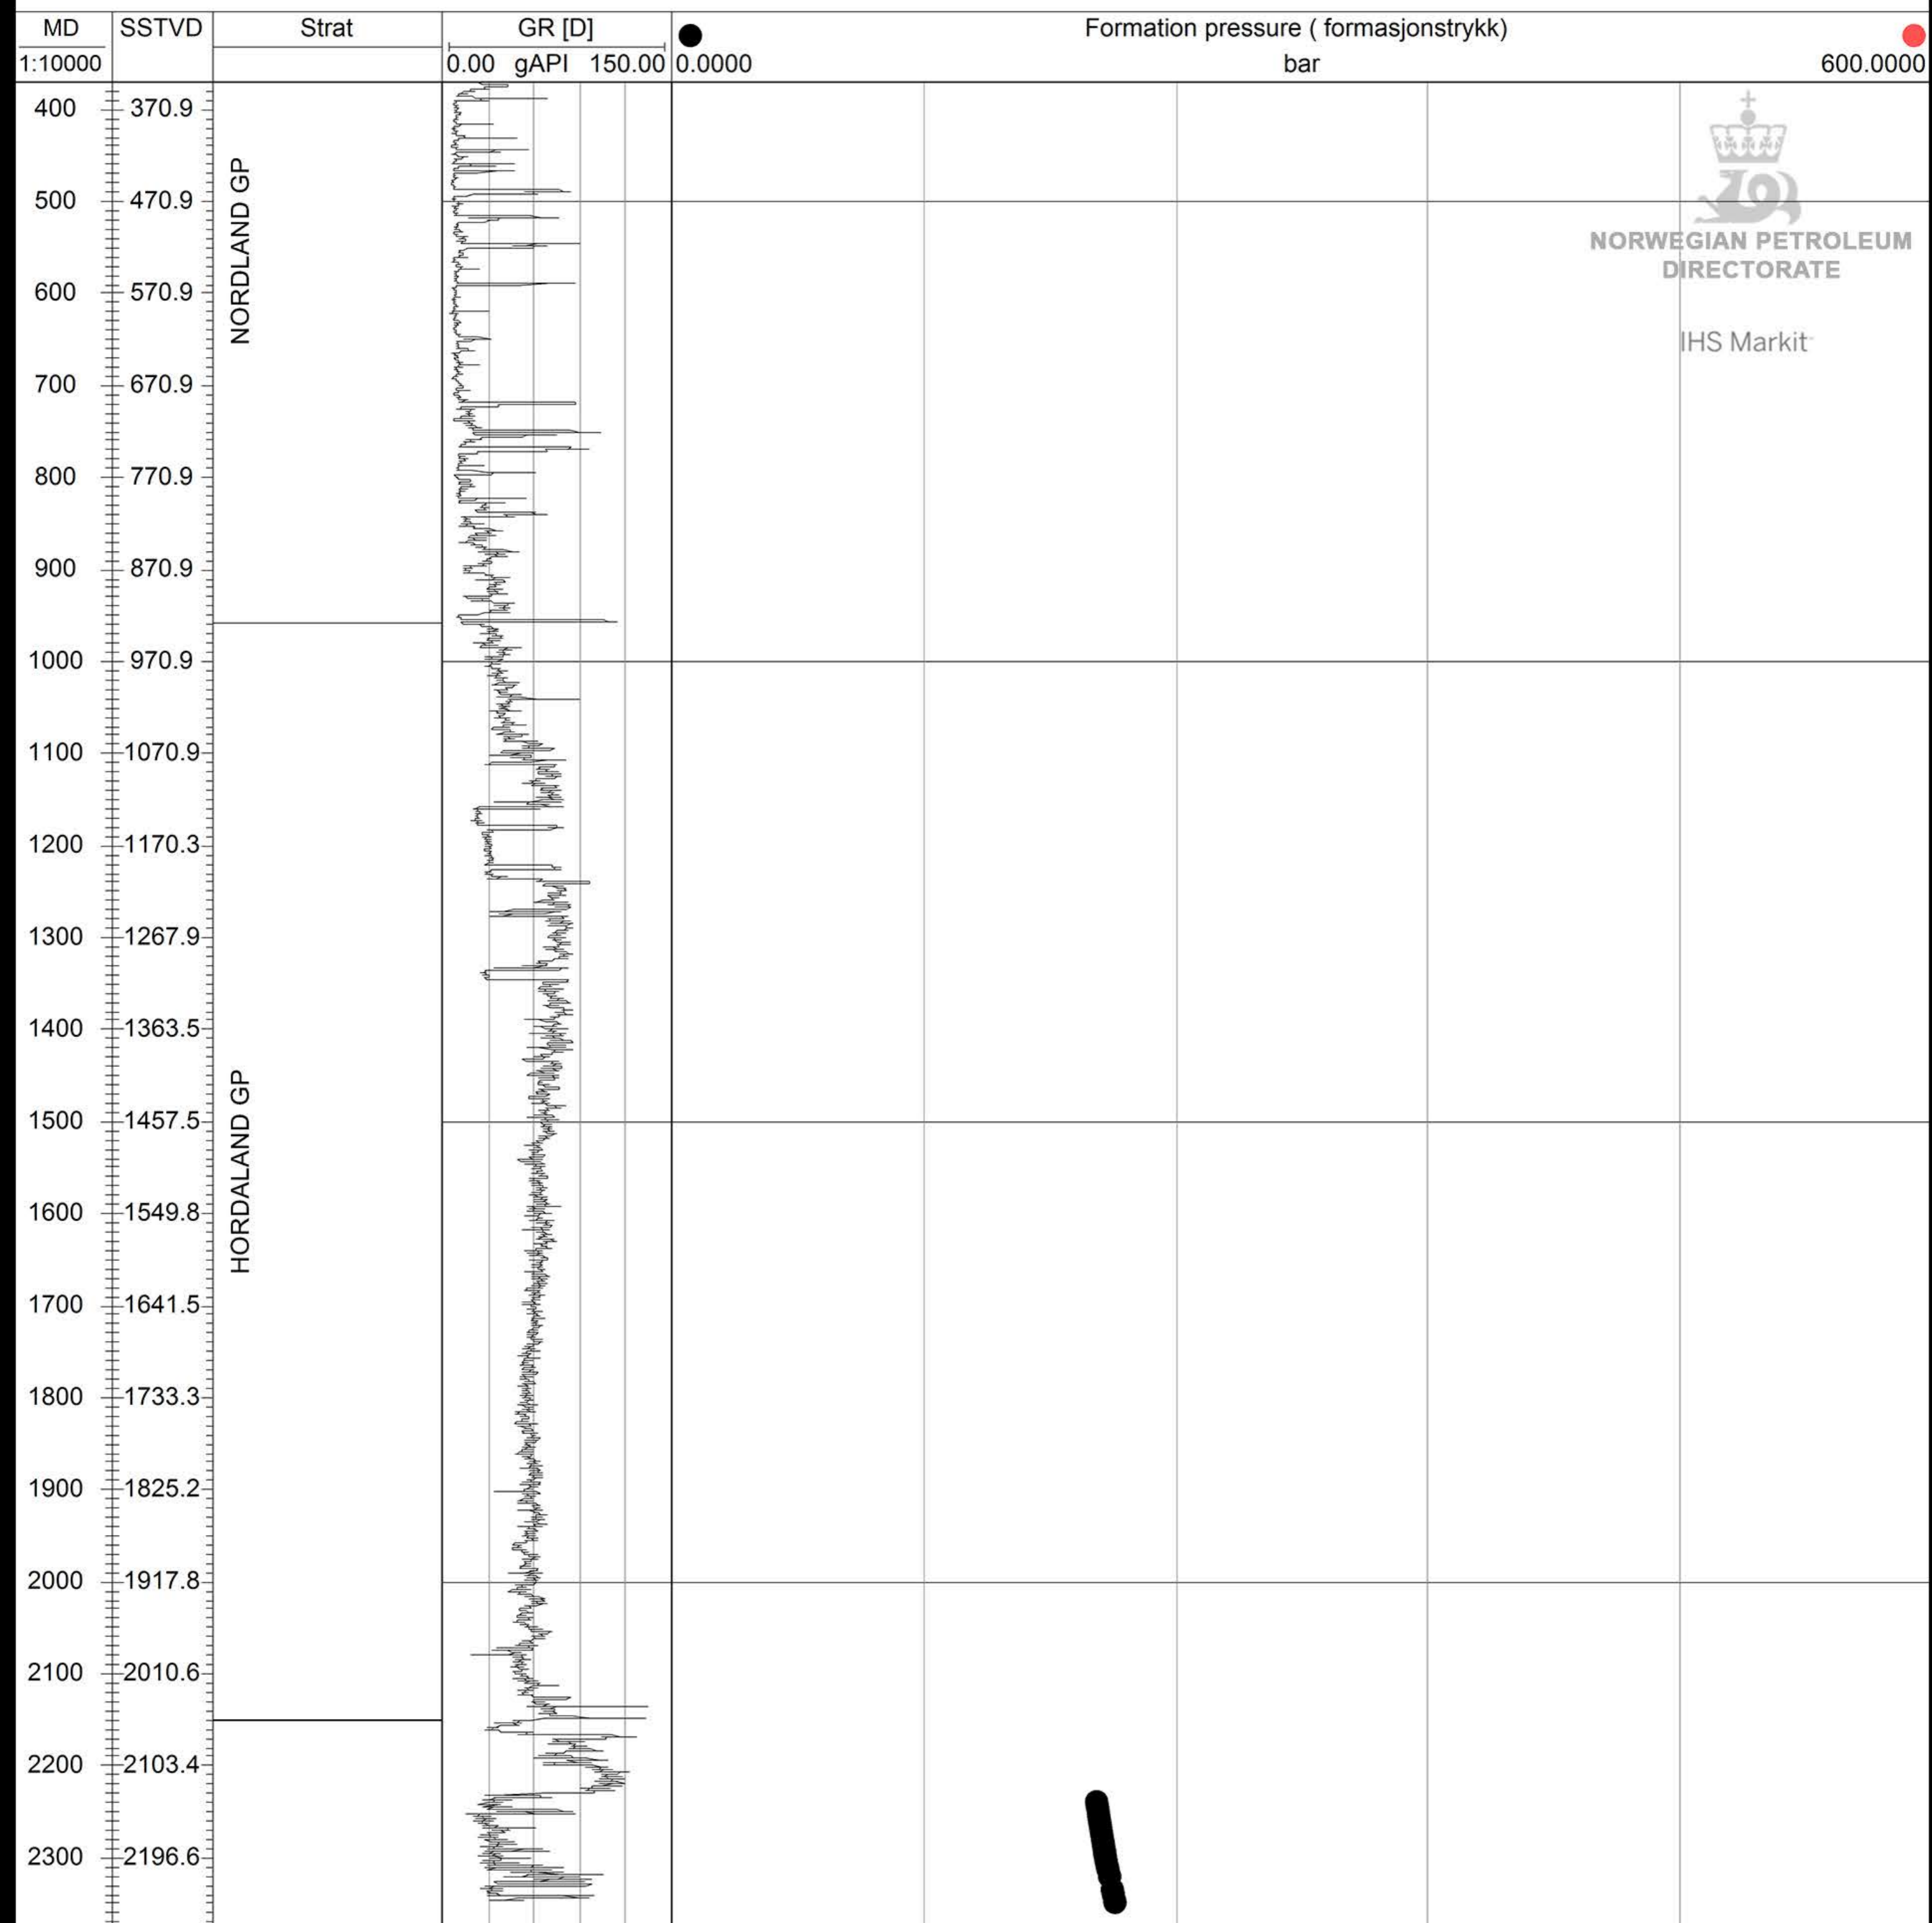

● 25/4-9 S

NORWEGIAN PETROLEUM
DIRECTORATE

IHS Markit