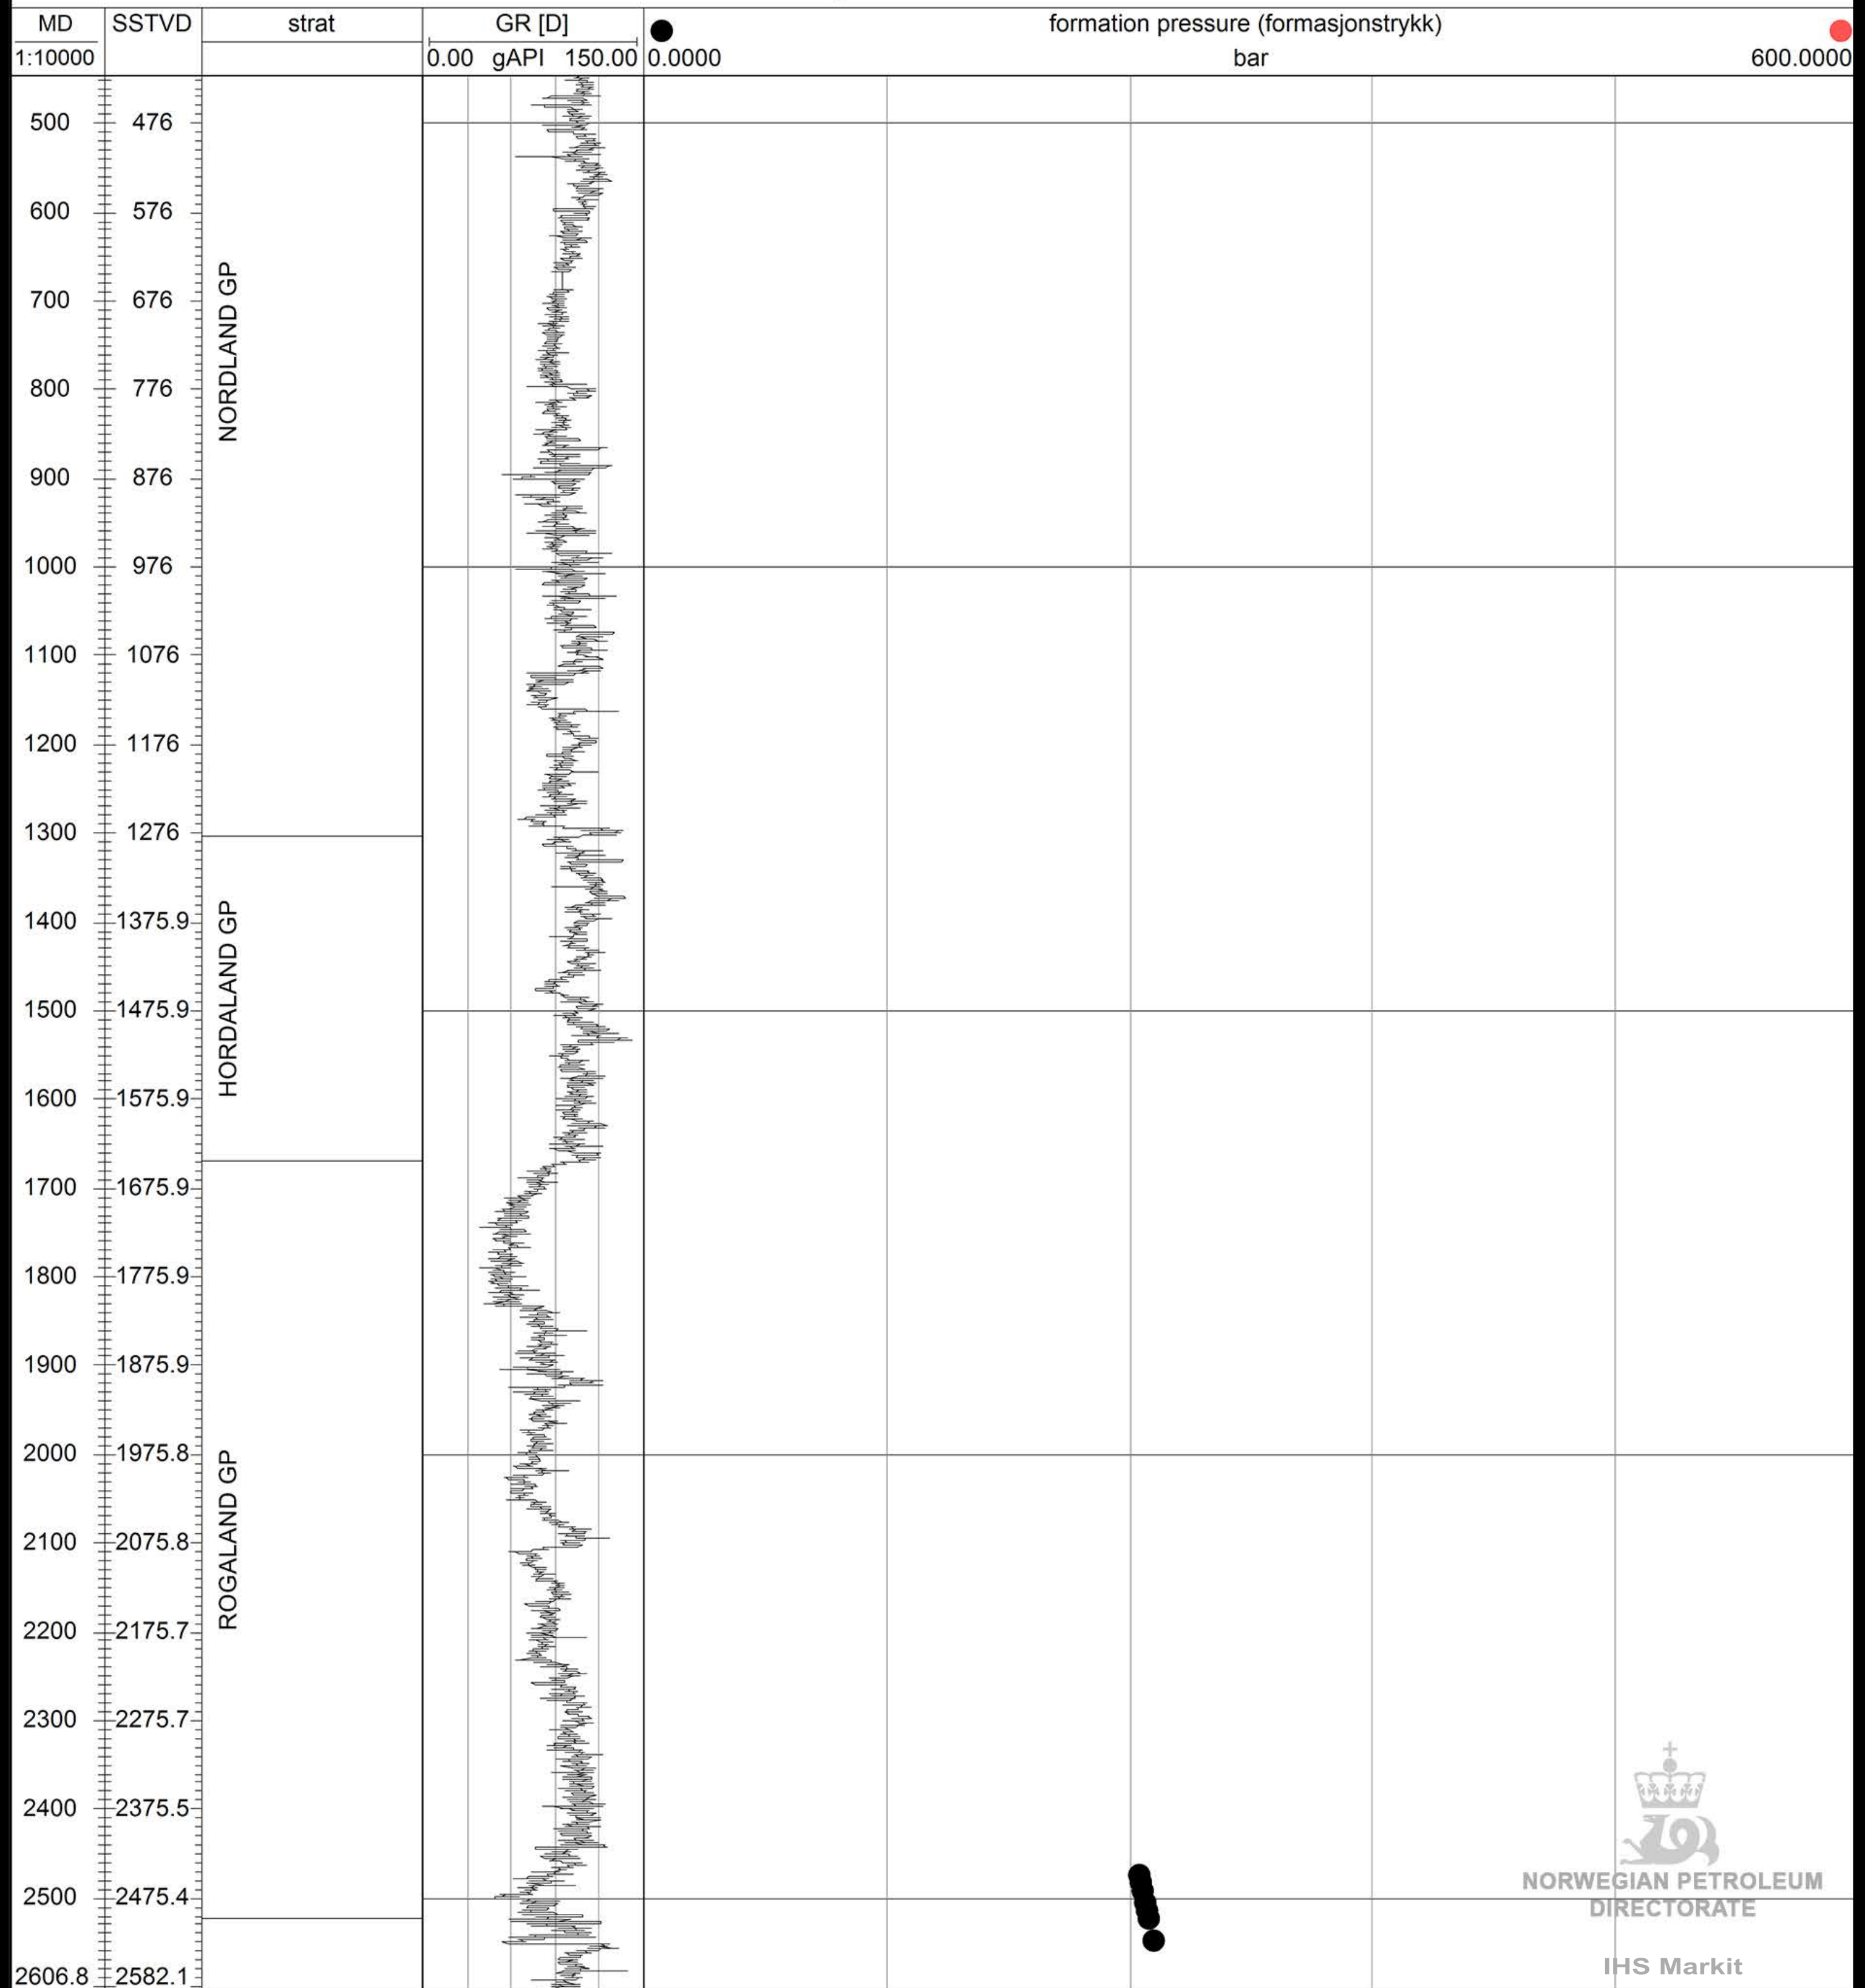

# 6305/9-1

NORWEGIAN PETROLEUM  
DIRECTORATE

IHS Markit