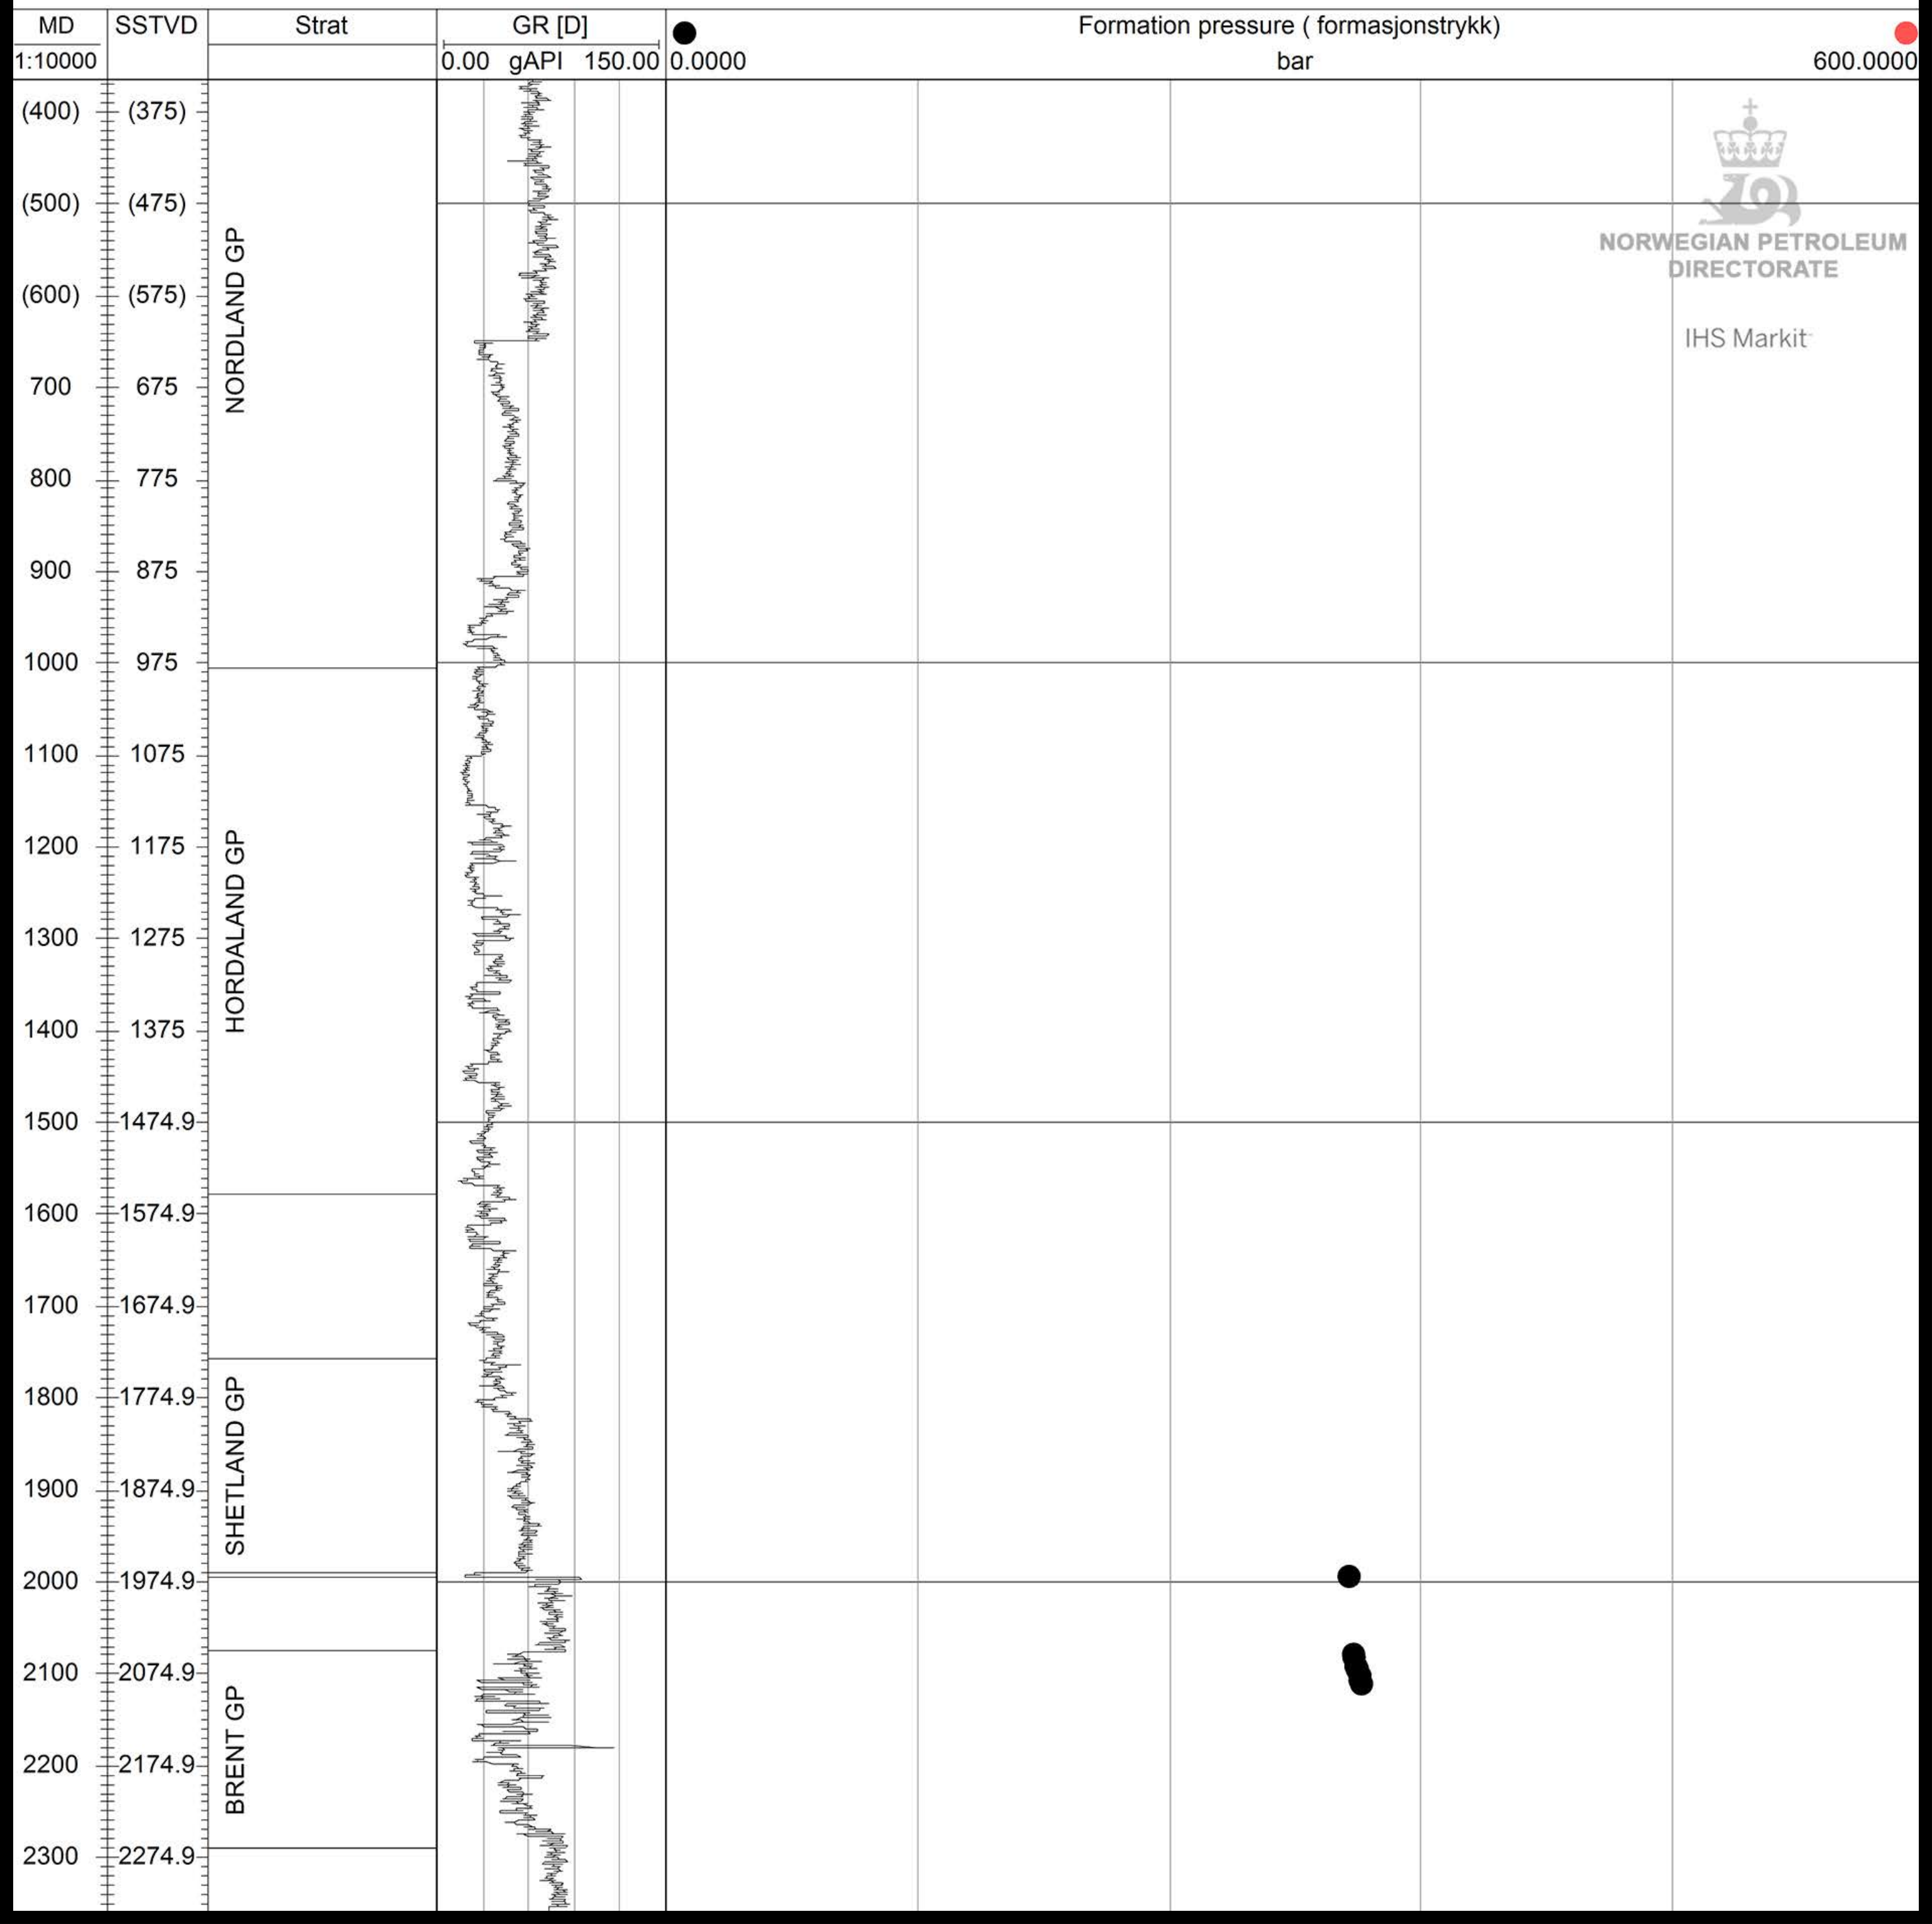

34/10-6

NORWEGIAN PETROLEUM
DIRECTORATE

IHS Markit