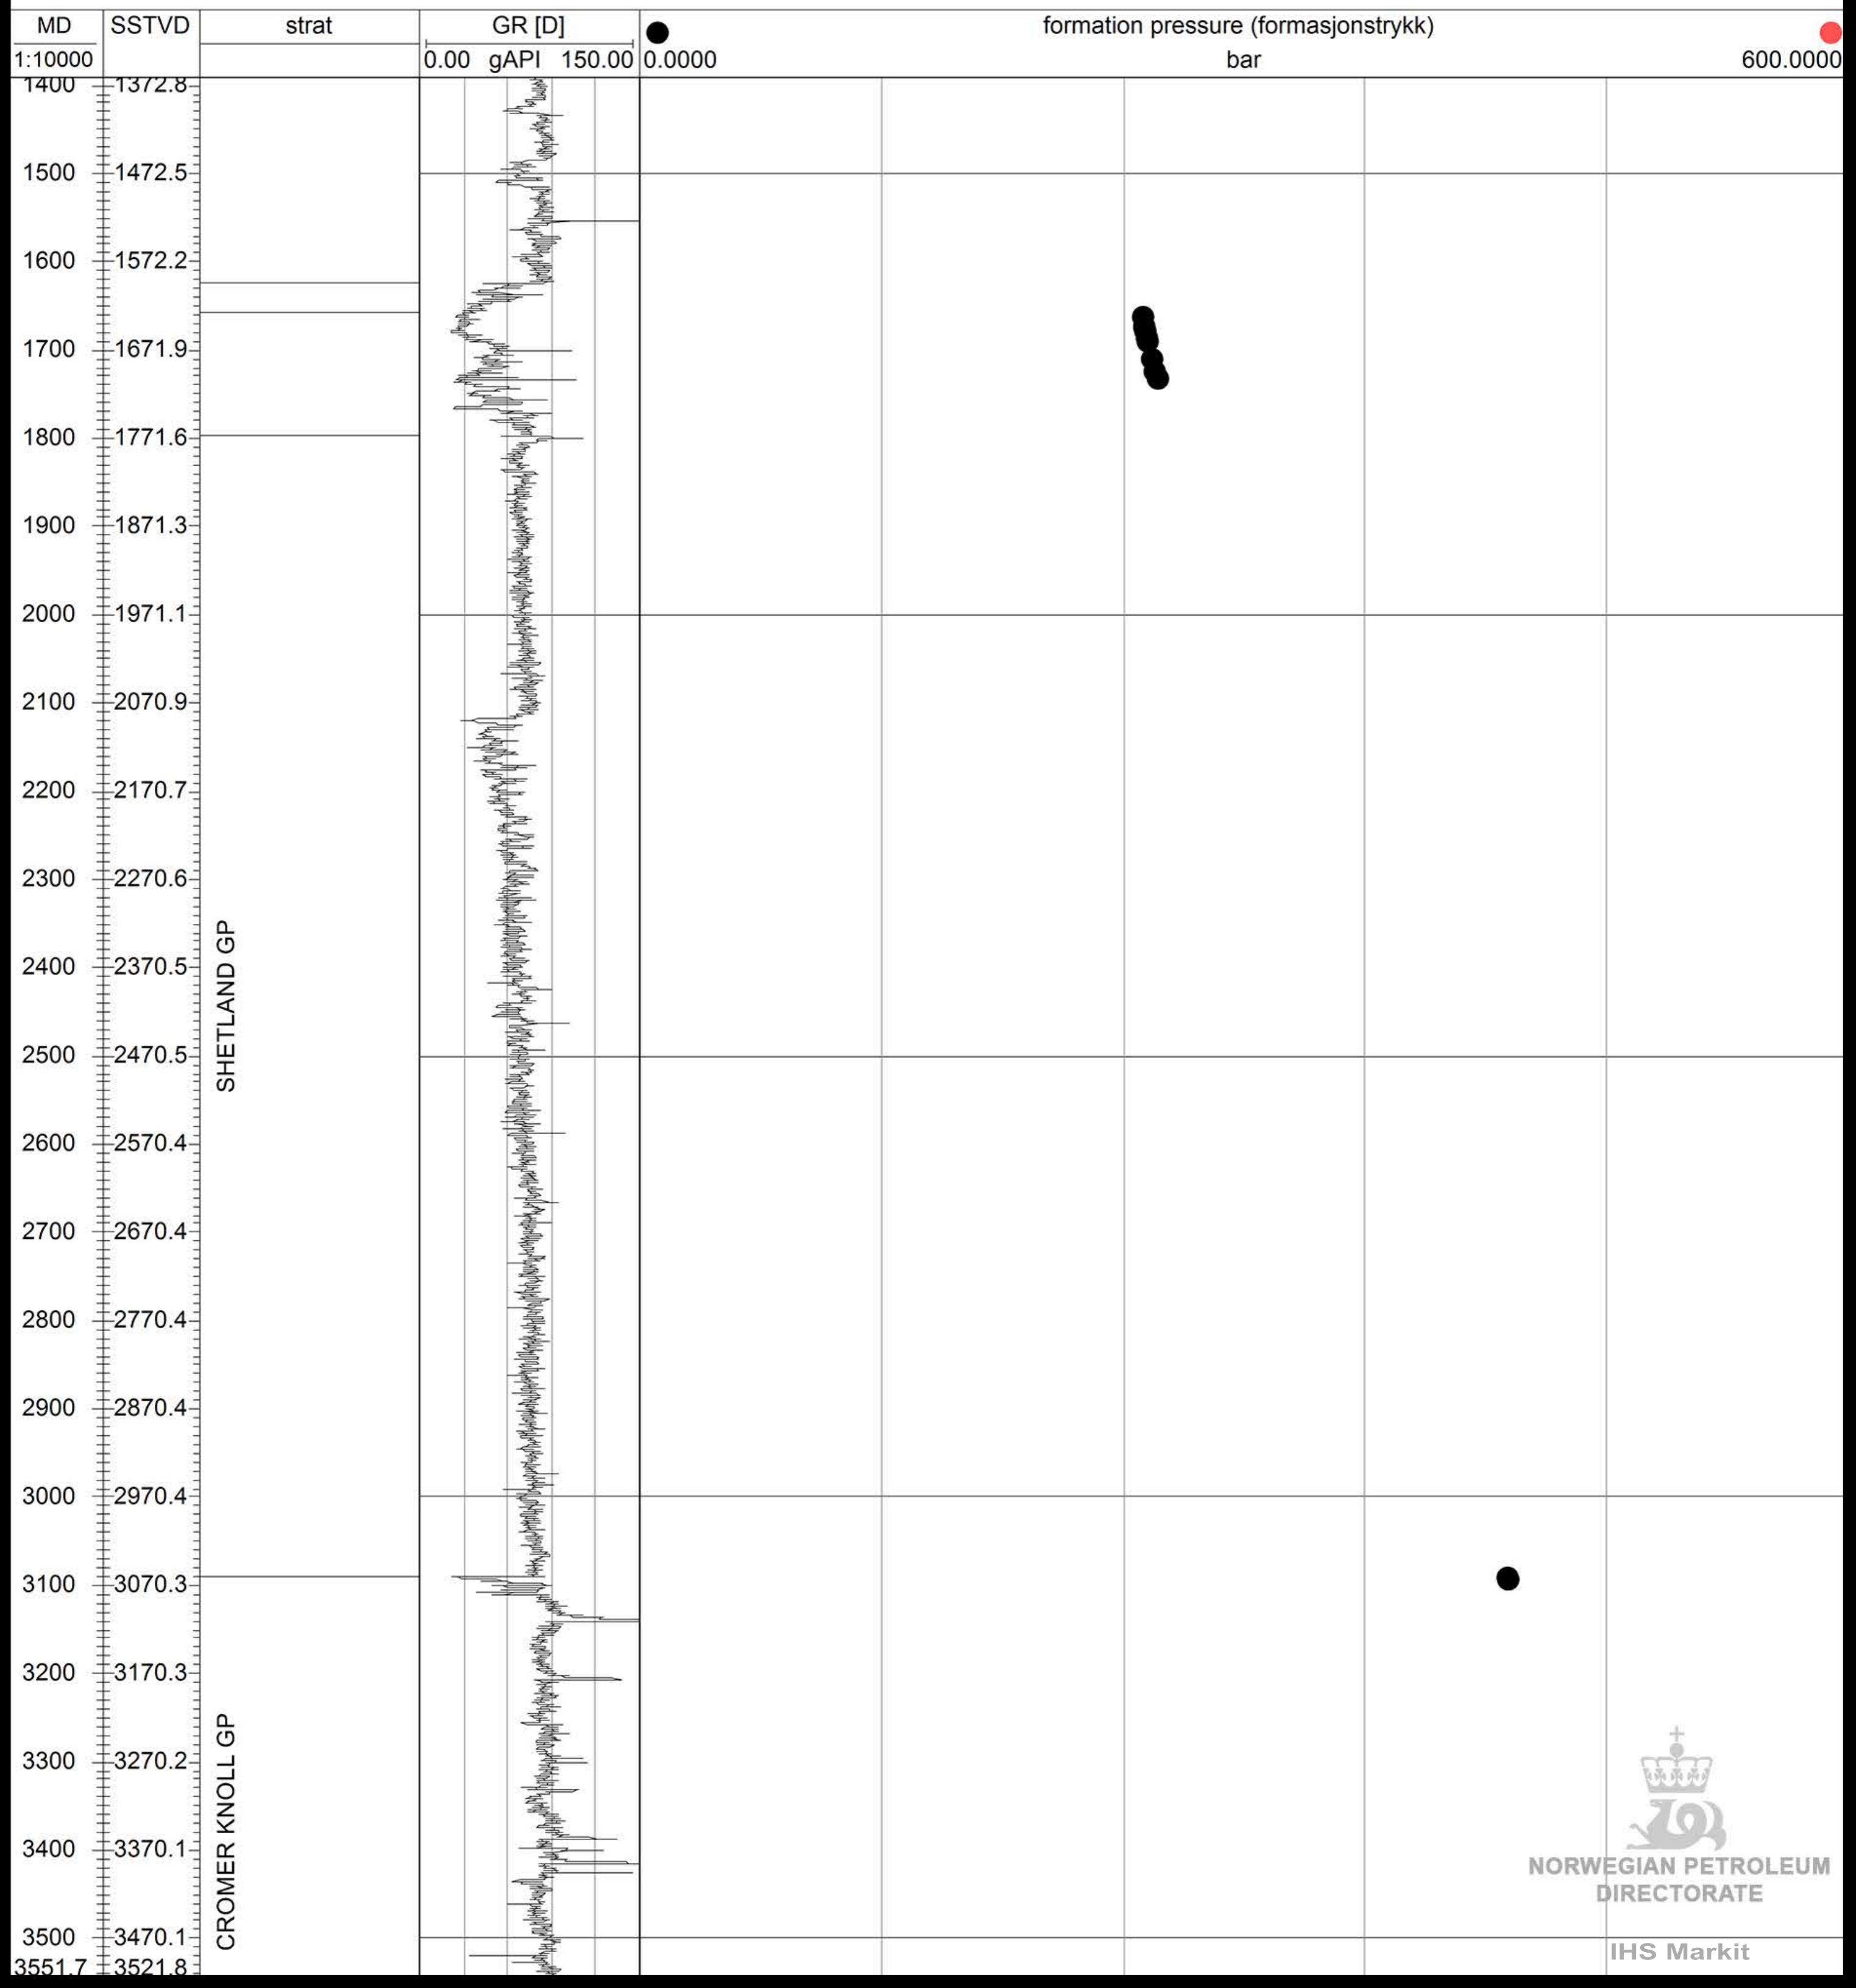

6506/3-1

NORWEGIAN PETROLEUM
DIRECTORATE

IHS Markit