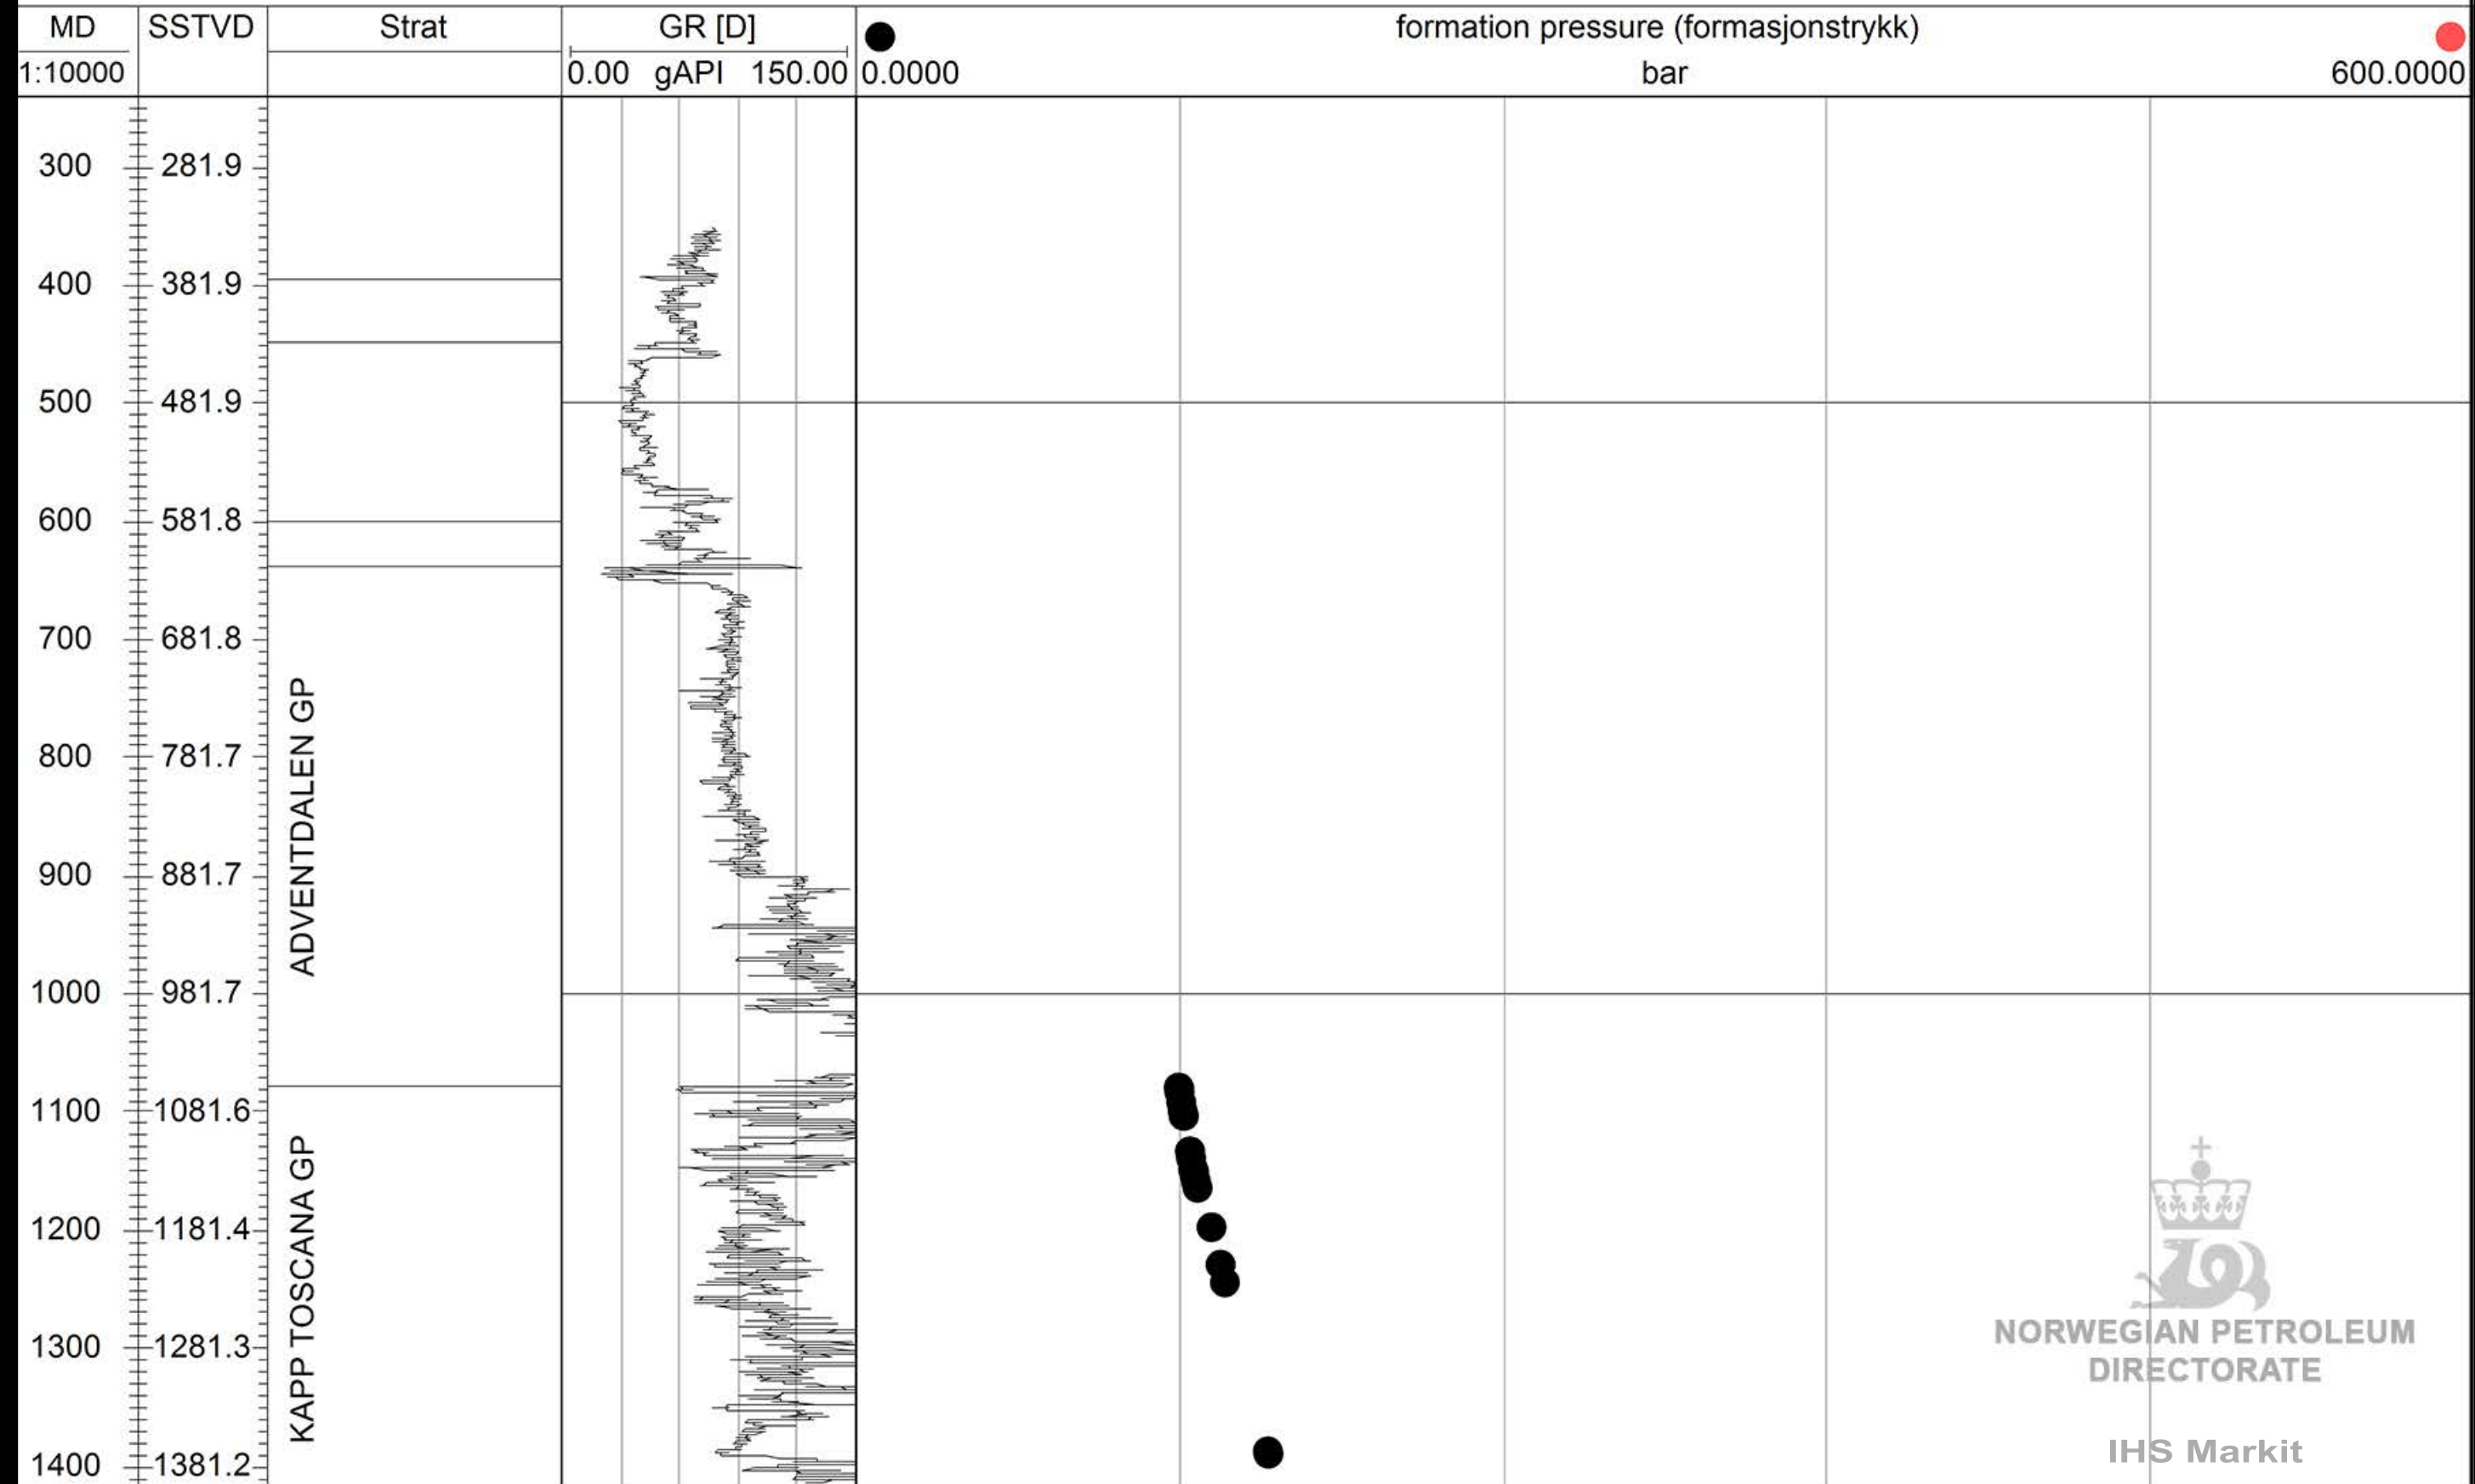

● 7122/7-2

NORWEGIAN PETROLEUM
DIRECTORATE

IHS Markit