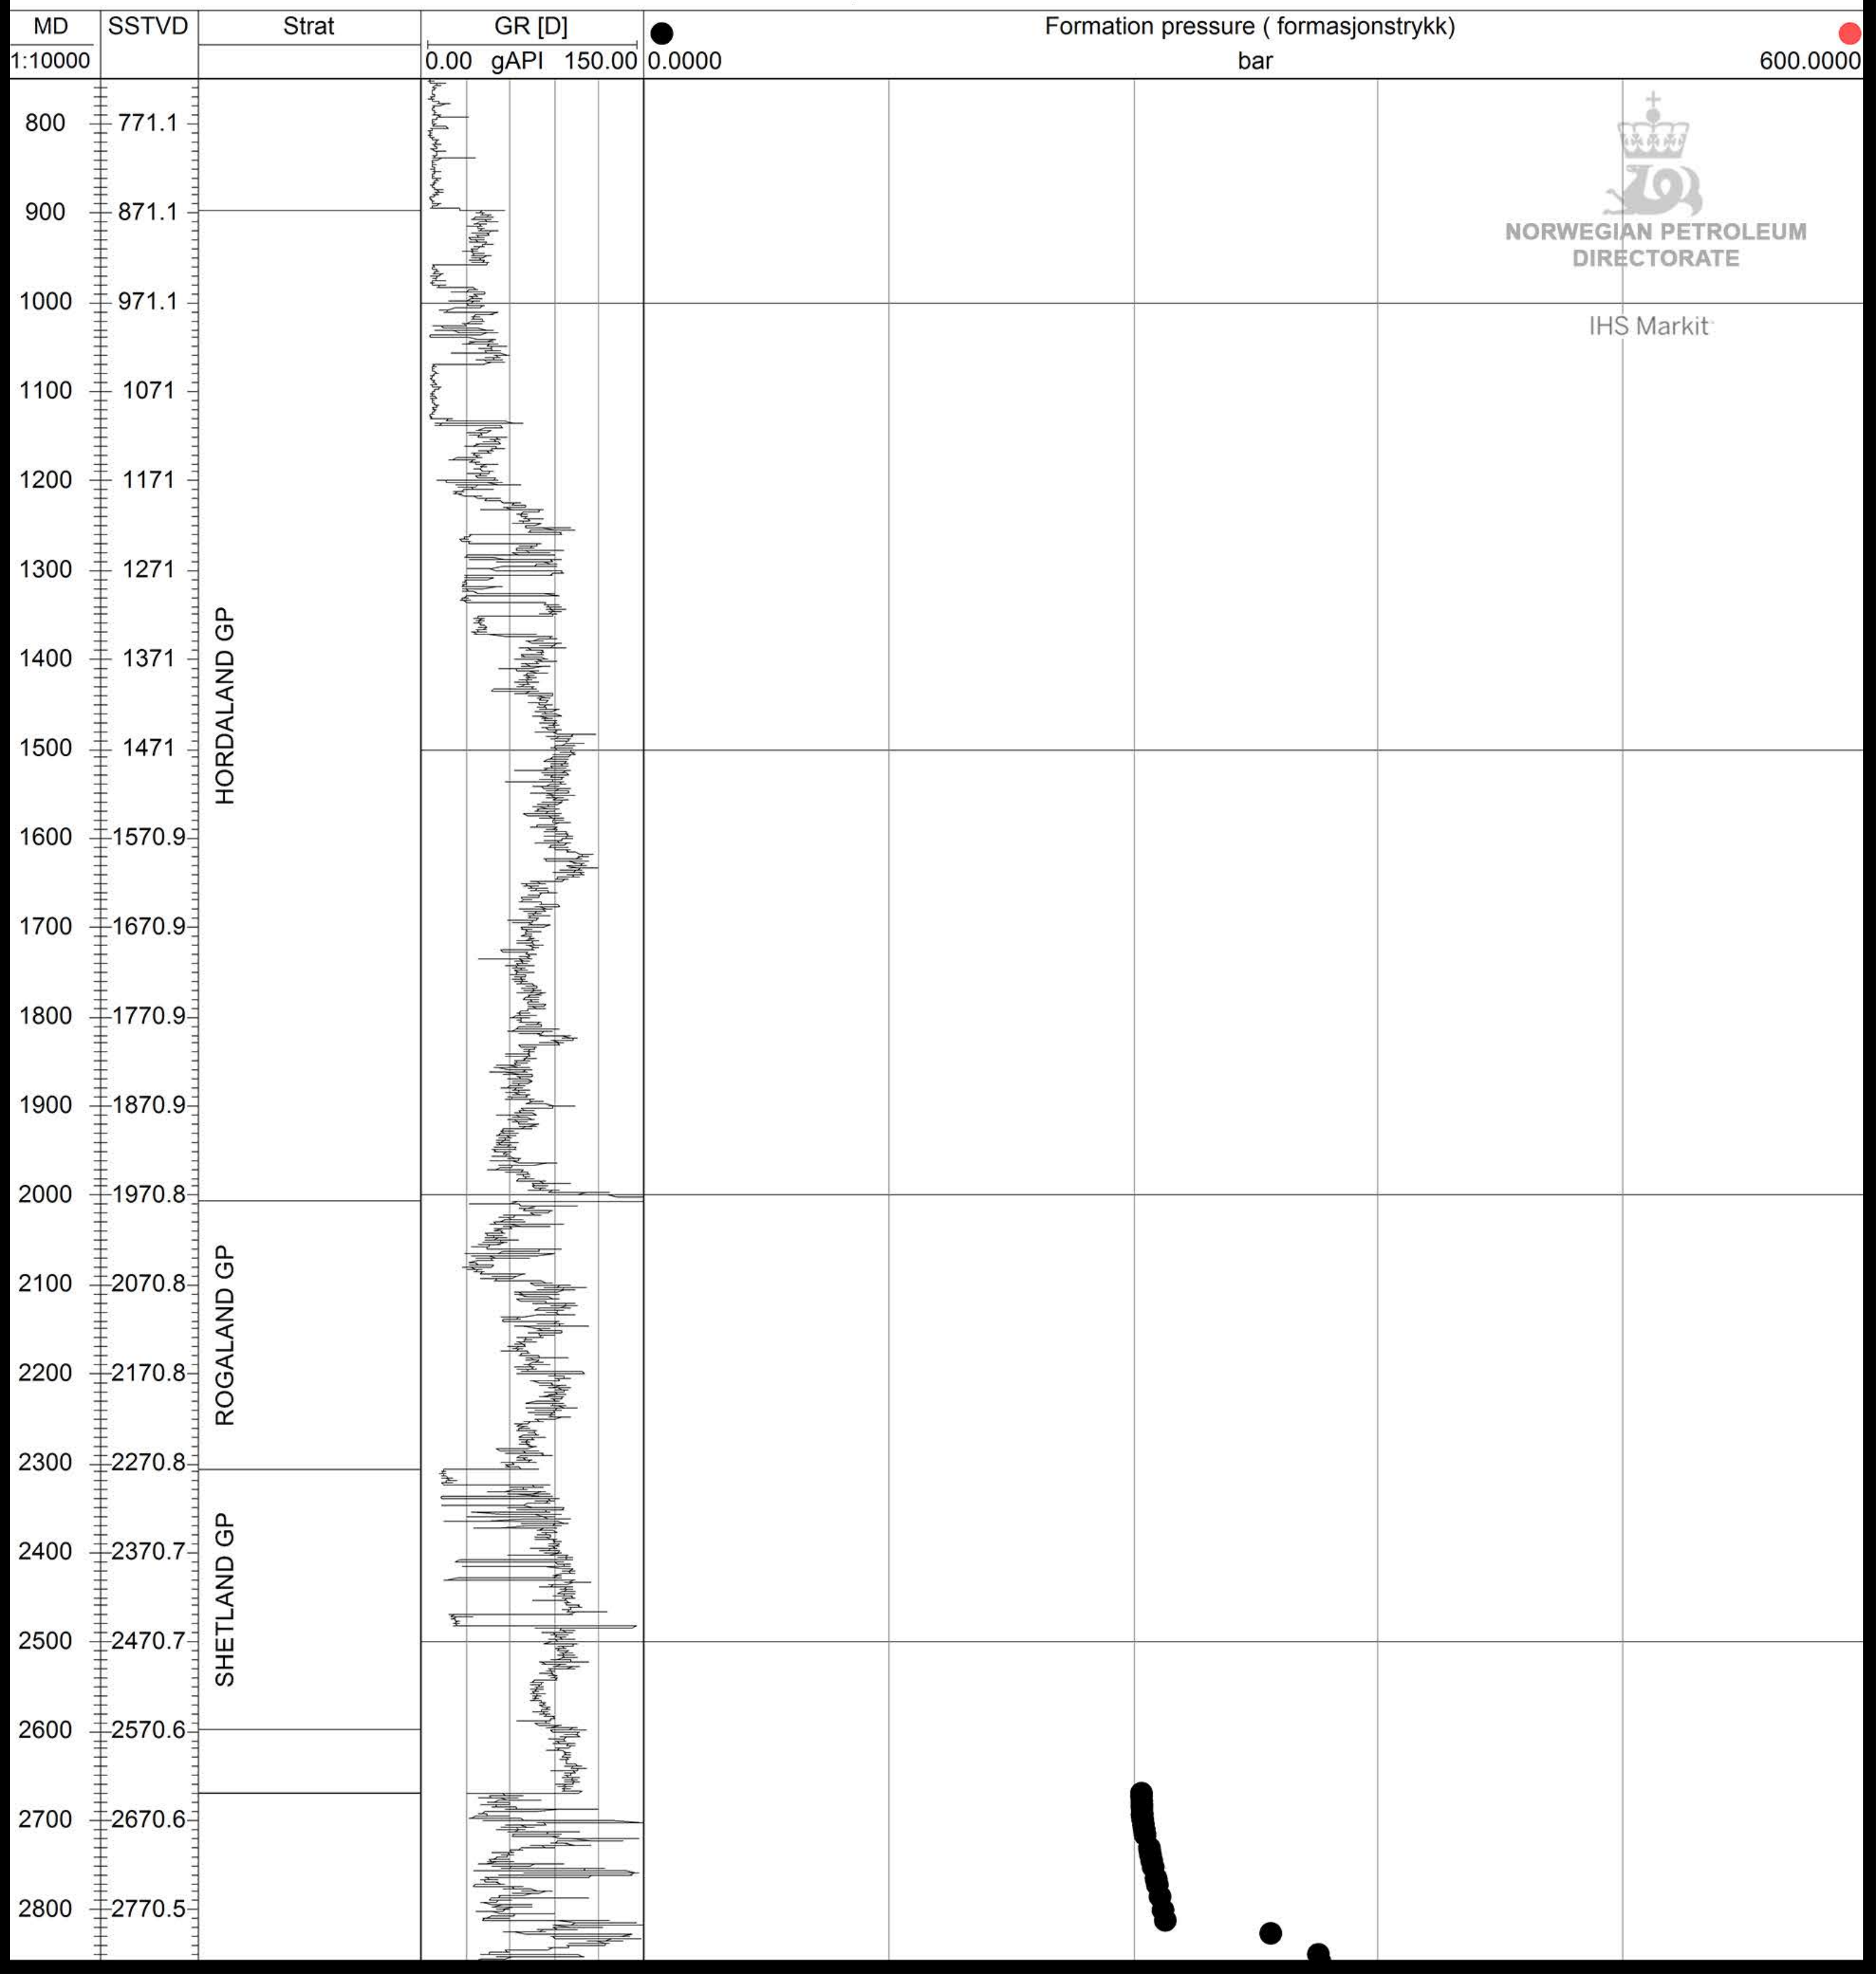

☀ 30/6-26

NORWEGIAN PETROLEUM
DIRECTORATE

IHS Markit