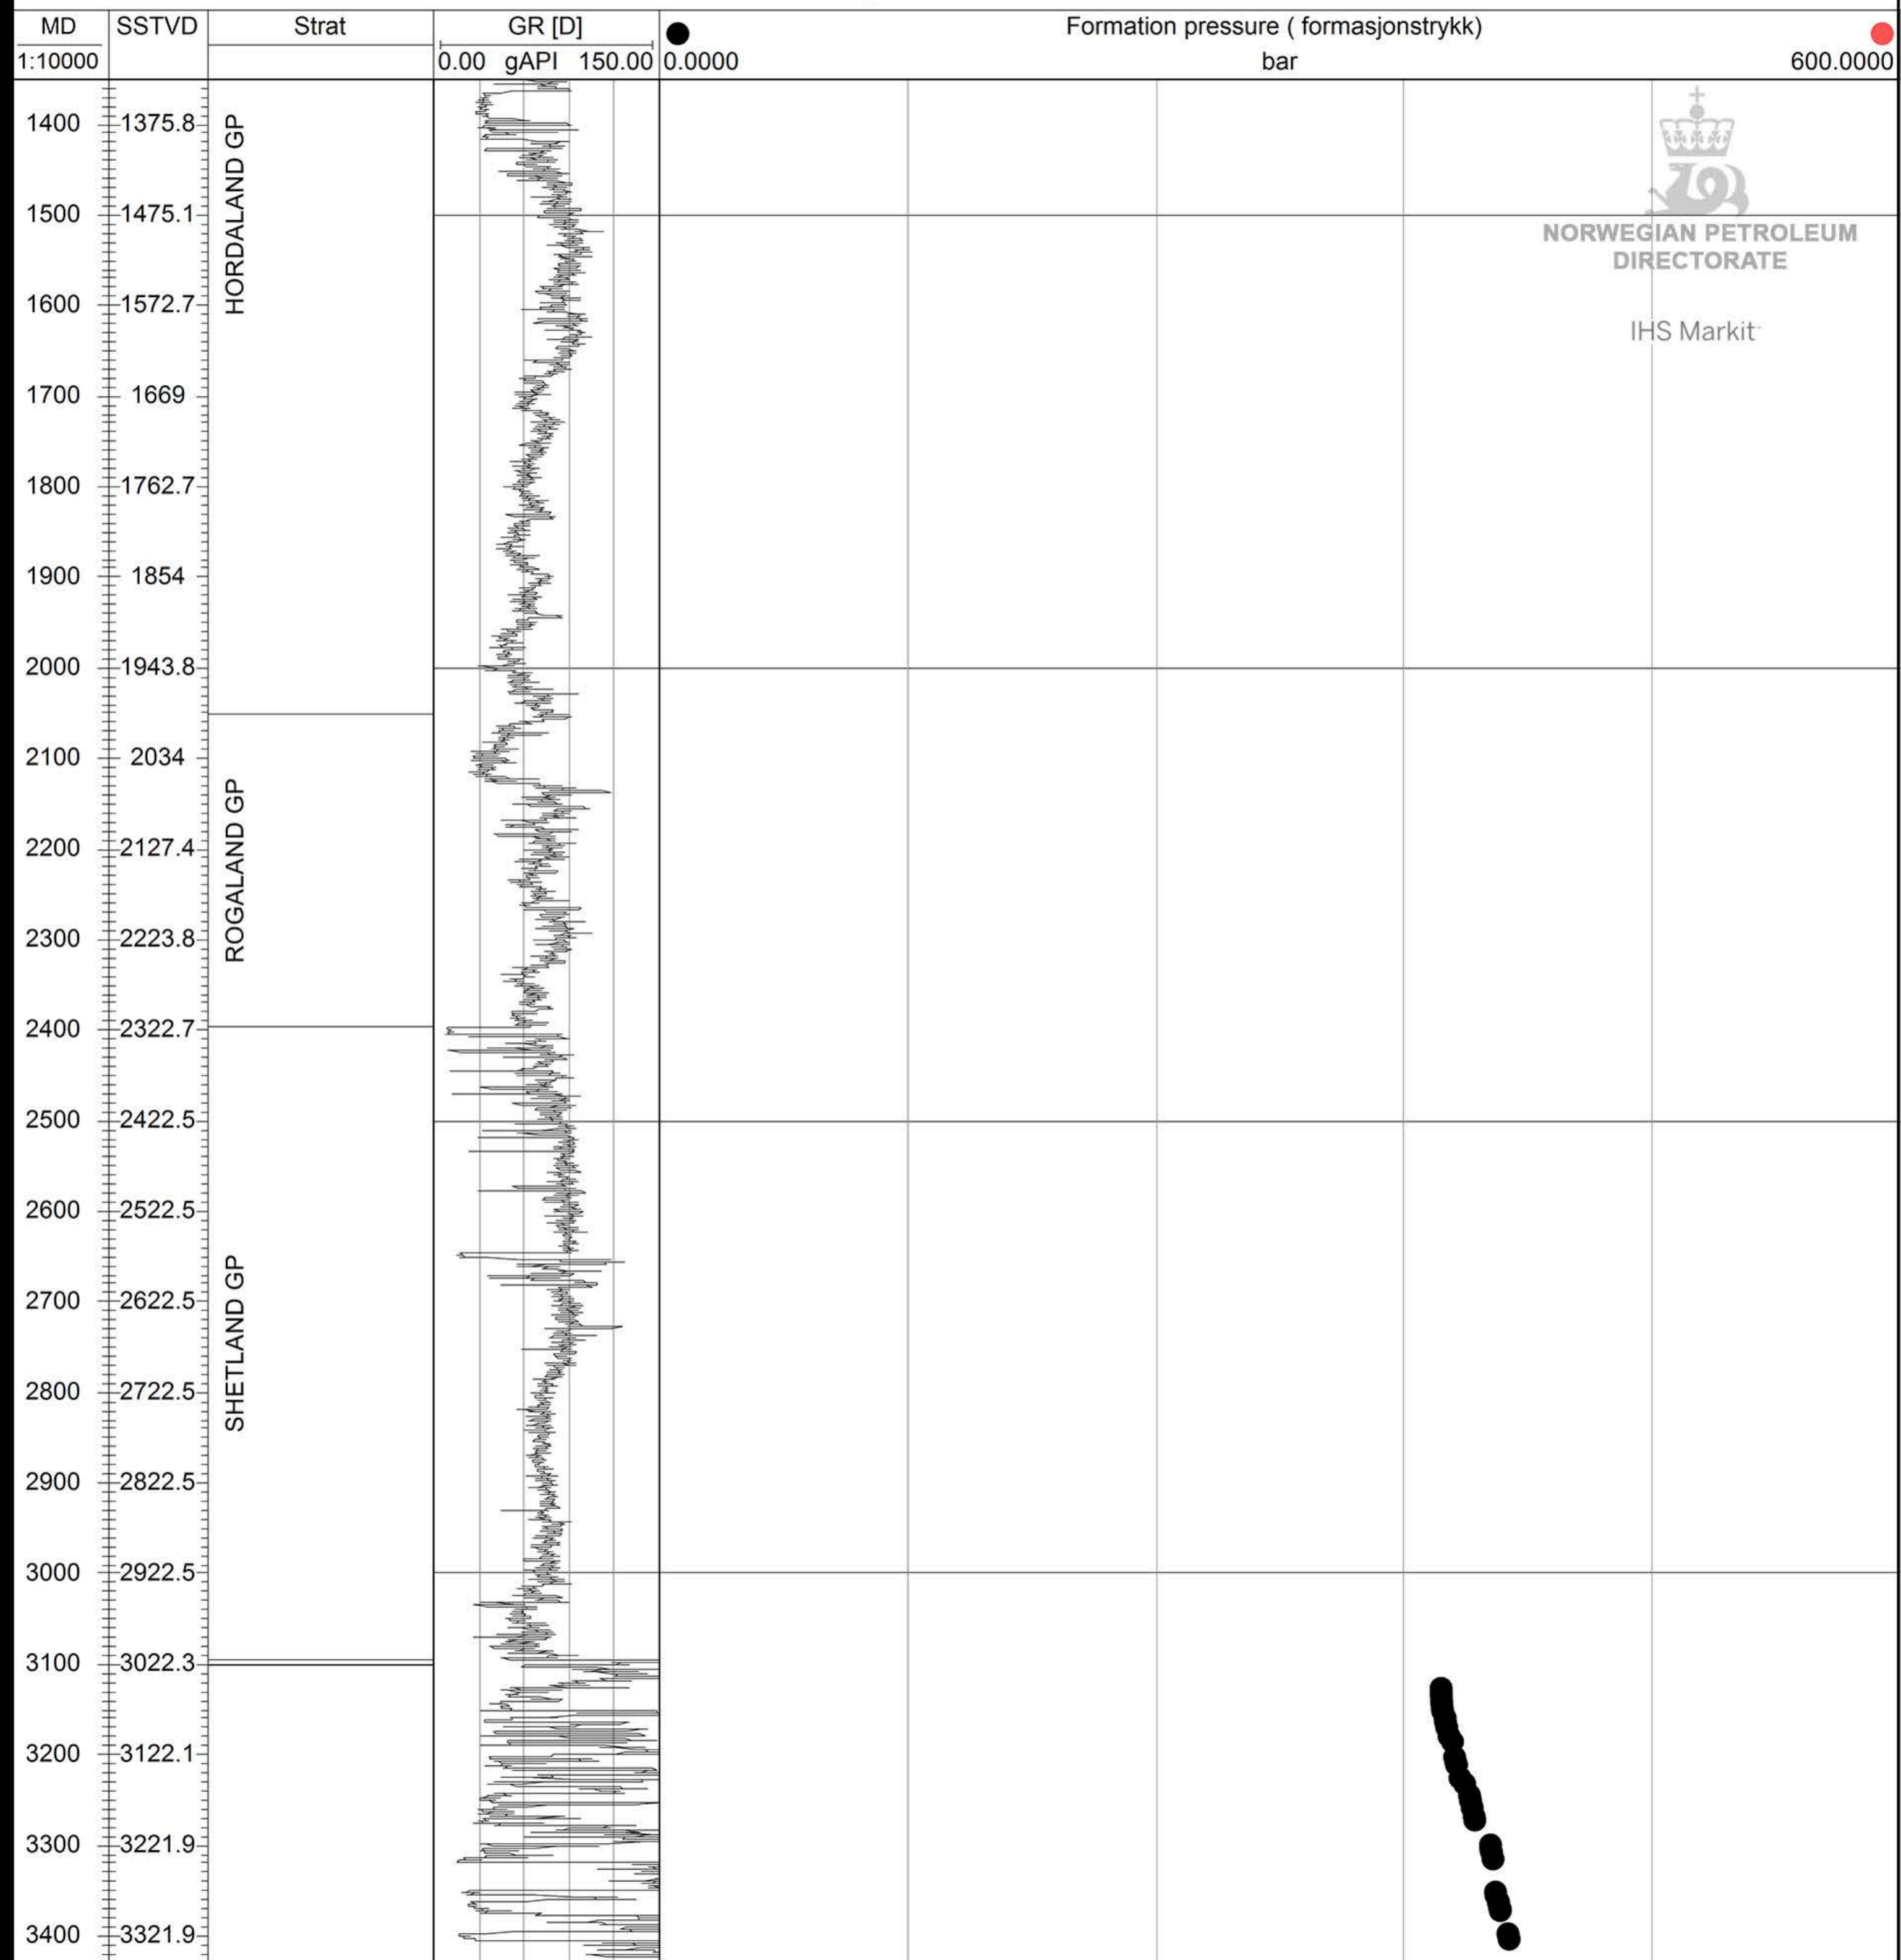

# ☀ 30/6-27

NORWEGIAN PETROLEUM  
DIRECTORATE

IHS Markit