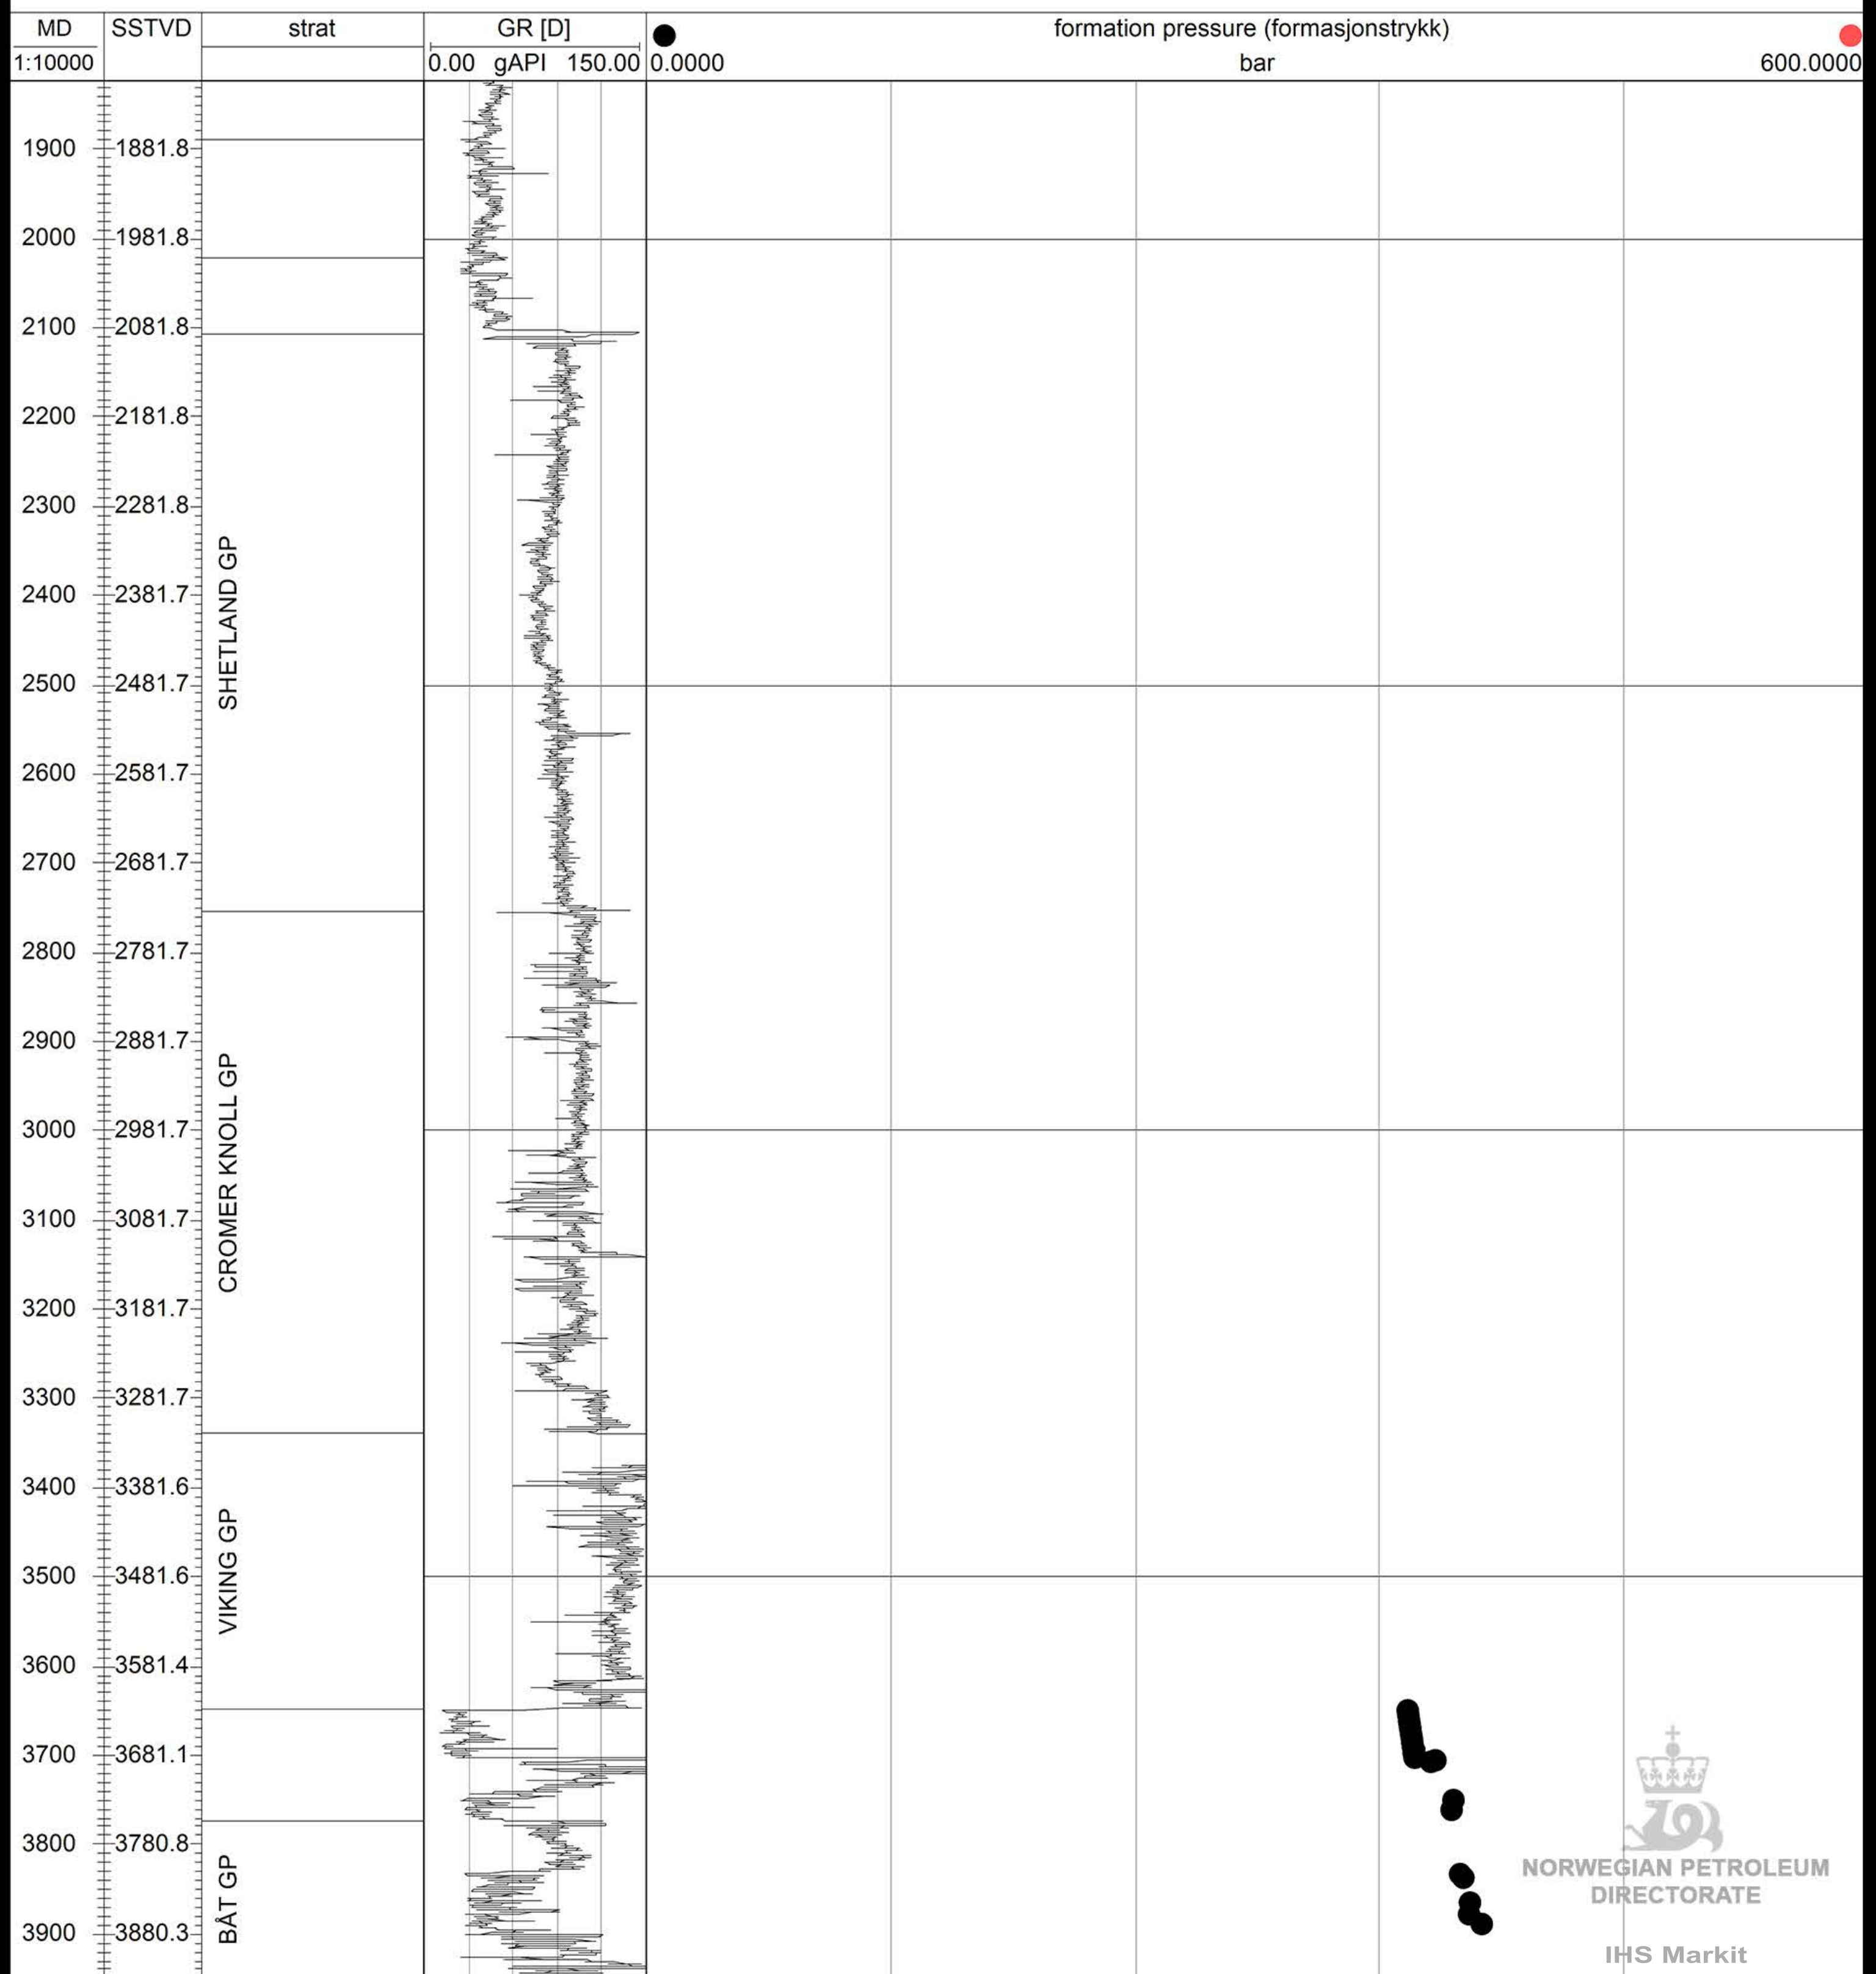

● 6507/5-5

NORWEGIAN PETROLEUM
DIRECTORATE

IHS Markit