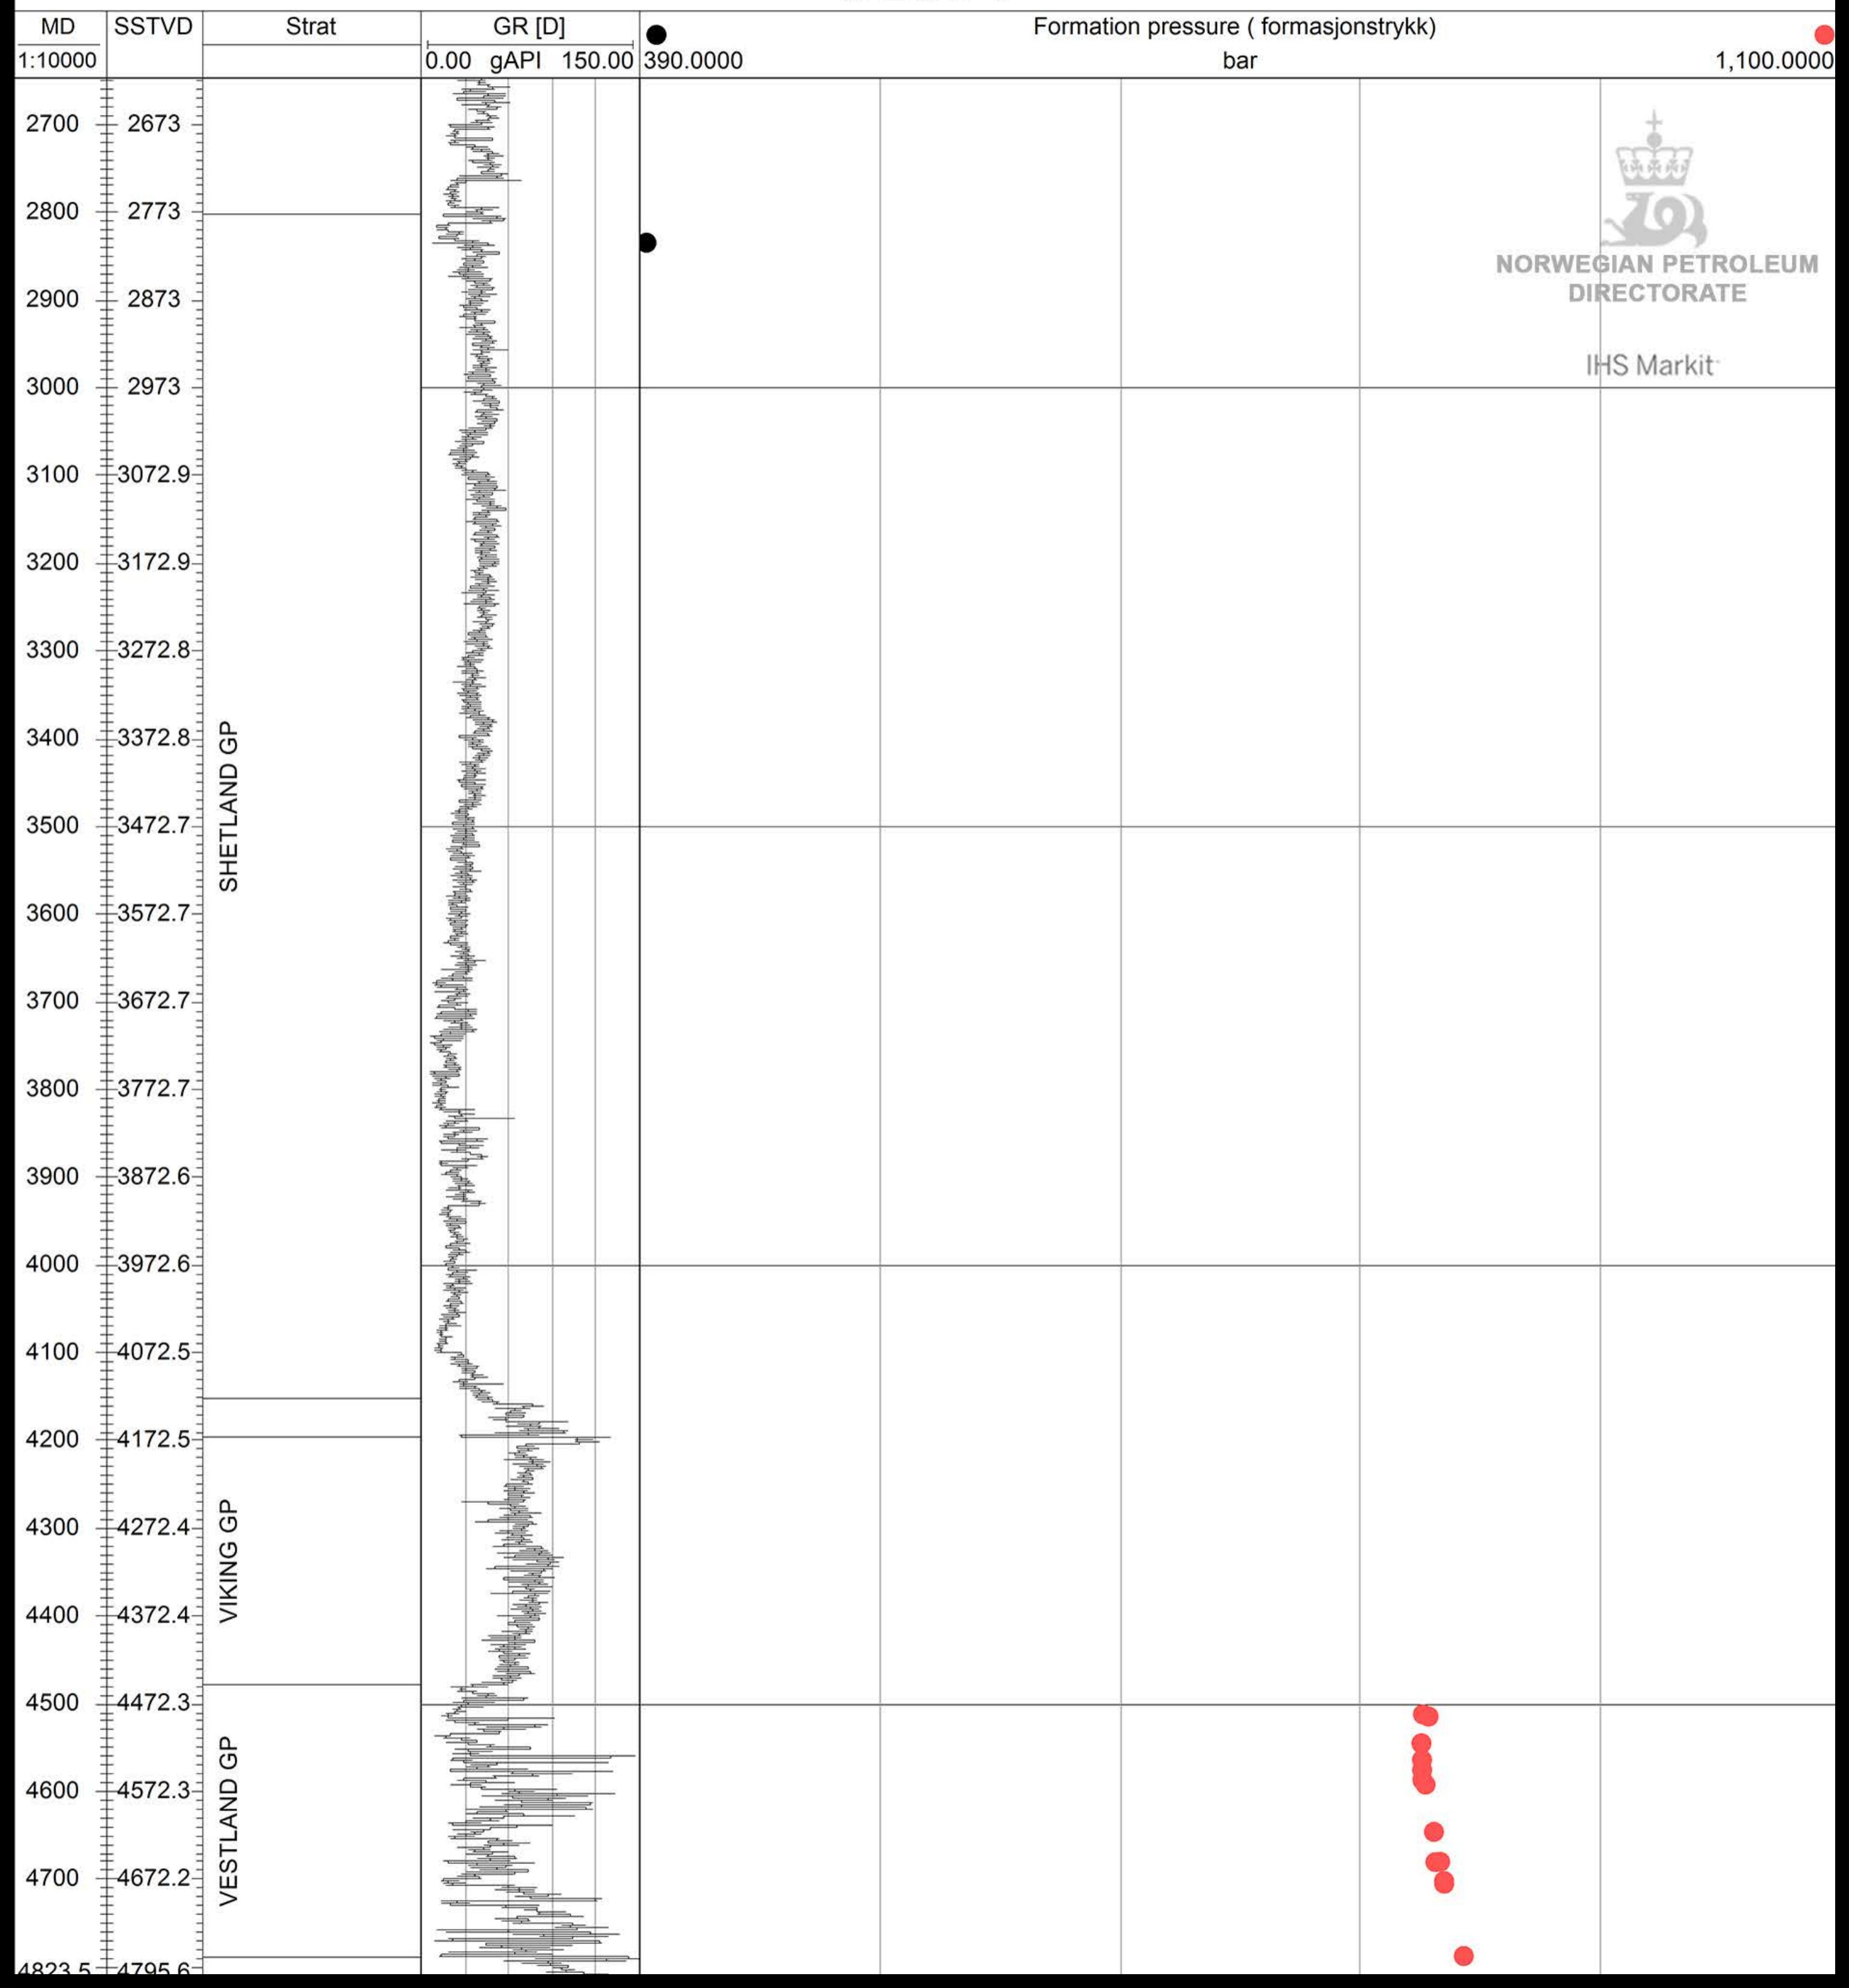

🔧 24/6-1

NORWEGIAN PETROLEUM
DIRECTORATE

IHS Markit

1,100.0000

390.0000