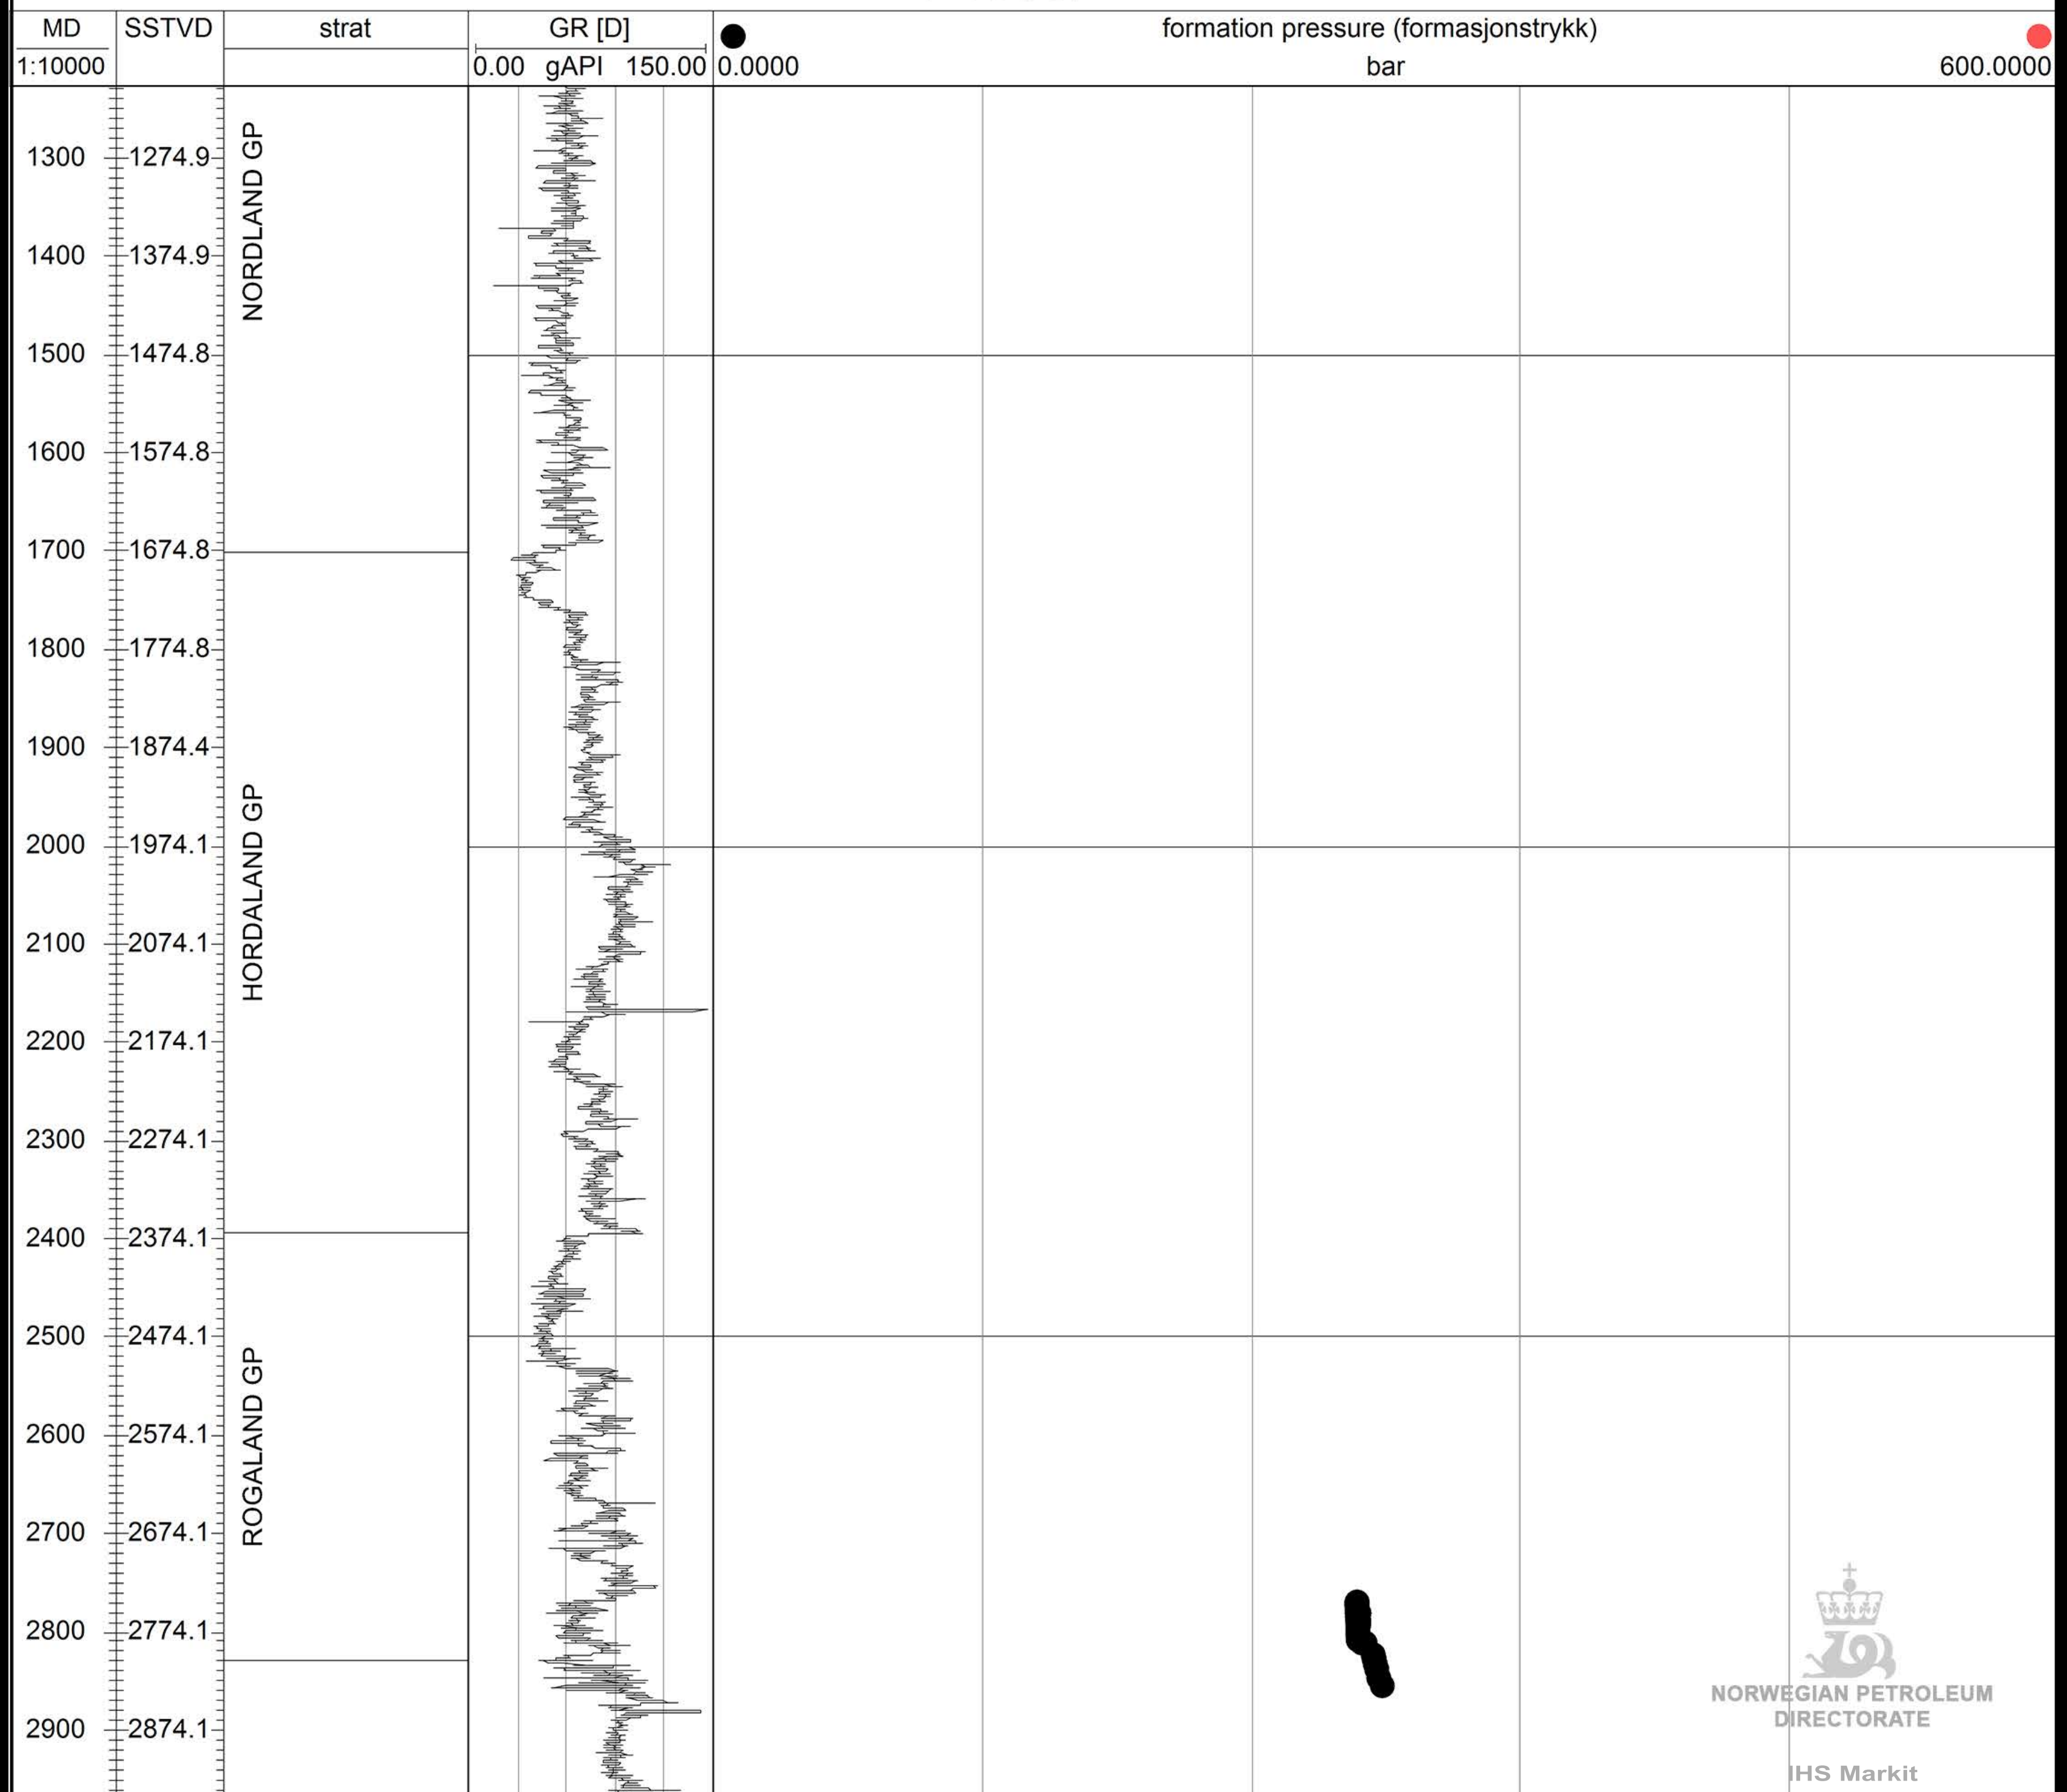

6305/4-1

NORWEGIAN PETROLEUM
DIRECTORATE

IHS Markit