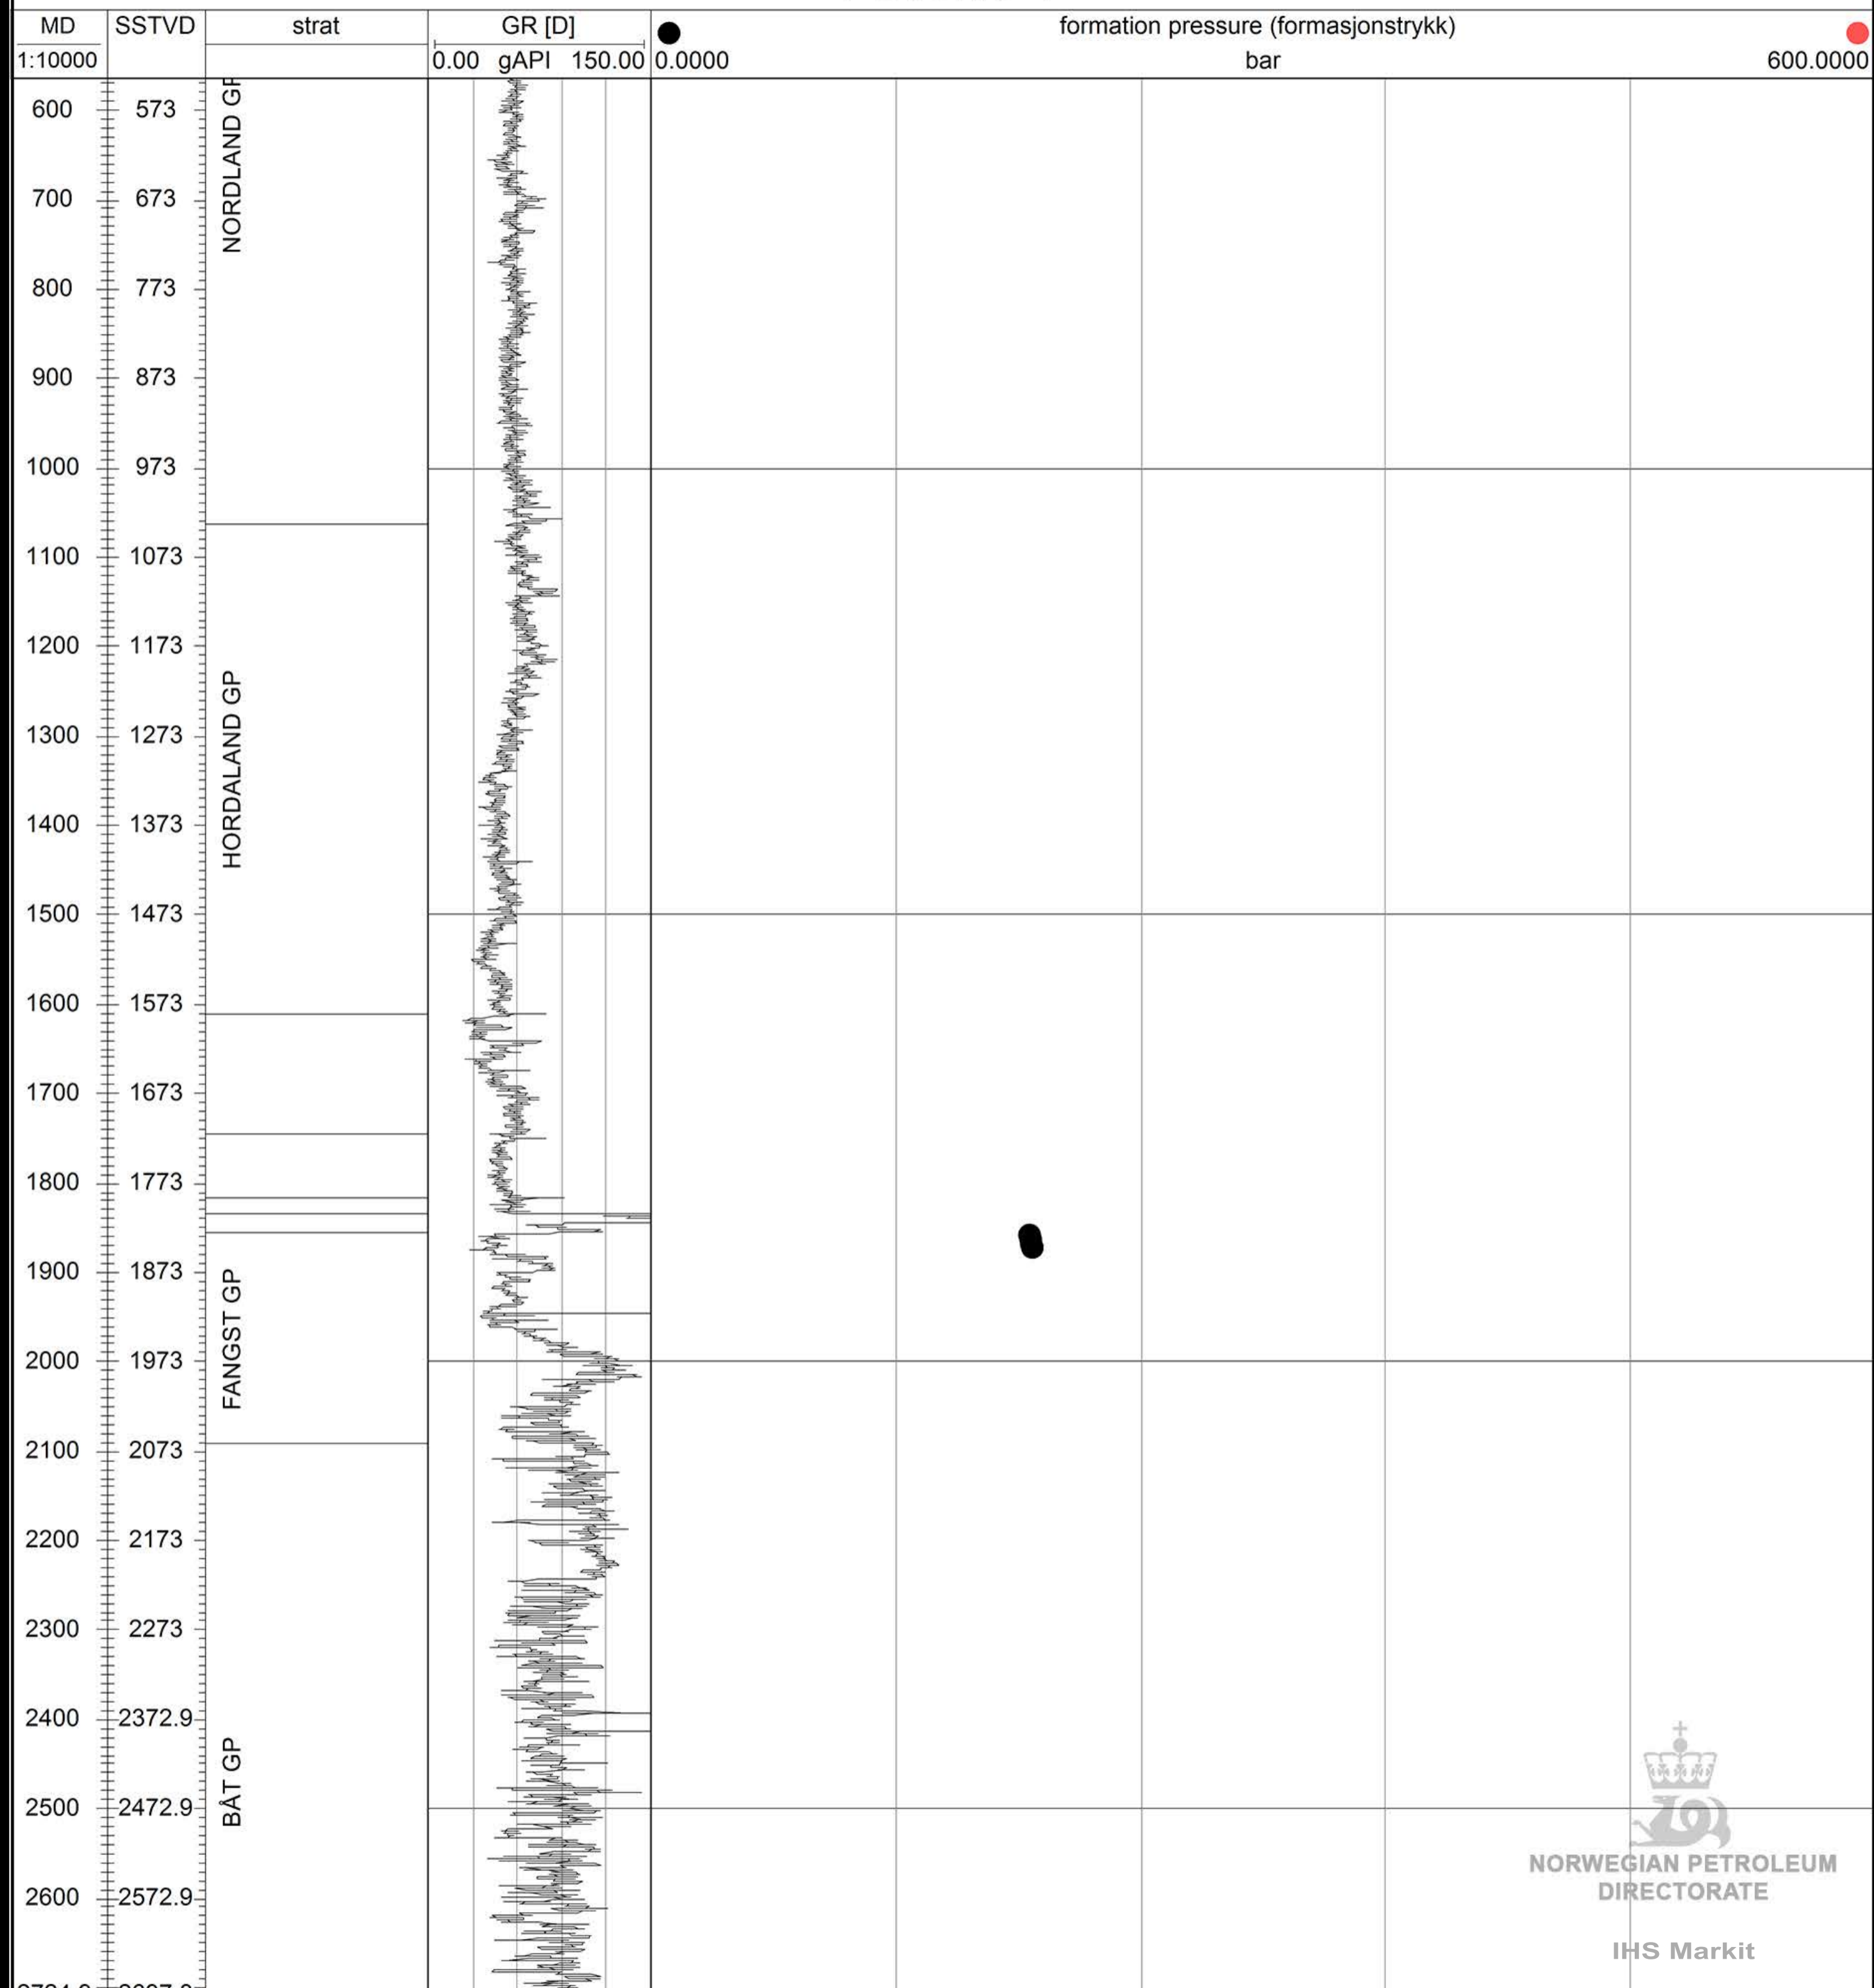

6407/6-1

NORWEGIAN PETROLEUM
DIRECTORATE

IHS Markit