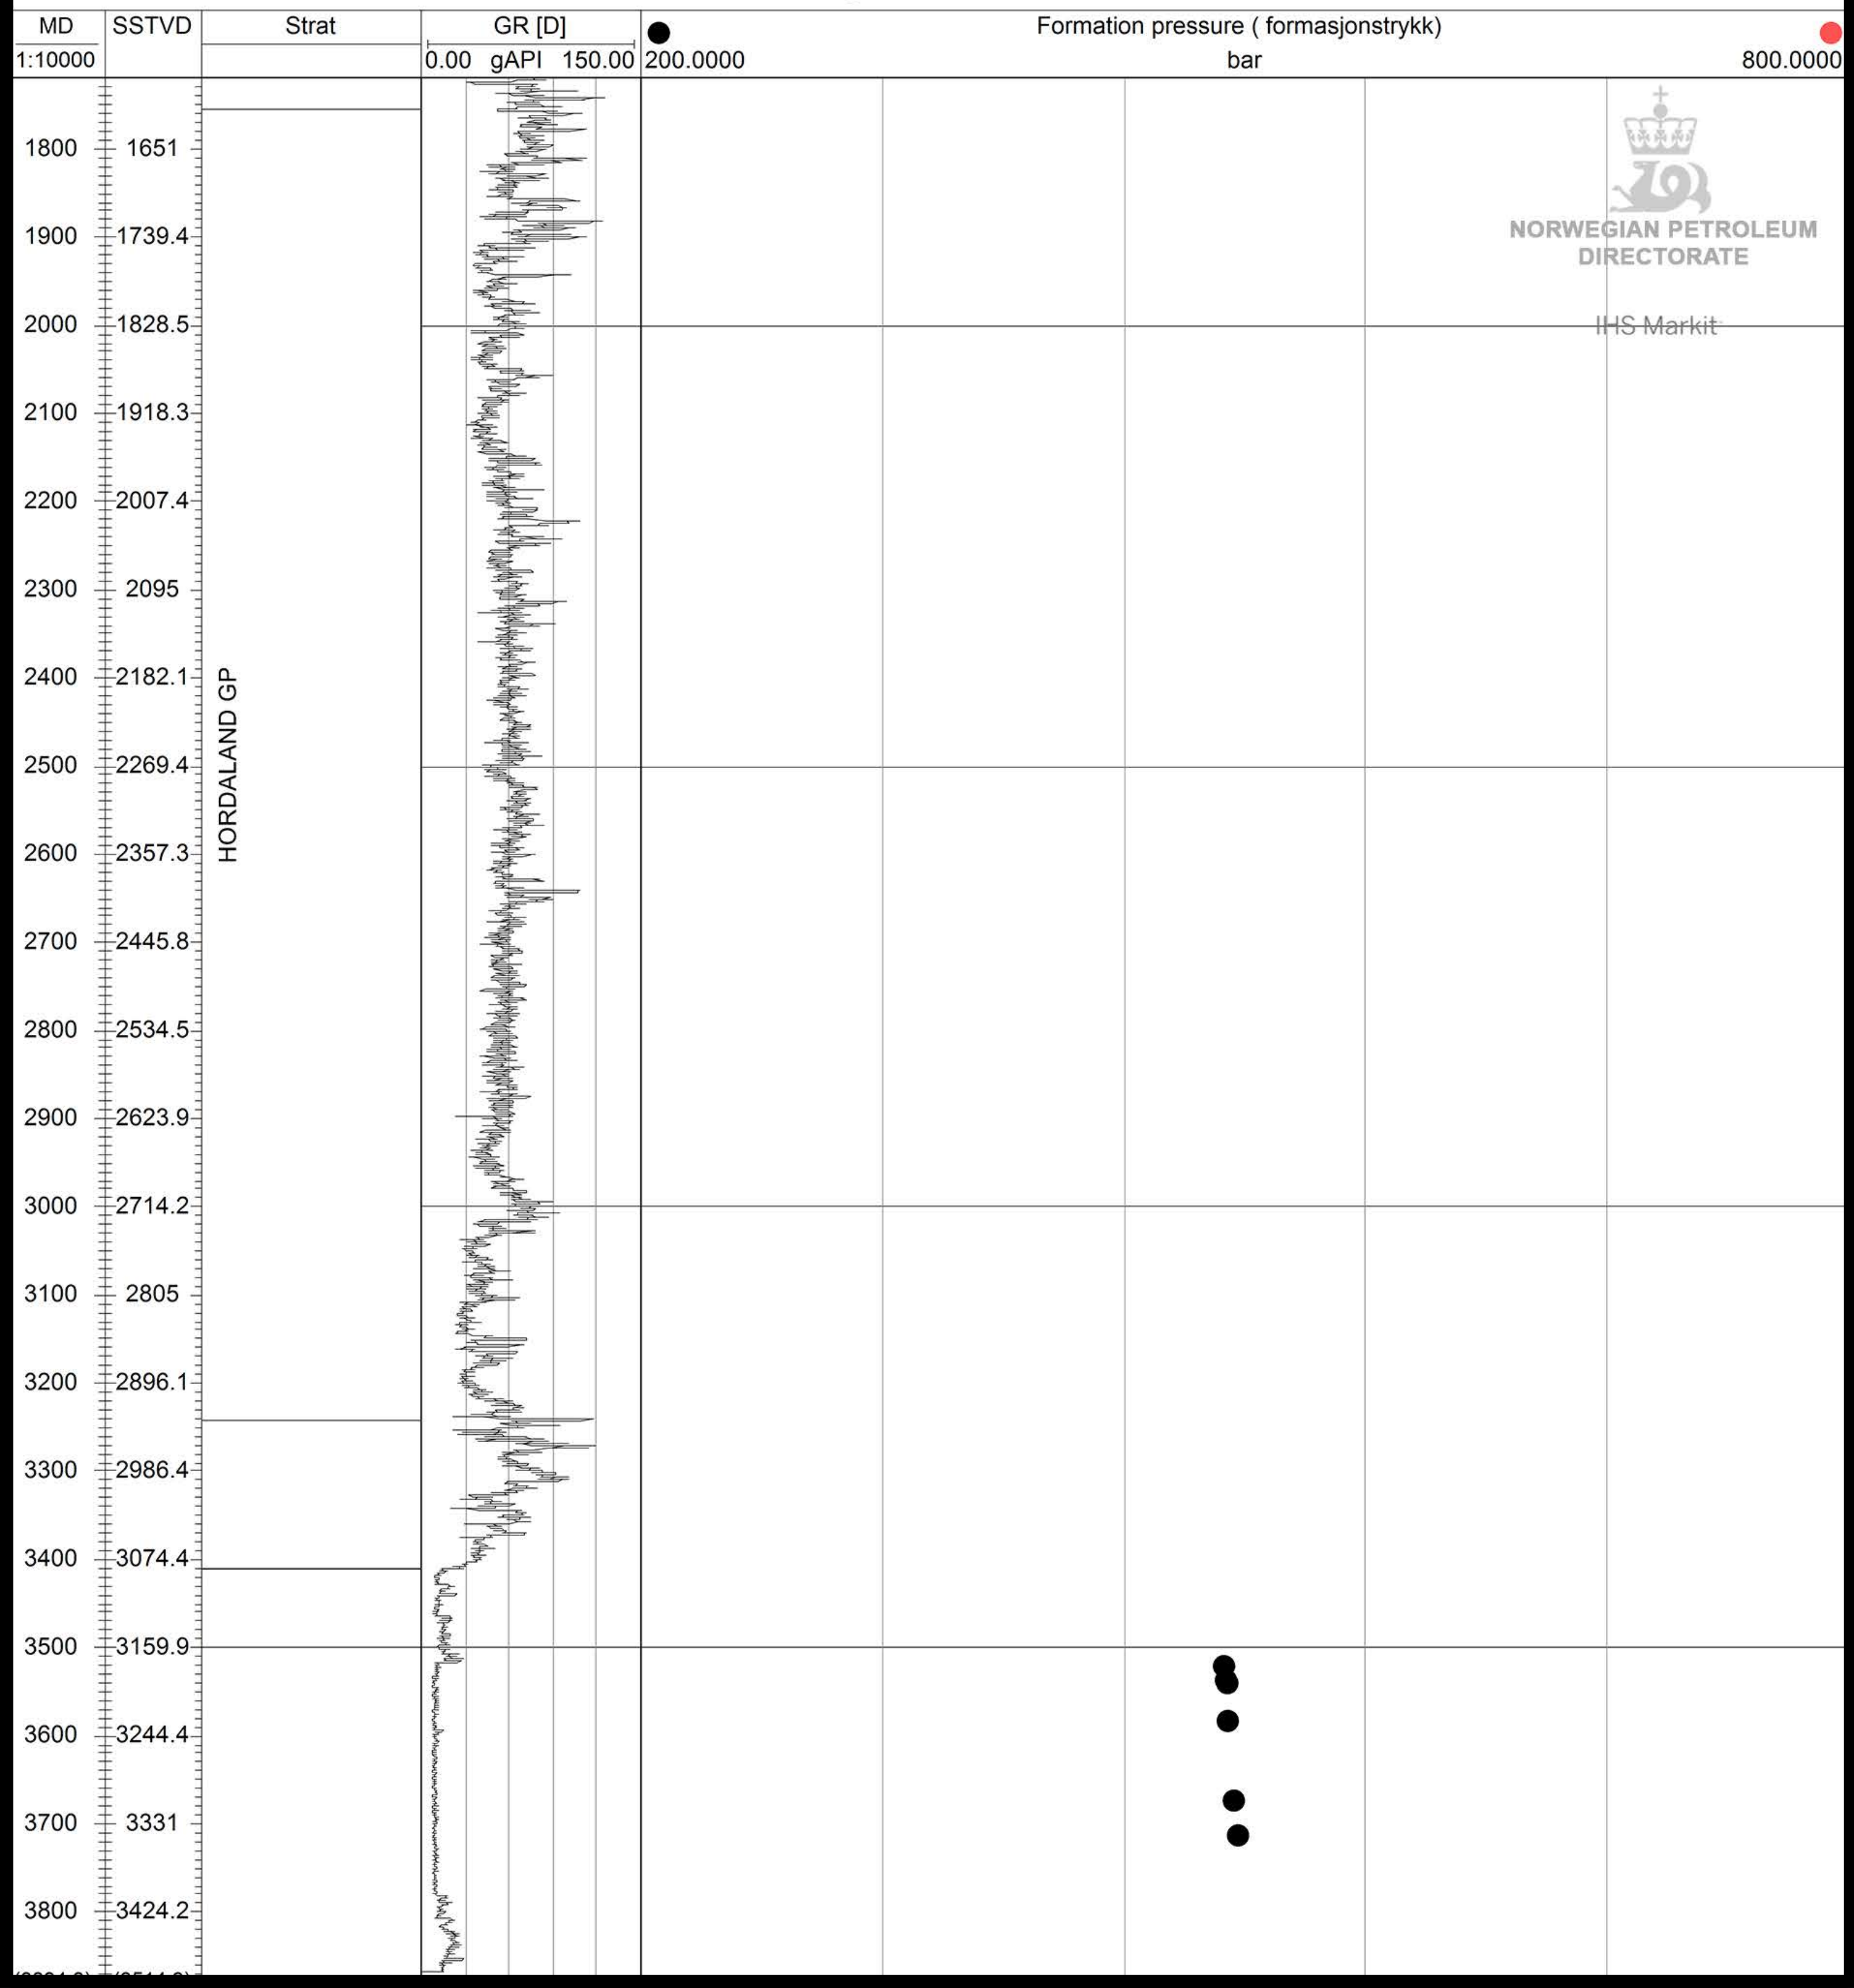

🔧 1/9-6 S

NORWEGIAN PETROLEUM
DIRECTORATE

IHS Markit