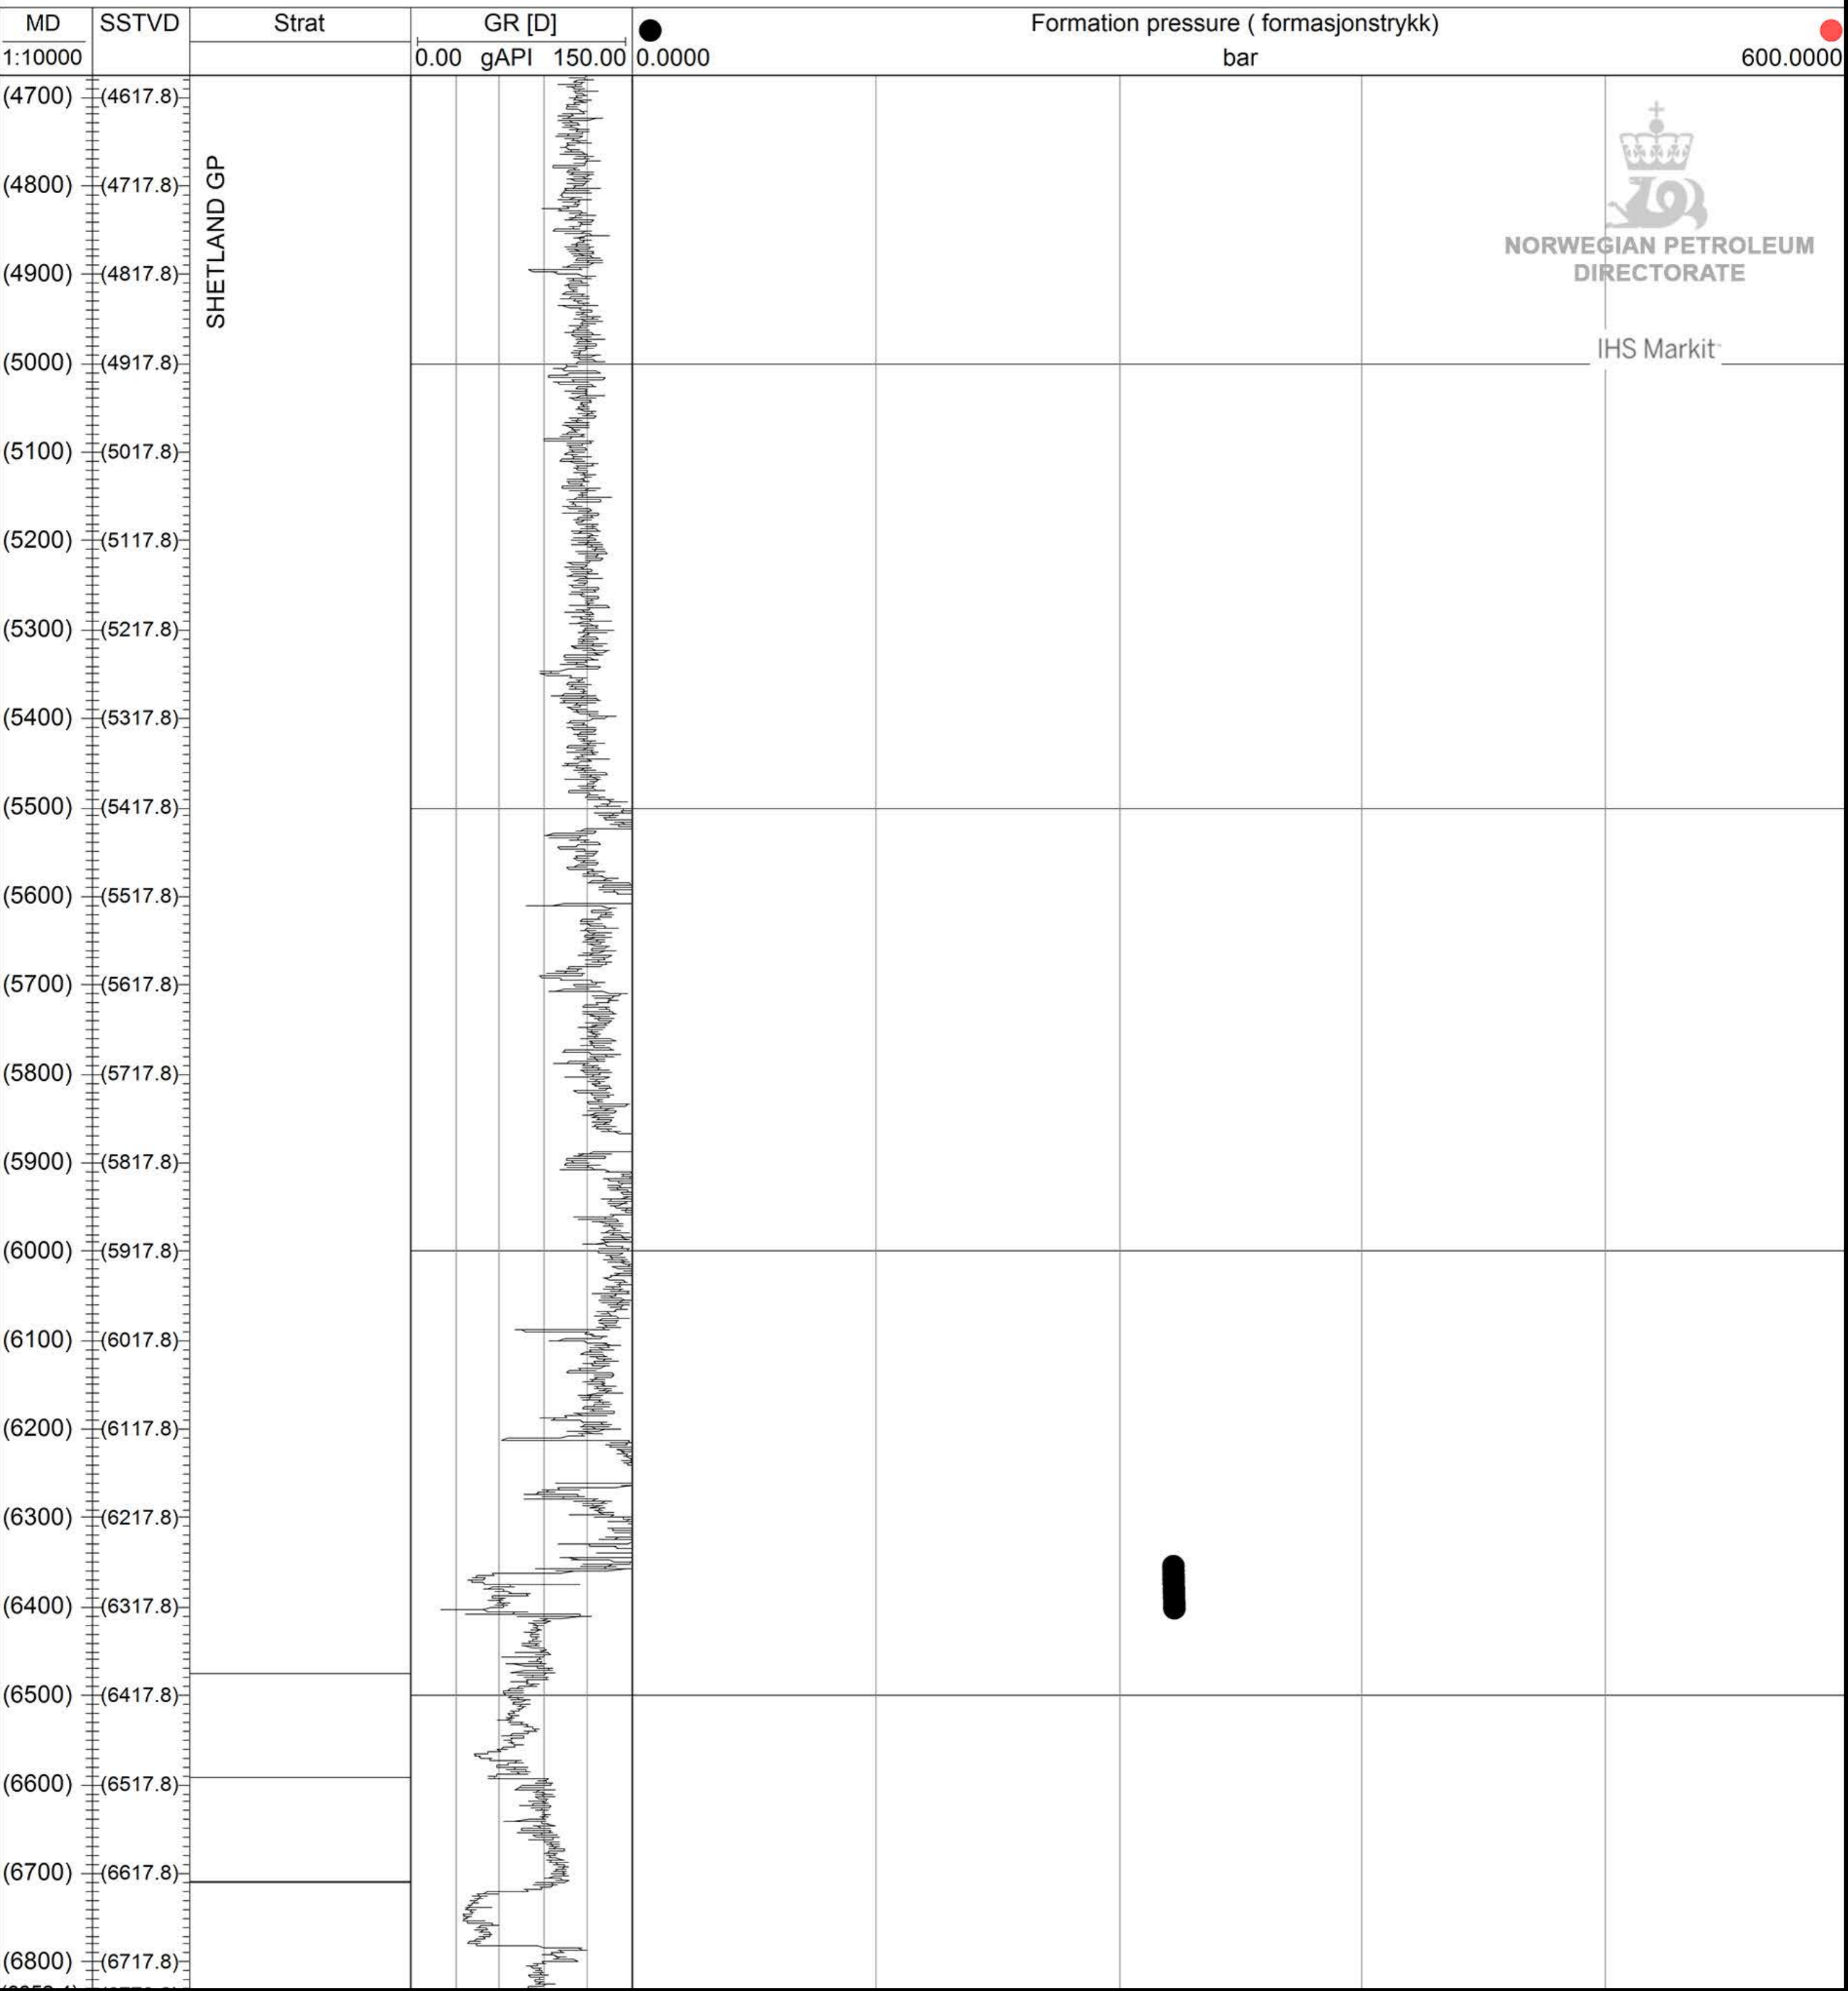

34/10-46 A

NORWEGIAN PETROLEUM
DIRECTORATE

IHS Markit