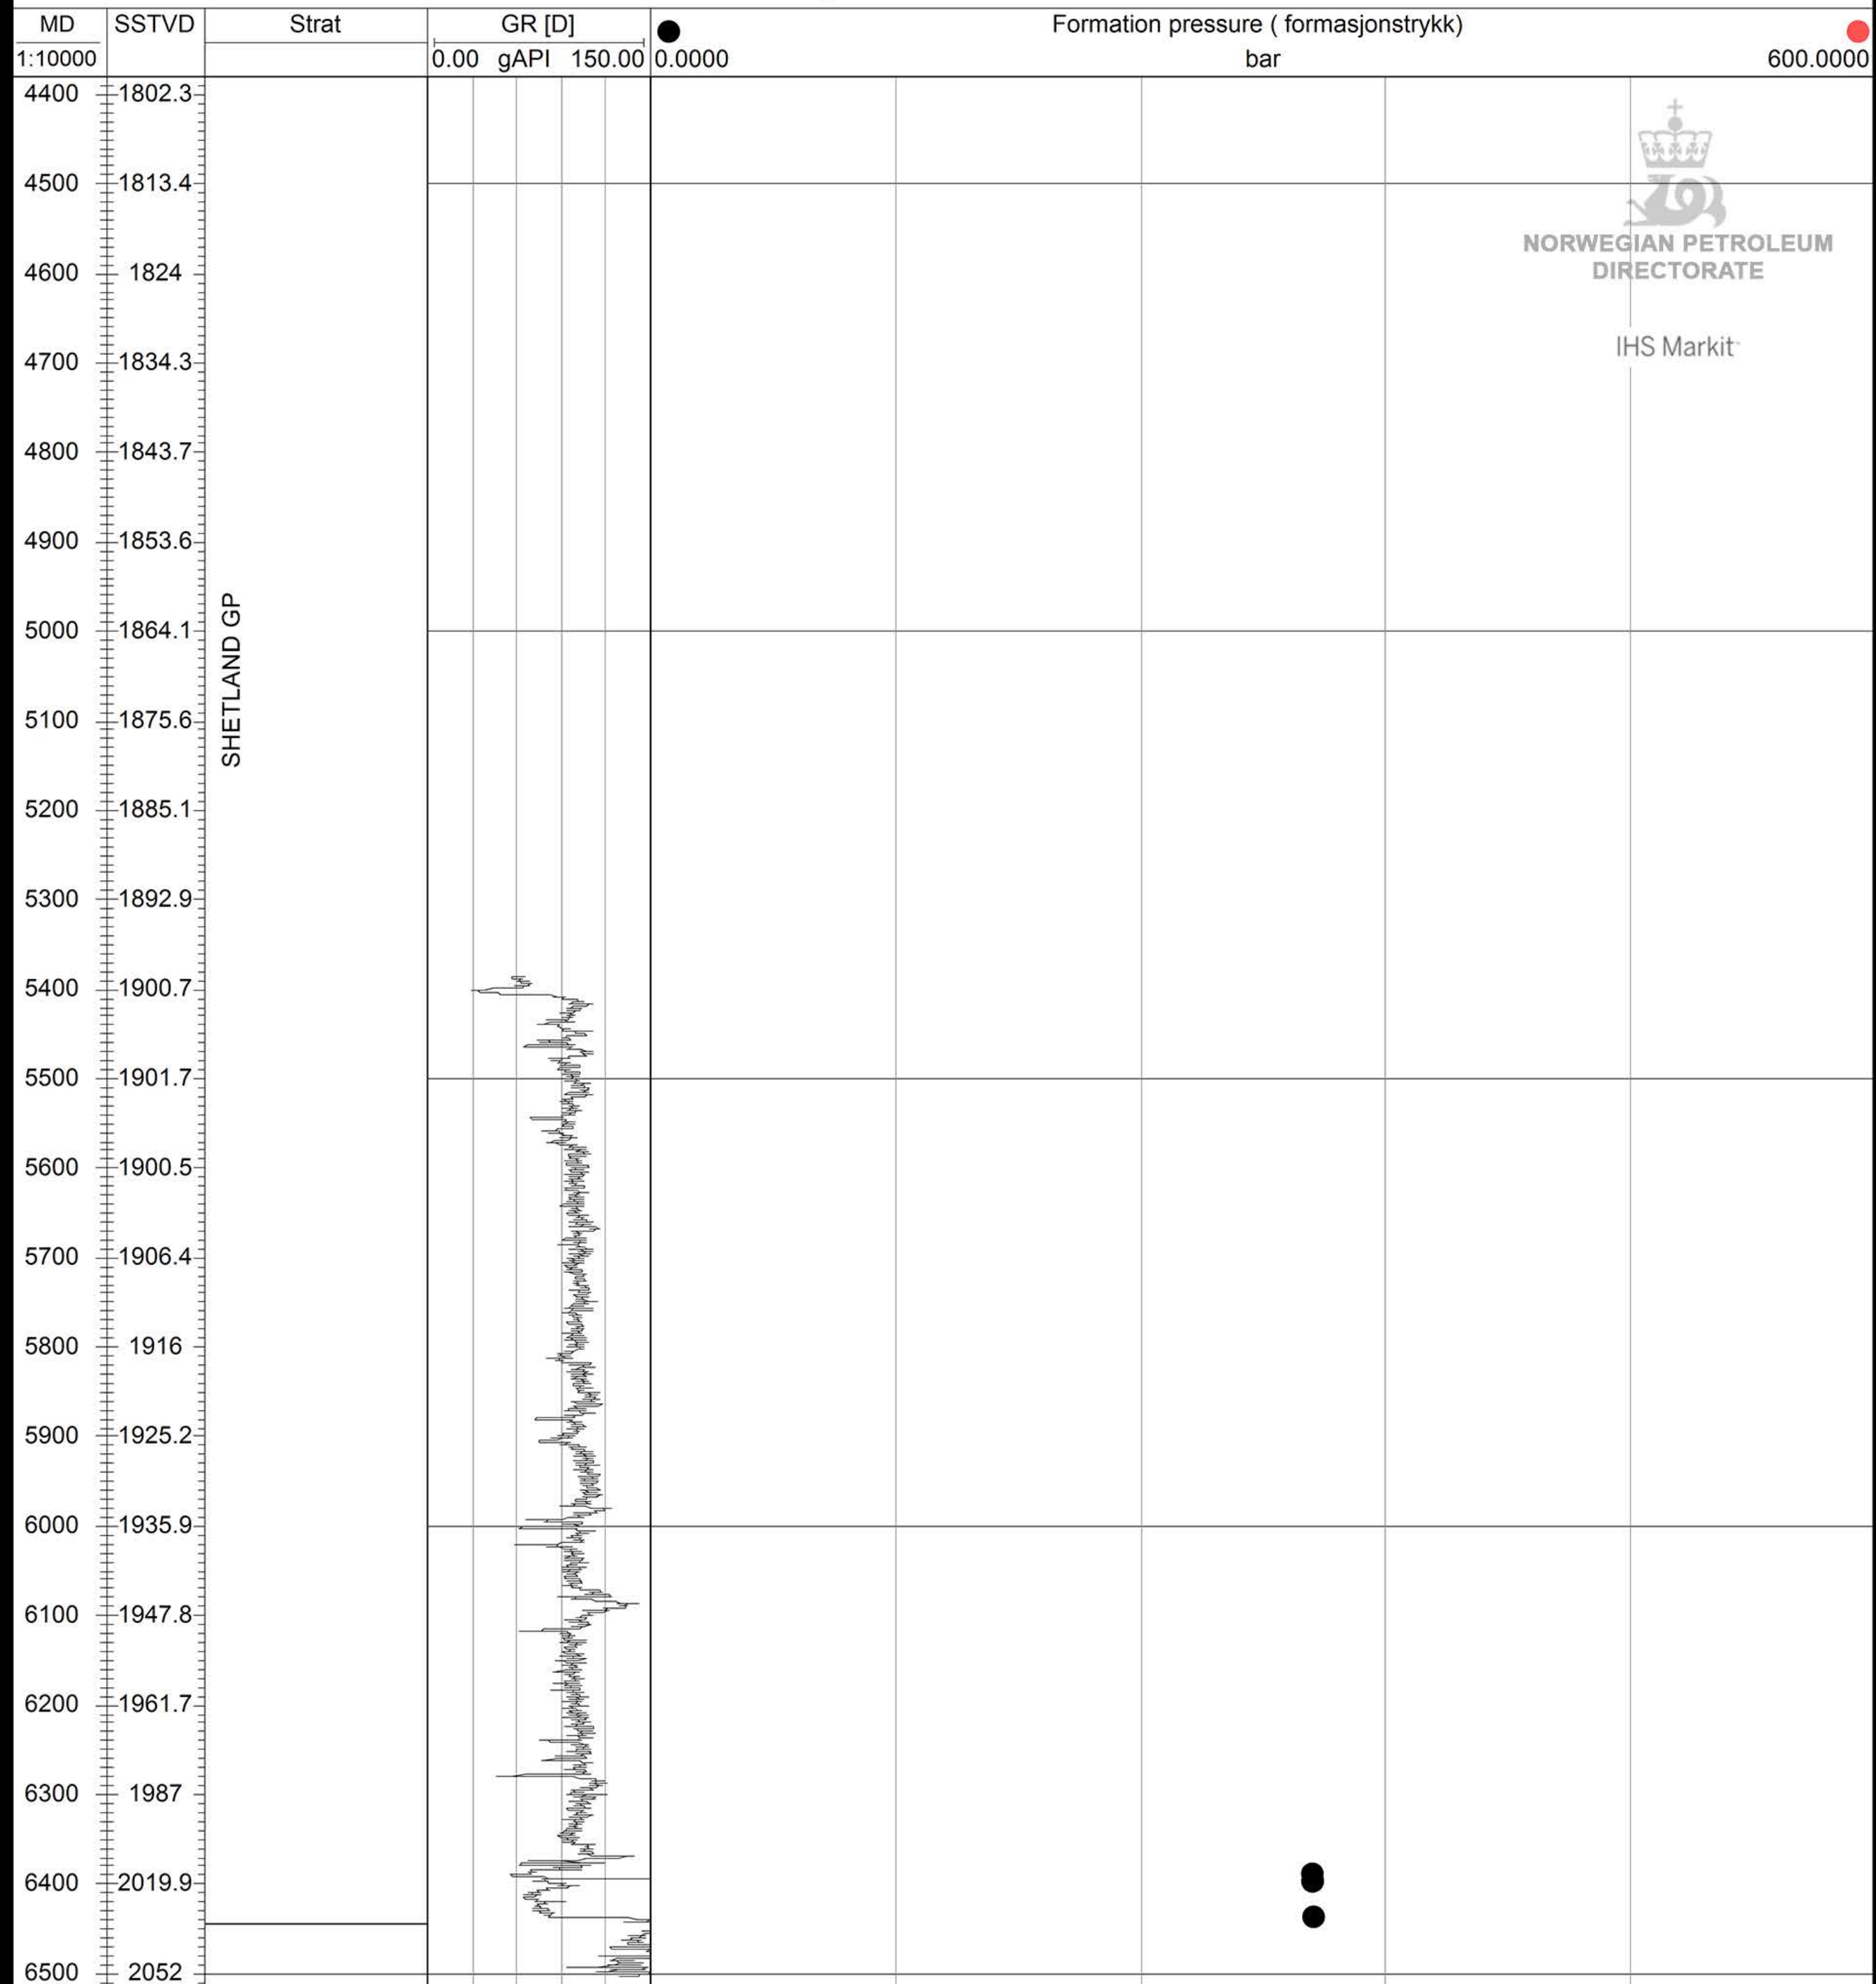

34/10-45 A

 NORWEGIAN PETROLEUM
 DIRECTORATE
 IHS Markit

●
●