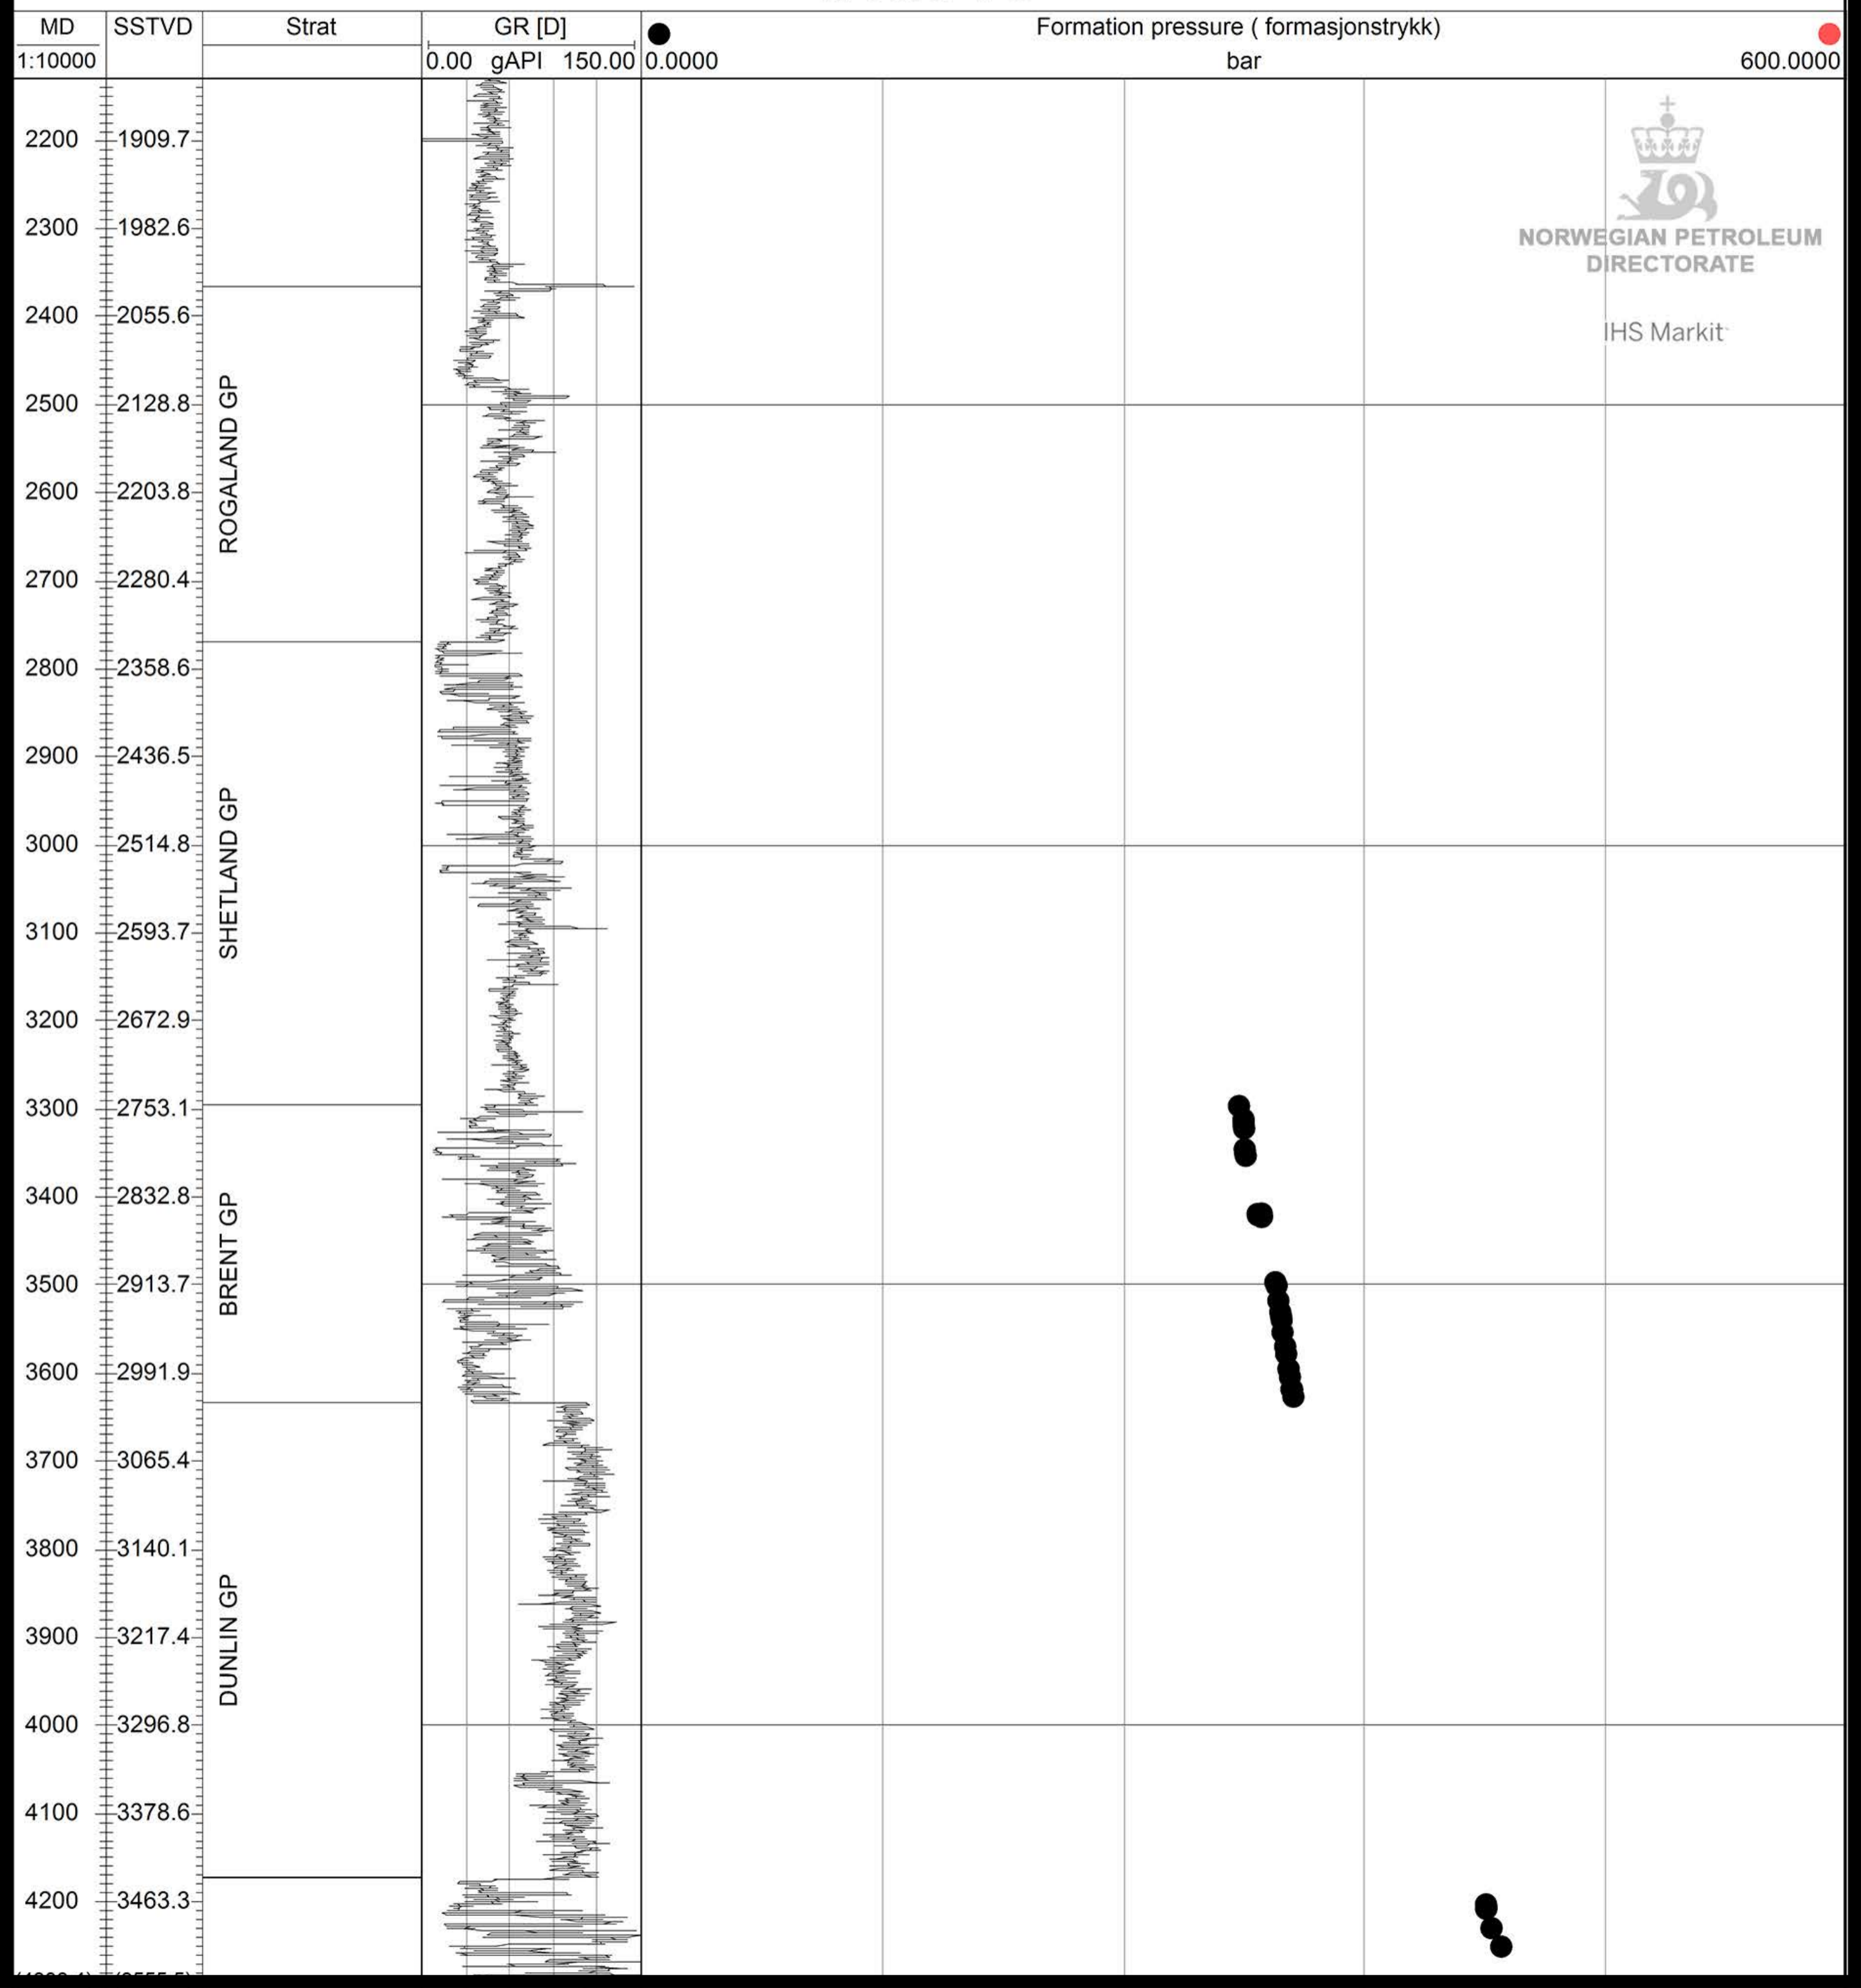

☀ 30/9-4 S

NORWEGIAN PETROLEUM DIRECTORATE

IHS Markit