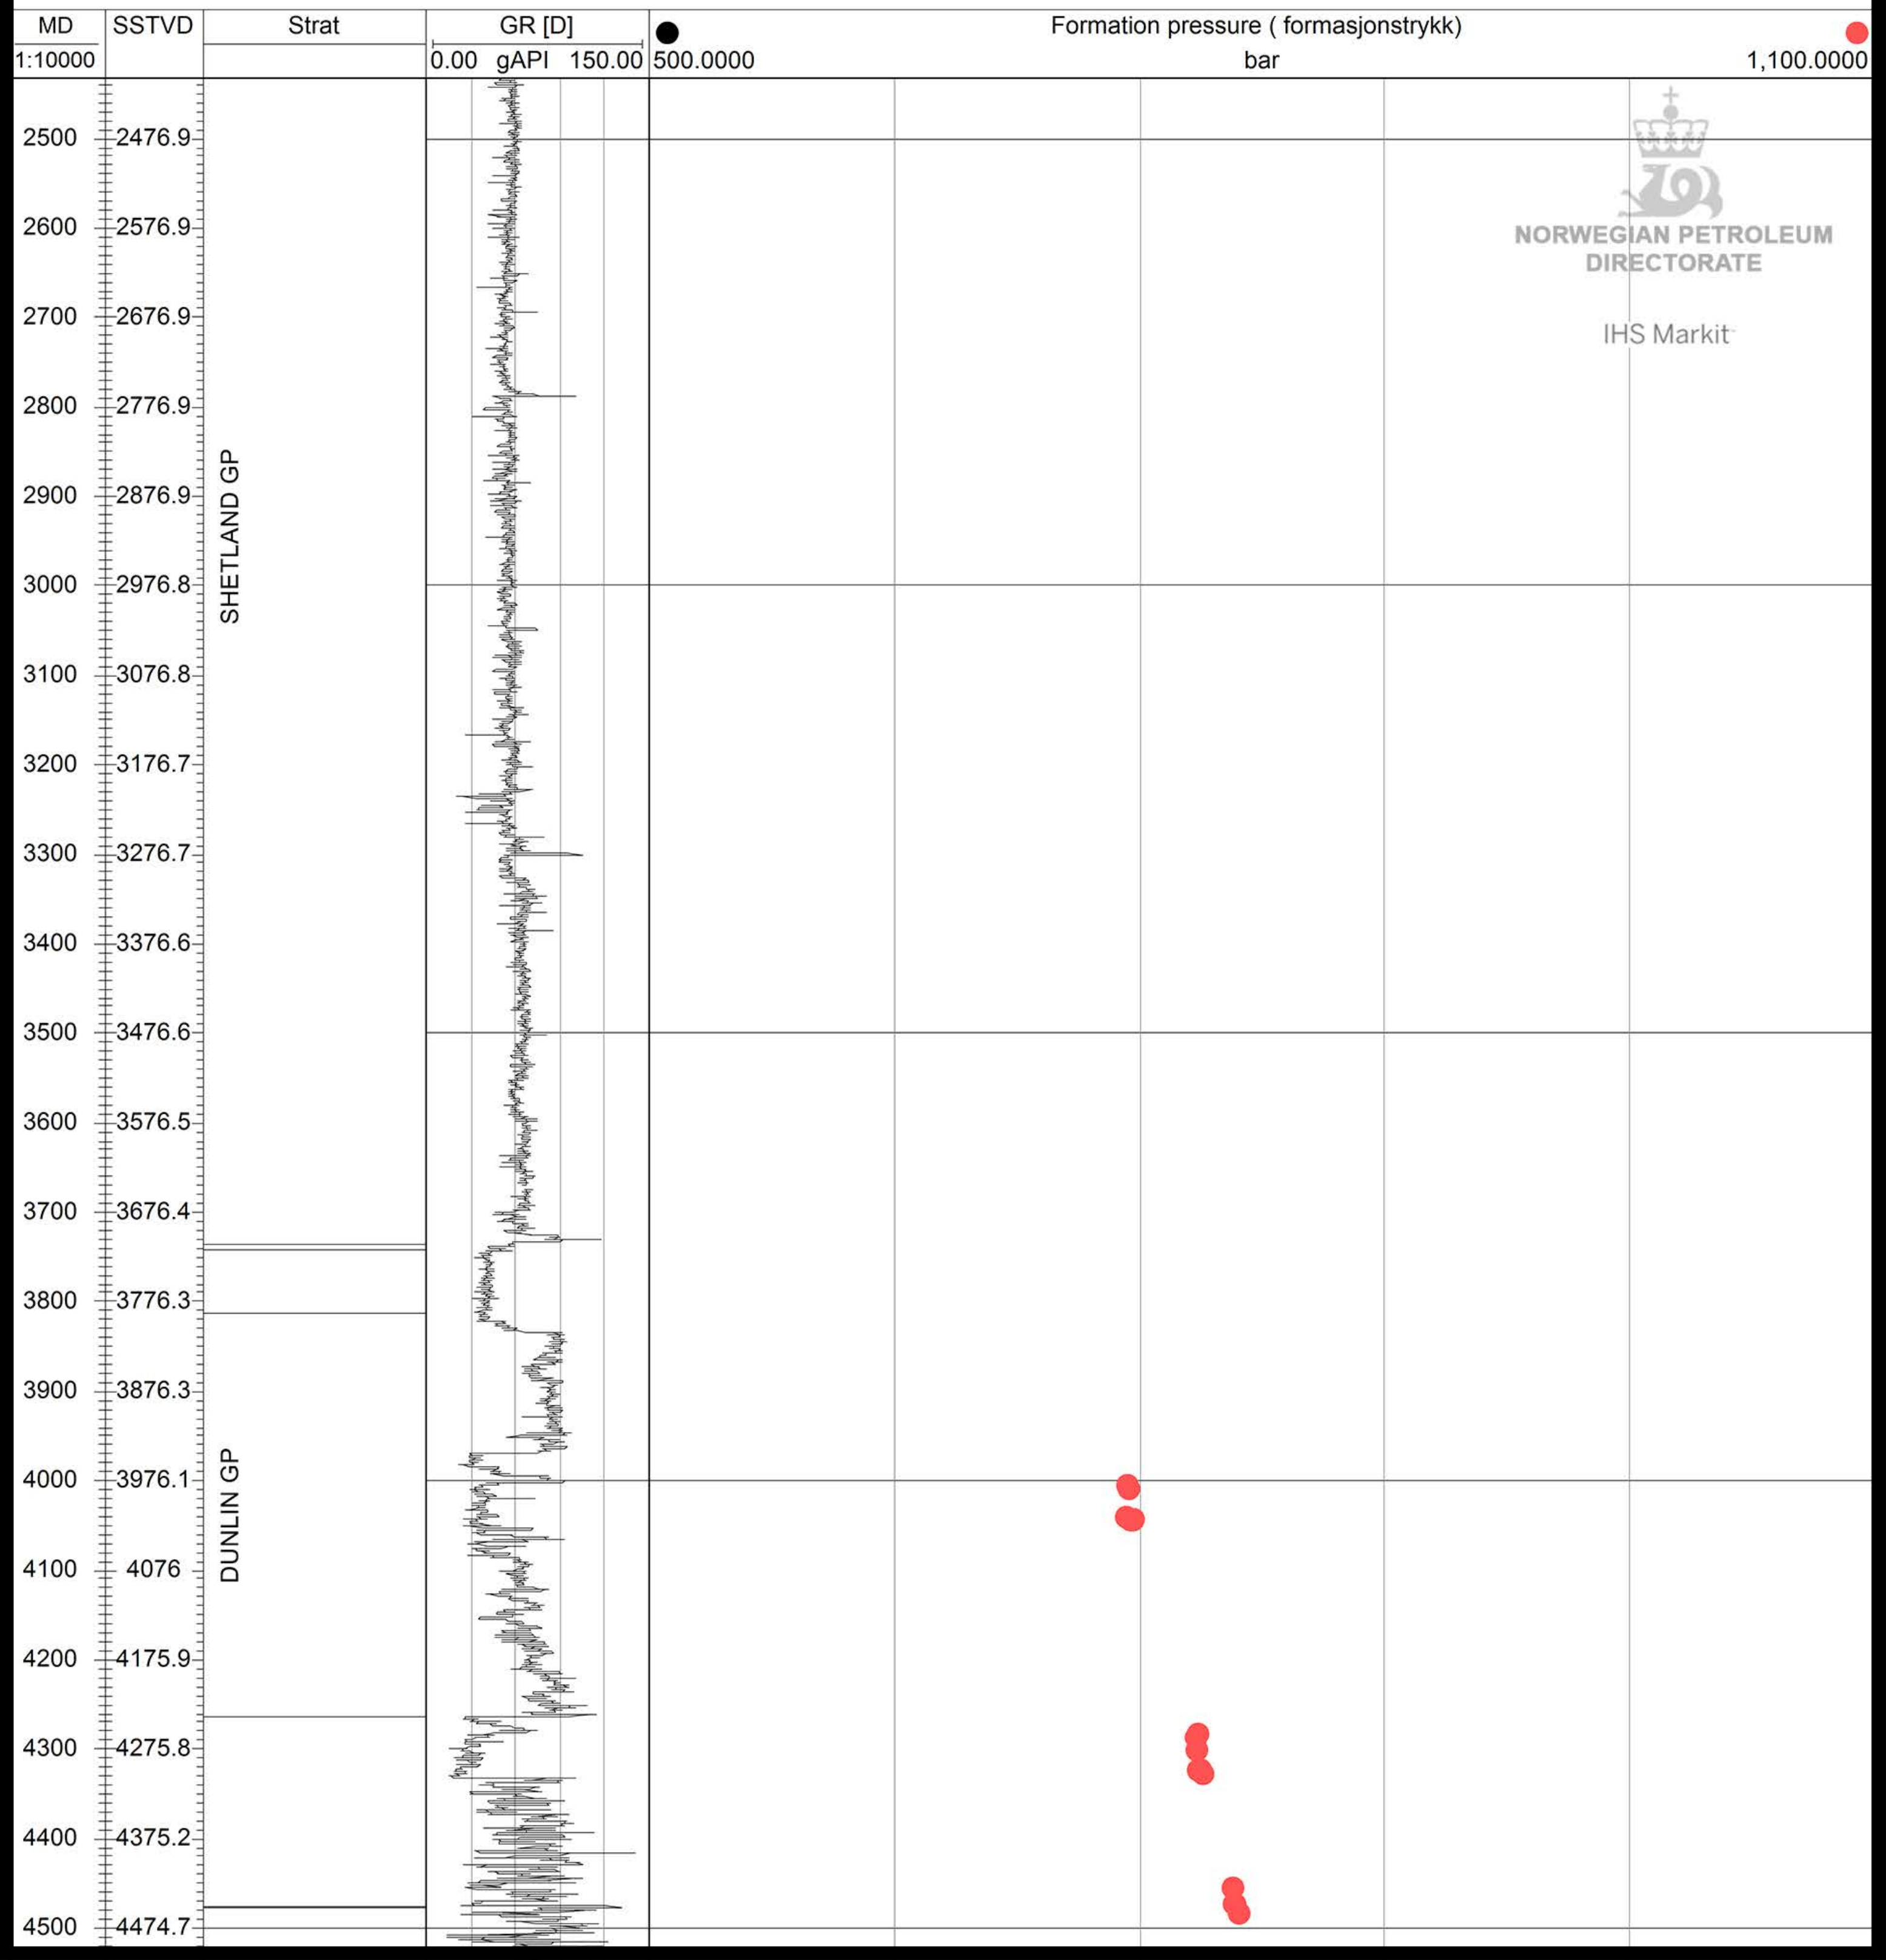

35/1-1

NORWEGIAN PETROLEUM
DIRECTORATE

IHS Markit