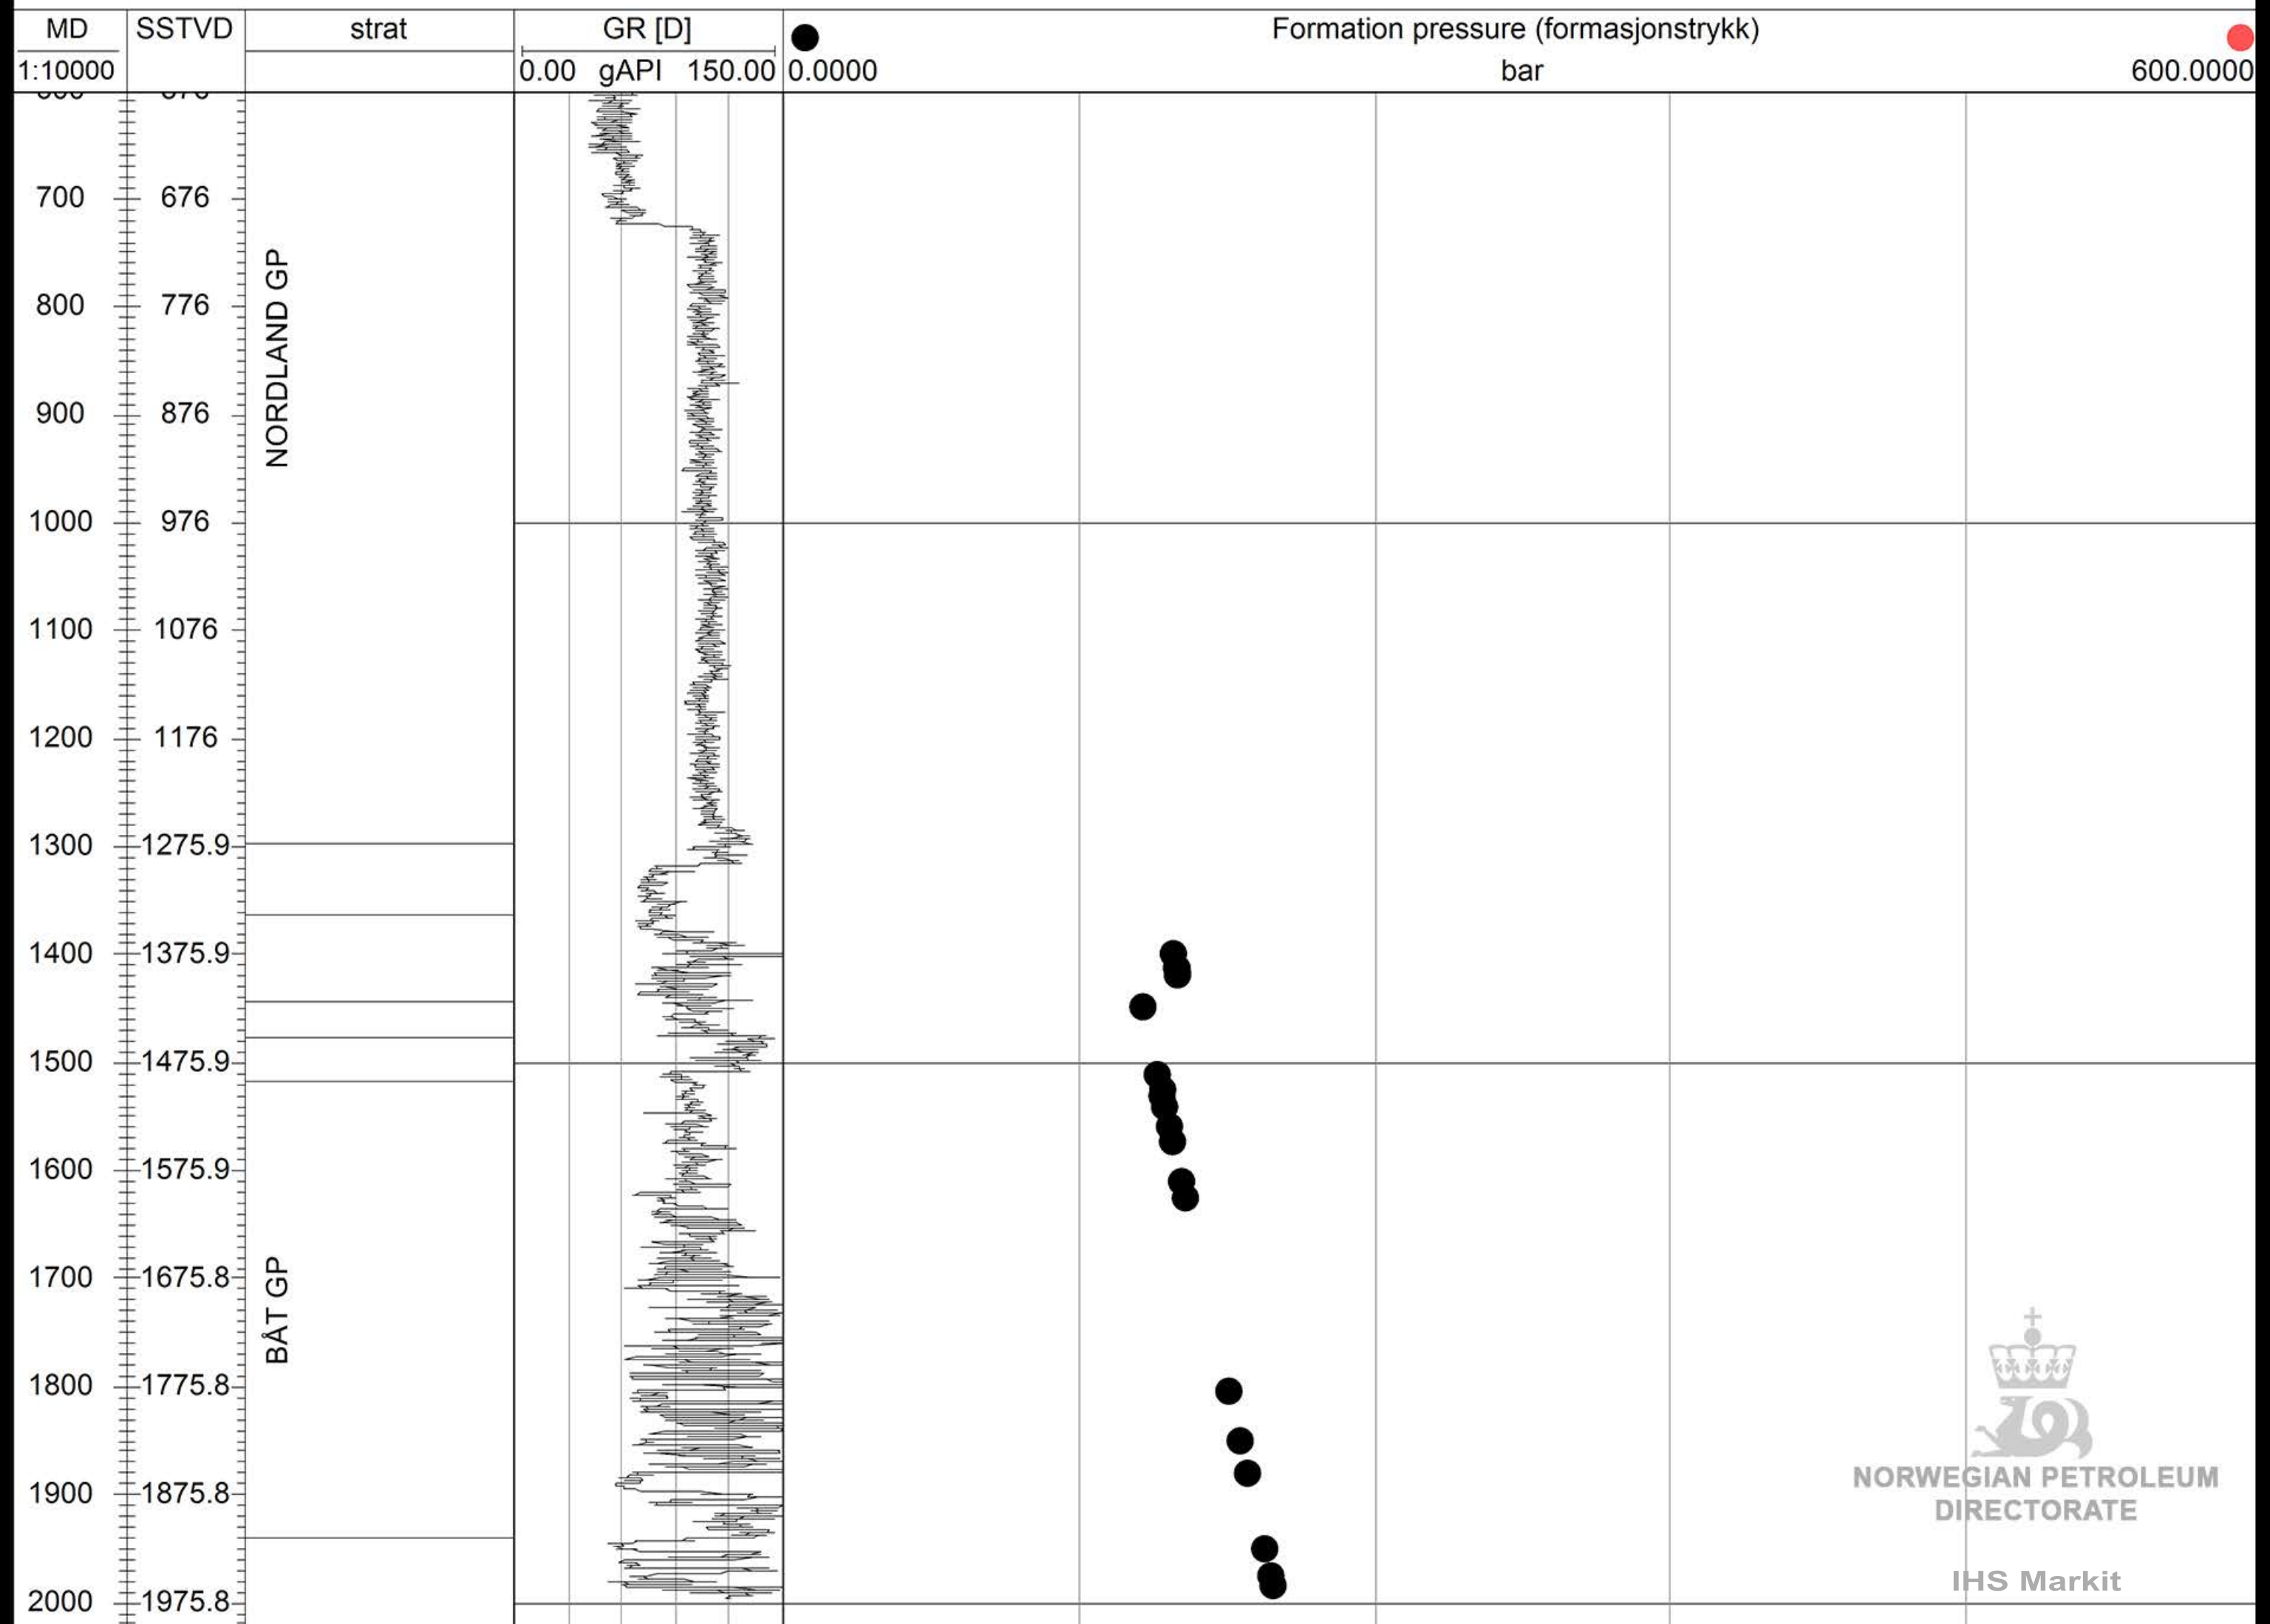

# 6608/11-3

NORWEGIAN PETROLEUM  
DIRECTORATE

IHS Markit