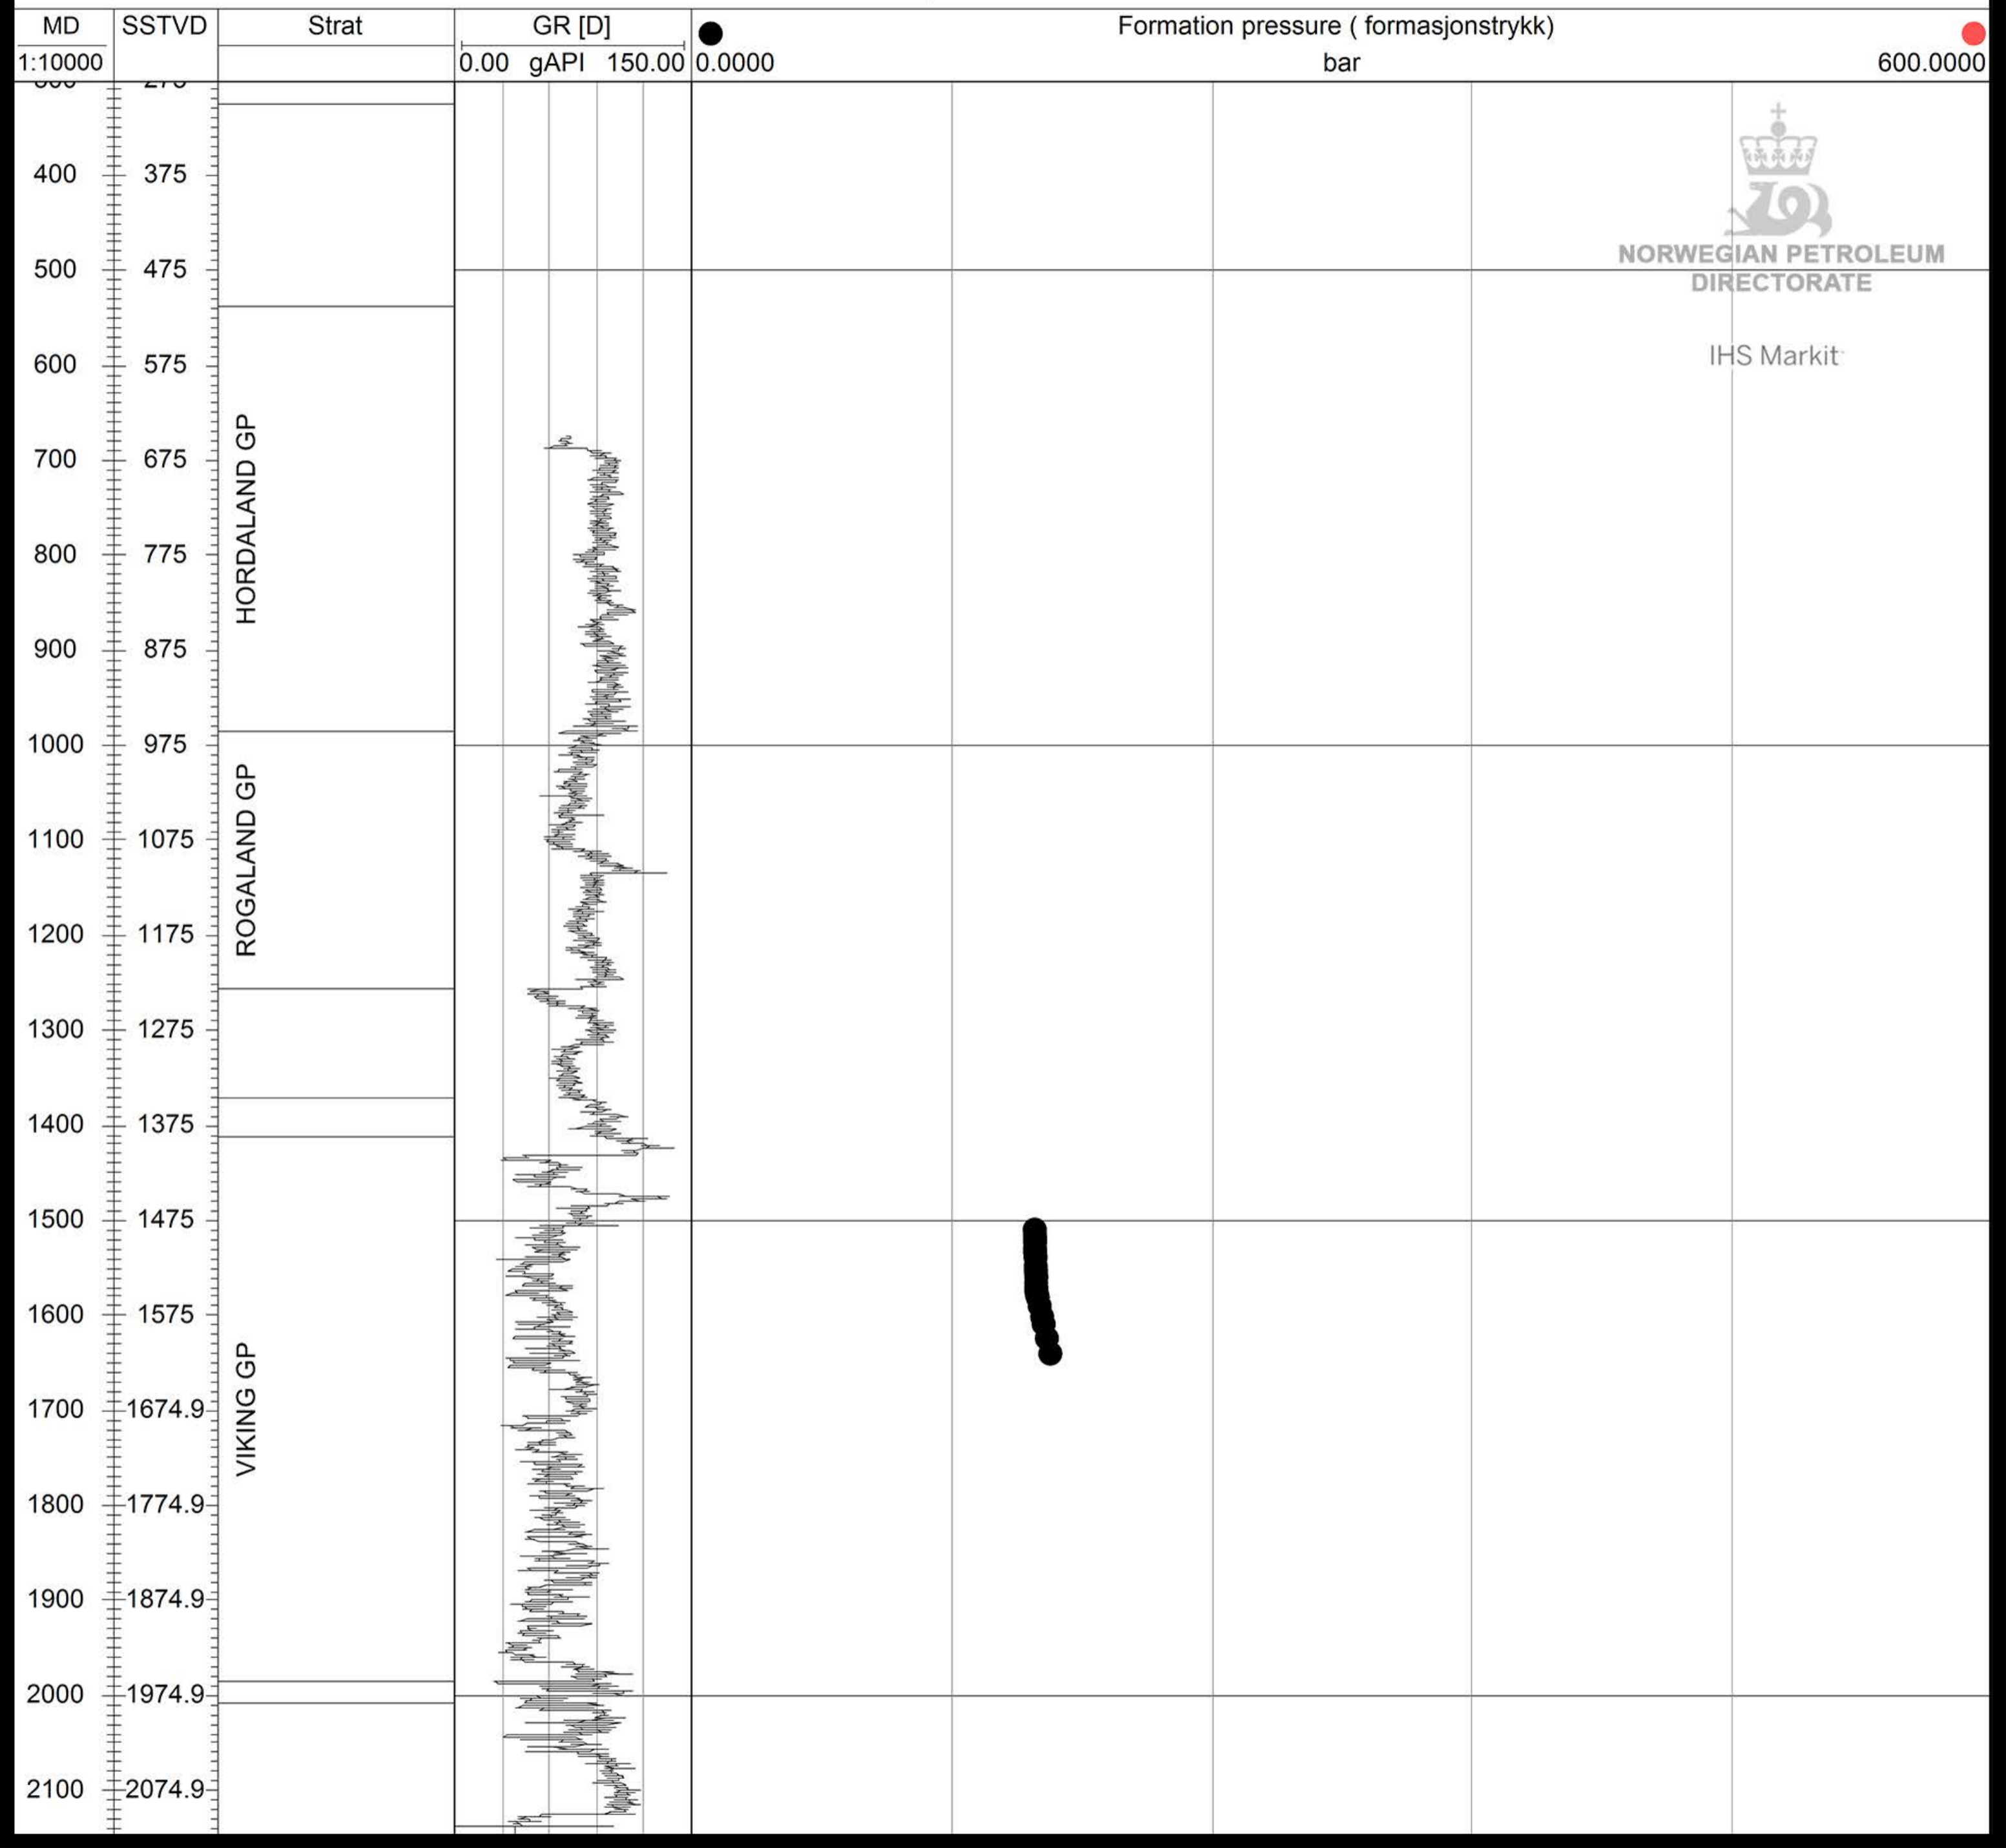

# 31/6-8

NORWEGIAN PETROLEUM  
DIRECTORATE

IHS Markit

600.0000