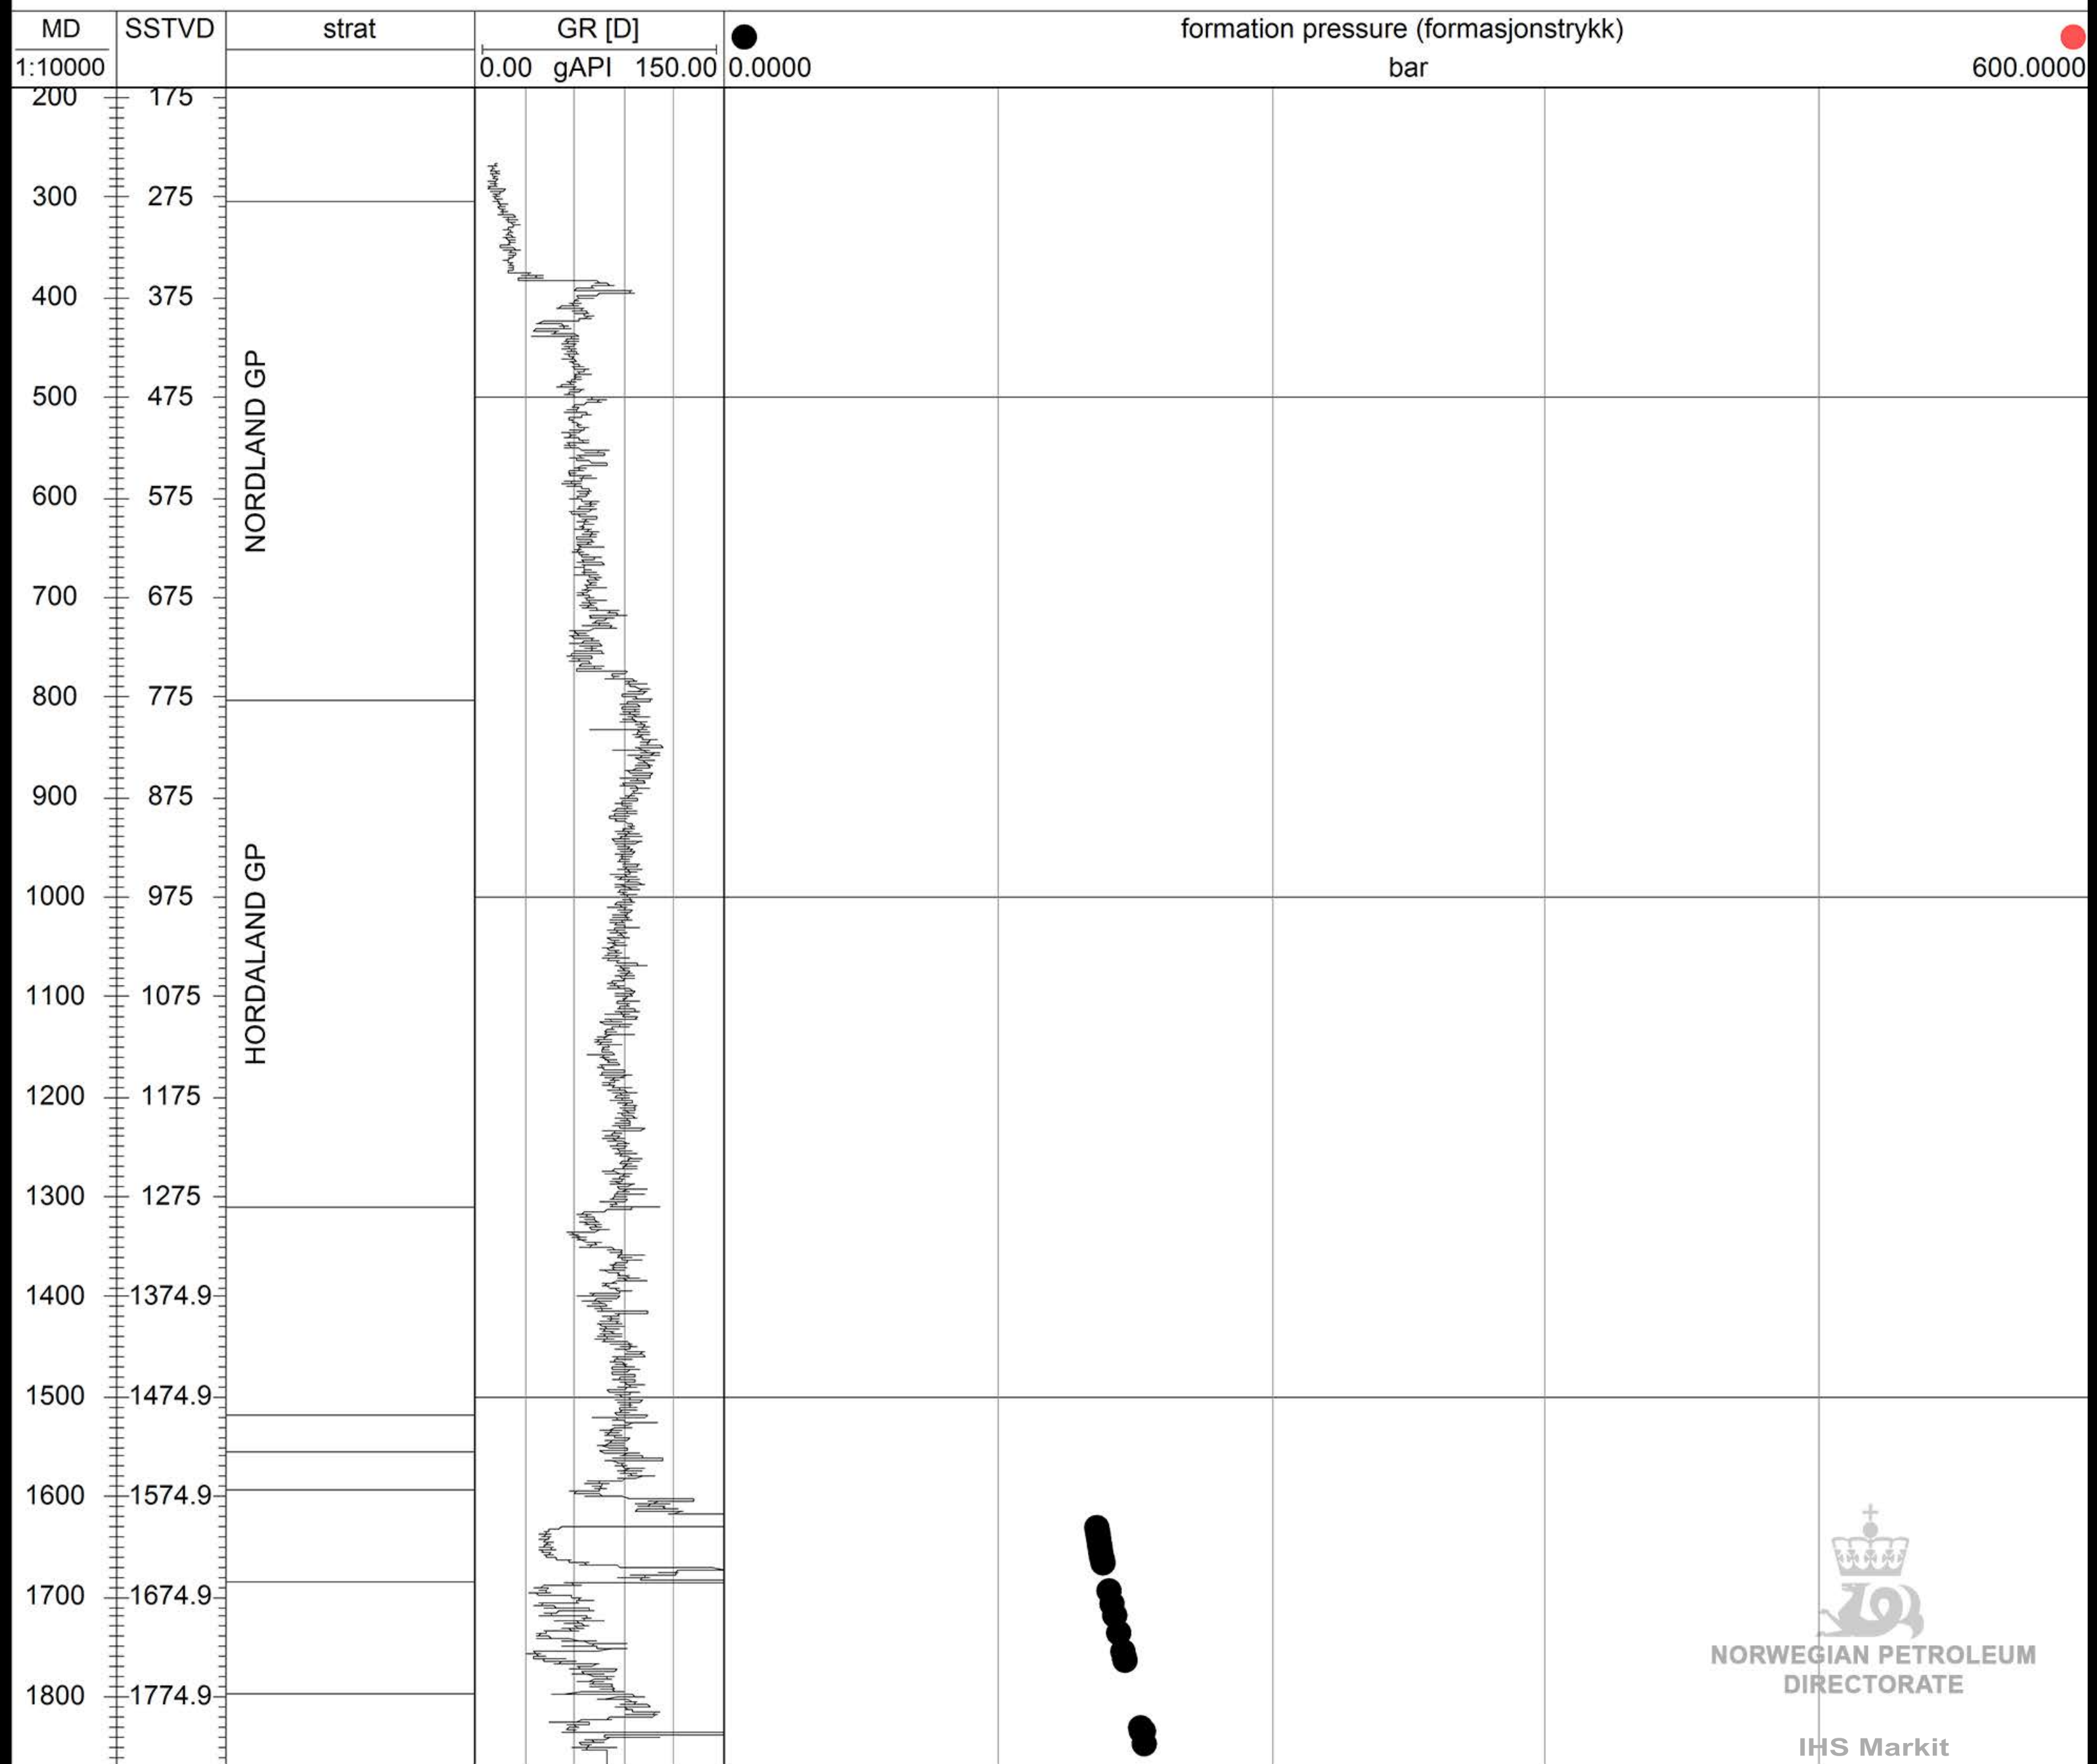

● 6407/9-3

NORWEGIAN PETROLEUM
DIRECTORATE

IHS Markit