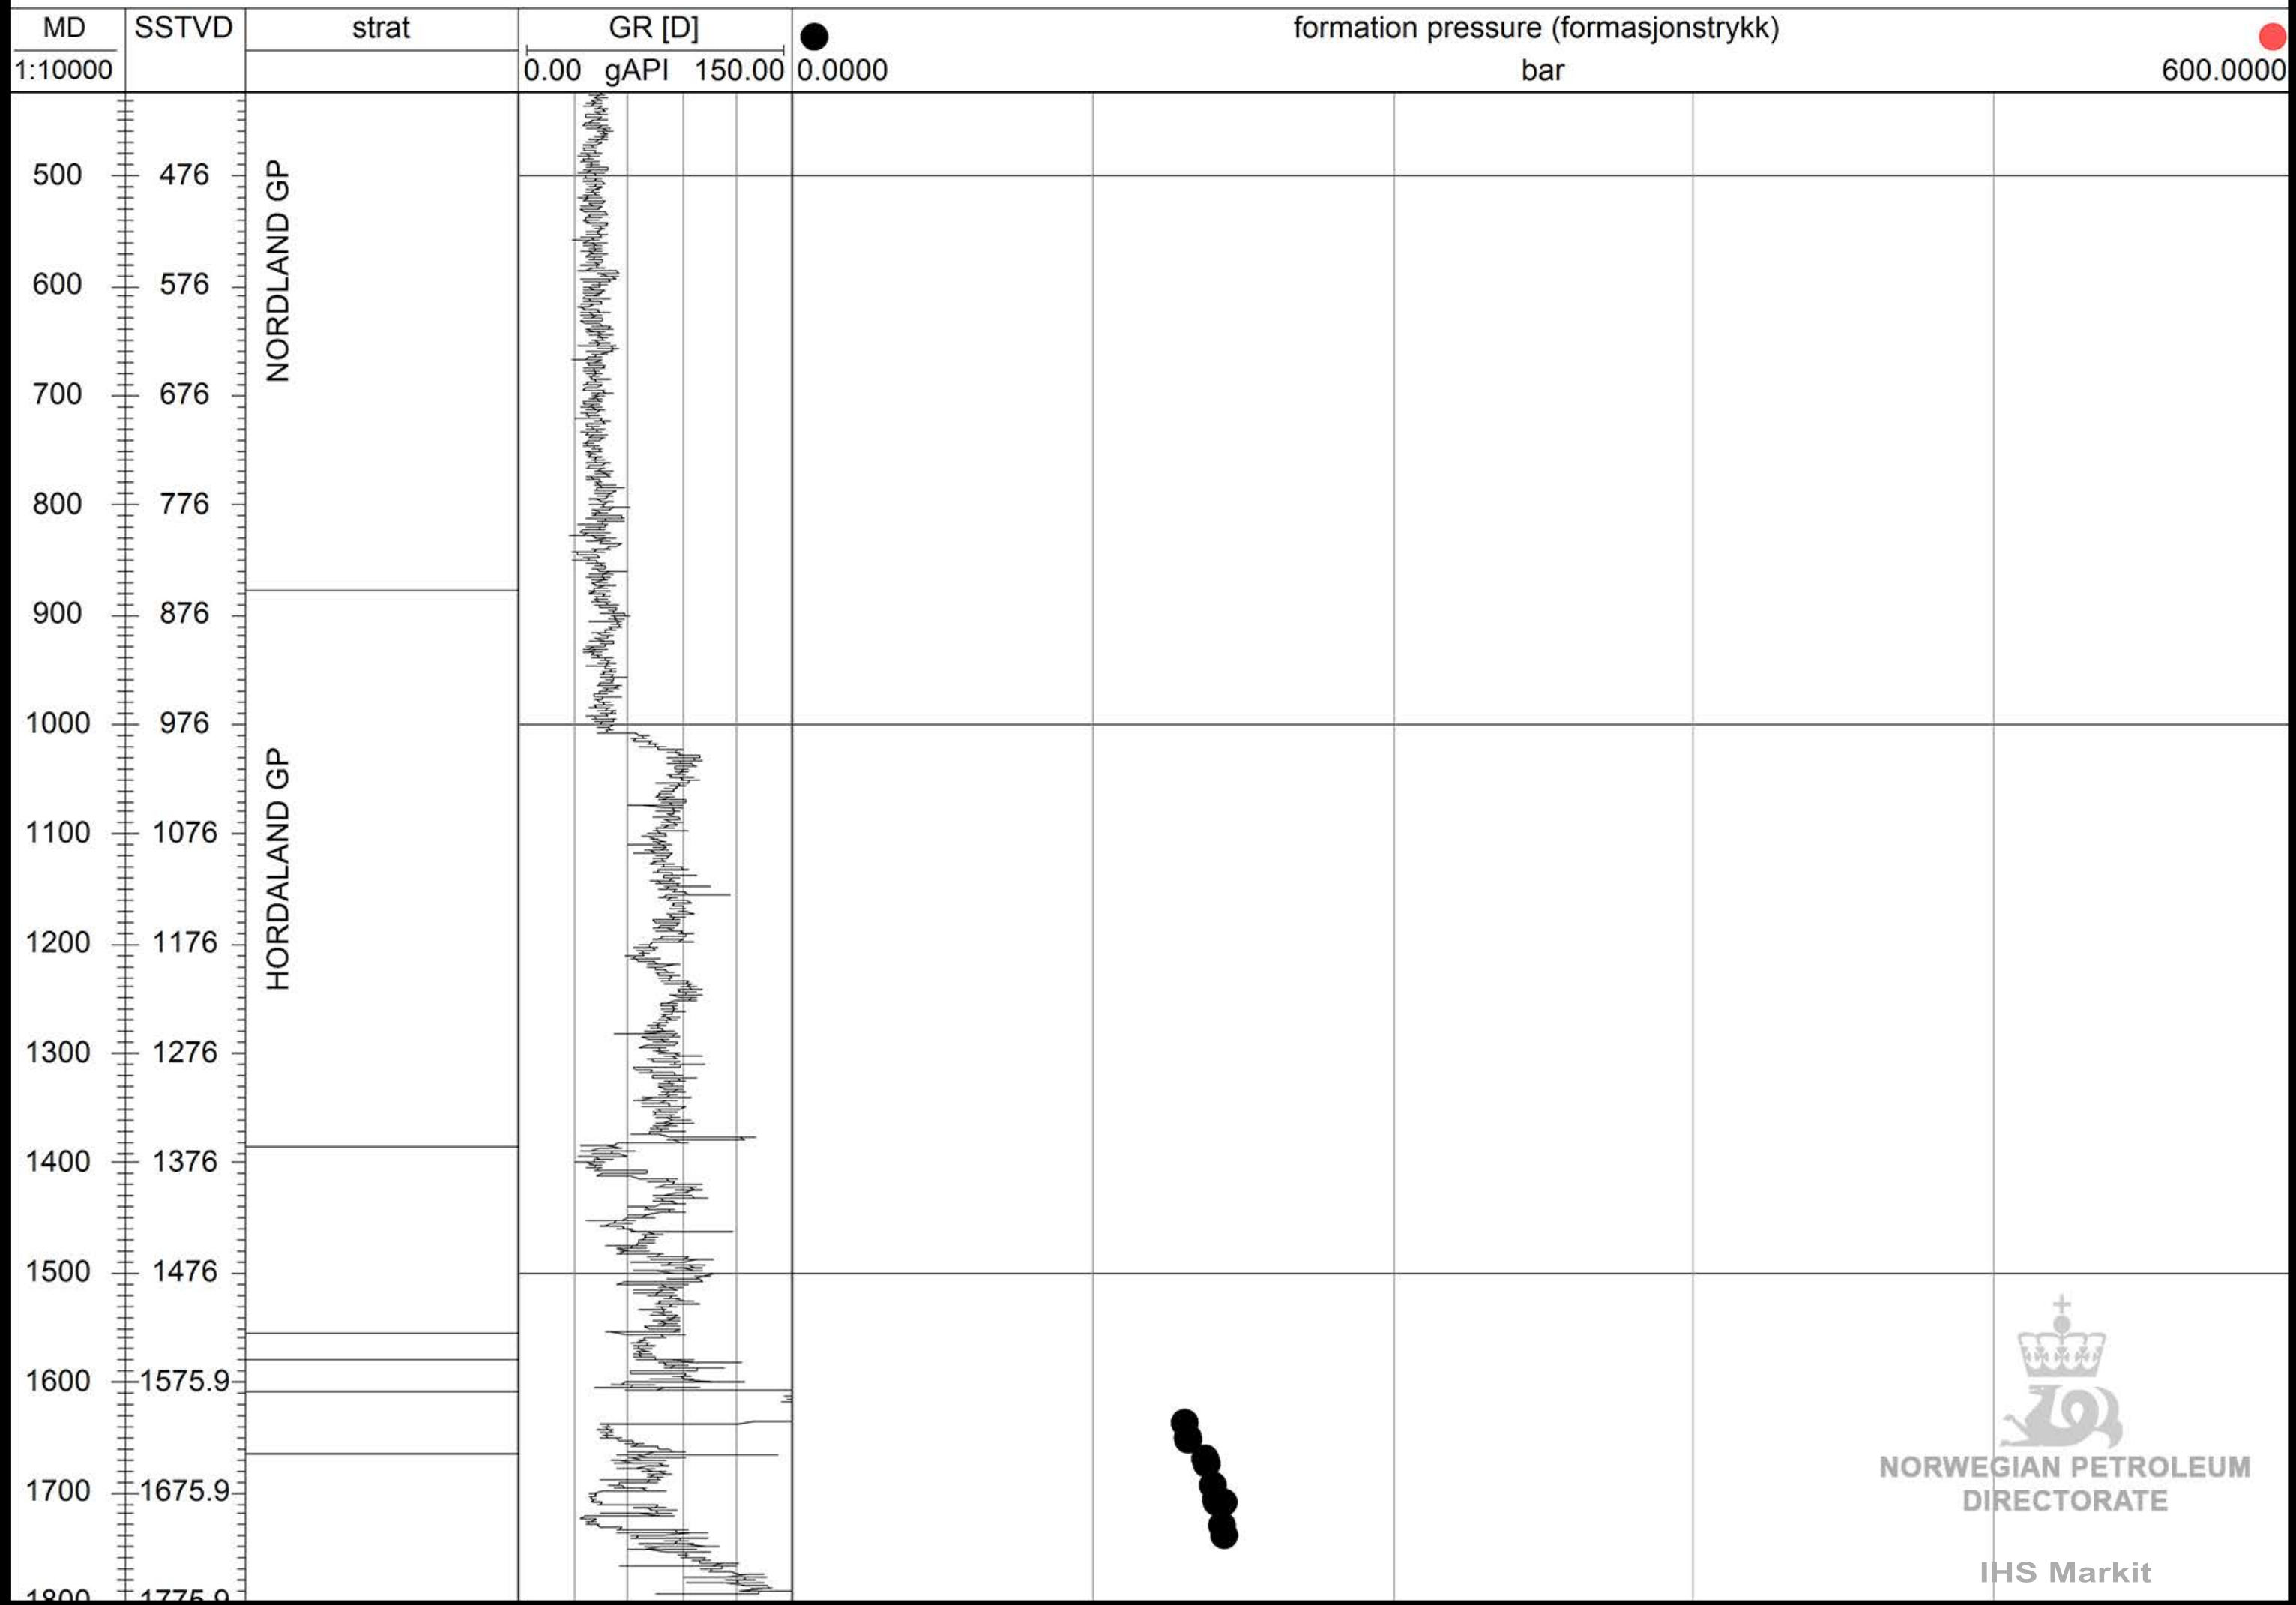

● 6407/9-10

NORWEGIAN PETROLEUM
DIRECTORATE

IHS Markit