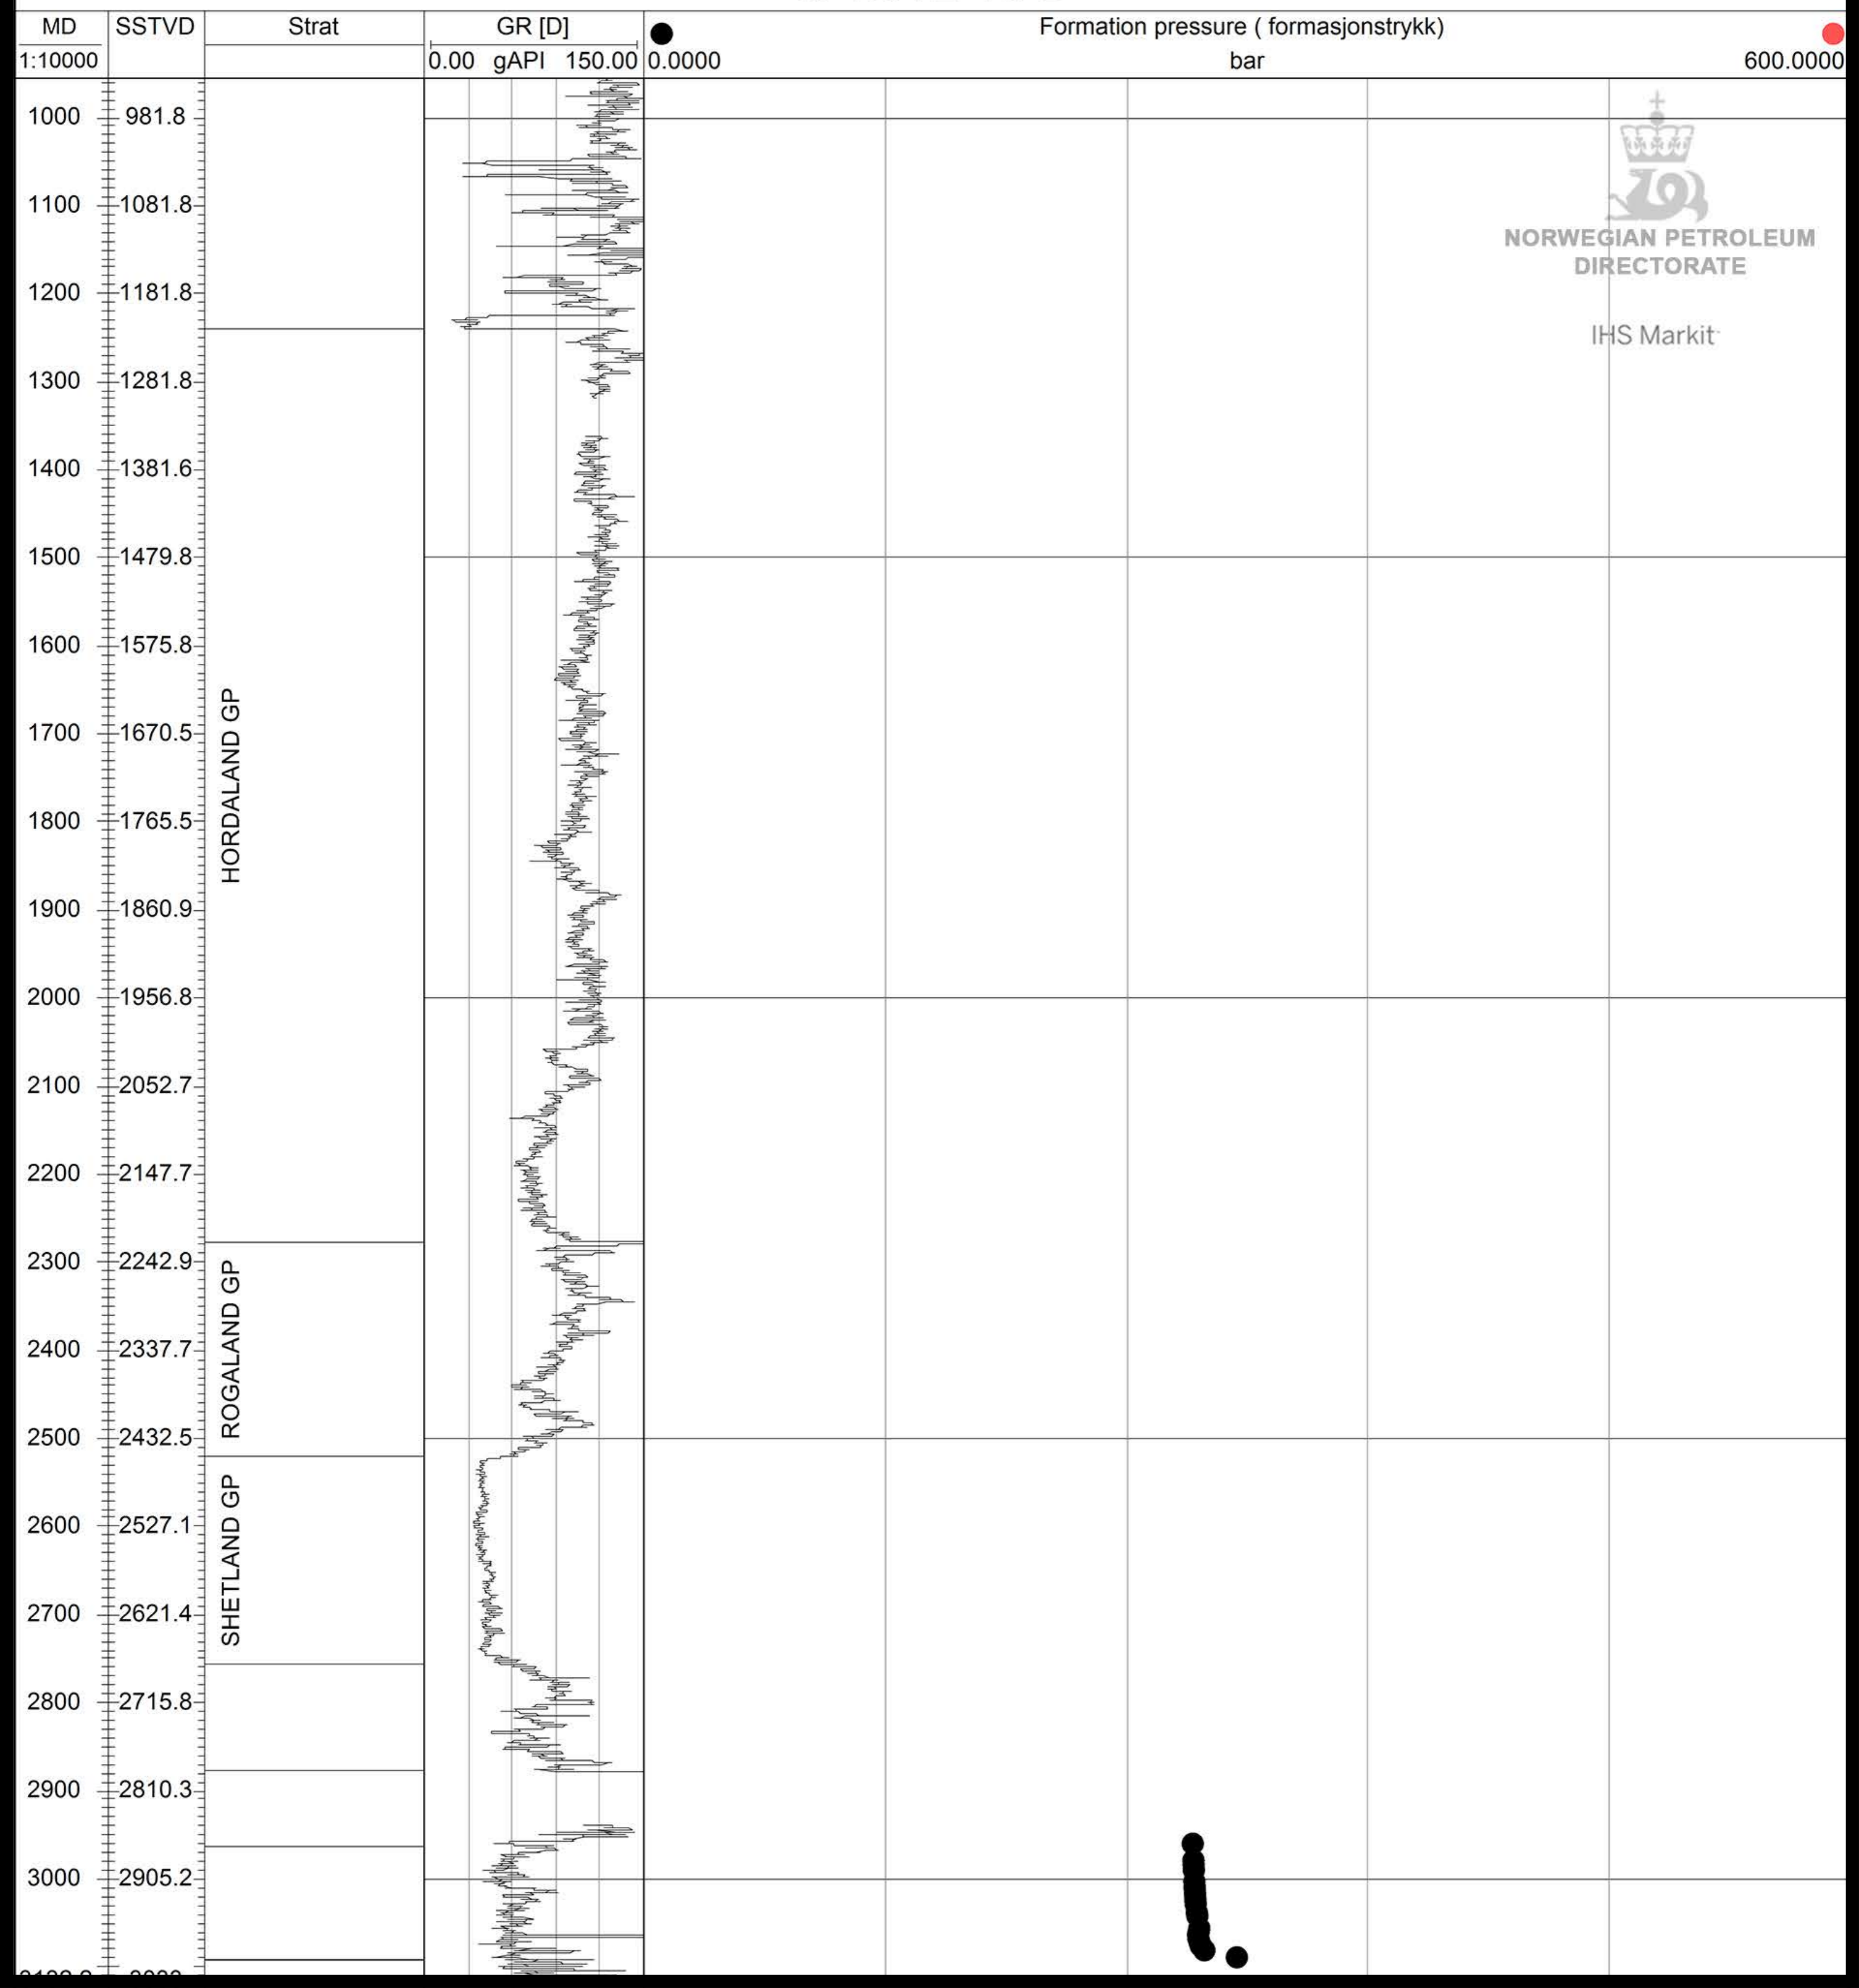

☀ 15/12-13 B

 NORWEGIAN PETROLEUM
 DIRECTORATE
 IHS Markit

!