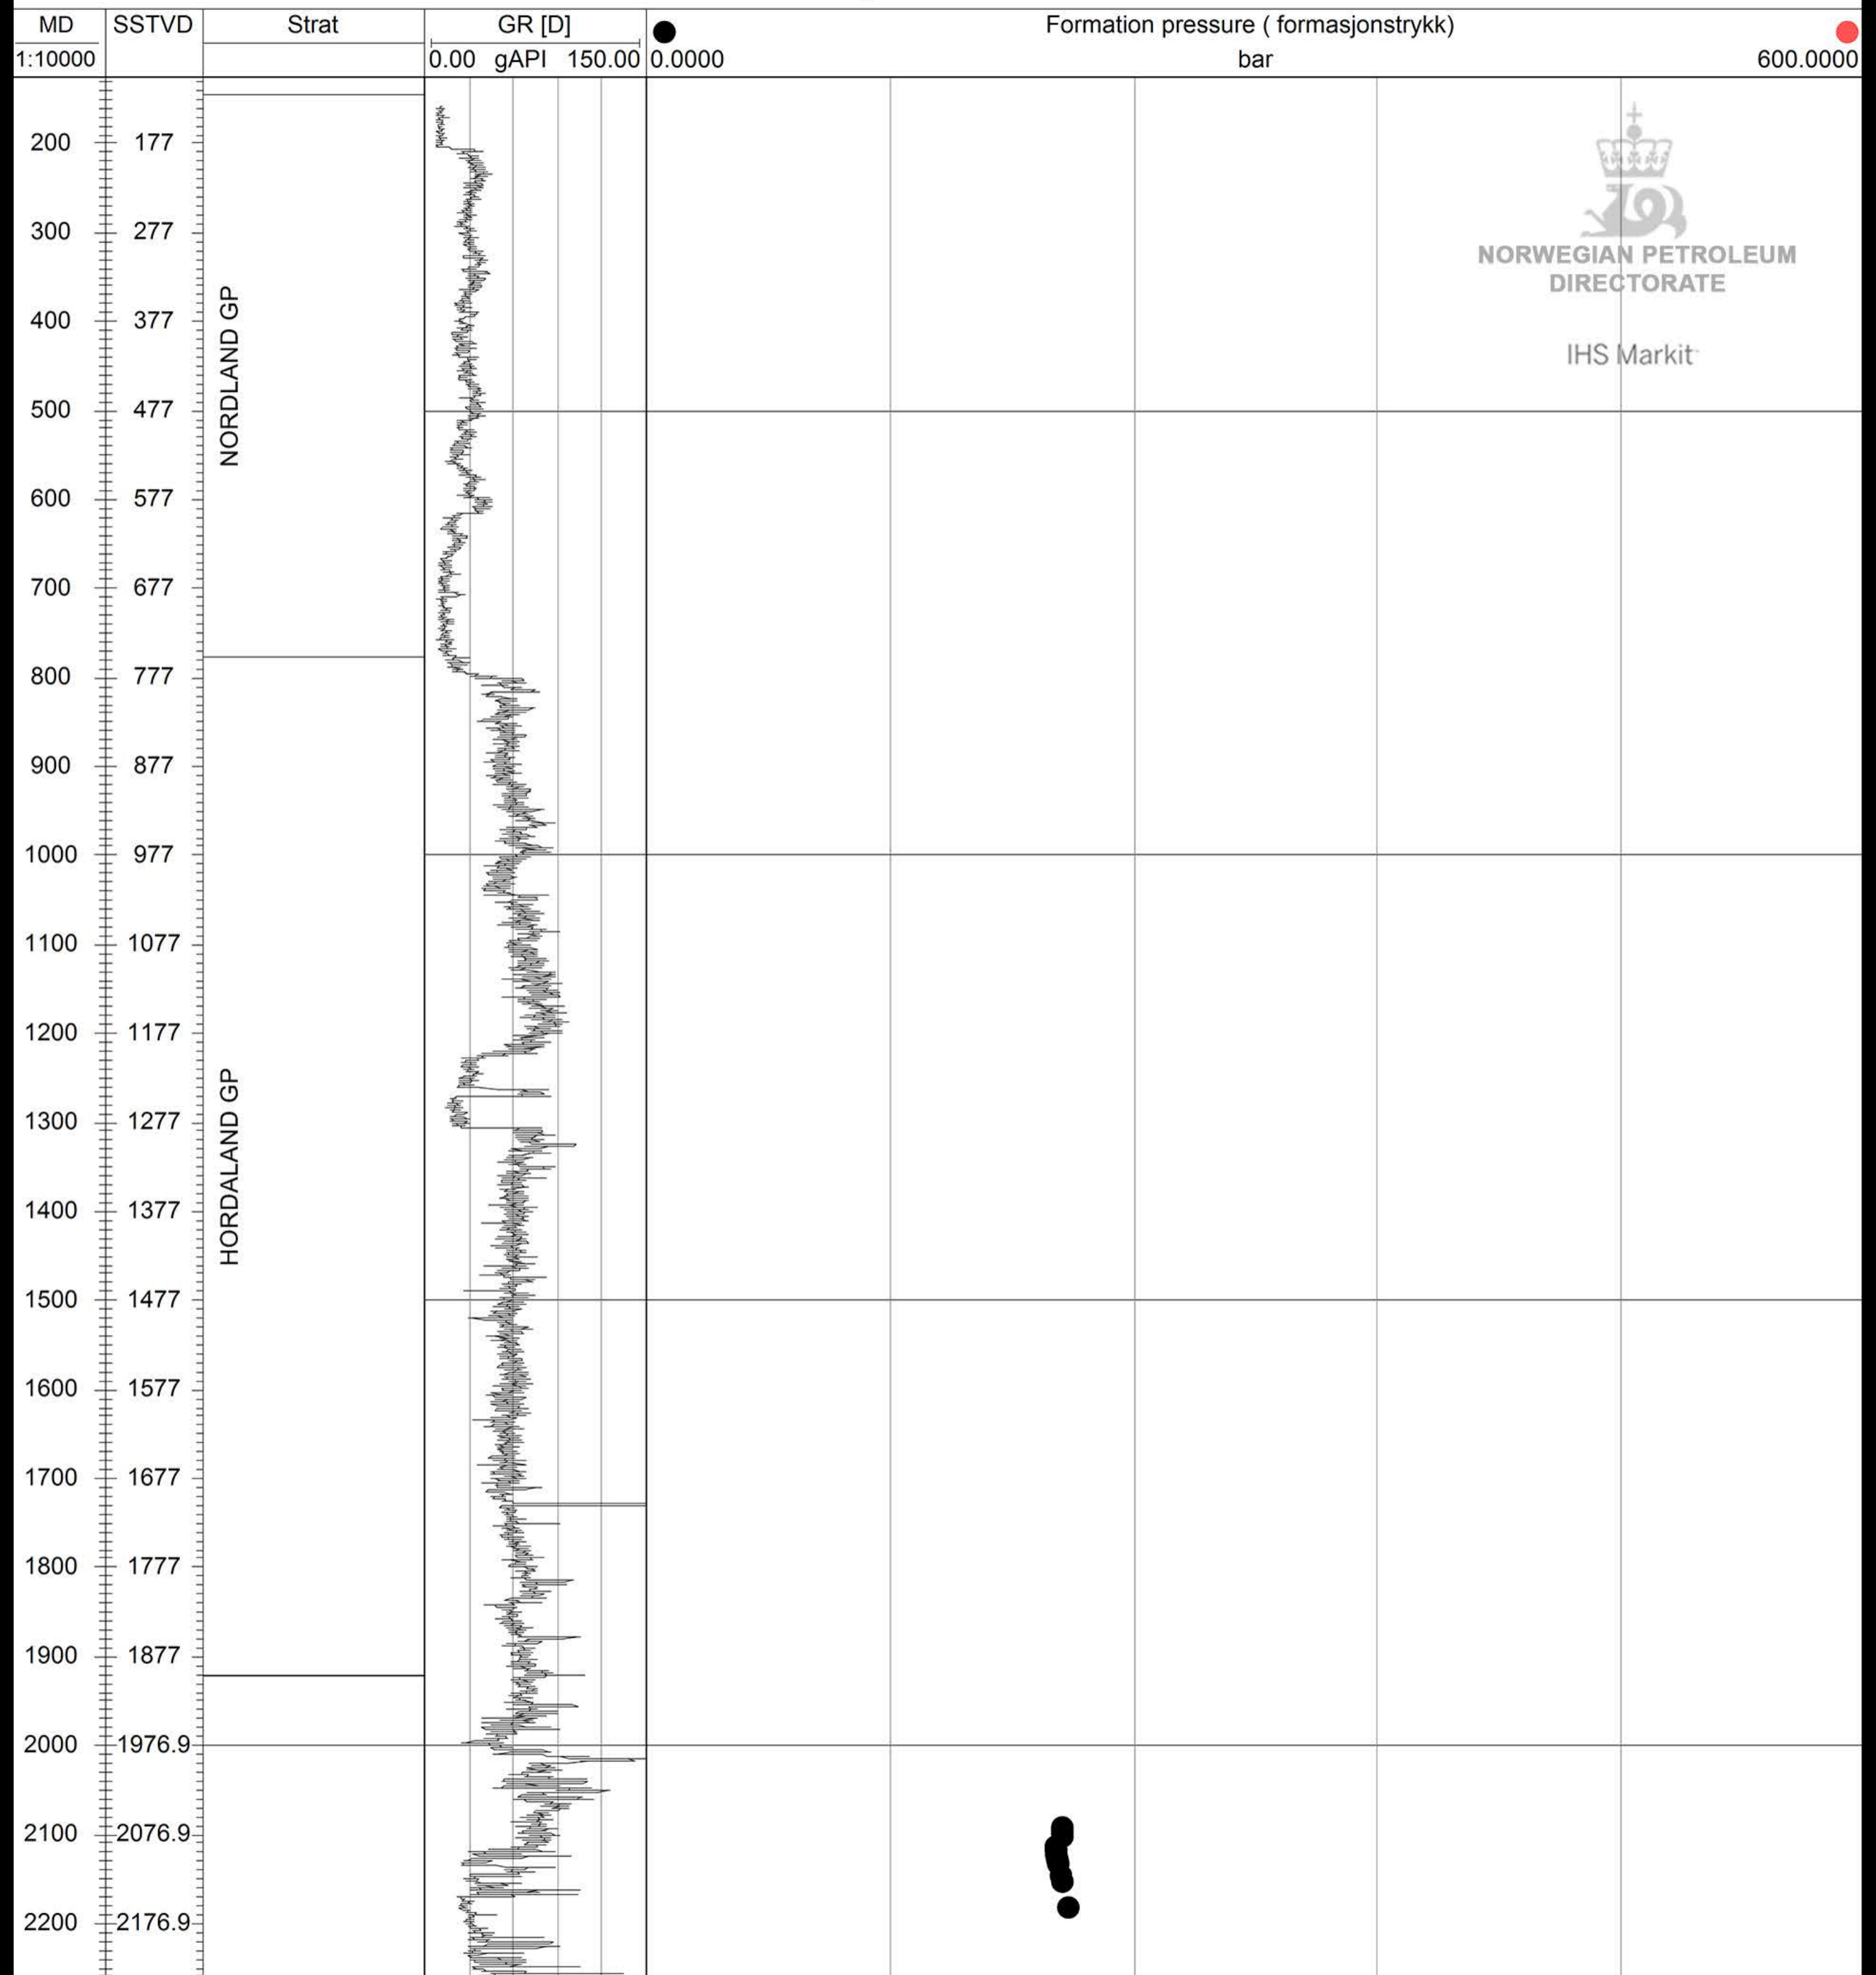

☀ 25/4-8

NORWEGIAN PETROLEUM
DIRECTORATE

IHS Markit