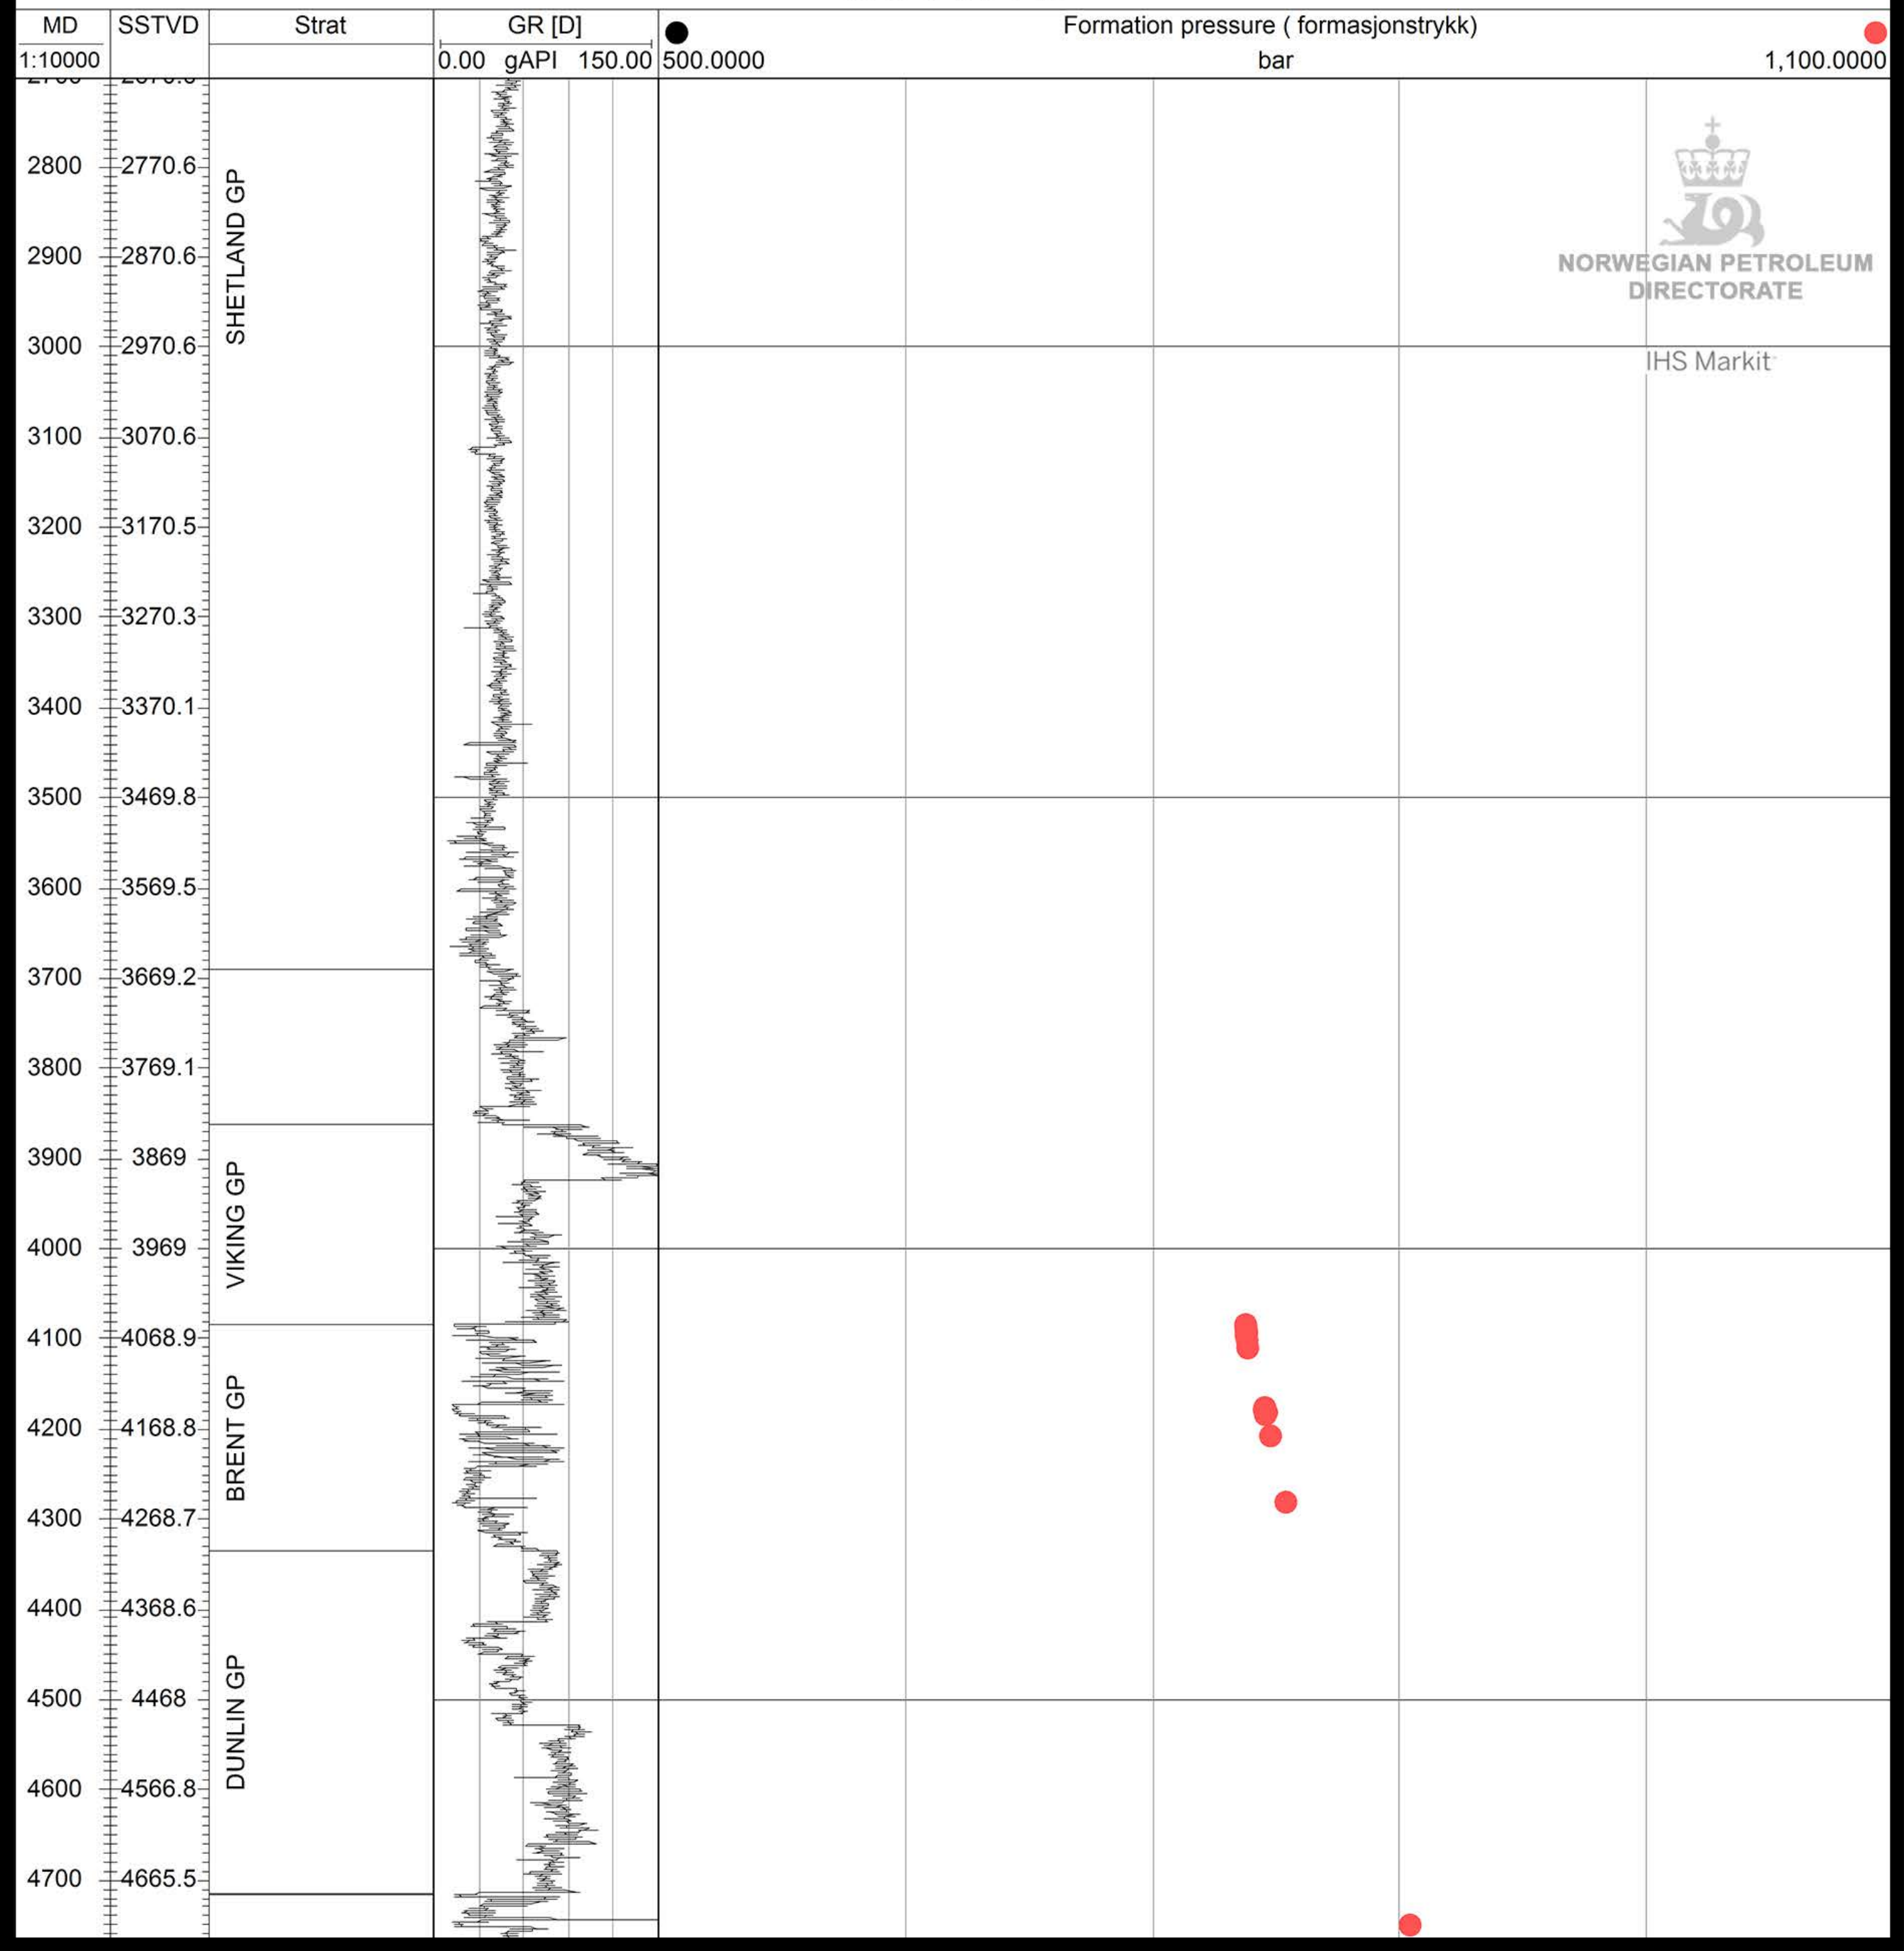

☀ 34/10-23

NORWEGIAN PETROLEUM
DIRECTORATE

IHS Markit