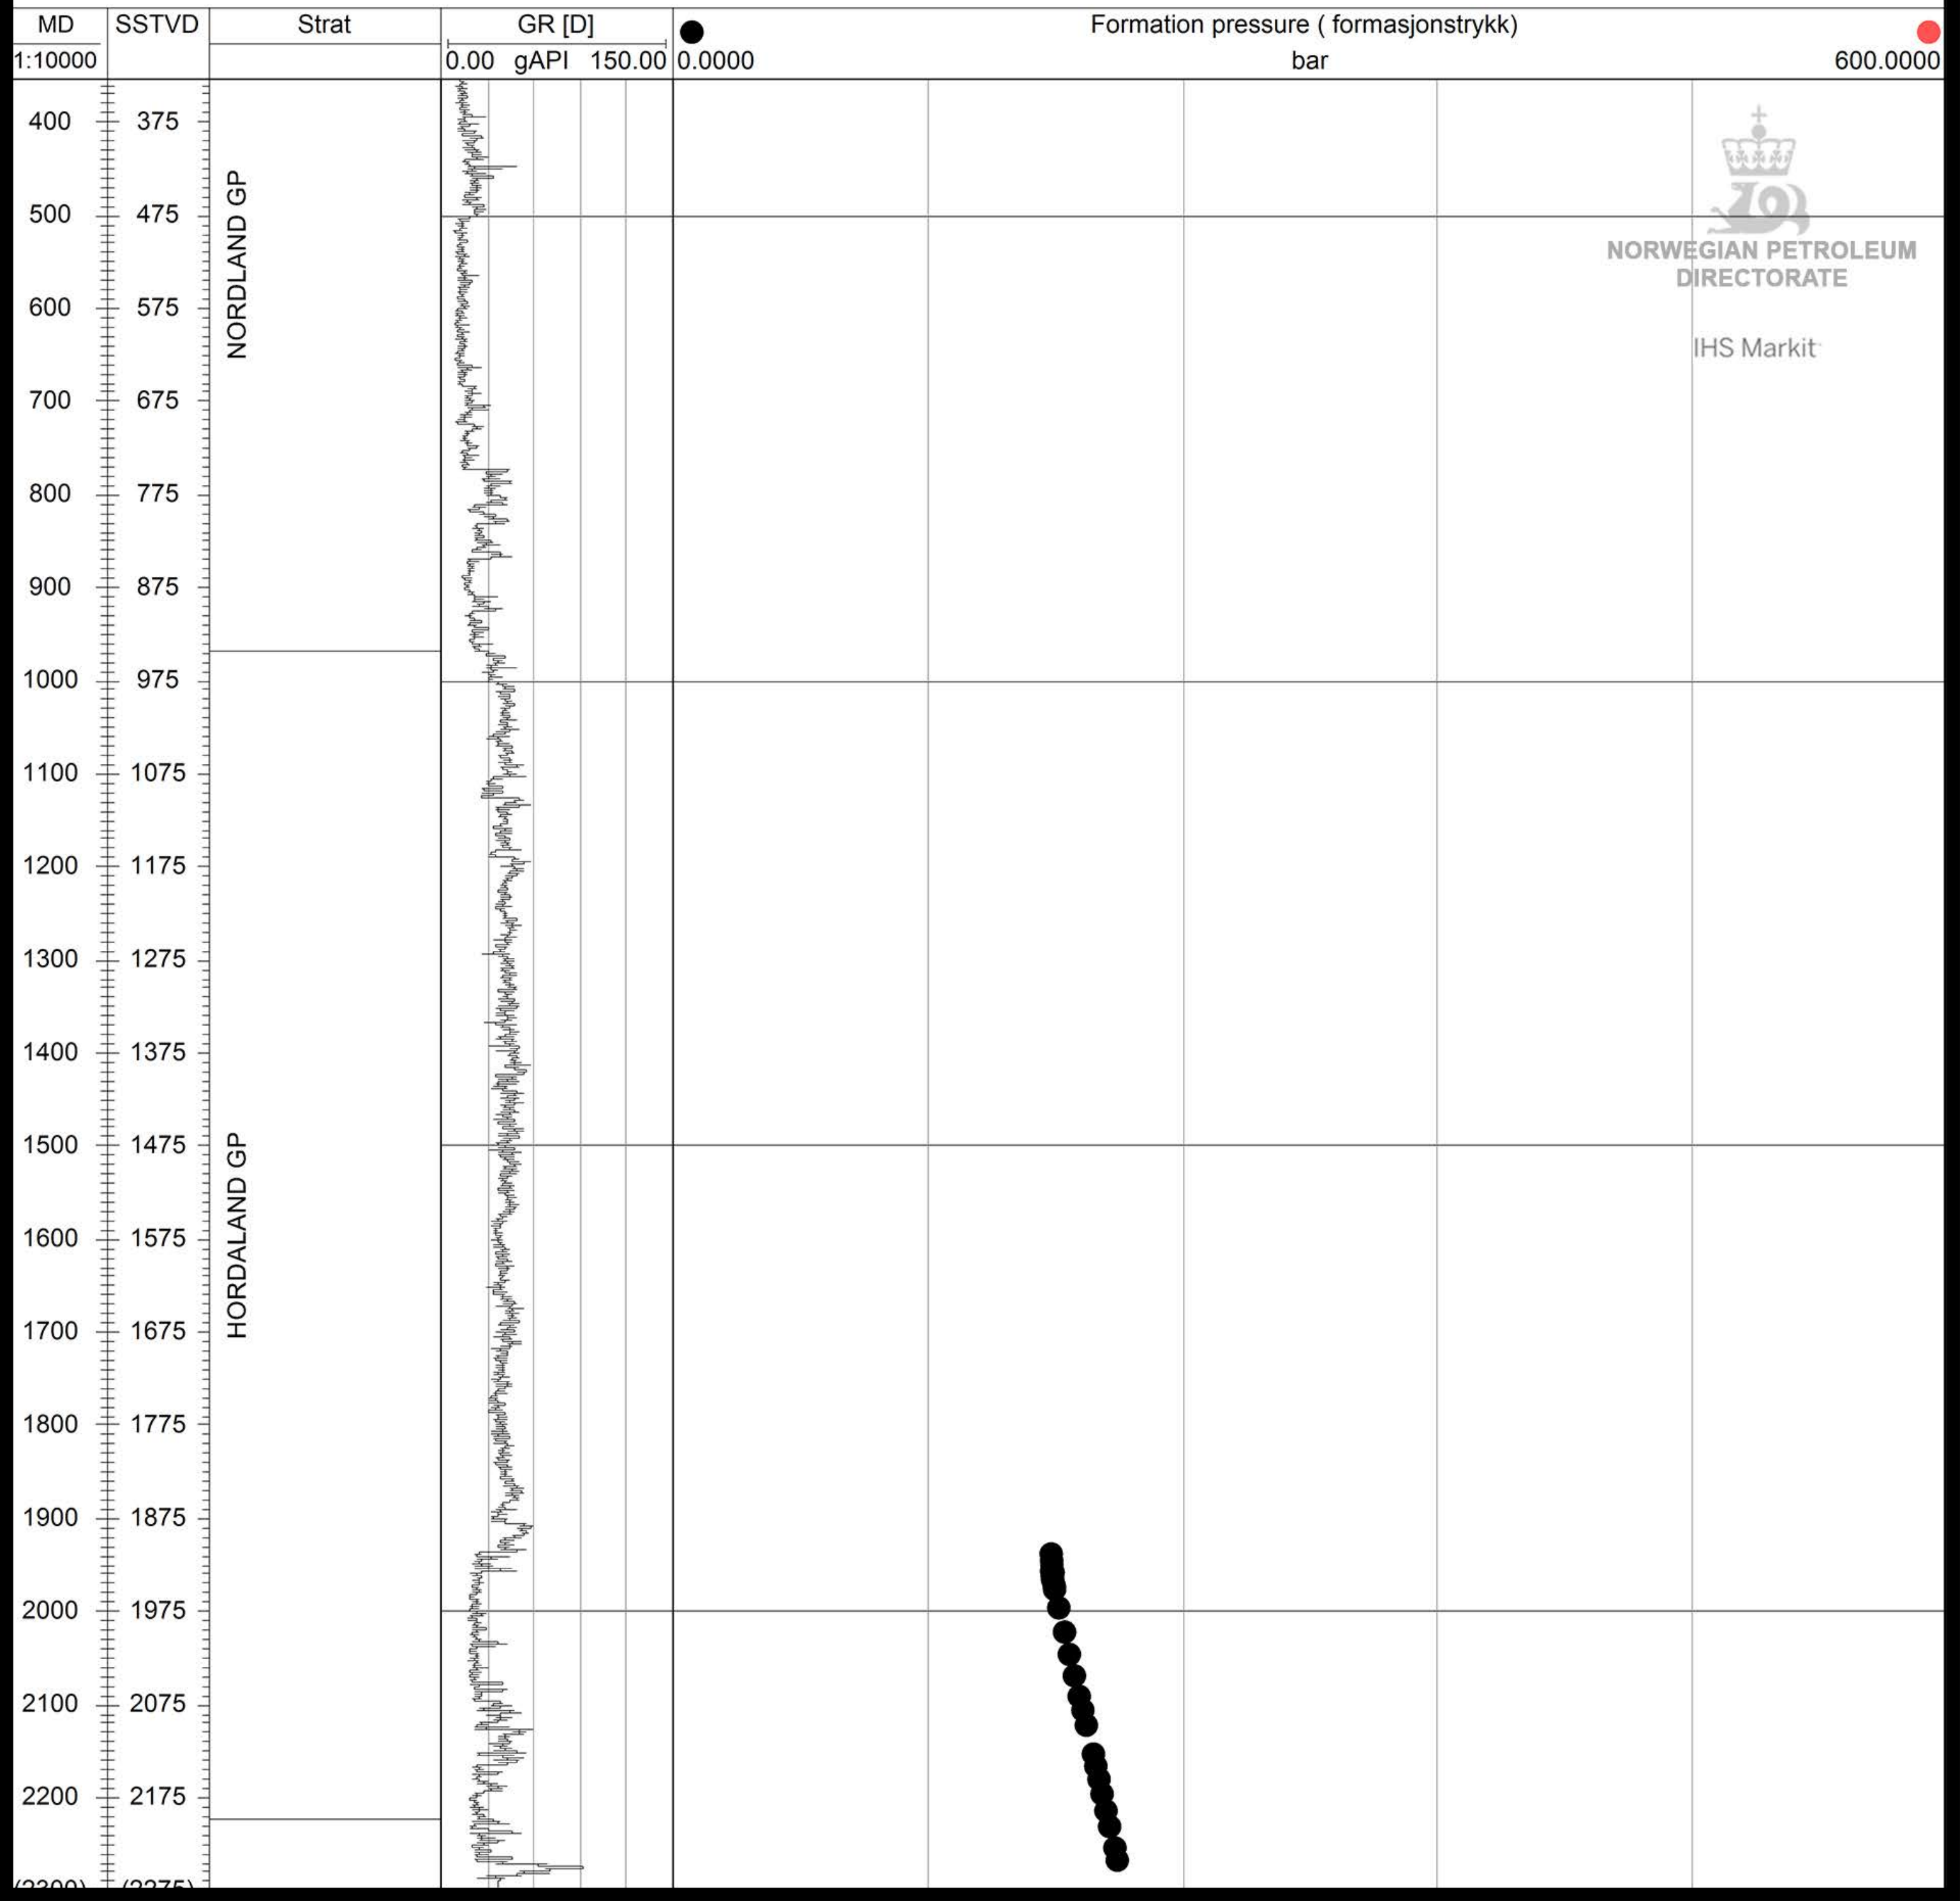

25/2-9

NORWEGIAN PETROLEUM
DIRECTORATE

IHS Markit