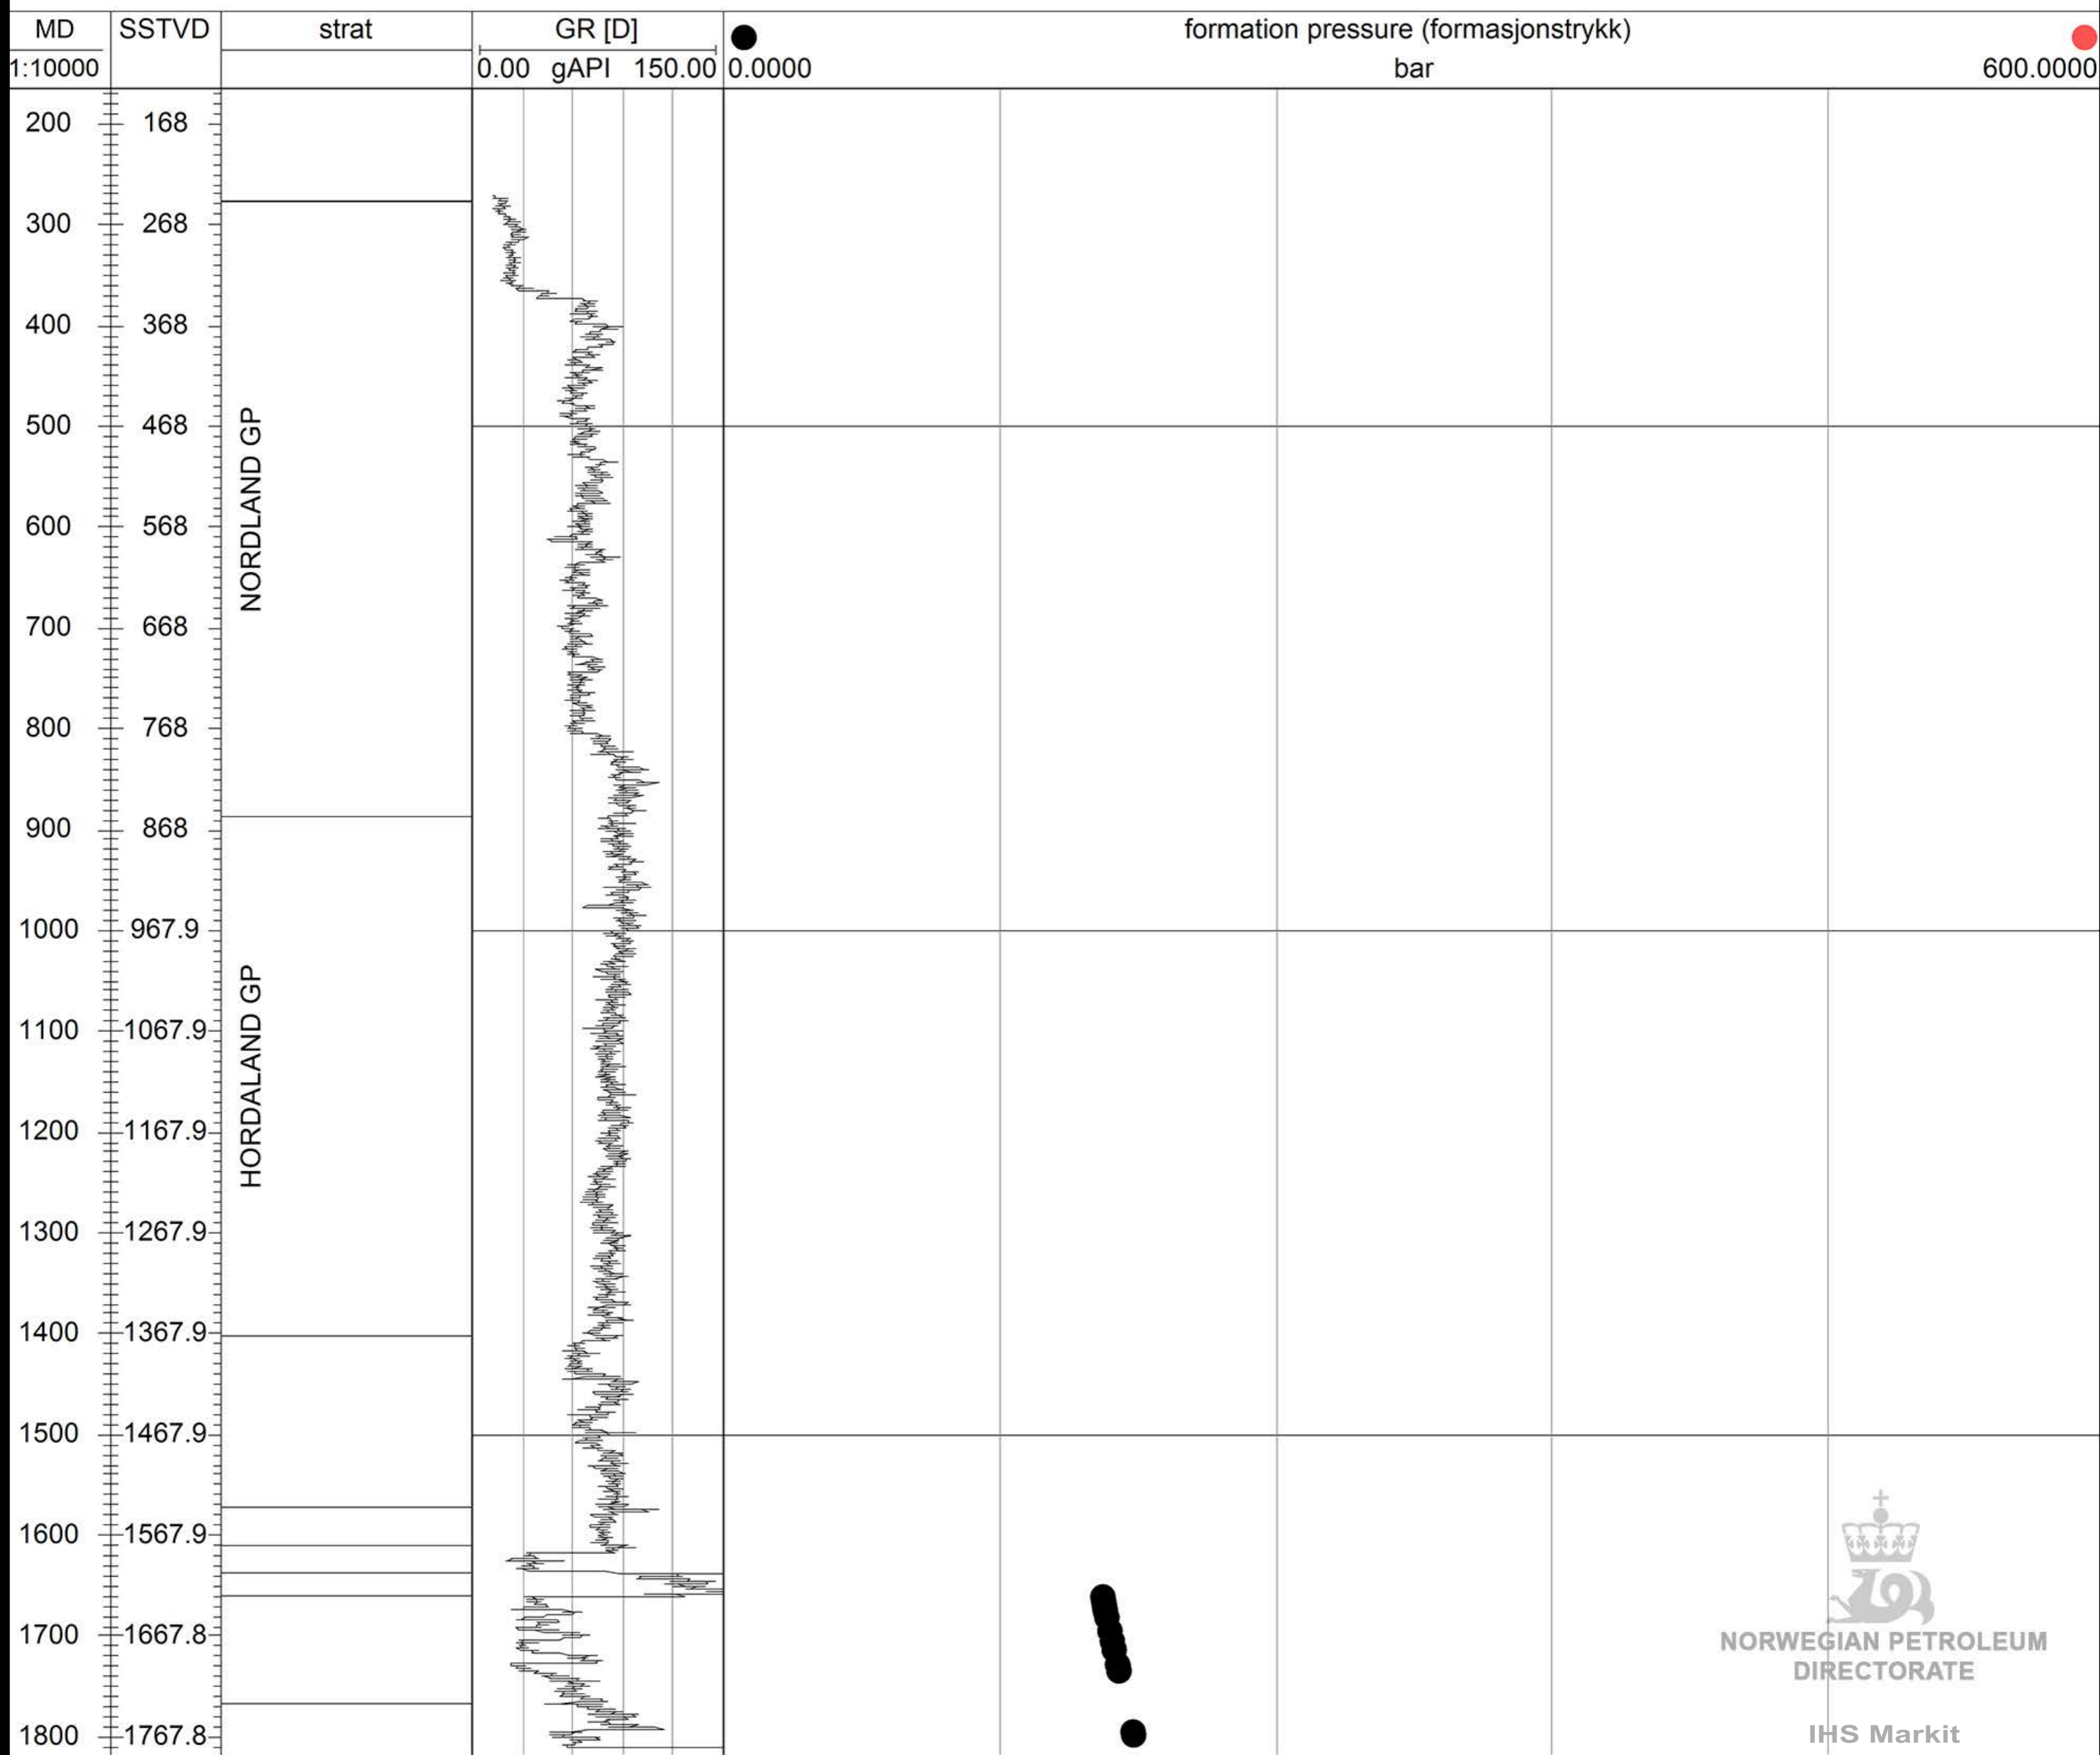

● 6407/9-4

NORWEGIAN PETROLEUM
DIRECTORATE

IHS Markit