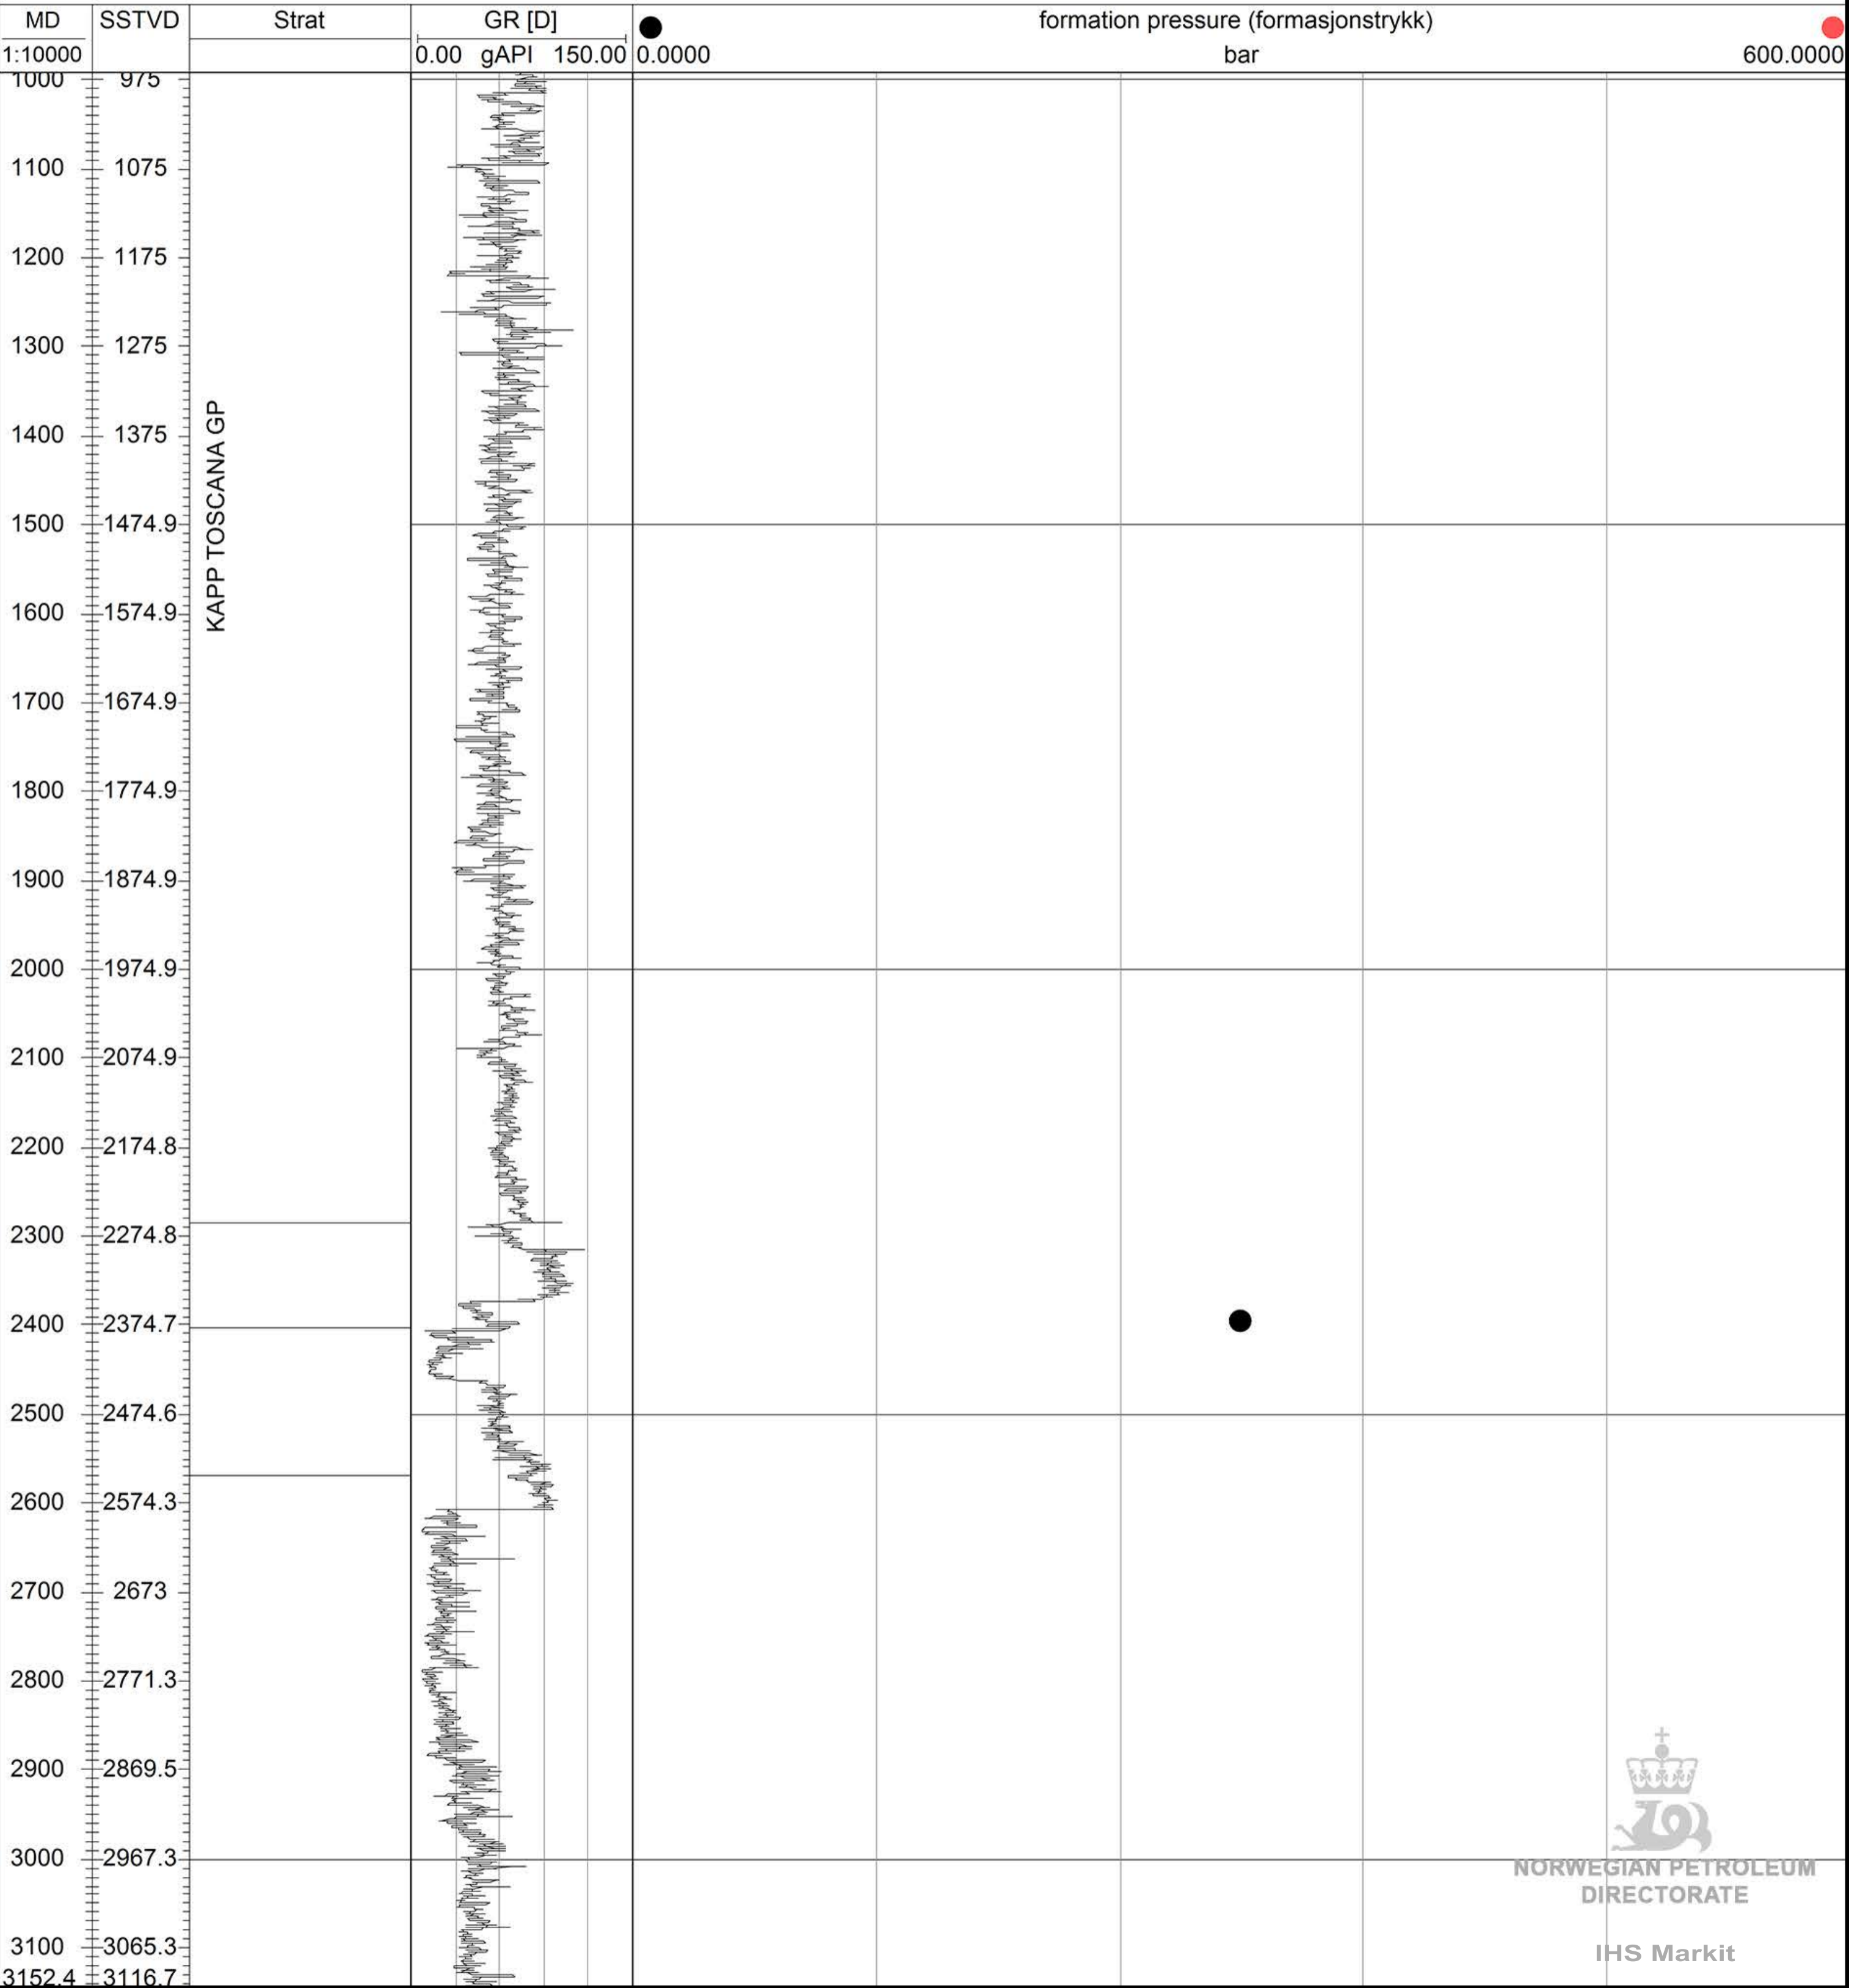

7120/1-1

NORWEGIAN PETROLEUM
DIRECTORATE

IHS Markit