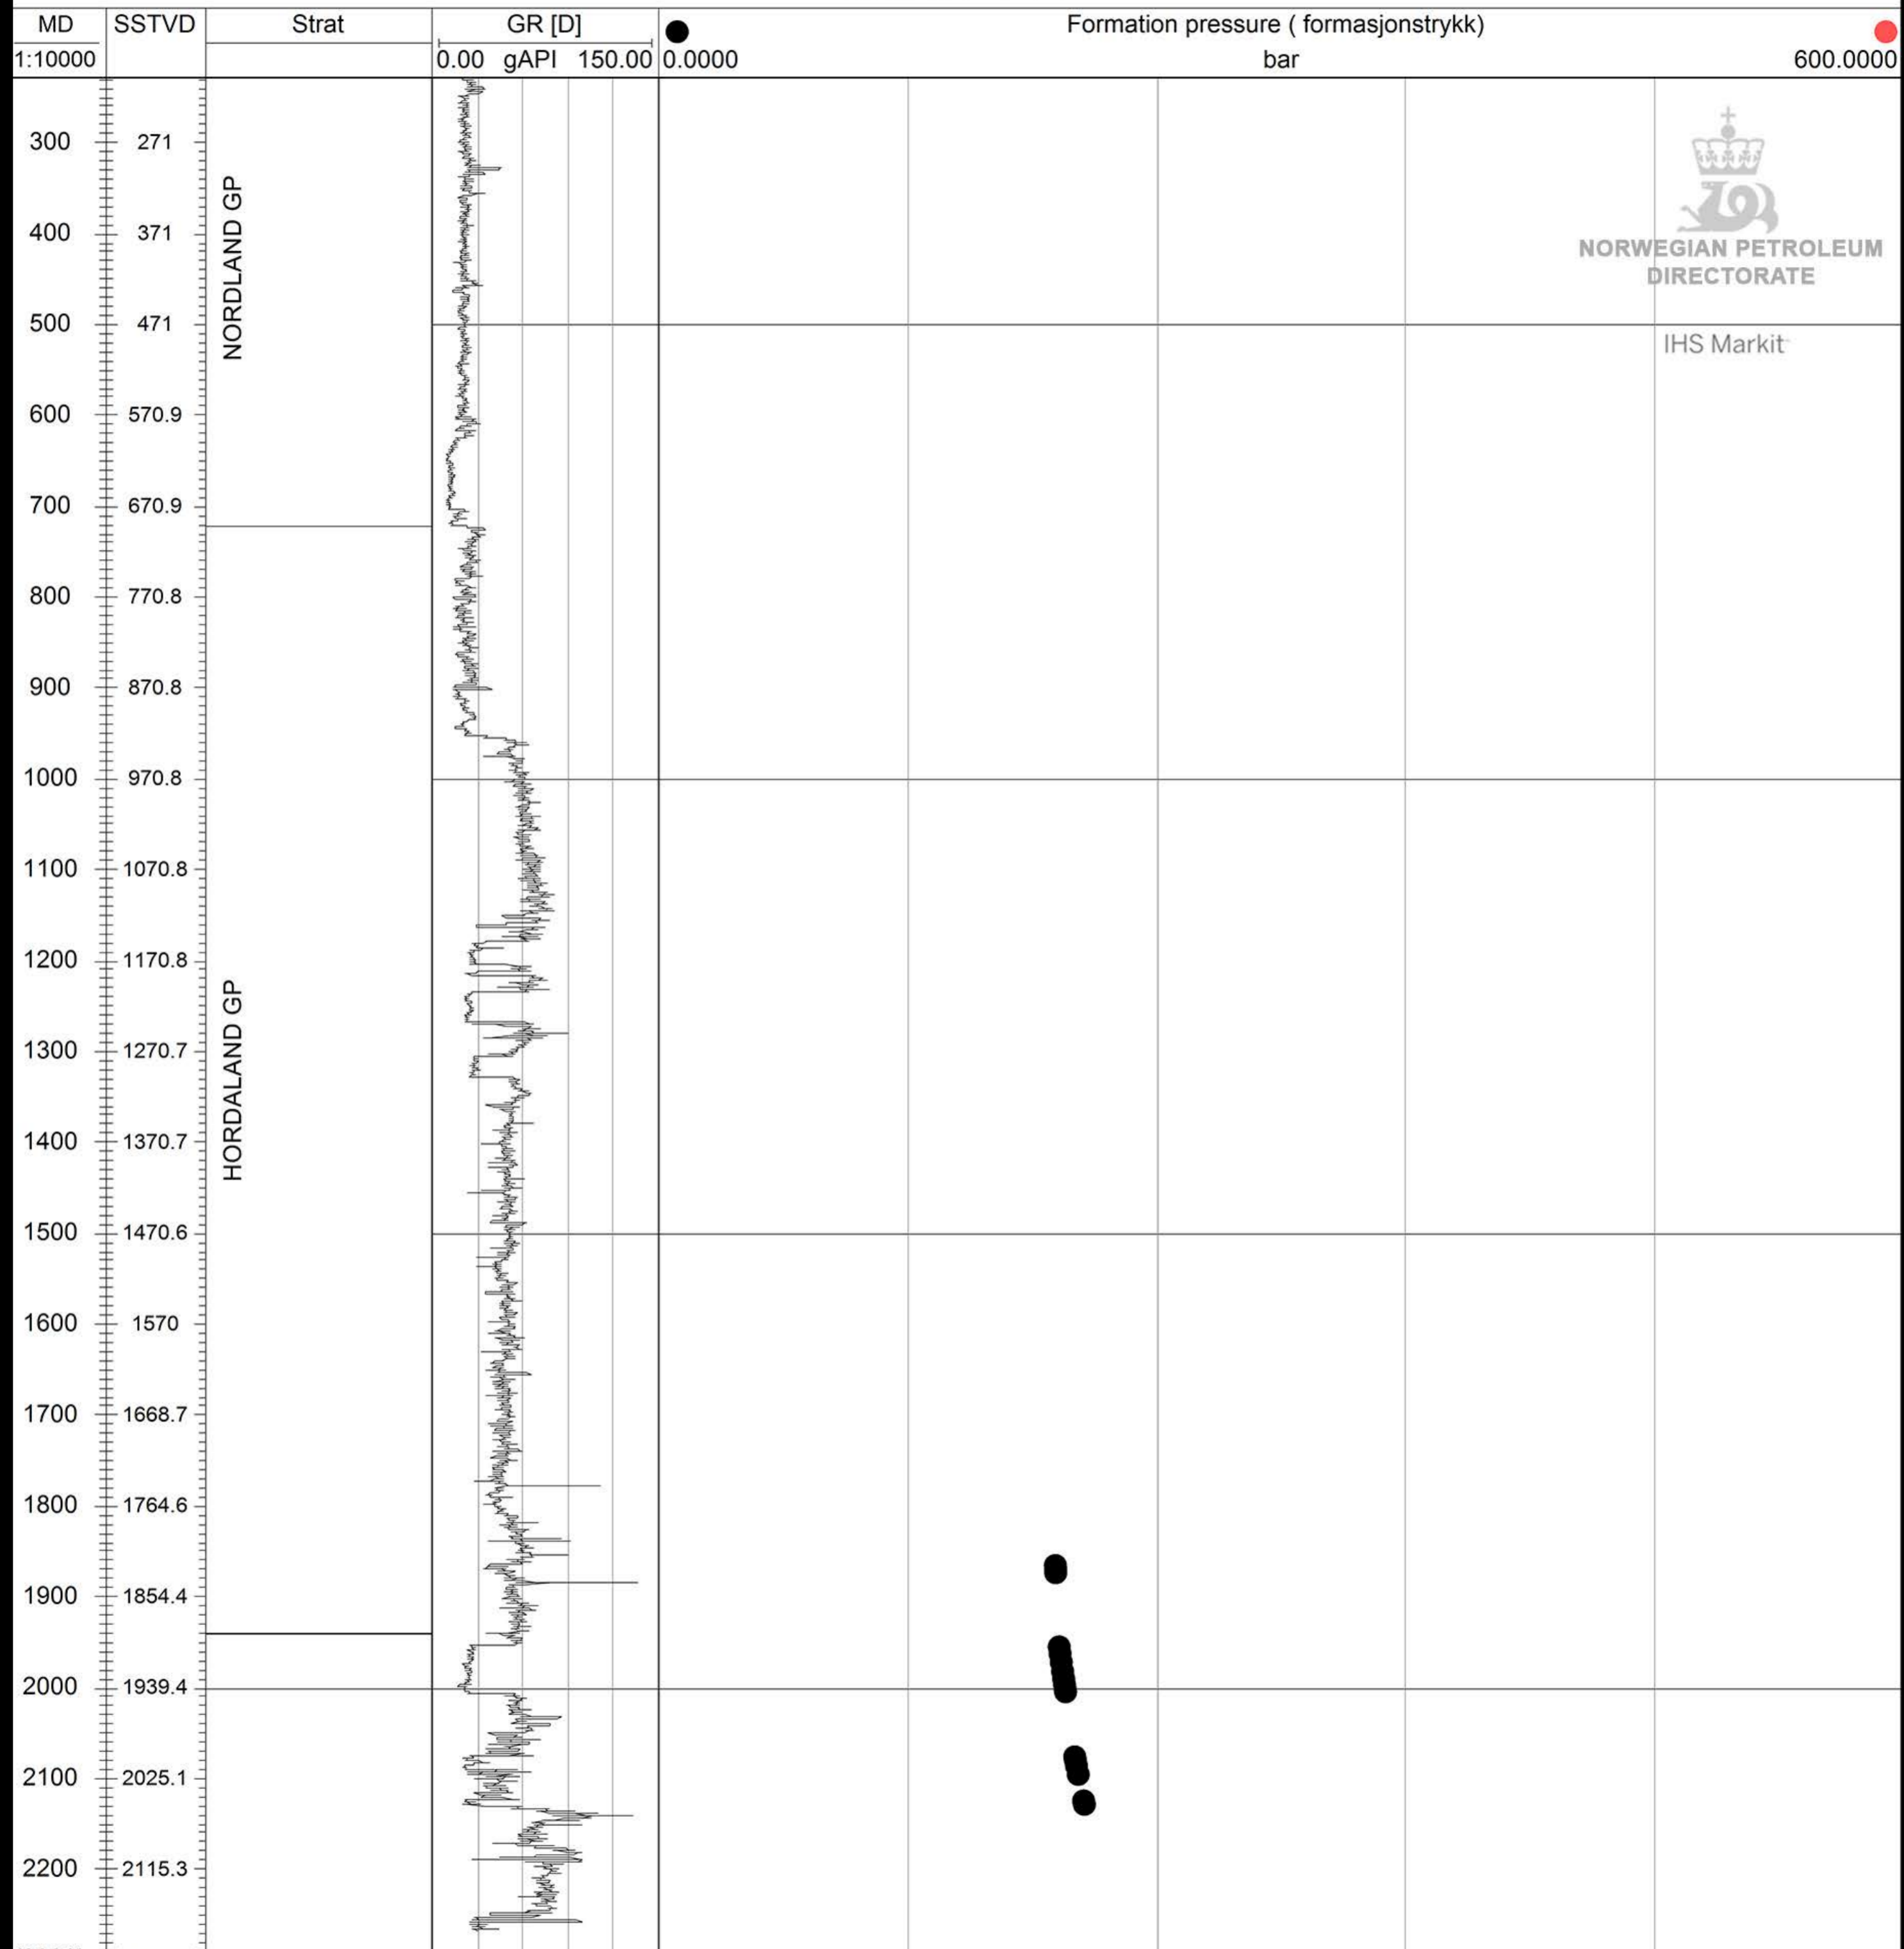

# ☀ 24/9-7 A

NORWEGIAN PETROLEUM  
DIRECTORATE

IHS Markit