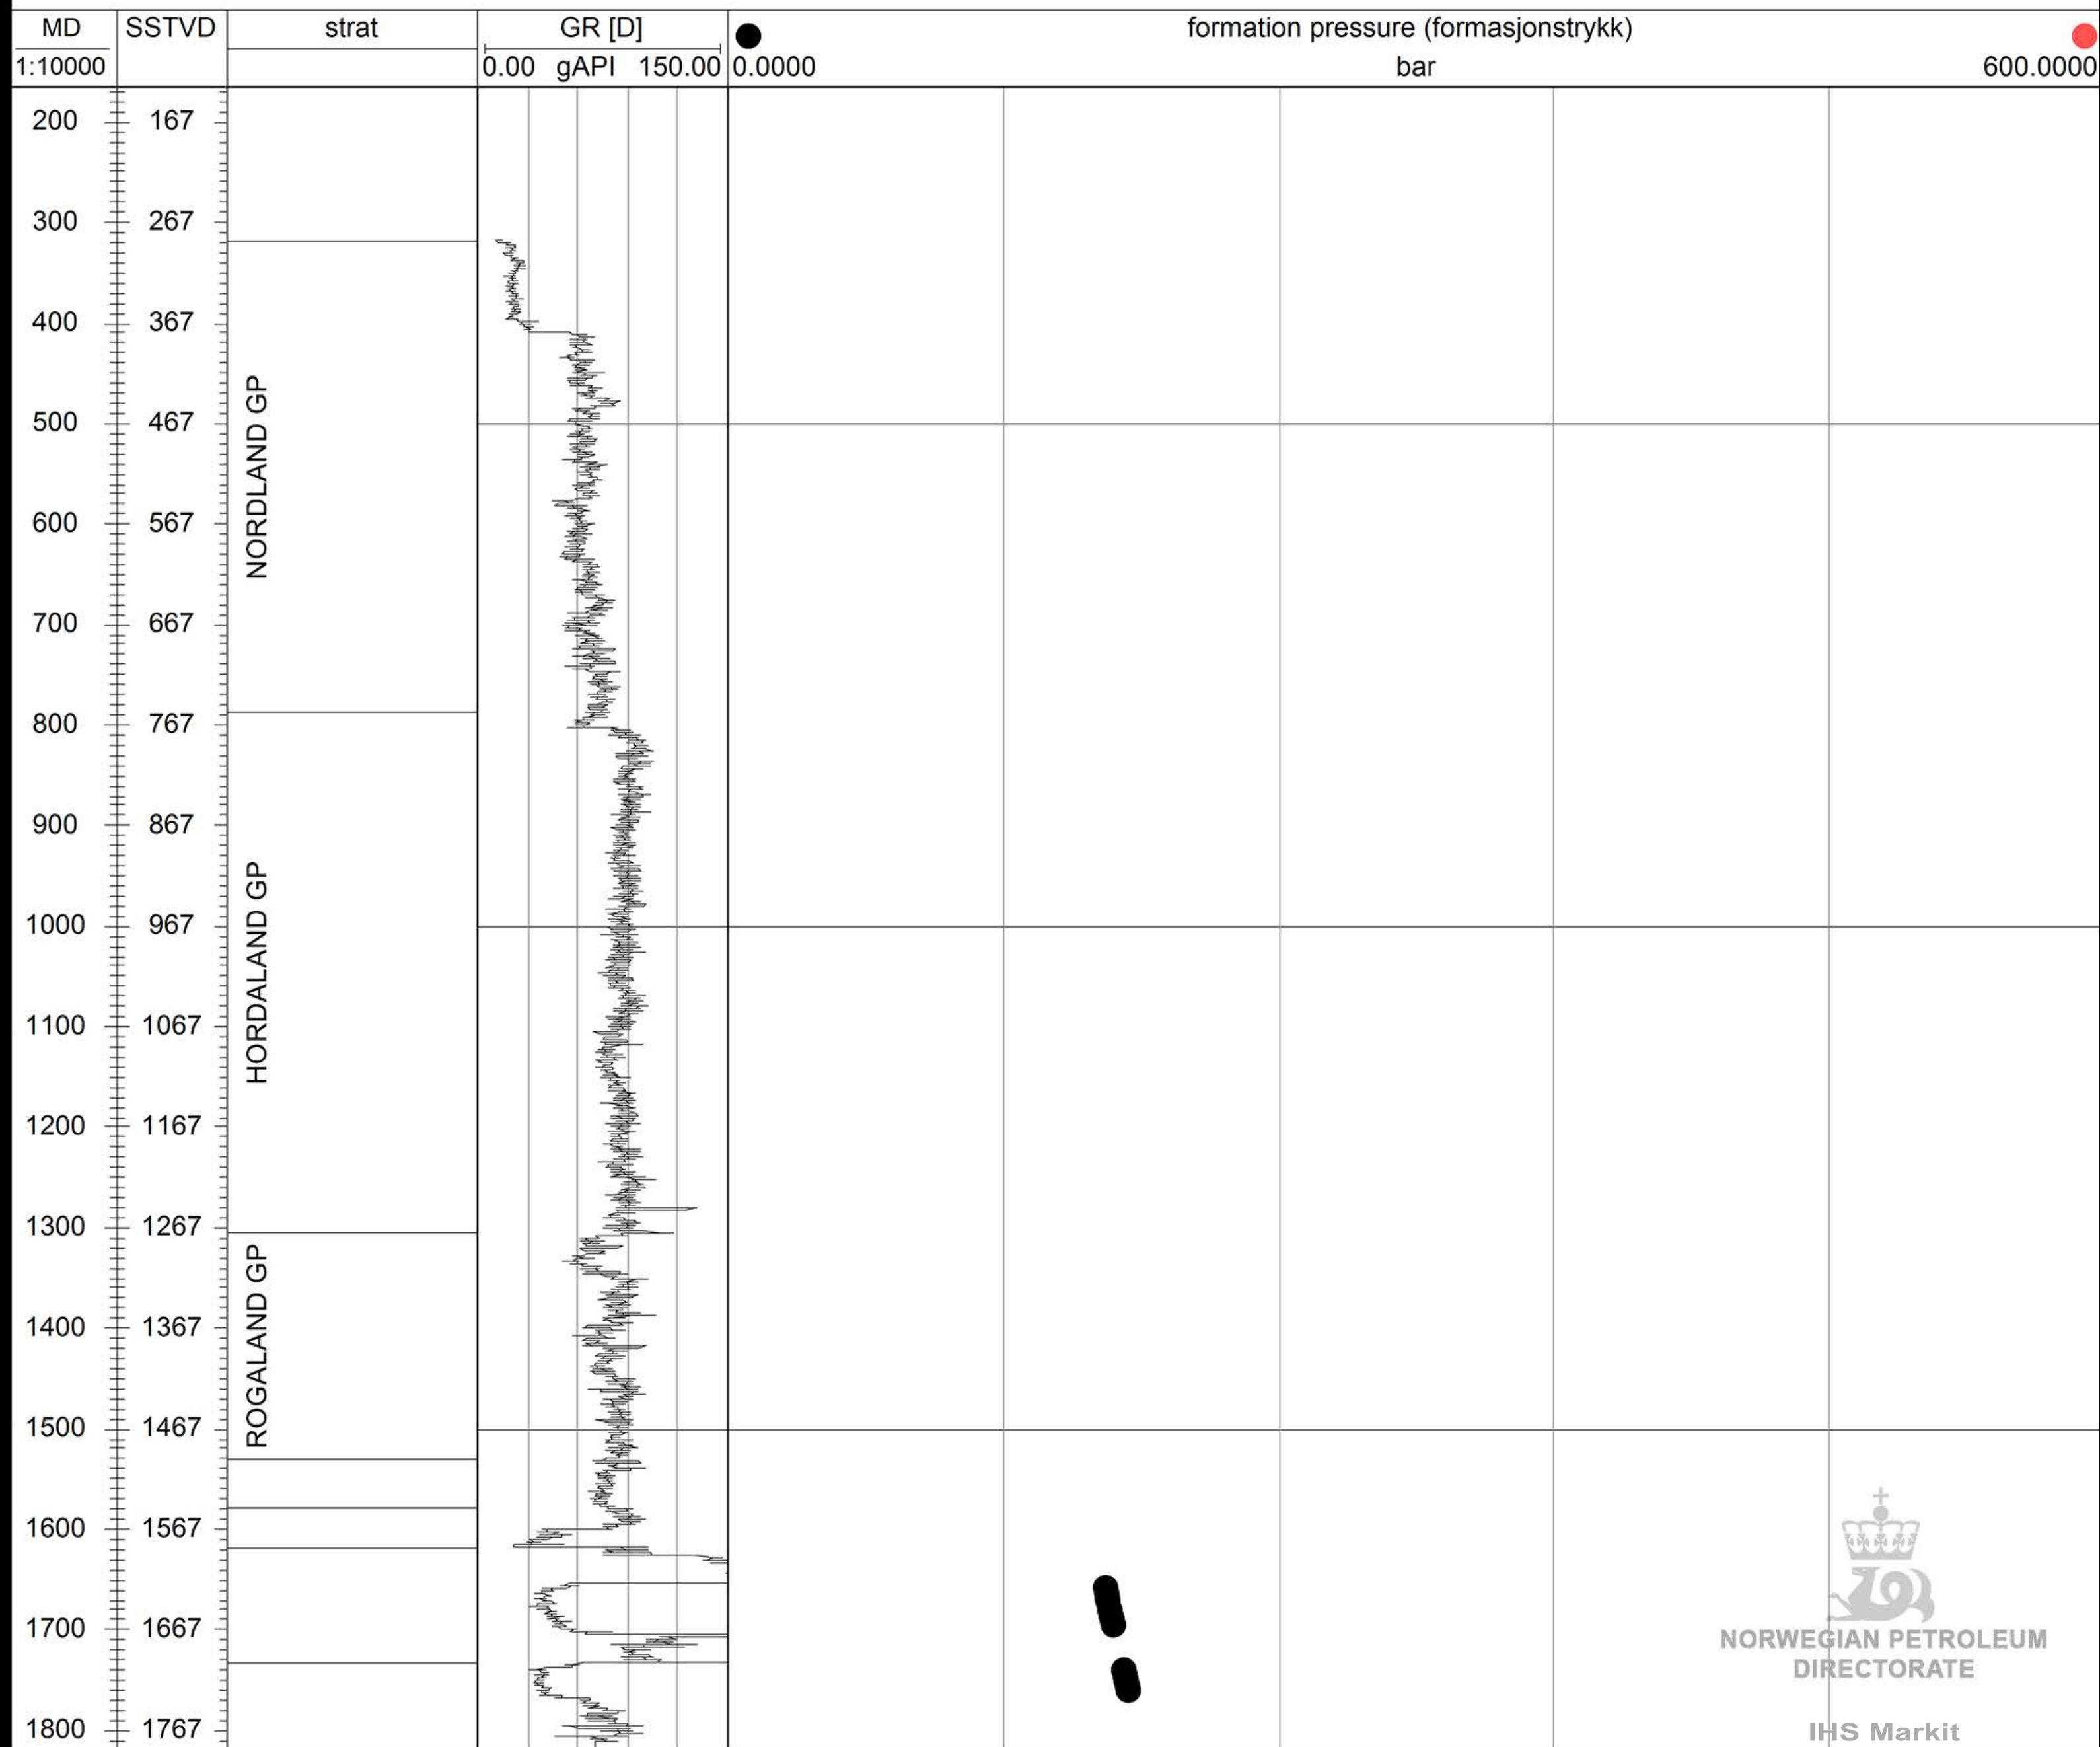

● 6407/9-5

NORWEGIAN PETROLEUM
DIRECTORATE

IHS Markit