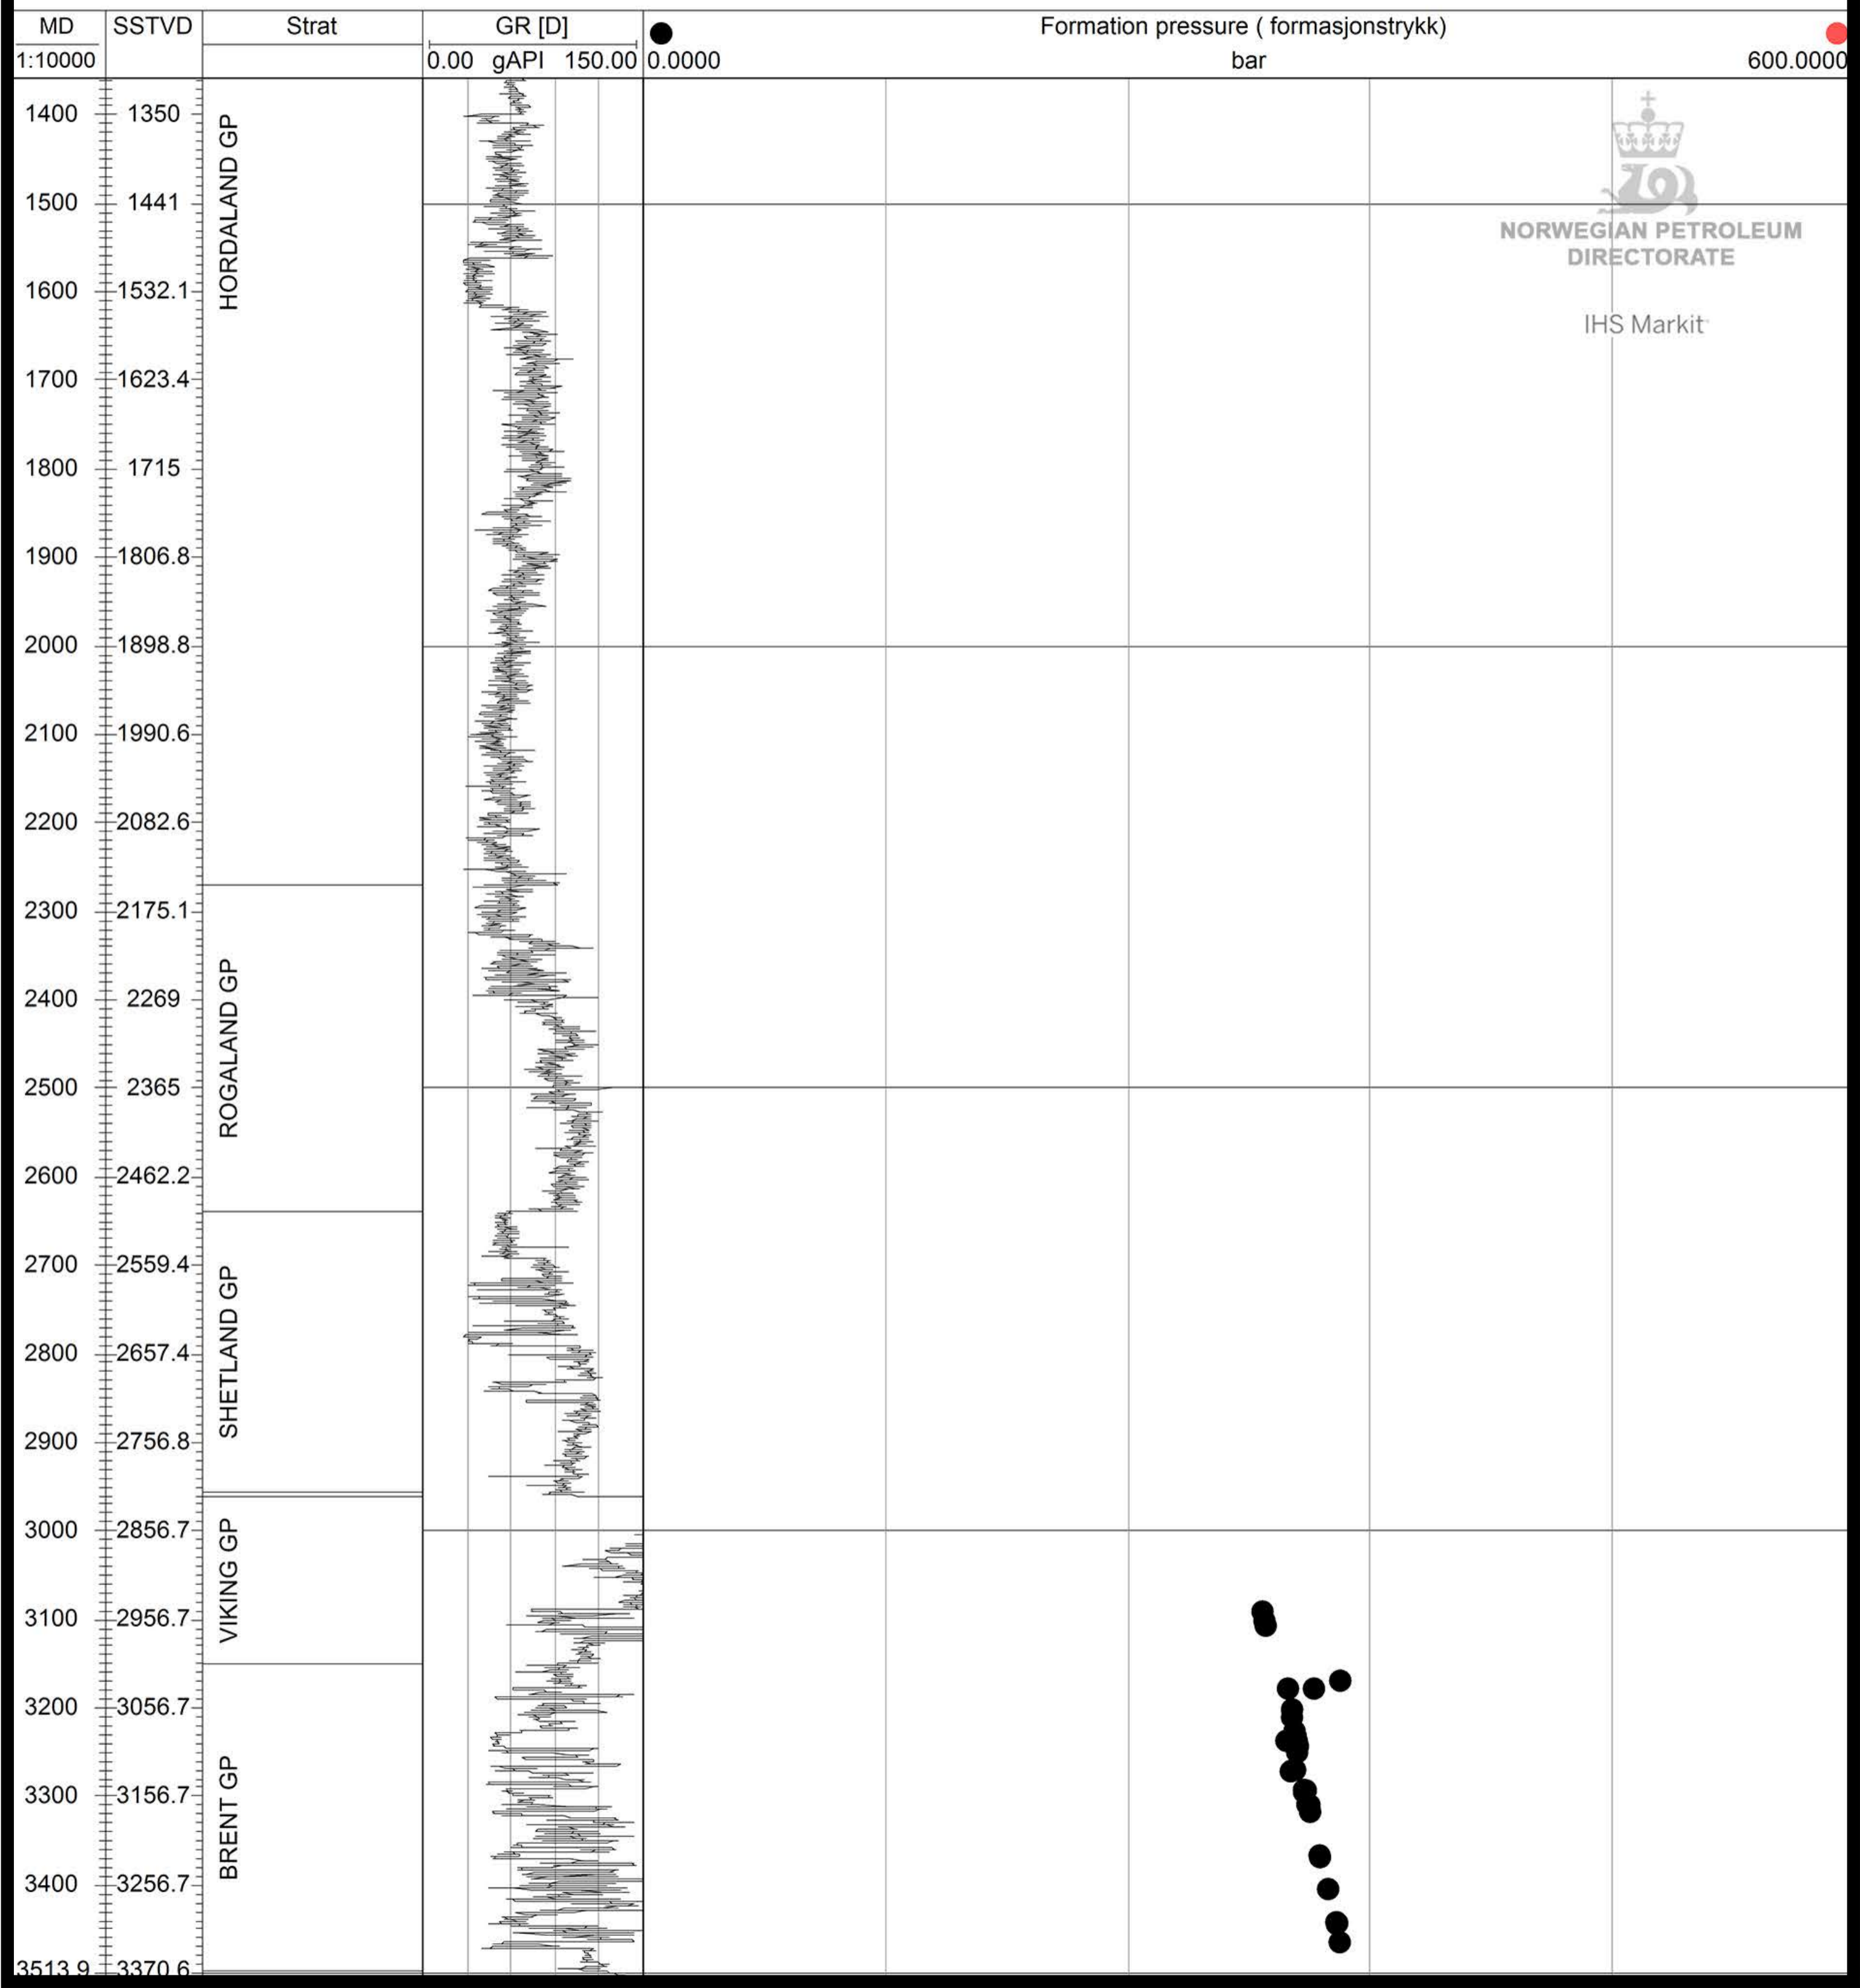

30/11-6 S

NORWEGIAN PETROLEUM
DIRECTORATE

IHS Markit